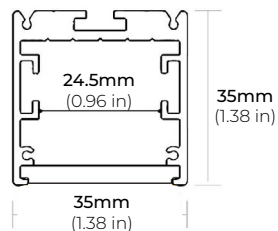

LSP-80

8.8W INDOOR FLEXIBLE LED STRIP

DIMENSIONS

COMPATIBLE ALUMINUM PROFILES

SURFACE PROFILES

ALU-DS100

LENGTHS 39" | 78" | 84"
LENS Clear, Frosted
FINISH Silver

ALP-90

LENGTHS 48" | 96"
LENS Frosted
FINISH Silver

ALP-130

LENGTHS 49" | 84" | 98"
LENS Frosted
FINISH Silver | Black

ALP-140

LENGTHS 48" | 98"
LENS Frosted
FINISH Silver

ALP-150LX

LENGTHS 49" | 98"
LENS Frosted
FINISH White | Black

ALP-160

LENGTHS 49" | 98"
LENS Frosted
FINISH Silver

* For more compatible profiles, visit corelightingusa.com

RECESSED PROFILES

ALP-210RN

LENGTHS 49" | 98"
LENS Frosted
FINISH Silver

ALP-230RN

LENGTHS 49" | 98"
LENS Frosted
FINISH Silver