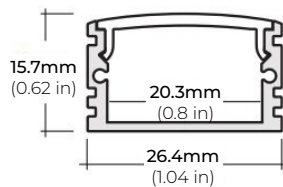

SPECIFICATIONS

INPUT VOLTAGE	24V DC
POWER CONSUMPTION	8.8W/Ft.
NO. OF LEDS	36 LEDs per Ft.
LUMEN OUTPUT	720 Lm/Ft.
CRI	90+
OPERATING TEMPERATURE	25K / 27K / 30K / 35K / 40K / 50K / 60K
DIMMING/ CONTROL	MLV, ELV, 0-10 and TRIAC
MAXIMUM RUN LENGTH	24 Ft.
FIELD CUTTABLE	Every 1.97 in (50mm)
BINNING	1.5 Step Macadam Elipse
OPERATING TEMPERATURE	-40°F (-40°C) ~ +140°F (+60°C)
BEAM ANGLE	120°
IP RATING	IP45 dry location (Indoor)
CERTIFICATIONS	UL Listed, TITLE 24 JAB
LUMEN MAINTENANCE	50,000 Hrs.

*Approved for closet / storage space installation per NEC 410.16(A)(3) and 410.16(C)(5)

MODEL	COLOR TEMP	LENGTH	VOLTAGE	PROFILE
LSP80	25K 2500K	16 16 Ft.	24 24 Volts	See Page 2 for compatible profiles.
	27K 2700K	100 100 Ft.		
	30K 3000K	1XX per Ft.		
	35K 3500K			
	40K 4000K			
	50K 5000K			
	60K 6000K			
		*1 = Custom length per FT. (Cuttable every 1.97")		* Custom color finishes require powder coating. Allow 7 days leads time.

LSP-80

8.8W INDOOR FLEXIBLE LED STRIP

DIMENSIONS

COMPATIBLE ALUMINUM PROFILES

SURFACE PROFILES

ALU-DS100

LENGTHS 39" | 78" | 84"
LENS Clear, Frosted
FINISH Silver

ALP-90

LENGTHS 48" | 96"
LENS Frosted
FINISH Silver

ALP-130

LENGTHS 49" | 84" | 98"
LENS Frosted
FINISH Silver | Black

ALP-140

LENGTHS 48" | 98"
LENS Frosted
FINISH Silver

ALP-150LX

LENGTHS 49" | 98"
LENS Frosted
FINISH White | Black