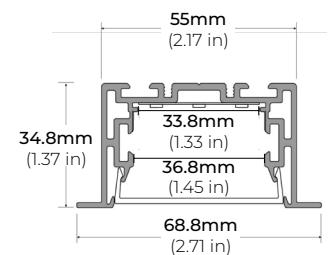

LSP-80

8.8W INDOOR FLEXIBLE LED STRIP

DIMENSIONS

COMPATIBLE ALUMINUM PROFILES

SURFACE PROFILES

ALU-DS100

LENGTHS 39" | 78" | 84"
LENS Clear, Frosted
FINISH Silver

ALP-90

ALP-160

LENGTHS 49" | 98"
LENS Frosted
FINISH Silver

* For more compatible profiles, visit corelightingusa.com

RECESSED PROFILES

ALP-210RN

LENGTHS 49" | 98"
LENS Frosted
FINISH Silver

ALP-230RN

LENGTHS 49" | 98"
LENS Frosted
FINISH Silver