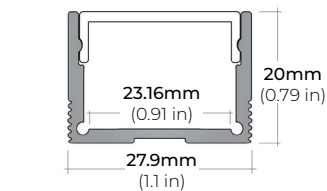

SPECIFICATIONS

INPUT VOLTAGE	24V DC
POWER CONSUMPTION	8.8W/Ft.
NO. OF LEDS	36 LEDs per Ft.
LUMEN OUTPUT	720 Lm/Ft.
CRI	90+
OPERATING TEMPERATURE	25K / 27K / 30K / 35K / 40K / 50K / 60K
DIMMING/ CONTROL	MLV, ELV, 0-10 and TRIAC
MAXIMUM RUN LENGTH	24 Ft.
FIELD CUTTABLE	Every 1.97 in (50mm)
BINNING	1.5 Step Macadam Elipse
OPERATING TEMPERATURE	-40°F (-40°C) ~ +140°F (+60°C)
BEAM ANGLE	120°
IP RATING	IP45 dry location (Indoor)
CERTIFICATIONS	UL Listed, TITLE 24 JAB
LUMEN MAINTENANCE	50,000 Hrs.

*Approved for closet / storage space installation per NEC 410.16(A)(3) and 410.16(C)(5)

MODEL	COLOR TEMP	LENGTH	VOLTAGE	PROFILE
LSP80	25K 2500K	16 16 Ft.	24 24 Volts	See Page 2 for compatible profiles.
	27K 2700K	100 100 Ft.		
	30K 3000K	1XX per Ft.		
	35K 3500K			
	40K 4000K			
	50K 5000K			
	60K 6000K			
		*1 = Custom length per FT. (Cuttable every 1.97")		* Custom color finishes require powder coating. Allow 7 days leads time.

LSP-80

8.8W INDOOR FLEXIBLE LED STRIP

DIMENSIONS

COMPATIBLE ALUMINUM PROFILES

SURFACE PROFILES

ALU-DS100

LENGTHS 39" | 78" | 84"
LENS Clear, Frosted
FINISH Silver

ALP-90

LENGTHS 48" | 96"
LENS Frosted
FINISH Silver

ALP-130

LENGTHS 49" | 84" | 98"
LENS Frosted
FINISH Silver | Black

ALP-140

LENGTHS 48" | 98"
LENS Frosted
FINISH Silver

ALP-150LX

LENGTHS 49" | 98"
LENS Frosted
FINISH White | Black