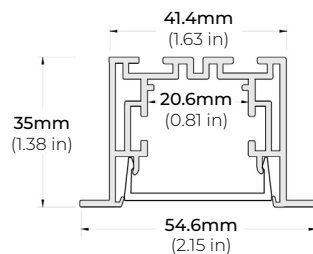

LSP-80

8.8W INDOOR FLEXIBLE LED STRIP

DIMENSIONS

COMPATIBLE ALUMINUM PROFILES

SURFACE PROFILES

ALU-DS100

LENGTHS 39" | 78" | 84"
LENS Clear, Frosted
FINISH Silver

ALP-90

ALP-160

LENGTHS 49" | 98"
LENS Frosted
FINISH Silver

* For more compatible profiles, visit corelightingusa.com

RECESSED PROFILES

ALP-210RN

LENGTHS 49" | 98"
LENS Frosted
FINISH Silver

ALP-230RN

LENGTHS 49" | 98"
LENS Frosted
FINISH Silver