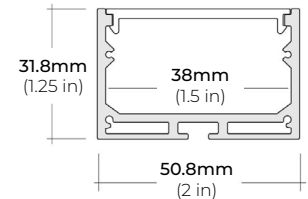

LSP-80

8.8W INDOOR FLEXIBLE LED STRIP

DIMENSIONS

COMPATIBLE ALUMINUM PROFILES

SURFACE PROFILES

ALU-DS100

LENGTHS 39" | 78" | 84"
LENS Clear, Frosted
FINISH Silver

ALP-90

LENGTHS 48" | 96"
LENS Frosted
FINISH Silver

ALP-130

LENGTHS 49" | 84" | 98"
LENS Frosted
FINISH Silver | Black

ALP-140

LENGTHS 48" | 98"
LENS Frosted
FINISH Silver

ALP-150LX

LENGTHS 49" | 98"
LENS Frosted
FINISH White | Black

ALP-160

LENGTHS 49" | 98"
LENS Frosted
FINISH Silver

* For more compatible profiles, visit corelightingusa.com

RECESSED PROFILES

ALP-210RN

LENGTHS 49" | 98"
LENS Frosted
FINISH Silver

ALP-230RN

LENGTHS 49" | 98"
LENS Frosted
FINISH Silver