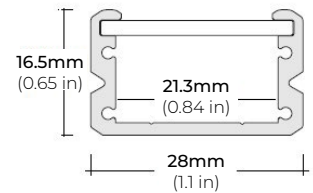

SPECIFICATIONS

INPUT VOLTAGE	24V DC
POWER CONSUMPTION	8.8W/Ft.
NO. OF LEDS	36 LEDs per Ft.
LUMEN OUTPUT	720 Lm/Ft.
CRI	90+
OPERATING TEMPERATURE	25K / 27K / 30K / 35K / 40K / 50K / 60K
DIMMING/ CONTROL	MLV, ELV, 0-10 and TRIAC
MAXIMUM RUN LENGTH	24 Ft.
FIELD CUTTABLE	Every 1.97 in (50mm)
BINNING	1.5 Step Macadam Elipse
OPERATING TEMPERATURE	-40°F (-40°C) ~ +140°F (+60°C)
BEAM ANGLE	120°
IP RATING	IP45 dry location (Indoor)
CERTIFICATIONS	UL Listed, TITLE 24 JAB
LUMEN MAINTENANCE	50,000 Hrs.

*Approved for closet / storage space installation per NEC 410.16(A)(3) and 410.16(C)(5)

MODEL	COLOR TEMP	LENGTH	VOLTAGE	PROFILE
LSP80	25K 2500K	16 16 Ft.	24 24 Volts	See Page 2 for compatible profiles.
	27K 2700K	100 100 Ft.		
	30K 3000K	1XX per Ft.		
	35K 3500K			
	40K 4000K			
	50K 5000K			
	60K 6000K			
		*1 = Custom length per FT. (Cuttable every 1.97")		* Custom color finishes require powder coating. Allow 7 days leads time.

LSP-80

8.8W INDOOR FLEXIBLE LED STRIP

DIMENSIONS

COMPATIBLE ALUMINUM PROFILES

SURFACE PROFILES

ALU-DS100

LENGTHS 39" | 78" | 84"
LENS Clear, Frosted
FINISH Silver

ALP-90

LENGTHS 48" | 96"
LENS Frosted
FINISH Silver

ALP-130

LENGTHS 49" | 84" | 98"
LENS Frosted
FINISH Silver | Black

ALP-140

LENGTHS 48" | 98"
LENS Frosted
FINISH Silver

ALP-150LX

LENGTHS 49" | 98"
LENS Frosted
FINISH White | Black