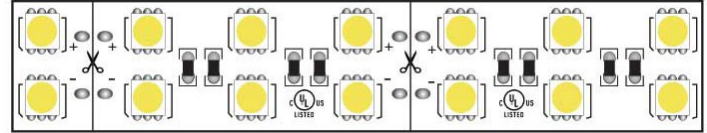

LSP-80

8.8W INDOOR FLEXIBLE LED STRIP

Project _____

Location _____

Quote/ Ref # _____

LSP-80 is a dimmable flexible LED strip capable of delivering 720 lumens of light output per ft. This LED strip is rated to last 50,000 hours making it an excellent replacement for halogen lighting. Its innovative low profile design makes it suitable for use in cove lighting, under cabinets, architectural and aesthetic enhancements.

SPECIFICATIONS

INPUT VOLTAGE	24V DC
POWER CONSUMPTION	8.8W/Ft.
NO. OF LEDS	36 LEDs per Ft.
LUMEN OUTPUT	720 Lm/Ft.
CRI	90+
OPERATING TEMPERATURE	25K / 27K / 30K / 35K / 40K / 50K / 60K
DIMMING/ CONTROL	MLV, ELV, 0-10 and TRIAC
MAXIMUM RUN LENGTH	24 Ft.
FIELD CUTTABLE	Every 1.97 in (50mm)
BINNING	1.5 Step Macadam Elipse
OPERATING TEMPERATURE	-40°F (-40°C) ~ +140°F (+60°C)
BEAM ANGLE	120°
IP RATING	IP45 dry location (Indoor)
CERTIFICATIONS	UL Listed, TITLE 24 JAB
LUMEN MAINTENANCE	50,000 Hrs.

*Approved for closet / storage space installation per NEC 410.16(A)(3) and 410.16(C)(5)

MODEL	COLOR TEMP	LENGTH	VOLTAGE	PROFILE
LSP80	25K 2500K	16 16 Ft.	24 24 Volts	See Page 2 for compatible profiles.
	27K 2700K	100 100 Ft.		
	30K 3000K	1XX per Ft.		
	35K 3500K			
	40K 4000K			
	50K 5000K			
	60K 6000K			
		*1 = Custom length per FT. (Cuttable every 1.97")		* Custom color finishes require powder coating. Allow 7 days leads time.