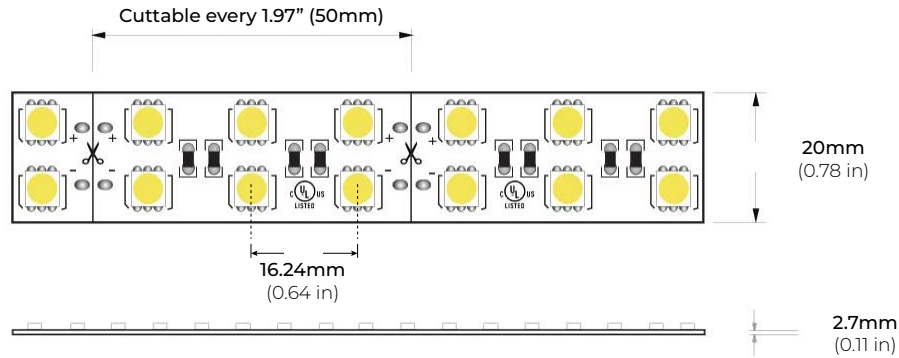

SPECIFICATIONS

INPUT VOLTAGE	24V DC
POWER CONSUMPTION	8.8W/Ft.
NO. OF LEDS	36 LEDs per Ft.
LUMEN OUTPUT	720 Lm/Ft.
CRI	90+
OPERATING TEMPERATURE	25K / 27K / 30K / 35K / 40K / 50K / 60K
DIMMING/ CONTROL	MLV, ELV, 0-10 and TRIAC
MAXIMUM RUN LENGTH	24 Ft.
FIELD CUTTABLE	Every 1.97 in (50mm)
BINNING	1.5 Step Macadam Elipse
OPERATING TEMPERATURE	-40°F (-40°C) ~ +140°F (+60°C)
BEAM ANGLE	120°
IP RATING	IP45 dry location (Indoor)
CERTIFICATIONS	UL Listed, TITLE 24 JAB
LUMEN MAINTENANCE	50,000 Hrs.

*Approved for closet / storage space installation per NEC 410.16(A)(3) and 410.16(C)(5)

MODEL	COLOR TEMP	LENGTH	VOLTAGE	PROFILE
LSP80	25K 2500K	16 16 Ft.	24 24 Volts	See Page 2 for compatible profiles.
	27K 2700K	100 100 Ft.		
	30K 3000K	1XX per Ft.		
	35K 3500K			
	40K 4000K			
	50K 5000K			
	60K 6000K			
		*1 = Custom length per FT. (Cuttable every 1.97")		* Custom color finishes require powder coating. Allow 7 days leads time.

LSP-80

8.8W INDOOR FLEXIBLE LED STRIP

DIMENSIONS

COMPATIBLE ALUMINUM PROFILES

SURFACE PROFILES

ALU-DS100

LENGTHS 39" | 78" | 84"
LENS Clear, Frosted
FINISH Silver

ALP-90