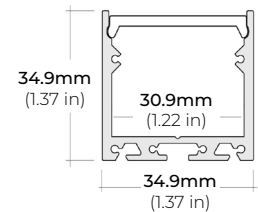

LSP-80

8.8W INDOOR FLEXIBLE LED STRIP

DIMENSIONS

COMPATIBLE ALUMINUM PROFILES

SURFACE PROFILES

ALU-DS100

LENGTHS 39" | 78" | 84"
LENS Clear, Frosted
FINISH Silver

ALP-90

LENGTHS 48" | 96"
LENS Frosted
FINISH Silver

ALP-130

LENGTHS 49" | 84" | 98"
LENS Frosted
FINISH Silver | Black

ALP-140

LENGTHS 48" | 98"
LENS Frosted
FINISH Silver

ALP-150LX

LENGTHS 49" | 98"
LENS Frosted
FINISH White | Black

ALP-160

LENGTHS 49" | 98"
LENS Frosted
FINISH Silver

* For more compatible profiles, visit corelightingusa.com

RECESSED PROFILES

ALP-210RN

LENGTHS 49" | 98"
LENS Frosted
FINISH Silver

ALP-230RN

LENGTHS 49" | 98"
LENS Frosted
FINISH Silver