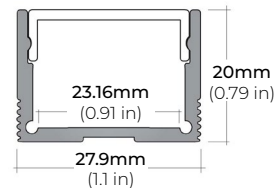

SPECIFICATIONS

INPUT VOLTAGE	24V DC
POWER CONSUMPTION	5.5W/Ft.
NO. OF LEDS	64 LEDs per Ft.
LUMEN OUTPUT	420 Lm/Ft.
CRI	95+
DIMMING	MLV, ELV, 0-10 and TRIAC
MAXIMUM RUN LENGTH	16 Ft.
CUTTABLE	Every 2.4 in (61.1mm)
BINNING	1.5 Step Macadam Elipse
OPERATING TEMPERATURE	-40°F (-40°C) ~ 140°F (60°C)
BEAM ANGLE	120°
IP RATING	IP65 wet location (Outdoor)
CERTIFICATIONS	UL Listed, TITLE 24 JA8
LUMEN MAINTENANCE	50,000 Hrs.

* Custom color finishes require powder coating. Allow 7 days leads time.

LSMW-55WD

5.5W OUTDOOR AUTO WARM-DIM FLEXIBLE LED STRIP

DIMENSIONS

COMPATIBLE ALUMINUM PROFILES

SURFACE PROFILES

ALU-DS100

LENGTHS 39" | 78" | 84"
LENS Clear, Frosted
FINISH Silver

ALP-82

LENGTHS 49" | 98"
LENS Frosted
FINISH White | Black | Silver

ALP-85

LENGTHS 48" | 98"
LENS Frosted
FINISH Black | Silver

ALP-90

LENGTHS 48" | 96"
LENS Frosted
FINISH Black | Silver

ALP-130

LENGTHS 49" | 84" | 98"
LENS Frosted
FINISH Silver | Black

ALP-150LX

LENGTHS 49" | 98"
LENS Frosted
FINISH White | Black

* For more compatible profiles, visit corelightingusa.com

RECESSED PROFILES

ALP-210RN

LENGTHS 49" | 98"
LENS Frosted
FINISH Silver

ALP-230RN

LENGTHS 49" | 98"
LENS Frosted
FINISH Silver