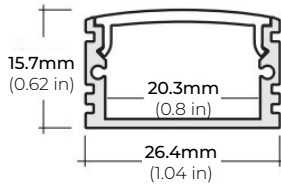

SPECIFICATIONS

INPUT VOLTAGE	24V DC
POWER CONSUMPTION	5.5W/Ft.
NO. OF LEDS	64 LEDs per Ft.
LUMEN OUTPUT	420 Lm/Ft.
CRI	95+
DIMMING	MLV, ELV, 0-10 and TRIAC
MAXIMUM RUN LENGTH	16 Ft.
CUTTABLE	Every 2.4 in (61.1mm)
BINNING	1.5 Step Macadam Elipse
OPERATING TEMPERATURE	-40°F (-40°C) ~ 140°F (60°C)
BEAM ANGLE	120°
IP RATING	IP65 wet location (Outdoor)
CERTIFICATIONS	UL Listed, TITLE 24 JA8
LUMEN MAINTENANCE	50,000 Hrs.

MODEL	COLOR TEMP	LENGTH	VOLTAGE	PROFILE
LSMW55WD	18K/27K 1800K/2700K	16 16 Ft.	24V 24 Volts	See Page 2 for compatible profiles.
	18K/30K 1800K/3000K	1XX per Ft.		

*1 = Custom length per FT.
(Cuttable every 2.4")

* Custom color finishes require powder coating. Allow 7 days leads time.

LSMW-55WD

5.5W OUTDOOR AUTO WARM-DIM FLEXIBLE LED STRIP

DIMENSIONS

COMPATIBLE ALUMINUM PROFILES

SURFACE PROFILES

ALU-DS100

LENGTHS 39" | 78" | 84"
LENS Clear, Frosted
FINISH Silver

ALP-82

LENGTHS 49" | 98"
LENS Frosted
FINISH White | Black | Silver

ALP-85

LENGTHS 48" | 98"
LENS Frosted
FINISH Black | Silver

ALP-90

LENGTHS 48" | 96"
LENS Frosted
FINISH Black | Silver

ALP-130

LENGTHS 49" | 84" | 98"
LENS Frosted
FINISH Silver | Black