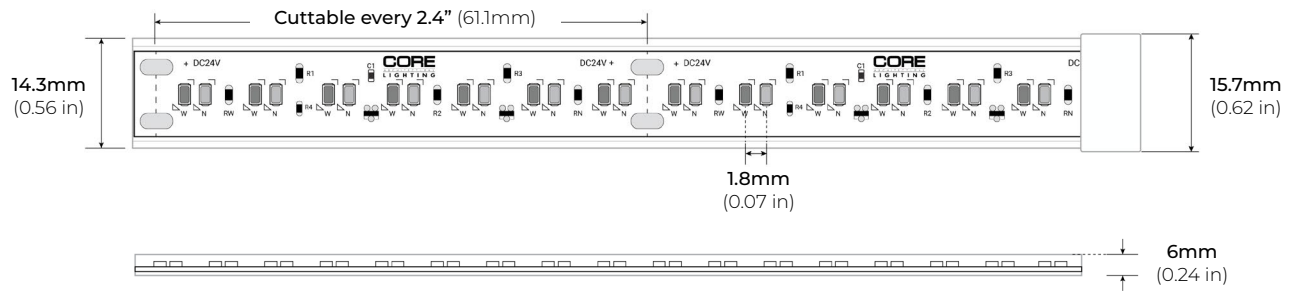

SPECIFICATIONS

INPUT VOLTAGE	24V DC
POWER CONSUMPTION	5.5W/Ft.
NO. OF LEDS	64 LEDs per Ft.
LUMEN OUTPUT	420 Lm/Ft.
CRI	95+
DIMMING	MLV, ELV, 0-10 and TRIAC
MAXIMUM RUN LENGTH	16 Ft.
CUTTABLE	Every 2.4 in (61.1mm)
BINNING	1.5 Step Macadam Elipse
OPERATING TEMPERATURE	-40°F (-40°C) ~ 140°F (60°C)
BEAM ANGLE	120°
IP RATING	IP65 wet location (Outdoor)
CERTIFICATIONS	UL Listed, TITLE 24 JA8
LUMEN MAINTENANCE	50,000 Hrs.

MODEL	COLOR TEMP	LENGTH	VOLTAGE	PROFILE
LSMW55WD	18K/27K 1800K/2700K	16 16 Ft.	24V 24 Volts	See Page 2 for compatible profiles.
	18K/30K 1800K/3000K	1XX per Ft.		

*1 = Custom length per FT.
(Cuttable every 2.4")

* Custom color finishes require powder coating. Allow 7 days leads time.

LSMW-55WD

5.5W OUTDOOR AUTO WARM-DIM FLEXIBLE LED STRIP

DIMENSIONS

COMPATIBLE ALUMINUM PROFILES

SURFACE PROFILES

ALU-DS100

LENGTHS 39" | 78" | 84"
LENS Clear, Frosted
FINISH Silver