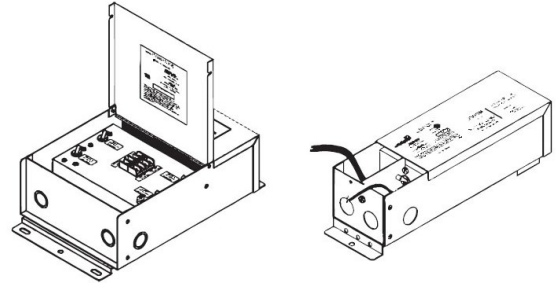

PSDH SERIES HIGH PERFORMANCE MAGNETIC LOW VOLTAGE (MLV)

PSDH-48W-24V	CLASS 2	11.25" X 3.38" X 3.38"
PSDH-96W-24V	CLASS 2	11.25" X 3.38" X 3.37"
PSDH-288W-24V	CLASS 2	14.25" X 8.43" X 4.43"