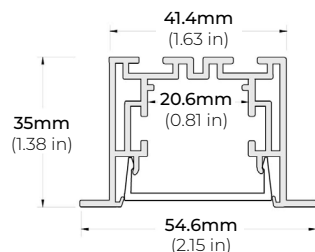

ALP-150LX

LENGTHS 49" | 98"
LENS Frosted
FINISH White | Black

* For more compatible profiles, visit corelightingusa.com

RECESSED PROFILES

ALP-210RN

LENGTHS 49" | 98"
LENS Frosted
FINISH Silver

ALP-230RN

LENGTHS 49" | 98"
LENS Frosted
FINISH Silver