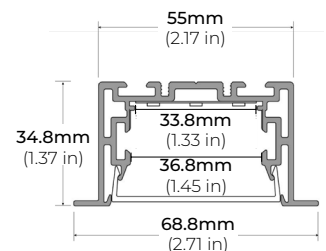

ALP-150LX

LENGTHS 49" | 98"
LENS Frosted
FINISH White | Black

* For more compatible profiles, visit corelightingusa.com

RECESSED PROFILES

ALP-210RN

LENGTHS 49" | 98"
LENS Frosted
FINISH Silver

ALP-230RN

LENGTHS 49" | 98"
LENS Frosted
FINISH Silver