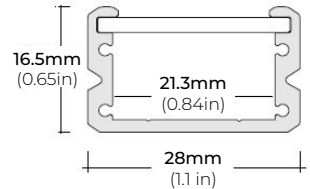

SPECIFICATIONS

INPUT VOLTAGE	24V DC
POWER CONSUMPTION	5.5W/Ft.
NO. OF LEDS	64 LEDs per Ft.
LUMEN OUTPUT	420 Lm/Ft.
CRI	95+
DIMMING	MLV, ELV, 0-10 and TRIAC
MAXIMUM RUN LENGTH	16 Ft.
CUTTABLE	Every 2.4 in (61.1mm)
BINNING	1.5 Step Macadam Elipse
OPERATING TEMPERATURE	-40°F (-40°C) ~ 140°F (60°C)
BEAM ANGLE	120°
IP RATING	IP65 wet location (Outdoor)
CERTIFICATIONS	UL Listed, TITLE 24 JA8
LUMEN MAINTENANCE	50,000 Hrs.

* Custom color finishes require powder coating. Allow 7 days leads time.

LSMW-55WD

5.5W OUTDOOR AUTO WARM-DIM FLEXIBLE LED STRIP

DIMENSIONS

COMPATIBLE ALUMINUM PROFILES

SURFACE PROFILES

ALU-DS100

LENGTHS 39" | 78" | 84"
LENS Clear, Frosted
FINISH Silver

ALP-82

LENGTHS 49" | 98"
LENS Frosted
FINISH White | Black | Silver

ALP-85

LENGTHS 48" | 98"
LENS Frosted
FINISH Black | Silver

ALP-90

LENGTHS 48" | 96"
LENS Frosted
FINISH Black | Silver

ALP-130

LENGTHS 49" | 84" | 98"
LENS Frosted
FINISH Silver | Black

ALP-150LX

LENGTHS 49" | 98"
LENS Frosted
FINISH White | Black

* For more compatible profiles, visit corelightingusa.com

RECESSED PROFILES

ALP-210RN

LENGTHS 49" | 98"
LENS Frosted
FINISH Silver

ALP-230RN

LENGTHS 49" | 98"
LENS Frosted
FINISH Silver