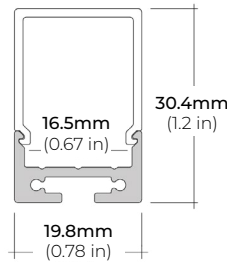

SPECIFICATIONS

INPUT VOLTAGE	24V DC
POWER CONSUMPTION	5.5W/Ft.
NO. OF LEDS	64 LEDs per Ft.
LUMEN OUTPUT	420 Lm/Ft.
CRI	95+
DIMMING	MLV, ELV, 0-10 and TRIAC
MAXIMUM RUN LENGTH	16 Ft.
CUTTABLE	Every 2.4 in (61.1mm)
BINNING	1.5 Step Macadam Elipse
OPERATING TEMPERATURE	-40°F (-40°C) ~ 140°F (60°C)
BEAM ANGLE	120°
IP RATING	IP65 wet location (Outdoor)
CERTIFICATIONS	UL Listed, TITLE 24 JA8
LUMEN MAINTENANCE	50,000 Hrs.

MODEL	COLOR TEMP	LENGTH	VOLTAGE	PROFILE
LSMW55WD	18K/27K 1800K/2700K	16 16 Ft.	24V 24 Volts	See Page 2 for compatible profiles.
	18K/30K 1800K/3000K	1XX per Ft.		

*1 = Custom length per FT.
(Cuttable every 2.4")

* Custom color finishes require powder coating. Allow 7 days leads time.

LSMW-55WD

5.5W OUTDOOR AUTO WARM-DIM FLEXIBLE LED STRIP

DIMENSIONS

COMPATIBLE ALUMINUM PROFILES

SURFACE PROFILES

ALU-DS100

LENGTHS 39" | 78" | 84"
LENS Clear, Frosted
FINISH Silver

ALP-82

LENGTHS 49" | 98"
LENS Frosted
FINISH White | Black | Silver

ALP-85

LENGTHS 48" | 98"
LENS Frosted
FINISH Black | Silver

ALP-90

LENGTHS 48" | 96"
LENS Frosted
FINISH Black | Silver

ALP-130

LENGTHS 49" | 84" | 98"
LENS Frosted
FINISH Silver | Black