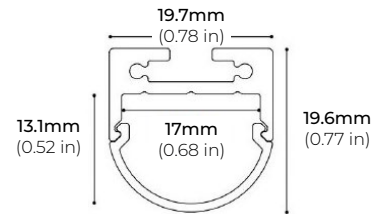

SPECIFICATIONS

INPUT VOLTAGE	24V DC
POWER CONSUMPTION	5.5W/Ft.
NO. OF LEDS	64 LEDs per Ft.
LUMEN OUTPUT	420 Lm/Ft.
CRI	95+
DIMMING	MLV, ELV, 0-10 and TRIAC
MAXIMUM RUN LENGTH	16 Ft.
CUTTABLE	Every 2.4 in (61.1mm)
BINNING	1.5 Step Macadam Elipse
OPERATING TEMPERATURE	-40°F (-40°C) ~ 140°F (60°C)
BEAM ANGLE	120°
IP RATING	IP65 wet location (Outdoor)
CERTIFICATIONS	UL Listed, TITLE 24 JA8
LUMEN MAINTENANCE	50,000 Hrs.

MODEL	COLOR TEMP	LENGTH	VOLTAGE	PROFILE
LSMW55WD	18K/27K 1800K/2700K	16 16 Ft.	24V 24 Volts	See Page 2 for compatible profiles.
	18K/30K 1800K/3000K	1XX per Ft.		

*1 = Custom length per FT.
(Cuttable every 2.4")

* Custom color finishes require powder coating. Allow 7 days leads time.

LSMW-55WD

5.5W OUTDOOR AUTO WARM-DIM FLEXIBLE LED STRIP

DIMENSIONS

COMPATIBLE ALUMINUM PROFILES

SURFACE PROFILES

ALU-DS100

LENGTHS 39" | 78" | 84"
LENS Clear, Frosted
FINISH Silver

ALP-82

LENGTHS 49" | 98"
LENS Frosted
FINISH White | Black | Silver

ALP-85

LENGTHS 48" | 98"
LENS Frosted
FINISH Black | Silver

ALP-90

LENGTHS 48" | 96"
LENS Frosted
FINISH Black | Silver

ALP-130

LENGTHS 49" | 84" | 98"
LENS Frosted
FINISH Silver | Black