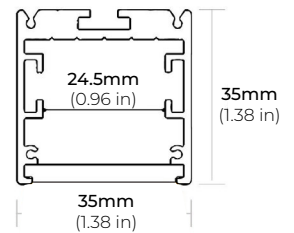

SPECIFICATIONS

INPUT VOLTAGE	24V DC
POWER CONSUMPTION	5.5W/Ft.
NO. OF LEDS	64 LEDs per Ft.
LUMEN OUTPUT	420 Lm/Ft.
CRI	95+
DIMMING	MLV, ELV, 0-10 and TRIAC
MAXIMUM RUN LENGTH	16 Ft.
CUTTABLE	Every 2.4 in (61.1mm)
BINNING	1.5 Step Macadam Elipse
OPERATING TEMPERATURE	-40°F (-40°C) ~ 140°F (60°C)
BEAM ANGLE	120°
IP RATING	IP65 wet location (Outdoor)
CERTIFICATIONS	UL Listed, TITLE 24 JA8
LUMEN MAINTENANCE	50,000 Hrs.

ALP-82

LENGTHS 49" | 98"
LENS Frosted
FINISH White | Black | Silver

ALP-85

LENGTHS 48" | 98"
LENS Frosted
FINISH Black | Silver

ALP-90

LENGTHS 48" | 96"
LENS Frosted
FINISH Black | Silver

ALP-130

LENGTHS 49" | 84" | 98"
LENS Frosted
FINISH Silver | Black

ALP-150LX

LENGTHS 49" | 98"
LENS Frosted
FINISH White | Black

* For more compatible profiles, visit corelightingusa.com

RECESSED PROFILES

ALP-210RN

LENGTHS 49" | 98"
LENS Frosted
FINISH Silver

ALP-230RN

LENGTHS 49" | 98"
LENS Frosted
FINISH Silver