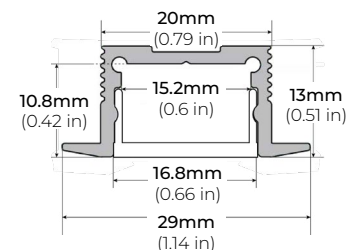

* For more compatible profiles, visit corelightingusa.com