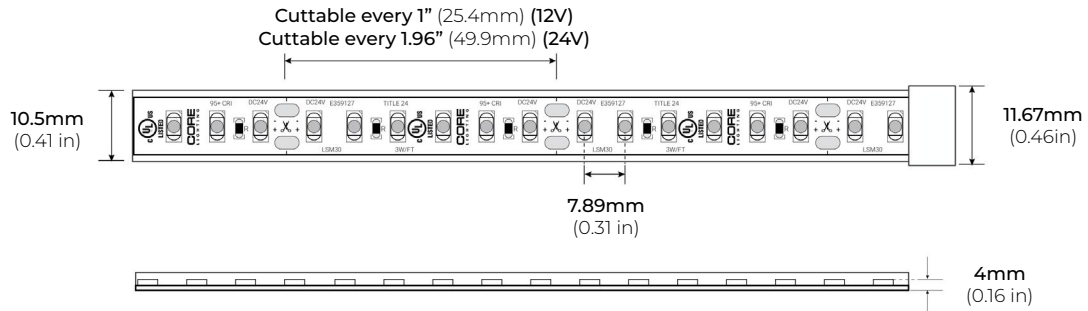

SPECIFICATIONS

INPUT VOLTAGE	12V 24V DC
POWER CONSUMPTION	3W per Ft.
NO. OF LEDS	36 LEDs per Ft.
LUMEN OUTPUT	223 Lm/Ft. (3000K)
CRI	95+
COLOR TEMPERATURE	22K / 24K / 27K / 30K / 35K / 40K / 50K / 60K / RD / BL / GR / PK / PR / AM / OR
DIMMING	MLV, ELV, 0-10 and TRIAC
MAXIMUM RUN LENGTH	16.4 Ft. (12V) 24 FT. (24V)
CUTTABLE	Every 1 in (25.4mm) (12V) Every 1.96 in (49.9mm) (24V)
BINNING	1.5 Step Macadam Ellipse
OPERATING TEMPERATURE	-40°F (-40°C) ~ +140°F (+60°C)
BEAM ANGLE	120°
IP RATING	IP65 wet location (outdoor)
CERTIFICATIONS	UL Listed, TITLE 24 JA8
LUMEN MAINTENANCE	50,000 Hrs.

MODEL	COLOR TEMP		LENGTH	VOLTAGE	PROFILE
LSMW30	22K 2200K	RD Red	16 16 Ft.	12 12V	See Page 2 for compatible profiles.
	24K 2400K	BL Blue	25 25 Ft.	24 24V DC	
	27K 2700K	GR Green	32 32 Ft.		
	30K 3000K	PK Pink	1'XX per Ft.		
	35K 3500K	PR Purple			
	40K 4000K	AM Amber			
	50K 5000K	OR Orange			
	60K 6000K				

*1 = Custom length per FT.
(12V Strip cuttable every 1")
(24V Strip cuttable every 1.96")

* Custom color finishes require powder coating. Allow 7 days leads time.

LSMW-30

3W OUTDOOR FLEXIBLE LED STRIP

DIMENSIONS