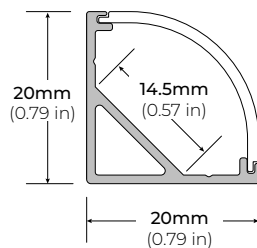

COMPATIBLE ALUMINUM PROFILES

SURFACE PROFILES

ALU-SF

LENGTHS 39" | 78" | 84" | 98"
LENS Clear, Frosted
FINISH Black | Silver

ALU-CN (CORNER)

LENGTHS 39" | 78" | 84" | 96"
LENS Clear, Frosted
FINISH Black | Silver

ALU-DS100

LENGTHS 39" | 78" | 84"
LENS Clear, Frosted
FINISH Silver

ALP-70

LENGTHS 49" | 84" | 98"
LENS Frosted
FINISH White | Black | Silver

ALP-75C (CORNER)

LENGTHS 49" | 84" | 98"
LENS Frosted
FINISH Black | Silver

ALP-80

LENGTHS 49.25" | 98"
LENS Frosted
FINISH White | Black | Silver

* For more compatible profiles, visit corelightingusa.com

RECESSED PROFILES

ALP-20R

LENGTHS 49" | 98"
LENS Frosted
FINISH White | Black | Silver

PSDL-30W-24V	CLASS 2	6.5" X 3.63" X 1.58"
PSDL-60W-24V	CLASS 2	7.4" X 3.63" X 1.58"
PSDL-96W-24V	CLASS 2	8.67" X 3.67 X 1.62"
PSDL-150W-24V		10.25" X 4.06" X 1.82"
PSDL-192W-24V	CLASS 2	11" X 4" X 1.82"
PSDL-200W-24V		10.25" X 4.06" X 1.82"
PSDL-288W-24V	CLASS 2	11.85" X 4.25" X 1.82"
PSDL-300W-24V		10.25" X 4.06" X 1.82"