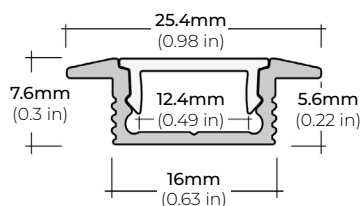

COMPATIBLE ALUMINUM PROFILES

SURFACE PROFILES

ALU-SF

LENGTHS 39" | 78" | 84" | 98"
LENS Clear, Frosted
FINISH Black | Silver

ALU-CN (CORNER)

LENGTHS 39" | 78" | 84" | 96"
LENS Clear, Frosted
FINISH Black | Silver

ALU-DS100

LENGTHS 39" | 78" | 84"
LENS Clear, Frosted
FINISH Silver

ALP-70

LENGTHS 49" | 84" | 98"
LENS Frosted
FINISH White | Black | Silver

ALP-75C (CORNER)

LENGTHS 49" | 84" | 98"
LENS Frosted
FINISH Black | Silver

ALP-80

LENGTHS 49.25" | 98"
LENS Frosted
FINISH White | Black | Silver

* For more compatible profiles, visit corelightingusa.com

RECESSED PROFILES

ALP-20R

LENGTHS 49" | 98"
LENS Frosted
FINISH White | Black | Silver

ALP-70R

LENGTHS 48" | 98"
LENS Frosted
FINISH Black | Silver

* For more compatible profiles, visit corelightingusa.com

LSMW-30

3W OUTDOOR FLEXIBLE LED STRIP

COMPATIBLE TRANSFORMERS

PSDL SERIES TRIAC DIMMABLE