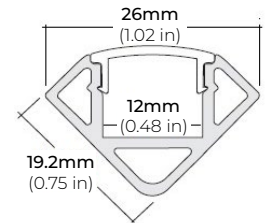

SPECIFICATIONS

INPUT VOLTAGE	12V 24V DC
POWER CONSUMPTION	3W per Ft.
NO. OF LEDS	36 LEDs per Ft.
LUMEN OUTPUT	223 Lm/Ft. (3000K)
CRI	95+
COLOR TEMPERATURE	22K / 24K / 27K / 30K / 35K / 40K / 50K / 60K / RD / BL / GR / PK / PR / AM / OR
DIMMING	MLV, ELV, 0-10 and TRIAC
MAXIMUM RUN LENGTH	16.4 Ft. (12V) 24 FT. (24V)
CUTTABLE	Every 1 in (25.4mm) (12V) Every 1.96 in (49.9mm) (24V)
BINNING	1.5 Step Macadam Ellipse
OPERATING TEMPERATURE	-40°F (-40°C) ~ +140°F (+60°C)
BEAM ANGLE	120°
IP RATING	IP65 wet location (outdoor)
CERTIFICATIONS	UL Listed, TITLE 24 JA8
LUMEN MAINTENANCE	50,000 Hrs.

*1 = Custom length per FT.
(12V Strip cuttable every 1")
(24V Strip cuttable every 1.96")

* Custom color finishes require powder coating. Allow 7 days leads time.

LSMW-30

3W OUTDOOR FLEXIBLE LED STRIP

DIMENSIONS

COMPATIBLE ALUMINUM PROFILES

SURFACE PROFILES

ALU-SF

LENGTHS 39" | 78" | 84" | 98"
LENS Clear, Frosted
FINISH Black | Silver

ALU-CN (CORNER)

LENGTHS 39" | 78" | 84" | 96"
LENS Clear, Frosted
FINISH Black | Silver

ALU-DS100

LENGTHS 39" | 78" | 84"
LENS Clear, Frosted
FINISH Silver

ALP-70

LENGTHS 49" | 84" | 98"
LENS Frosted
FINISH White | Black | Silver

ALP-75C (CORNER)

LENGTHS 49" | 84" | 98"
LENS Frosted
FINISH Black | Silver