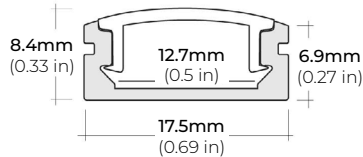

SPECIFICATIONS

INPUT VOLTAGE	12V 24V DC
POWER CONSUMPTION	3W per Ft.
NO. OF LEDS	36 LEDs per Ft.
LUMEN OUTPUT	223 Lm/Ft. (3000K)
CRI	95+
COLOR TEMPERATURE	22K / 24K / 27K / 30K / 35K / 40K / 50K / 60K / RD / BL / GR / PK / PR / AM / OR
DIMMING	MLV, ELV, 0-10 and TRIAC
MAXIMUM RUN LENGTH	16.4 Ft. (12V) 24 FT. (24V)
CUTTABLE	Every 1 in (25.4mm) (12V) Every 1.96 in (49.9mm) (24V)
BINNING	1.5 Step Macadam Ellipse
OPERATING TEMPERATURE	-40°F (-40°C) ~ +140°F (+60°C)
BEAM ANGLE	120°
IP RATING	IP65 wet location (outdoor)
CERTIFICATIONS	UL Listed, TITLE 24 JA8
LUMEN MAINTENANCE	50,000 Hrs.

*1 = Custom length per FT.
(12V Strip cuttable every 1")
(24V Strip cuttable every 1.96")

* Custom color finishes require powder coating. Allow 7 days leads time.

LSMW-30

3W OUTDOOR FLEXIBLE LED STRIP

DIMENSIONS

COMPATIBLE ALUMINUM PROFILES

SURFACE PROFILES

ALU-SF

LENGTHS 39" | 78" | 84" | 98"
LENS Clear, Frosted
FINISH Black | Silver

ALU-CN (CORNER)

LENGTHS 39" | 78" | 84" | 96"
LENS Clear, Frosted
FINISH Black | Silver

ALU-DS100

LENGTHS 39" | 78" | 84"
LENS Clear, Frosted
FINISH Silver

ALP-70

LENGTHS 49" | 84" | 98"
LENS Frosted
FINISH White | Black | Silver

ALP-75C (CORNER)

LENGTHS 49" | 84" | 98"
LENS Frosted
FINISH Black | Silver