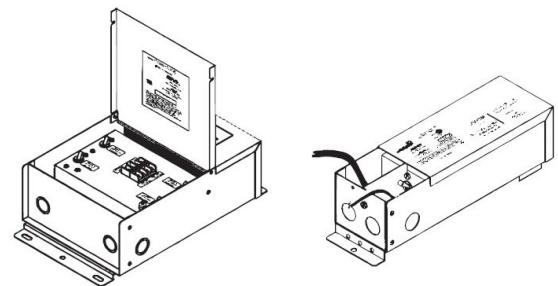

PSDH SERIES HIGH PERFORMANCE MAGNETIC LOW VOLTAGE (MLV)

PSDH-48W-24V	CLASS 2	11.25" X 3.38" X 3.38"
PSDH-96W-24V	CLASS 2	11.25" X 3.38" X 3.37"
PSDH-288W-24V	CLASS 2	14.25" X 8.43" X 4.43"