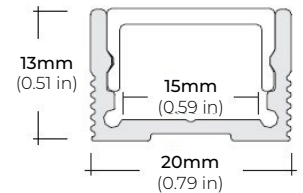

*1 = Custom length per FT.
(12V Strip cuttable every 1")
(24V Strip cuttable every 1.96")

* Custom color finishes require powder coating. Allow 7 days leads time.

LSMW-30

3W OUTDOOR FLEXIBLE LED STRIP

DIMENSIONS

COMPATIBLE ALUMINUM PROFILES

SURFACE PROFILES

ALU-SF

LENGTHS 39" | 78" | 84" | 98"
LENS Clear, Frosted
FINISH Black | Silver

ALU-CN (CORNER)

LENGTHS 39" | 78" | 84" | 96"
LENS Clear, Frosted
FINISH Black | Silver

ALU-DS100

LENGTHS 39" | 78" | 84"
LENS Clear, Frosted
FINISH Silver

ALP-70

LENGTHS 49" | 84" | 98"
LENS Frosted
FINISH White | Black | Silver

ALP-75C (CORNER)

LENGTHS 49" | 84" | 98"
LENS Frosted
FINISH Black | Silver

ALP-80

LENGTHS 49.25" | 98"
LENS Frosted
FINISH White | Black | Silver

* For more compatible profiles, visit corelightingusa.com

RECESSED PROFILES

ALP-20R

LENGTHS 49" | 98"
LENS Frosted
FINISH White | Black | Silver