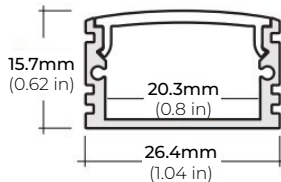

*1 = Custom length per FT.
(12V Strip cuttable every 1")
(24V Strip cuttable every 1.96")

* Custom color finishes require powder coating. Allow 7 days leads time.

LSMW-30

3W OUTDOOR FLEXIBLE LED STRIP

DIMENSIONS

COMPATIBLE ALUMINUM PROFILES

SURFACE PROFILES

ALU-SF

LENGTHS 39" | 78" | 84" | 98"
LENS Clear, Frosted
FINISH Black | Silver

ALU-CN (CORNER)

LENGTHS 39" | 78" | 84" | 96"
LENS Clear, Frosted
FINISH Black | Silver

ALU-DS100

LENGTHS 39" | 78" | 84"
LENS Clear, Frosted
FINISH Silver

ALP-70

LENGTHS 49" | 84" | 98"
LENS Frosted
FINISH White | Black | Silver

ALP-75C (CORNER)

LENGTHS 49" | 84" | 98"
LENS Frosted
FINISH Black | Silver

ALP-80

LENGTHS 49.25" | 98"
LENS Frosted
FINISH White | Black | Silver

* For more compatible profiles, visit corelightingusa.com

RECESSED PROFILES

ALP-20R

LENGTHS 49" | 98"
LENS Frosted
FINISH White | Black | Silver