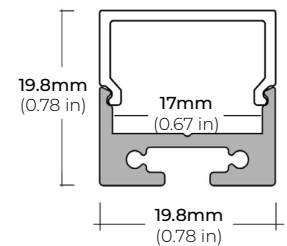

COMPATIBLE ALUMINUM PROFILES

SURFACE PROFILES

ALU-SF

LENGTHS 39" | 78" | 84" | 98"
LENS Clear, Frosted
FINISH Black | Silver

ALU-CN (CORNER)

LENGTHS 39" | 78" | 84" | 96"
LENS Clear, Frosted
FINISH Black | Silver

ALU-DS100

LENGTHS 39" | 78" | 84"
LENS Clear, Frosted
FINISH Silver

ALP-70

LENGTHS 49" | 84" | 98"
LENS Frosted
FINISH White | Black | Silver

ALP-75C (CORNER)

LENGTHS 49" | 84" | 98"
LENS Frosted
FINISH Black | Silver

ALP-80

LENGTHS 49.25" | 98"
LENS Frosted
FINISH White | Black | Silver

* For more compatible profiles, visit corelightingusa.com

RECESSED PROFILES

ALP-20R

LENGTHS 49" | 98"
LENS Frosted
FINISH White | Black | Silver

PSDL-30W-24V	CLASS 2	6.5" X 3.63" X 1.58"
PSDL-60W-24V	CLASS 2	7.4" X 3.63" X 1.58"
PSDL-96W-24V	CLASS 2	8.67" X 3.67 X 1.62"
PSDL-150W-24V		10.25" X 4.06" X 1.82"
PSDL-192W-24V	CLASS 2	11" X 4" X 1.82"
PSDL-200W-24V		10.25" X 4.06" X 1.82"
PSDL-288W-24V	CLASS 2	11.85" X 4.25" X 1.82"
PSDL-300W-24V		10.25" X 4.06" X 1.82"