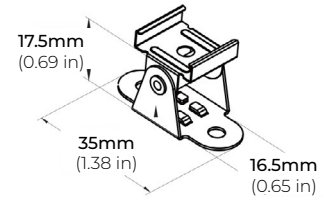

LSG-20

2W 120V AC PLUG IN LED TAPE LIGHT

COMPATIBLE ACCESSORIES

LSG-AC2000-BKT-ADJ
ADJUSTABLE BRACKET

*SOLD SEPARATELY

LSG-AC2000-ASB
ADJUSTABLE BRACKET

*SOLD SEPARATELY