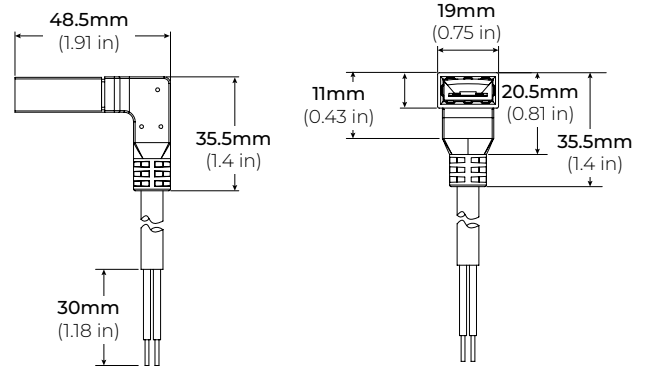

LSG-20

2W 120V AC PLUG IN LED TAPE LIGHT

COMPATIBLE ACCESSORIES

HARDWIRE POWER FEED CABLE

- LSG-HWC36 36" HARDWIRE POWER FEED CABLE
- LSG-HWC72 72" HARDWIRE POWER FEED CABLE
- LSG-HWC120 120" HARDWIRE POWER FEED CABLE
- LSG-HWC240 240" HARDWIRE POWER FEED CABLE

BOTTOM FEED POWER CABLE

- LSG-HWC72-BF 72" HARDWIRE BOTTOM FEED POWER CABLE

POWER CABLE

- LSG-PCA72 72" POWER FEED CABLE

LINK EXTENSION CABLE

- LSG-LNK6 6" LINK CABLE
- LSG-LNK12 12" LINK CABLE
- LSG-LNK24 24" LINK CABLE