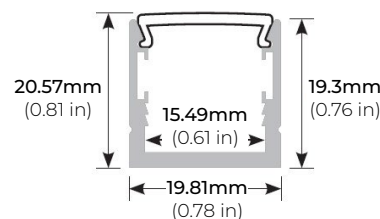

MOUNTING CHANNEL & FROSTED LENS

LSG-AC2000FR-48
LSG-AC2000FR-84
48" AND 84" ALUMINUM CHANNEL

LSG-AC2000FR-EC
END CAP
* SOLD SEPARATELY

LSG-AC2000FR-MC
MOUNTING CLIP

* 2PCS INCLUDED WITH EVERY 48"
* 4PCS INCLUDED WITH EVERY 84"

LSG-AC2000FR