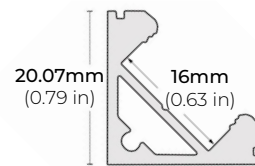

MOUNTING CHANNEL & MOUNTING CLIP

LSG-CN48
48" ALUMINUM CHANNEL

LSG-CN-CL
MOUNTING CLIP
* INCLUDED WITH LSG-CN48

LSG-CN48