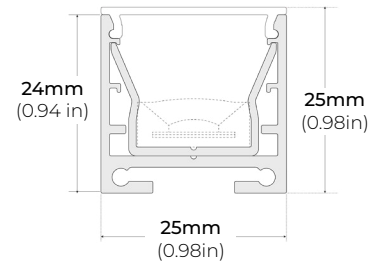

LSG-AC3100-EC-SI
END CAP (SILVER)

* SOLD SEPARATELY

LSG-AC3100-ECH-SI
END CAP WITH HOLE (SILVER)

* SOLD SEPARATELY

LSG-AC3100FR-MC
MOUNTING CLIP

MOUNTING CLIP

* 2PCS INCLUDED WITH EVERY 48"

* 4PCS INCLUDED WITH EVERY 84" AND 96"