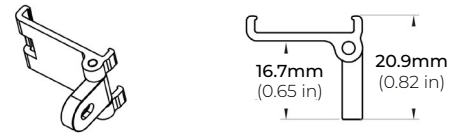

LSG-CN-CL
MOUNTING CLIP
* INCLUDED WITH LSG-CN48

LSG-CN48

LSG-CN-CL

LSG-PC48
48" PLASTIC CHANNEL

MOUNTING CHANNEL & FROSTED LENS

LSG-AC2000FR-48
LSG-AC2000FR-84
48" AND 84" ALUMINUM CHANNEL

LSG-AC2000FR-EC
END CAP
* SOLD SEPARATELY

LSG-AC2000FR-MC
MOUNTING CLIP

* 2PCS INCLUDED WITH EVERY 48"
* 4PCS INCLUDED WITH EVERY 84"

LSG-AC2000FR

LSG-AC2000FR-EC

LSG-20

2W 120V AC PLUG IN LED TAPE LIGHT

COMPATIBLE ACCESSORIES

LSG-AC2000-BKT-ADJ
ADJUSTABLE BRACKET

*SOLD SEPARATELY

LSG-AC2000-ASB
ADJUSTABLE BRACKET

*SOLD SEPARATELY

MOUNTING CHANNEL & FROSTED LENS

LSG-AC3100FR-48-SI
48" CHANNEL (SILVER)

LSG-AC3100FR-84-SI
84" CHANNEL (SILVER)

LSG-AC3100FR-96-SI
96" PROFILE (SILVER)