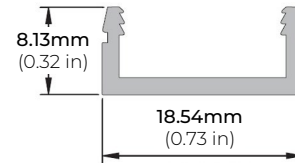

LSG-20

2W 120V AC PLUG IN LED TAPE LIGHT

Project _____

Location _____

Quote/ Ref # _____

The **LSG-20** is a dimmable 120V AC outdoor tape light offering the highest quality in direct-connect LED lighting. It can be ordered in custom lengths, in 6 inch increments and comes sealed with an IP67 rating for outdoor or wet installations and applications. This ETL Listed, 120V linear light can reach a maximum length of 150Ft. in a single continuous run.

SPECIFICATIONS

POWER CONSUMPTION	2W per Ft.
LUMEN OUTPUT	196 Lumens per Ft.
CRI	90+
COLOR TEMPERATURE	24K/ 27K/ 30K/ 35K/ 40K/ 50K
DIMMING	ELV and TRIAC
MAXIMUM RUN LENGTH	150 Ft.
CUTTABLE	Every 6.0 in (152.4mm)
BINNING	MacAdam Ellipse 2-Step
OPERATING VOLTAGE	120V AC
OPERATING TEMPERATURE	-22°F (-30°C) to +122°F (+50°C)
BEAM ANGLE	120°
IP RATING	IP54/ IP67
CERTIFICATIONS	ETL Listed
LUMEN MAINTENANCE	50,000 Hrs.

MODEL	COLOR TEMP	LED LENGTH	VOLTAGE	POWER FEED	IP RATING
LSG-20	24K 2400K	50 50 Ft.	120 120 Volts	HWC36 36" Hardwire Power Feed Cable	IP54 Indoor/ Damp
	27K 2700K	150 150 Ft.		HWC72 72" Hardwire Power Feed Cable	IP67 Outdoor*
	30K 3000K	1XX per Ft.		HWC120 120" Hardwire Power Feed Cable	
	35K 3500K			HWC240 240" Hardwire Power Feed Cable	
	40K 4000K			HWC-CUS Custom Length Wire	
	50K 5000K				
		*1 = Custom length per Ft. (cuttable every 6")			* = Ideal for applications with direct exposure to rain/ water (MADE TO ORDER - Please allow 3 weeks lead time)

LSG-20

2W 120V AC PLUG IN LED TAPE LIGHT

DIMENSIONS

COMPATIBLE ACCESSORIES

MOUNTING CHANNEL

LSG-AC48
LSG-AC96
48" AND 96" ALUMINUM CHANNEL

MOUNTING CHANNEL & MOUNTING CLIP

LSG-CN48
48" ALUMINUM CHANNEL