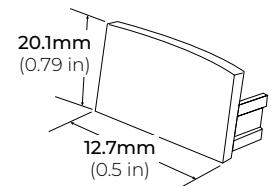

LSG-AC2000FR-EC