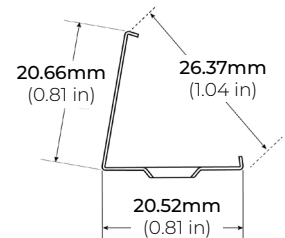

LSG-CN-CL

LSG-PC48
48" PLASTIC CHANNEL