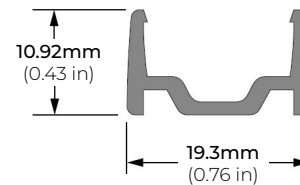

LSG-20

2W 120V AC PLUG IN LED TAPE LIGHT

Project _____

Location _____

Quote/ Ref # _____

The **LSG-20** is a dimmable 120V AC outdoor tape light offering the highest quality in direct-connect LED lighting. It can be ordered in custom lengths, in 6 inch increments and comes sealed with an IP67 rating for outdoor or wet installations and applications. This ETL Listed, 120V linear light can reach a maximum length of 150Ft. in a single continuous run.

LSG-20

2W 120V AC PLUG IN LED TAPE LIGHT

DIMENSIONS

COMPATIBLE ACCESSORIES

MOUNTING CHANNEL

LSG-AC48
LSG-AC96
48" AND 96" ALUMINUM CHANNEL

MOUNTING CHANNEL & MOUNTING CLIP

LSG-CN48
48" ALUMINUM CHANNEL

LSG-CN-CL
MOUNTING CLIP
* INCLUDED WITH LSG-CN48

LSG-CN48

LSG-CN-CL

LSG-PC48
48" PLASTIC CHANNEL

MOUNTING CHANNEL & FROSTED LENS

LSG-AC2000FR-48
LSG-AC2000FR-84
48" AND 84" ALUMINUM CHANNEL

LSG-AC2000FR-EC
END CAP
* SOLD SEPARATELY