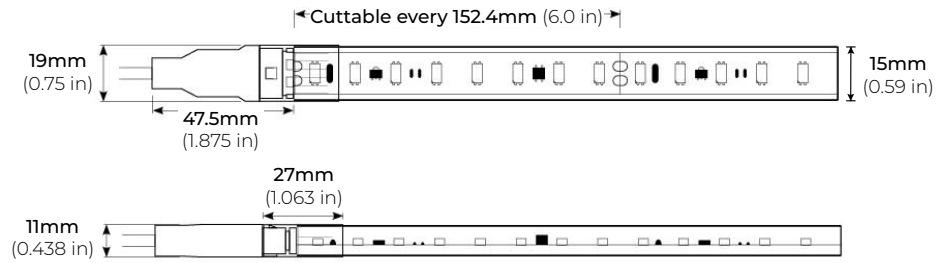

LSG-20

2W 120V AC PLUG IN LED TAPE LIGHT

DIMENSIONS

COMPATIBLE ACCESSORIES

MOUNTING CHANNEL

LSG-AC48
LSG-AC96
48" AND 96" ALUMINUM CHANNEL

MOUNTING CHANNEL & MOUNTING CLIP

LSG-CN48
48" ALUMINUM CHANNEL

LSG-CN-CL
MOUNTING CLIP
* INCLUDED WITH LSG-CN48