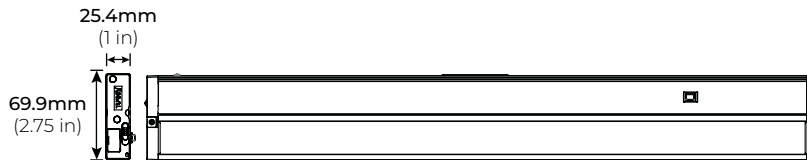

ULD-1724

14W | 24 INCHES