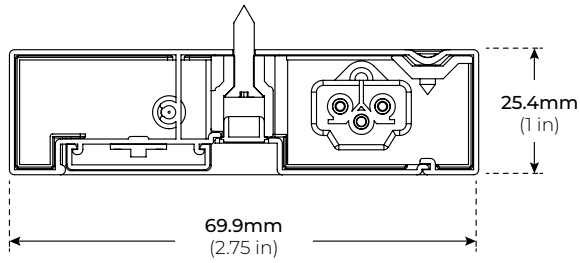

MODEL	LENGTH	WATT	LM/ FT
ULD-1708	8 in.	6W	360
ULD-1712	12 in.	8W	485
ULD-1716	16 in.	10W	650
ULD-1724	24 in.	14W	980
ULD-1732	32 in.	18W	1350

MODEL	SIZE	FINISH	VOLTAGE
ULD	1708 8 in	WH White	120V 120V
	1712 12 in	BZ Bronze	
	1716 16 in		
	1724 24 in		
	1732 32 in		

ULD1700 SERIES

120V SELECTABLE CCT LED UNDERCABINET

DIMENSIONS

ULD-1708

6W | 8 INCHES

ULD-1712

8W | 12 INCHES

ULD-1716