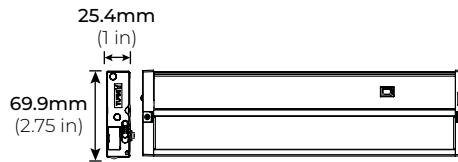

MODEL	LENGTH	WATT	LM/ FT
ULD-1708	8 in.	6W	360
ULD-1712	12 in.	8W	485
ULD-1716	16 in.	10W	650
ULD-1724	24 in.	14W	980
ULD-1732	32 in.	18W	1350

MODEL	SIZE	FINISH	VOLTAGE
ULD	1708 8 in	WH White	120V 120V
	1712 12 in	BZ Bronze	
	1716 16 in		
	1724 24 in		
	1732 32 in		

ULD1700 SERIES

120V SELECTABLE CCT LED UNDERCABINET

DIMENSIONS

ULD-1708

6W | 8 INCHES

ULD-1712

8W | 12 INCHES

ULD-1716