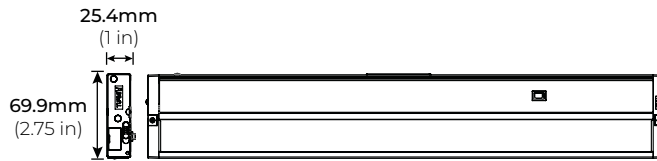

MODEL	LENGTH	WATT	LM/ FT
ULD-1708	8 in.	6W	360
ULD-1712	12 in.	8W	485
ULD-1716	16 in.	10W	650
ULD-1724	24 in.	14W	980
ULD-1732	32 in.	18W	1350

MODEL	SIZE	FINISH	VOLTAGE
ULD	1708 8 in	WH White	120V 120V
	1712 12 in	BZ Bronze	
	1716 16 in		
	1724 24 in		
	1732 32 in		

ULD1700 SERIES

120V SELECTABLE CCT LED UNDERCABINET

DIMENSIONS

ULD-1708

6W | 8 INCHES

ULD-1712

8W | 12 INCHES

ULD-1716