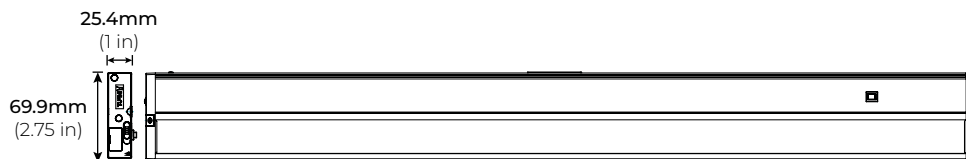

ULD-1732

18W | 32 INCHES