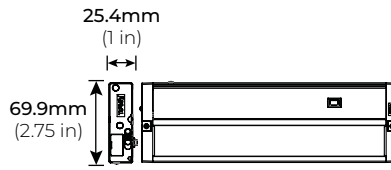

MODEL	LENGTH	WATT	LM/ FT
ULD-1708	8 in.	6W	360
ULD-1712	12 in.	8W	485
ULD-1716	16 in.	10W	650
ULD-1724	24 in.	14W	980
ULD-1732	32 in.	18W	1350

MODEL	SIZE	FINISH	VOLTAGE
ULD	1708 8 in	WH White	120V 120V
	1712 12 in	BZ Bronze	
	1716 16 in		
	1724 24 in		
	1732 32 in		

ULD1700 SERIES

120V SELECTABLE CCT LED UNDERCABINET

DIMENSIONS

ULD-1708

6W | 8 INCHES

ULD-1712

8W | 12 INCHES

ULD-1716