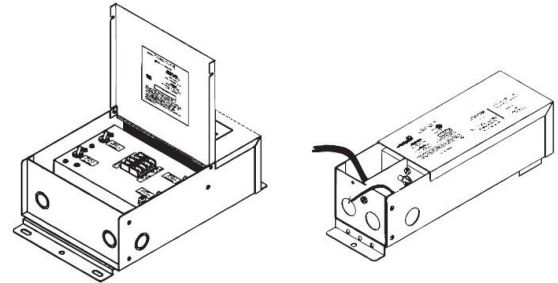

PSDH SERIES HIGH PERFORMANCE MAGNETIC LOW VOLTAGE (MLV)

PSDH-48W-24V	CLASS 2	11.25" X 3.38" X 3.38"
PSDH-96W-24V	CLASS 2	11.25" X 3.38" X 3.37"
PSDH-288W-24V	CLASS 2	14.25" X 8.43" X 4.43"