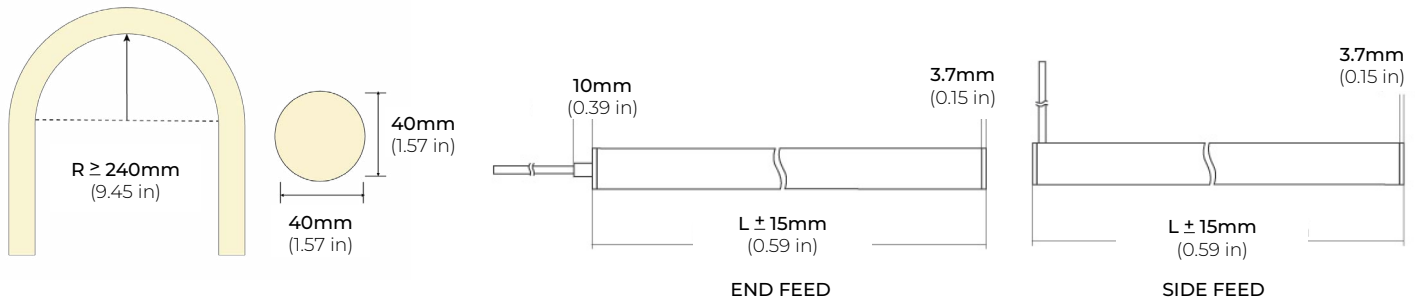

### CEILING MOUNTING KIT

---

Ø50MM x 47mm (D x H)

**SLQ40-CMK-WH**  
WHITE CEILING MOUNT KIT

**SLQ40-CMK-BK**  
BLACK CEILING MOUNT KIT

**SLQ40-CMK-SI**  
SILVER CEILING MOUNT KIT

**SLQ40-VMC**  
VISIBLE MOUNTING CLIP  
25mm x 59mm x 43.2mm (L x W x H)

**SLQ40-PC39**  
39" MOUNTING CHANNEL  
1000mm x 59mm x 43.2mm (L x W x H)

**SLQ40-DMB**  
DISCREET MOUNTING BRACKET  
32.2mm x 14.3mm x 4.9mm (L x W x H)

### DIMENSIONS