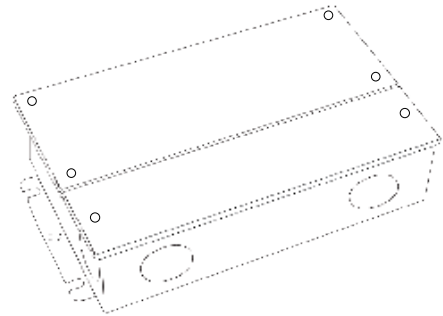

PSRX SERIES 4-IN-1 DIMMING DRIVER W/ JUNCTION BOX

PSRX-30W-24V-UNV	CLASS 2	6.5" X 3.7" X 1.57"
PSRX-60W-24V-UNV	CLASS 2	7.4" X 3.72" X 1.57"
PSRX-96W-24V-UNV	CLASS 2	8.66" X 3.72" X 1.57"
PSRX-150W-24V-UNV		10.24" X 4.13" X 1.77"
PSRX-192W-24V-UNV	CLASS 2	11" X 4" X 1.82"
PSRX-200W-24V-UNV		10.24" X 4.13" X 1.77"
PSRX-288W-24V-UNV	CLASS 2	11.85" X 4.25" X 1.82"
PSRX-300W-24V-UNV		10.94" X 4.33" X 1.77"