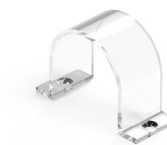

### CEILING MOUNTING KIT

---

Ø50MM x 47mm (D x H)

**SLQ40-CMK-WH**  
WHITE CEILING MOUNT KIT

**SLQ40-CMK-BK**  
BLACK CEILING MOUNT KIT

**SLQ40-CMK-SI**  
SILVER CEILING MOUNT KIT

**SLQ40-VMC**  
VISIBLE MOUNTING CLIP  
25mm x 59mm x 43.2mm (L x W x H)

**SLQ40-PC39**  
39" MOUNTING CHANNEL  
1000mm x 59mm x 43.2mm (L x W x H)

**SLQ40-DMB**  
DISCREET MOUNTING BRACKET  
32.2mm x 14.3mm x 4.9mm (L x W x H)