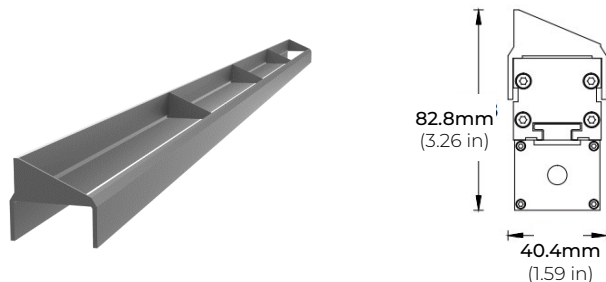

120V-277V HIGH-OUTPUT LED WALL WASHER

OPTICS

MOUNTING ACCESSORIES

LWW120-STB
STANDARD TILTING BRACKET
*Included with every Fixture

LWW120-ETB
EXTENDED TILTING BRACKET
*Sold Separately

COMPATIBLE ACCESSORIES

LWW-EC
END CAP
*Sold Separately

LWW120-SL-12-ADLV
LWW120-SL-24-ADLV
LWW120-SL-36-ADLV
LWW120-SL-48-ADLV
12", 24", 36", 48" ASYMMETRIC LOUVER
*Sold Separately

LWW120-SL

120V-277V HIGH-OUTPUT LED WALL WASHER