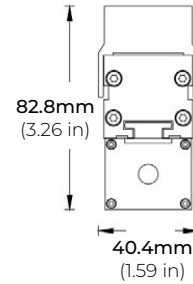

LWW-EC
END CAP
*Sold Separately

LWW120-SL-12-ADLV
LWW120-SL-24-ADLV
LWW120-SL-36-ADLV
LWW120-SL-48-ADLV
12", 24", 36", 48" ASYMMETRIC LOUVER
*Sold Separately

LWW120-SL

120V-277V HIGH-OUTPUT LED WALL WASHER

COMPATIBLE ACCESSORIES

LWW120-SL-12-SDLV
LWW120-SL-24-SDLV
LWW120-SL-36-SDLV
LWW120-SL-48-SDLV
12", 24", 36", 48" SYMMETRIC LOUVER
*Sold Separately

LWW120-LNK-10
LWW120-LNK-36
LWW120-LNK-72
10", 36", 72" LINK EXTENSION CABLE
*Sold Separately