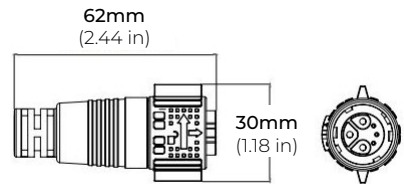

FEATURES

- 90+ CRI
- Multiple beam angles
- Multiple CCT options available
- ETL Listed

MODEL	LENGTH	COLOR TEMP	OPTICS	MOUNTING	FINISH	OPTIONS	VOLTAGE
LWW120-SL	12 11.81 in (9W)	27K 2700K	15 15°	STB Standard Tilting Bracket	TG Titanium Grey	ADLV Asymmetric Anti-Glare Louver	UNV 120V-277V
	24 23.62 in (18W)	30K 3000K	20 20°	ETB Extended Tilting Bracket	BK Black	SDLV Symmetric Anti-Glare Louver	
	36 35.43 in (27W)	35K 3500K	35 35°		WH White		
	48 47.24 in (36W)	40K 4000K	50 50°				
		50K 5000K	1040 10° x 40°				

LWW120-SL

120V-277V HIGH-OUTPUT LED WALL WASHER

DIMENSIONS

LWW120-SL-12

LWW120-SL-24

LWW120-SL-36

LWW120-SL-48

LWW120-SL

120V-277V HIGH-OUTPUT LED WALL WASHER

OPTICS

MOUNTING ACCESSORIES

LWW120-STB
STANDARD TILTING BRACKET
*Included with every Fixture

LWW120-ETB
EXTENDED TILTING BRACKET
*Sold Separately

COMPATIBLE ACCESSORIES

LWW-EC
END CAP
*Sold Separately

LWW120-SL-12-ADLV
LWW120-SL-24-ADLV
LWW120-SL-36-ADLV
LWW120-SL-48-ADLV
12", 24", 36", 48" ASYMMETRIC LOUVER
*Sold Separately

LWW120-SL

120V-277V HIGH-OUTPUT LED WALL WASHER