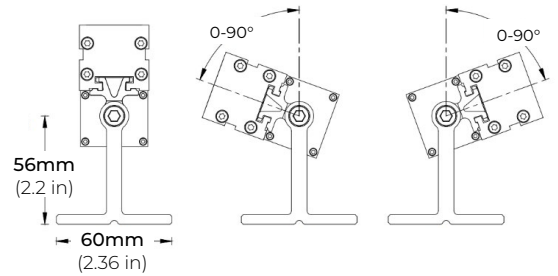

FEATURES

- 90+ CRI
- Multiple beam angles
- Multiple CCT options available
- ETL Listed

MODEL	LENGTH	COLOR TEMP	OPTICS	MOUNTING	FINISH	OPTIONS	VOLTAGE
LWW120-SL	12 11.81 in (9W)	27K 2700K	15 15°	STB Standard Tilting Bracket	TG Titanium Grey	ADLV Asymmetric Anti-Glare Louver	UNV 120V-277V
	24 23.62 in (18W)	30K 3000K	20 20°	ETB Extended Tilting Bracket	BK Black	SDLV Symmetric Anti-Glare Louver	
	36 35.43 in (27W)	35K 3500K	35 35°		WH White		
	48 47.24 in (36W)	40K 4000K	50 50°				
		50K 5000K	1040 10° x 40°				

LWW120-SL

120V-277V HIGH-OUTPUT LED WALL WASHER

DIMENSIONS

LWW120-SL-12

LWW120-SL-24

LWW120-SL-36

LWW120-SL-48

LWW120-SL

120V-277V HIGH-OUTPUT LED WALL WASHER

OPTICS

MOUNTING ACCESSORIES

LWW120-STB
STANDARD TILTING BRACKET
*Included with every Fixture

LWW120-ETB
EXTENDED TILTING BRACKET
*Sold Separately

COMPATIBLE ACCESSORIES

LWW-EC
END CAP
*Sold Separately

LWW120-SL-12-ADLV
LWW120-SL-24-ADLV
LWW120-SL-36-ADLV
LWW120-SL-48-ADLV
12", 24", 36", 48" ASYMMETRIC LOUVER
*Sold Separately

LWW120-SL

120V-277V HIGH-OUTPUT LED WALL WASHER