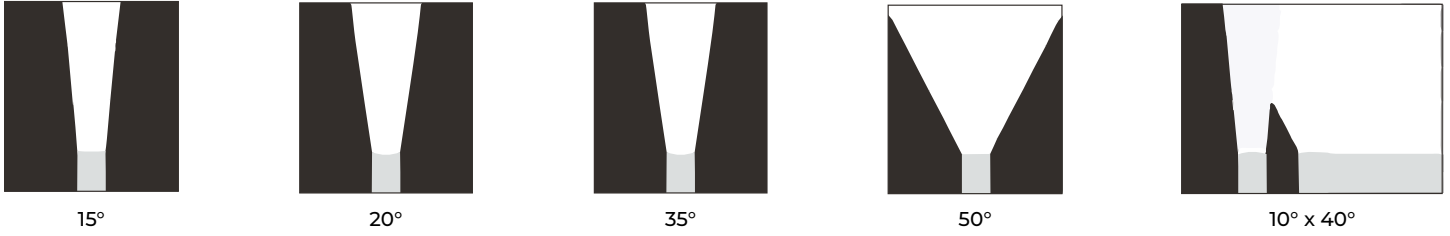

LWW120-SL

120V-277V HIGH-OUTPUT LED WALL WASHER

OPTICS

MOUNTING ACCESSORIES

LWW120-STB
STANDARD TILTING BRACKET
*Included with every Fixture