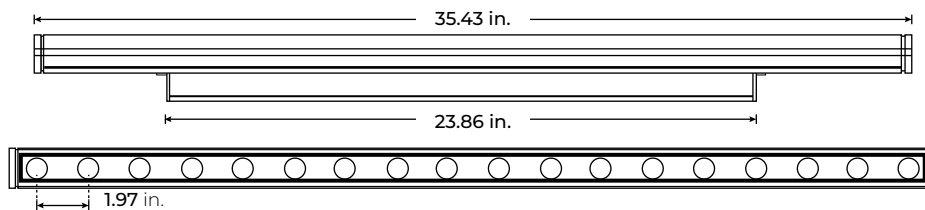

FEATURES

- 90+ CRI
- Multiple beam angles
- Multiple CCT options available
- ETL Listed

MODEL	LENGTH	COLOR TEMP	OPTICS	MOUNTING	FINISH	OPTIONS	VOLTAGE
LWW120-SL	12 11.81 in (9W)	27K 2700K	15 15°	STB Standard Tilting Bracket	TG Titanium Grey	ADLV Asymmetric Anti-Glare Louver	UNV 120V-277V
	24 23.62 in (18W)	30K 3000K	20 20°	ETB Extended Tilting Bracket	BK Black	SDLV Symmetric Anti-Glare Louver	
	36 35.43 in (27W)	35K 3500K	35 35°		WH White		
	48 47.24 in (36W)	40K 4000K	50 50°				
		50K 5000K	1040 10° x 40°				

LWW120-SL

120V-277V HIGH-OUTPUT LED WALL WASHER

DIMENSIONS

LWW120-SL-12

LWW120-SL-24

LWW120-SL-36

LWW120-SL-48

LWW120-SL

120V-277V HIGH-OUTPUT LED WALL WASHER

OPTICS

MOUNTING ACCESSORIES

LWW120-STB
STANDARD TILTING BRACKET
*Included with every Fixture

LWW120-ETB
EXTENDED TILTING BRACKET
*Sold Separately

COMPATIBLE ACCESSORIES