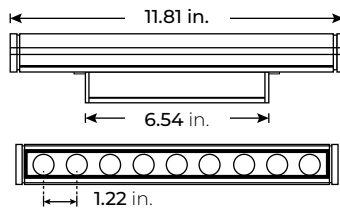

FEATURES

- 90+ CRI
- Multiple beam angles
- Multiple CCT options available
- ETL Listed

MODEL	LENGTH	COLOR TEMP	OPTICS	MOUNTING	FINISH	OPTIONS	VOLTAGE
LWW120-SL	12 11.81 in (9W)	27K 2700K	15 15°	STB Standard Tilting Bracket	TG Titanium Grey	ADLV Asymmetric Anti-Glare Louver	UNV 120V-277V
	24 23.62 in (18W)	30K 3000K	20 20°	ETB Extended Tilting Bracket	BK Black	SDLV Symmetric Anti-Glare Louver	
	36 35.43 in (27W)	35K 3500K	35 35°		WH White		
	48 47.24 in (36W)	40K 4000K	50 50°				
		50K 5000K	1040 10° x 40°				

LWW120-SL

120V-277V HIGH-OUTPUT LED WALL WASHER

DIMENSIONS

LWW120-SL-12

LWW120-SL-24

LWW120-SL-36

LWW120-SL-48

LWW120-SL