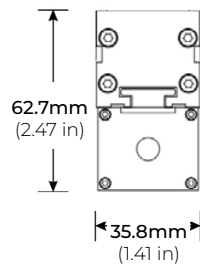

FEATURES

- 90+ CRI
- Multiple beam angles
- Multiple CCT options available
- ETL Listed

MODEL	LENGTH	COLOR TEMP	OPTICS	MOUNTING	FINISH	OPTIONS	VOLTAGE
LWW120-SL	12 11.81 in (9W)	27K 2700K	15 15°	STB Standard Tilting Bracket	TG Titanium Grey	ADLV Asymmetric Anti-Glare Louver	UNV 120V-277V
	24 23.62 in (18W)	30K 3000K	20 20°	ETB Extended Tilting Bracket	BK Black	SDLV Symmetric Anti-Glare Louver	
	36 35.43 in (27W)	35K 3500K	35 35°		WH White		
	48 47.24 in (36W)	40K 4000K	50 50°				
		50K 5000K	1040 10° x 40°				

LWW120-SL

120V-277V HIGH-OUTPUT LED WALL WASHER

DIMENSIONS

LWW120-SL-12

LWW120-SL-24

LWW120-SL-36

LWW120-SL-48

LWW120-SL