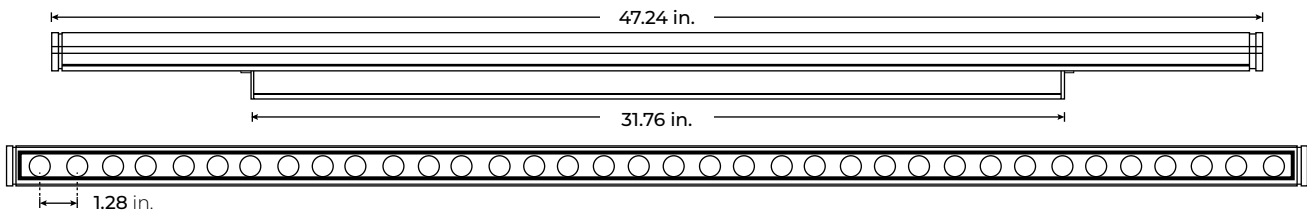

FEATURES

- 90+ CRI
- Multiple beam angles
- Multiple CCT options available
- ETL Listed

MODEL	LENGTH	COLOR TEMP	OPTICS	MOUNTING	FINISH	OPTIONS	VOLTAGE
LWW120-SL	12 11.81 in (9W)	27K 2700K	15 15°	STB Standard Tilting Bracket	TG Titanium Grey	ADLV Asymmetric Anti-Glare Louver	UNV 120V-277V
	24 23.62 in (18W)	30K 3000K	20 20°	ETB Extended Tilting Bracket	BK Black	SDLV Symmetric Anti-Glare Louver	
	36 35.43 in (27W)	35K 3500K	35 35°		WH White		
	48 47.24 in (36W)	40K 4000K	50 50°				
		50K 5000K	1040 10° x 40°				

LWW120-SL

120V-277V HIGH-OUTPUT LED WALL WASHER

DIMENSIONS

LWW120-SL-12

LWW120-SL-24

LWW120-SL-36

LWW120-SL-48

LWW120-SL

120V-277V HIGH-OUTPUT LED WALL WASHER

OPTICS

MOUNTING ACCESSORIES

LWW120-STB
STANDARD TILTING BRACKET
*Included with every Fixture

LWW120-ETB
EXTENDED TILTING BRACKET
*Sold Separately

COMPATIBLE ACCESSORIES