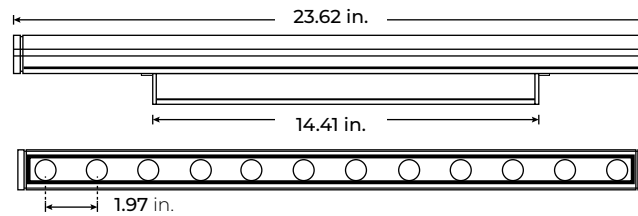

FEATURES

- 90+ CRI
- Multiple beam angles
- Multiple CCT options available
- ETL Listed

MODEL	LENGTH	COLOR TEMP	OPTICS	MOUNTING	FINISH	OPTIONS	VOLTAGE
LWW120-SL	12 11.81 in (9W)	27K 2700K	15 15°	STB Standard Tilting Bracket	TG Titanium Grey	ADLV Asymmetric Anti-Glare Louver	UNV 120V-277V
	24 23.62 in (18W)	30K 3000K	20 20°	ETB Extended Tilting Bracket	BK Black	SDLV Symmetric Anti-Glare Louver	
	36 35.43 in (27W)	35K 3500K	35 35°		WH White		
	48 47.24 in (36W)	40K 4000K	50 50°				
		50K 5000K	1040 10° x 40°				

LWW120-SL

120V-277V HIGH-OUTPUT LED WALL WASHER

DIMENSIONS

LWW120-SL-12

LWW120-SL-24

LWW120-SL-36

LWW120-SL-48

LWW120-SL