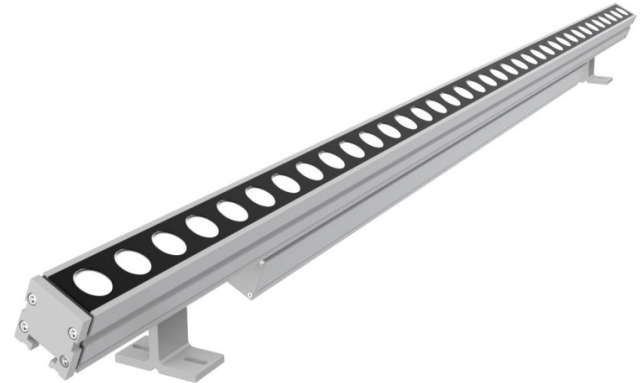

LWW120-SL

120V-277V HIGH-OUTPUT LED WALL WASHER

Project _____

Location _____

Quote/ Ref # _____

LWW120-SL Linear Wall washer series is a powerful 120V LED flood light typically used for building facades, signs or any wall washing application Available in multiple optical lens options to provide endless lighting solutions. Available in narrow, medium, wide and elliptical optic options.

FEATURES

- 90+ CRI
- Multiple beam angles
- Multiple CCT options available
- ETL Listed

MODEL	LENGTH	COLOR TEMP	OPTICS	MOUNTING	FINISH	OPTIONS	VOLTAGE
LWW120-SL	12 11.81 in (9W)	27K 2700K	15 15°	STB Standard Tilting Bracket	TG Titanium Grey	ADLV Asymmetric Anti-Glare Louver	UNV 120V-277V
	24 23.62 in (18W)	30K 3000K	20 20°	ETB Extended Tilting Bracket	BK Black	SDLV Symmetric Anti-Glare Louver	
	36 35.43 in (27W)	35K 3500K	35 35°		WH White		
	48 47.24 in (36W)	40K 4000K	50 50°				
		50K 5000K	1040 10° x 40°				

LWW120-SL

120V-277V HIGH-OUTPUT LED WALL WASHER

DIMENSIONS

LWW120-SL-12

LWW120-SL-24

LWW120-SL-36

LWW120-SL-48

LWW120-SL

120V-277V HIGH-OUTPUT LED WALL WASHER

OPTICS

MOUNTING ACCESSORIES

LWW120-STB
STANDARD TILTING BRACKET
*Included with every Fixture

LWW120-ETB
EXTENDED TILTING BRACKET
*Sold Separately

COMPATIBLE ACCESSORIES