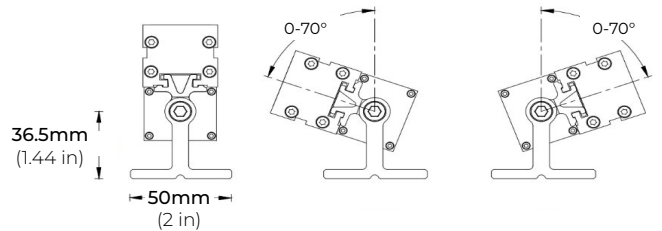

FEATURES

- 90+ CRI
- Multiple beam angles
- Multiple CCT options available
- ETL Listed

MODEL	LENGTH	COLOR TEMP	OPTICS	MOUNTING	FINISH	OPTIONS	VOLTAGE
LWW120-SL	12 11.81 in (9W)	27K 2700K	15 15°	STB Standard Tilting Bracket	TG Titanium Grey	ADLV Asymmetric Anti-Glare Louver	UNV 120V-277V
	24 23.62 in (18W)	30K 3000K	20 20°	ETB Extended Tilting Bracket	BK Black	SDLV Symmetric Anti-Glare Louver	
	36 35.43 in (27W)	35K 3500K	35 35°		WH White		
	48 47.24 in (36W)	40K 4000K	50 50°				
		50K 5000K	1040 10° x 40°				

LWW120-SL

120V-277V HIGH-OUTPUT LED WALL WASHER

DIMENSIONS

LWW120-SL-12

LWW120-SL-24

LWW120-SL-36

LWW120-SL-48

LWW120-SL

120V-277V HIGH-OUTPUT LED WALL WASHER

OPTICS

MOUNTING ACCESSORIES

LWW120-STB
STANDARD TILTING BRACKET
*Included with every Fixture

LWW120-ETB
EXTENDED TILTING BRACKET
*Sold Separately

COMPATIBLE ACCESSORIES