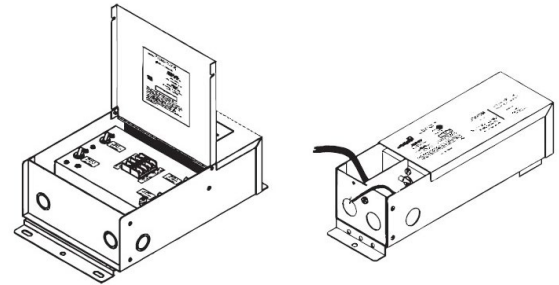

PSDH SERIES HIGH PERFORMANCE MAGNETIC LOW VOLTAGE (MLV)

PSDH-48W-24V	CLASS 2	11.25" X 3.37" X 3.25"
PSDH-96W-24V	CLASS 2	11.25" X 3.37" X 3.25"
PSDH-288W-24V	CLASS 2	14.25" X 8.43" X 4.43"