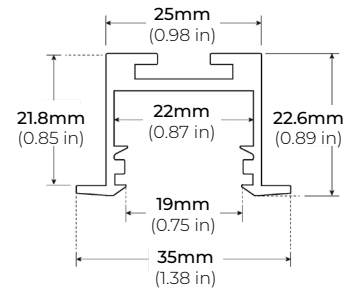

ALP-230N

LENGTHS 49" | 98"
LENS Frosted
FINISH Silver

* For more compatible profiles, visit corelightingusa.com

RECESSED PROFILES

ALP-70R

LENGTHS 48" | 98"
LENS Frosted
FINISH Black | Silver

ALP-102R

LENGTHS 49" | 98"
LENS Frosted
FINISH Silver