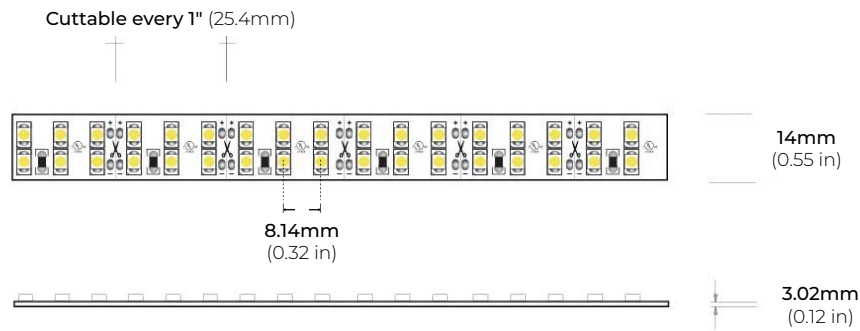

SPECIFICATIONS

INPUT VOLTAGE	24V DC
POWER CONSUMPTION	6W/Ft.
NO. OF LEDS	72 LEDs per Ft.
LUMEN OUTPUT	473 Lm/Ft. (3000K)
CRI	95+
COLOR TEMPERATURE	22K / 24K / 27K / 30K / 35K 40K / 50K / 60K / RD / BL
DIMMING	MLV, ELV, 0-10 and TRIAC
MAXIMUM RUN LENGTH	16 Ft.
CUTTABLE	Every 1 in (25.4mm)
BINNING	1.5 Step Macadam Elipse
OPERATING TEMPERATURE	-40°F (-40°C) ~ +140°F (+60°C)
BEAM ANGLE	120°
IP RATING	Dry location (Indoor)
CERTIFICATIONS	UL Listed, TITLE 24 JAB
LUMEN MAINTENANCE	50,000 Hrs

*1 = Custom length per FT. (Cutttable every 1")

* Custom color finishes require powder coating. Allow 7 days leads time.

LSM-60

6.0W INDOOR FLEXIBLE LED STRIP

DIMENSIONS

COMPATIBLE ALUMINUM PROFILES

SURFACE PROFILES