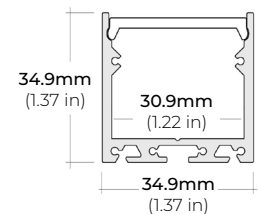

ALU-DS100

LENGTHS 39" | 78" | 84"
LENS Clear, Frosted
FINISH Silver

ALP-50C (CORNER)

LENGTHS 48" | 84" | 98"
LENS Frosted
FINISH White | Black | Silver

ALP-70

LENGTHS 49" | 84" | 98"
LENS Frosted
FINISH White | Black | Silver

ALP-80

LENGTHS 49" | 98"
LENS Frosted
FINISH Silver

ALP-90

LENGTHS 48" | 96"
LENS Frosted
FINISH Silver

ALP-102

LENGTHS 49" | 98"
LENS Frosted, Black, Asymmetric, Double Asymmetric
FINISH Black | Silver | White

ALP-130

LENGTHS 49" | 84" | 98"
LENS Frosted
FINISH Silver | Black

ALP-140

LENGTHS 48" | 98"
LENS Frosted
FINISH Silver

* For more compatible profiles, visit corelightingusa.com

LSM-60

6.0W INDOOR FLEXIBLE LED STRIP