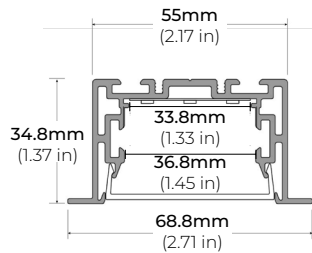

ALP-230RN

LENGTHS 49" | 98"
LENS Frosted
FINISH Silver

ALP-330RN

LENGTHS 49" | 98"
LENS Frosted
FINISH Silver