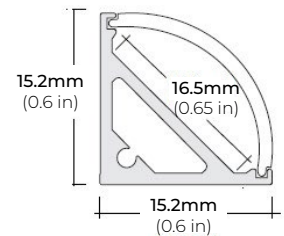

*1 = Custom length per FT. (Cutttable every 1")

* Custom color finishes require powder coating. Allow 7 days leads time.

LSM-60

6.0W INDOOR FLEXIBLE LED STRIP

DIMENSIONS

COMPATIBLE ALUMINUM PROFILES

SURFACE PROFILES

ALU-DS100

LENGTHS 39" | 78" | 84"
LENS Clear, Frosted
FINISH Silver

ALP-50C (CORNER)

LENGTHS 48" | 84" | 98"
LENS Frosted
FINISH White | Black | Silver

ALP-70

LENGTHS 49" | 84" | 98"
LENS Frosted
FINISH White | Black | Silver

ALP-80

LENGTHS 49" | 98"
LENS Frosted
FINISH Silver

ALP-90

LENGTHS 48" | 96"
LENS Frosted
FINISH Silver

ALP-102

LENGTHS 49" | 98"
LENS Frosted, Black, Asymmetric, Double Asymmetric
FINISH Black | Silver | White