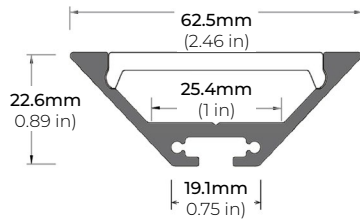

ALP-130

LENGTHS 49" | 84" | 98"
LENS Frosted
FINISH Silver | Black

ALP-140

LENGTHS 48" | 98"
LENS Frosted
FINISH Silver

* For more compatible profiles, visit corelightingusa.com

LSM-60

6.0W INDOOR FLEXIBLE LED STRIP

COMPATIBLE ALUMINUM PROFILES

SURFACE PROFILES

ALP-150LX

LENGTHS 49" | 98"
LENS Frosted
FINISH White | Black

ALP-160

LENGTHS 49" | 98"
LENS Frosted
FINISH Silver

ALP-190

LENGTHS 48" | 98"
LENS Frosted
FINISH Silver

ALP-230N

LENGTHS 49" | 98"
LENS Frosted
FINISH Silver

* For more compatible profiles, visit corelightingusa.com

RECESSED PROFILES

ALP-70R

LENGTHS 48" | 98"
LENS Frosted
FINISH Black | Silver

ALP-102R

LENGTHS 49" | 98"
LENS Frosted
FINISH Silver