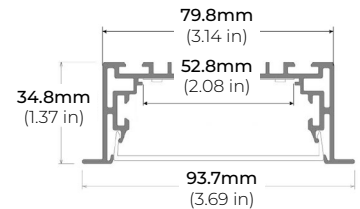

* For more compatible profiles, visit corelightingusa.com