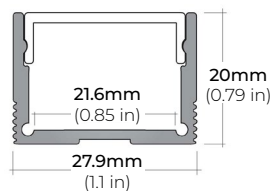

ALU-DS100

LENGTHS 39" | 78" | 84"
LENS Clear, Frosted
FINISH Silver

ALP-50C (CORNER)

LENGTHS 48" | 84" | 98"
LENS Frosted
FINISH White | Black | Silver

ALP-70

LENGTHS 49" | 84" | 98"
LENS Frosted
FINISH White | Black | Silver

ALP-80

LENGTHS 49" | 98"
LENS Frosted
FINISH Silver

ALP-90

LENGTHS 48" | 96"
LENS Frosted
FINISH Silver

ALP-102

LENGTHS 49" | 98"
LENS Frosted, Black, Asymmetric, Double Asymmetric
FINISH Black | Silver | White

ALP-130

LENGTHS 49" | 84" | 98"
LENS Frosted
FINISH Silver | Black

ALP-140

LENGTHS 48" | 98"
LENS Frosted
FINISH Silver

* For more compatible profiles, visit corelightingusa.com

LSM-60

6.0W INDOOR FLEXIBLE LED STRIP