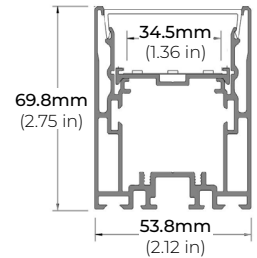

ALP-130

LENGTHS 49" | 84" | 98"
LENS Frosted
FINISH Silver | Black

ALP-140

LENGTHS 48" | 98"
LENS Frosted
FINISH Silver

* For more compatible profiles, visit corelightingusa.com

LSM-60

6.0W INDOOR FLEXIBLE LED STRIP

COMPATIBLE ALUMINUM PROFILES

SURFACE PROFILES

ALP-150LX

LENGTHS 49" | 98"
LENS Frosted
FINISH White | Black

ALP-160

LENGTHS 49" | 98"
LENS Frosted
FINISH Silver

ALP-190

LENGTHS 48" | 98"
LENS Frosted
FINISH Silver

ALP-230N

LENGTHS 49" | 98"
LENS Frosted
FINISH Silver

* For more compatible profiles, visit corelightingusa.com

RECESSED PROFILES

ALP-70R

LENGTHS 48" | 98"
LENS Frosted
FINISH Black | Silver

ALP-102R

LENGTHS 49" | 98"
LENS Frosted
FINISH Silver