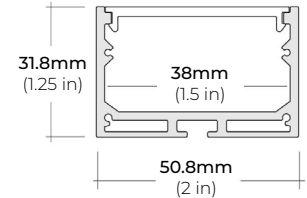

ALP-130

LENGTHS 49" | 84" | 98"
LENS Frosted
FINISH Silver | Black

ALP-140

LENGTHS 48" | 98"
LENS Frosted
FINISH Silver

* For more compatible profiles, visit corelightingusa.com

LSM-60

6.0W INDOOR FLEXIBLE LED STRIP

COMPATIBLE ALUMINUM PROFILES

SURFACE PROFILES

ALP-150LX

LENGTHS 49" | 98"
LENS Frosted
FINISH White | Black

ALP-160

LENGTHS 49" | 98"
LENS Frosted
FINISH Silver

ALP-190

LENGTHS 48" | 98"
LENS Frosted
FINISH Silver

ALP-230N

LENGTHS 49" | 98"
LENS Frosted
FINISH Silver

* For more compatible profiles, visit corelightingusa.com

RECESSED PROFILES

ALP-70R

LENGTHS 48" | 98"
LENS Frosted
FINISH Black | Silver

ALP-102R

LENGTHS 49" | 98"
LENS Frosted
FINISH Silver