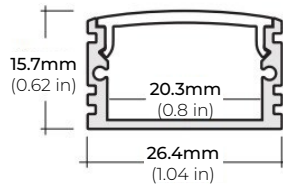

SPECIFICATIONS

INPUT VOLTAGE	24V DC
POWER CONSUMPTION	6W/Ft.
NO. OF LEDS	72 LEDs per Ft.
LUMEN OUTPUT	473 Lm/Ft. (3000K)
CRI	95+
COLOR TEMPERATURE	22K / 24K / 27K / 30K / 35K 40K / 50K / 60K / RD / BL
DIMMING	MLV, ELV, 0-10 and TRIAC
MAXIMUM RUN LENGTH	16 Ft.
CUTTABLE	Every 1 in (25.4mm)
BINNING	1.5 Step Macadam Elipse
OPERATING TEMPERATURE	-40°F (-40°C) ~ +140°F (+60°C)
BEAM ANGLE	120°
IP RATING	Dry location (Indoor)
CERTIFICATIONS	UL Listed, TITLE 24 JAB
LUMEN MAINTENANCE	50,000 Hrs

*1 = Custom length per FT. (Cutttable every 1")

* Custom color finishes require powder coating. Allow 7 days leads time.

LSM-60

6.0W INDOOR FLEXIBLE LED STRIP

DIMENSIONS

COMPATIBLE ALUMINUM PROFILES

SURFACE PROFILES

ALU-DS100

LENGTHS 39" | 78" | 84"
LENS Clear, Frosted
FINISH Silver

ALP-50C (CORNER)

LENGTHS 48" | 84" | 98"
LENS Frosted
FINISH White | Black | Silver

ALP-70

LENGTHS 49" | 84" | 98"
LENS Frosted
FINISH White | Black | Silver

ALP-80

LENGTHS 49" | 98"
LENS Frosted
FINISH Silver

ALP-90

LENGTHS 48" | 96"
LENS Frosted
FINISH Silver

ALP-102

LENGTHS 49" | 98"
LENS Frosted, Black, Asymmetric, Double Asymmetric
FINISH Black | Silver | White