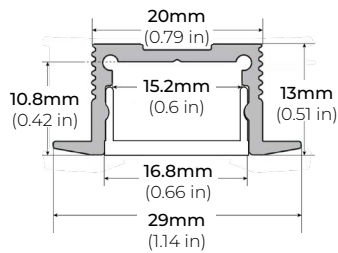

COMPATIBLE ALUMINUM PROFILES

SURFACE PROFILES

ALP-150LX

LENGTHS 49" | 98"
LENS Frosted
FINISH White | Black

ALP-160

LENGTHS 49" | 98"
LENS Frosted
FINISH Silver

ALP-190

LENGTHS 48" | 98"
LENS Frosted
FINISH Silver

ALP-230N

LENGTHS 49" | 98"
LENS Frosted
FINISH Silver

* For more compatible profiles, visit corelightingusa.com

RECESSED PROFILES

ALP-70R

LENGTHS 48" | 98"
LENS Frosted
FINISH Black | Silver

ALP-102R

LENGTHS 49" | 98"
LENS Frosted
FINISH Silver