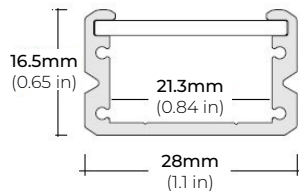

ALU-DS100

LENGTHS 39" | 78" | 84"
LENS Clear, Frosted
FINISH Silver

ALP-50C (CORNER)

LENGTHS 48" | 84" | 98"
LENS Frosted
FINISH White | Black | Silver

ALP-70

LENGTHS 49" | 84" | 98"
LENS Frosted
FINISH White | Black | Silver

ALP-80

LENGTHS 49" | 98"
LENS Frosted
FINISH Silver

ALP-90

LENGTHS 48" | 96"
LENS Frosted
FINISH Silver

ALP-102

LENGTHS 49" | 98"
LENS Frosted, Black, Asymmetric, Double Asymmetric
FINISH Black | Silver | White