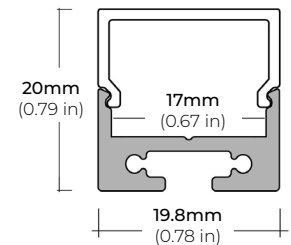

ALU-DS100

LENGTHS 39" | 78" | 84"
LENS Clear, Frosted
FINISH Silver

ALP-50C (CORNER)

LENGTHS 48" | 84" | 98"
LENS Frosted
FINISH White | Black | Silver

ALP-70

LENGTHS 49" | 84" | 98"
LENS Frosted
FINISH White | Black | Silver

ALP-80

LENGTHS 49" | 98"
LENS Frosted
FINISH Silver

ALP-90

LENGTHS 48" | 96"
LENS Frosted
FINISH Silver

ALP-102

LENGTHS 49" | 98"
LENS Frosted, Black, Asymmetric, Double Asymmetric
FINISH Black | Silver | White