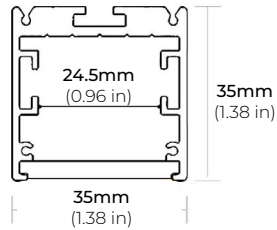

ALP-80

LENGTHS 49" | 98"
LENS Frosted
FINISH Silver

ALP-90

LENGTHS 48" | 96"
LENS Frosted
FINISH Silver

ALP-102

LENGTHS 49" | 98"
LENS Frosted, Black, Asymmetric, Double Asymmetric
FINISH Black | Silver | White

ALP-130

LENGTHS 49" | 84" | 98"
LENS Frosted
FINISH Silver | Black

ALP-140

LENGTHS 48" | 98"
LENS Frosted
FINISH Silver

* For more compatible profiles, visit corelightingusa.com

LSM-60

6.0W INDOOR FLEXIBLE LED STRIP

COMPATIBLE ALUMINUM PROFILES

SURFACE PROFILES

ALP-150LX

LENGTHS 49" | 98"
LENS Frosted
FINISH White | Black

ALP-160

LENGTHS 49" | 98"
LENS Frosted
FINISH Silver

ALP-190

LENGTHS 48" | 98"
LENS Frosted
FINISH Silver