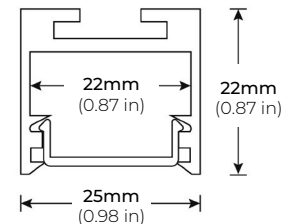

ALU-DS100

LENGTHS 39" | 78" | 84"
LENS Clear, Frosted
FINISH Silver

ALP-50C (CORNER)

LENGTHS 48" | 84" | 98"
LENS Frosted
FINISH White | Black | Silver

ALP-70

LENGTHS 49" | 84" | 98"
LENS Frosted
FINISH White | Black | Silver

ALP-80

LENGTHS 49" | 98"
LENS Frosted
FINISH Silver

ALP-90

LENGTHS 48" | 96"
LENS Frosted
FINISH Silver

ALP-102

LENGTHS 49" | 98"
LENS Frosted, Black, Asymmetric, Double Asymmetric
FINISH Black | Silver | White