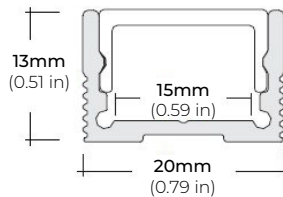

SPECIFICATIONS

INPUT VOLTAGE	24V DC
POWER CONSUMPTION	6W/Ft.
NO. OF LEDS	72 LEDs per Ft.
LUMEN OUTPUT	473 Lm/Ft. (3000K)
CRI	95+
COLOR TEMPERATURE	22K / 24K / 27K / 30K / 35K 40K / 50K / 60K / RD / BL
DIMMING	MLV, ELV, 0-10 and TRIAC
MAXIMUM RUN LENGTH	16 Ft.
CUTTABLE	Every 1 in (25.4mm)
BINNING	1.5 Step Macadam Elipse
OPERATING TEMPERATURE	-40°F (-40°C) ~ +140°F (+60°C)
BEAM ANGLE	120°
IP RATING	Dry location (Indoor)
CERTIFICATIONS	UL Listed, TITLE 24 JAB
LUMEN MAINTENANCE	50,000 Hrs

*1 = Custom length per FT. (Cutttable every 1")

* Custom color finishes require powder coating. Allow 7 days leads time.

LSM-60

6.0W INDOOR FLEXIBLE LED STRIP

DIMENSIONS

COMPATIBLE ALUMINUM PROFILES

SURFACE PROFILES

ALU-DS100

LENGTHS 39" | 78" | 84"
LENS Clear, Frosted
FINISH Silver

ALP-50C (CORNER)

LENGTHS 48" | 84" | 98"
LENS Frosted
FINISH White | Black | Silver

ALP-70

LENGTHS 49" | 84" | 98"
LENS Frosted
FINISH White | Black | Silver

ALP-80

LENGTHS 49" | 98"
LENS Frosted
FINISH Silver

ALP-90

LENGTHS 48" | 96"
LENS Frosted
FINISH Silver

ALP-102

LENGTHS 49" | 98"
LENS Frosted, Black, Asymmetric, Double Asymmetric
FINISH Black | Silver | White