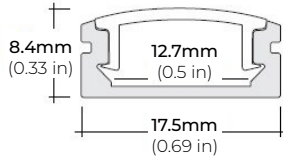

SPECIFICATIONS

INPUT VOLTAGE	24V DC
POWER CONSUMPTION	5.5W per Ft.
NO. OF LEDS	64 LEDs per Ft.
LUMEN OUTPUT	420 Lm/Ft.
CRI	95+
DIMMING/ CONTROL	MLV, ELV, 0-10 and TRIAC
MAXIMUM RUN LENGTH	16 Ft.
FIELD CUTTABLE	Every 2.4 in (61.1mm)
BINNING	1.5 Step Macadam Elipse
OPERATING TEMPERATURE	-40°F (-40°C) ~ 140°F (60°C)
BEAM ANGLE	120°
IP RATING	IP20 (Indoor)
CERTIFICATIONS	UL Listed, TITLE 24 JA8, RoHS
LUMEN MAINTENANCE	50,000 Hrs.

COMPATIBLE ALUMINUM PROFILES

SURFACE PROFILES

ALU-SF

LENGTHS 39" | 78" | 84" | 98"
LENS Clear, Frosted
FINISH Black | Silver

ALU-CN (CORNER)

LENGTHS 39" | 78" | 84" | 96"
LENS Clear, Frosted
FINISH Silver

ALU-DS100

LENGTHS 39" | 78" | 84"
LENS Clear, Frosted
FINISH Silver

ALP-70

LENGTHS 49" | 84" | 98"
LENS Frosted
FINISH Black | Silver

ALP-75C (CORNER)

LENGTHS 49" | 84" | 98"
LENS Frosted
FINISH Black | Silver

ALP-80