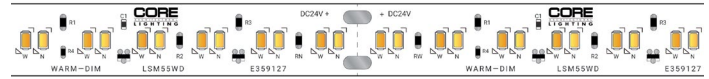

LSM-55WD

5.5W INDOOR AUTO WARM-DIM FLEXIBLE LED STRIP

Project _____
Location _____
Quote/ Ref # _____

LSM-55WD is a new warm-dim LED strip with smart chip technology. Using a standard wall box dimmer, LED light source automatically shifts color temperature from 3000K down to 1800K as it is being dimmed. LSM-55WD provides Warm-Dim technology at a fraction of the price without the need for any special lighting control system.

SPECIFICATIONS

INPUT VOLTAGE	24V DC
POWER CONSUMPTION	5.5W per Ft.
NO. OF LEDS	64 LEDs per Ft.
LUMEN OUTPUT	420 Lm/Ft.
CRI	95+
DIMMING/ CONTROL	MLV, ELV, 0-10 and TRIAC
MAXIMUM RUN LENGTH	16 Ft.
FIELD CUTTABLE	Every 2.4 in (61.1mm)
BINNING	1.5 Step Macadam Elipse
OPERATING TEMPERATURE	-40°F (-40°C) ~ 140°F (60°C)
BEAM ANGLE	120°
IP RATING	IP20 (Indoor)
CERTIFICATIONS	UL Listed, TITLE 24 JA8, RoHS
LUMEN MAINTENANCE	50,000 Hrs.