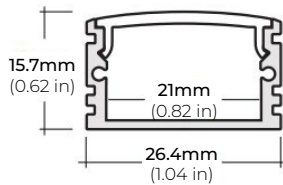

SPECIFICATIONS

INPUT VOLTAGE	24V DC
POWER CONSUMPTION	5.5W per Ft.
NO. OF LEDS	64 LEDs per Ft.
LUMEN OUTPUT	420 Lm/Ft.
CRI	95+
DIMMING/ CONTROL	MLV, ELV, 0-10 and TRIAC
MAXIMUM RUN LENGTH	16 Ft.
FIELD CUTTABLE	Every 2.4 in (61.1mm)
BINNING	1.5 Step Macadam Elipse
OPERATING TEMPERATURE	-40°F (-40°C) ~ 140°F (60°C)
BEAM ANGLE	120°
IP RATING	IP20 (Indoor)
CERTIFICATIONS	UL Listed, TITLE 24 JA8, RoHS
LUMEN MAINTENANCE	50,000 Hrs.

COMPATIBLE ALUMINUM PROFILES

SURFACE PROFILES

ALU-SF

LENGTHS 39" | 78" | 84" | 98"
LENS Clear, Frosted
FINISH Black | Silver

ALU-CN (CORNER)

LENGTHS 39" | 78" | 84" | 96"
LENS Clear, Frosted
FINISH Silver

ALU-DS100

LENGTHS 39" | 78" | 84"
LENS Clear, Frosted
FINISH Silver

ALP-70

LENGTHS 49" | 84" | 98"
LENS Frosted
FINISH Black | Silver

ALP-75C (CORNER)

LENGTHS 49" | 84" | 98"
LENS Frosted
FINISH Black | Silver

ALP-80

LENGTHS 49" | 98"
LENS Frosted
FINISH Silver

ALP-90

LENGTHS 48" | 96"
LENS Frosted
FINISH Black | Silver

ALP-130

LENGTHS 49" | 84" | 98"
LENS Frosted
FINISH Silver | Black

* For more compatible profiles, visit corelightingusa.com