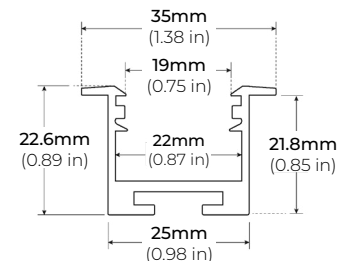

RECESSED PROFILES

ALP-70R

LENGTHS 48" | 98"
LENS Frosted
FINISH Black | Silver

ALP-102R

LENGTHS 49" | 98"
LENS Frosted, Black, Asymmetric, Double Asymmetric
FINISH Silver

* For more compatible profiles, visit corelightingusa.com