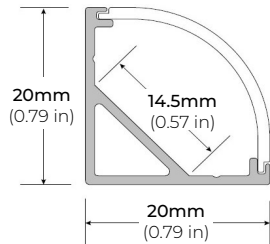

COMPATIBLE ALUMINUM PROFILES

SURFACE PROFILES

ALU-SF

LENGTHS 39" | 78" | 84" | 98"
LENS Clear, Frosted
FINISH Black | Silver

ALU-CN (CORNER)

LENGTHS 39" | 78" | 84" | 96"
LENS Clear, Frosted
FINISH Silver

ALU-DS100

LENGTHS 39" | 78" | 84"
LENS Clear, Frosted
FINISH Silver

ALP-70

LENGTHS 49" | 84" | 98"
LENS Frosted
FINISH Black | Silver

ALP-75C (CORNER)

LENGTHS 49" | 84" | 98"
LENS Frosted
FINISH Black | Silver

ALP-80

LENGTHS 49" | 98"
LENS Frosted
FINISH Silver

ALP-90

LENGTHS 48" | 96"
LENS Frosted
FINISH Black | Silver

ALP-130

LENGTHS 49" | 84" | 98"
LENS Frosted
FINISH Silver | Black

* For more compatible profiles, visit corelightingusa.com