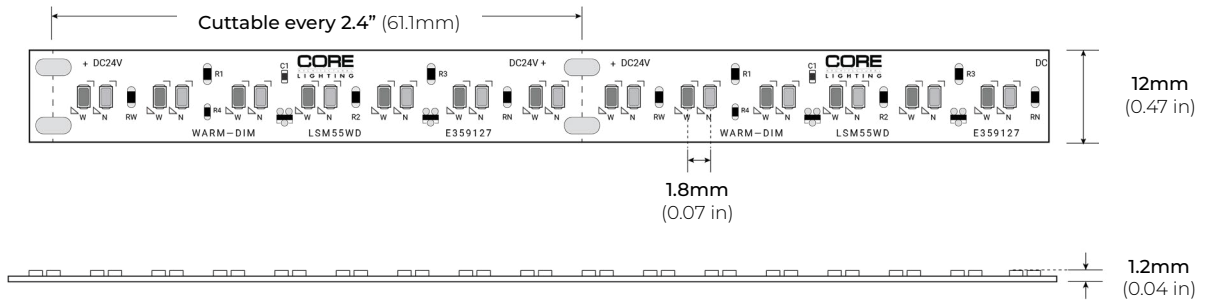

LSM-55WD

5.5W INDOOR AUTO WARM-DIM FLEXIBLE LED STRIP

DIMENSIONS

COMPATIBLE CONNECTORS

HP PRO CONNECTORS

QUICK CONNECT SNAP-ON

LSA-HW24-HPX12 24" HARDWIRE CONNECTOR
LSA-HW60-HPX12 60" HARDWIRE CONNECTOR

LSA-EX3-HPX12 3" LINK
LSA-EX8-HPX12 8" LINK
LSA-EX24-HPX12 24" LINK