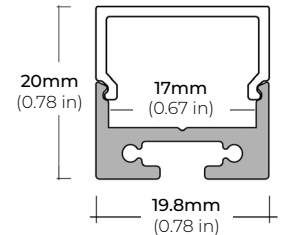

COMPATIBLE ALUMINUM PROFILES

SURFACE PROFILES

ALU-SF

LENGTHS 39" | 78" | 84" | 98"
LENS Clear, Frosted
FINISH Black | Silver

ALU-CN (CORNER)

LENGTHS 39" | 78" | 84" | 96"
LENS Clear, Frosted
FINISH Silver

ALU-DS100

LENGTHS 39" | 78" | 84"
LENS Clear, Frosted
FINISH Silver

ALP-70

LENGTHS 49" | 84" | 98"
LENS Frosted
FINISH Black | Silver

ALP-75C (CORNER)

LENGTHS 49" | 84" | 98"
LENS Frosted
FINISH Black | Silver

ALP-80

LENGTHS 49" | 98"
LENS Frosted
FINISH Silver

ALP-90

LENGTHS 48" | 96"
LENS Frosted
FINISH Black | Silver

ALP-130

LENGTHS 49" | 84" | 98"
LENS Frosted
FINISH Silver | Black

* For more compatible profiles, visit corelightingusa.com