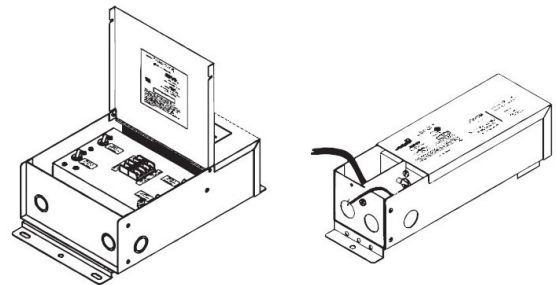

PSDH SERIES HIGH PERFORMANCE MAGNETIC LOW VOLTAGE (MLV)

PSDH-48W-24V	CLASS 2	11.25" X 3.37" X 3.25"
PSDH-96W-24V	CLASS 2	11.25" X 3.37" X 3.25"
PSDH-288W-24V	CLASS 2	14.25" X 8.43" X 4.43"