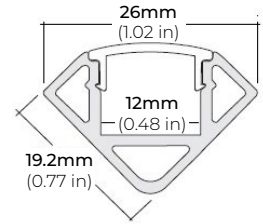

SPECIFICATIONS

INPUT VOLTAGE	24V DC
POWER CONSUMPTION	5.5W per Ft.
NO. OF LEDS	64 LEDs per Ft.
LUMEN OUTPUT	420 Lm/Ft.
CRI	95+
DIMMING/ CONTROL	MLV, ELV, 0-10 and TRIAC
MAXIMUM RUN LENGTH	16 Ft.
FIELD CUTTABLE	Every 2.4 in (61.1mm)
BINNING	1.5 Step Macadam Elipse
OPERATING TEMPERATURE	-40°F (-40°C) ~ 140°F (60°C)
BEAM ANGLE	120°
IP RATING	IP20 (Indoor)
CERTIFICATIONS	UL Listed, TITLE 24 JA8, RoHS
LUMEN MAINTENANCE	50,000 Hrs.

COMPATIBLE ALUMINUM PROFILES

SURFACE PROFILES

ALU-SF

LENGTHS 39" | 78" | 84" | 98"
LENS Clear, Frosted
FINISH Black | Silver

ALU-CN (CORNER)

LENGTHS 39" | 78" | 84" | 96"
LENS Clear, Frosted
FINISH Silver

ALU-DS100

LENGTHS 39" | 78" | 84"
LENS Clear, Frosted
FINISH Silver

ALP-70

LENGTHS 49" | 84" | 98"
LENS Frosted
FINISH Black | Silver

ALP-75C (CORNER)

LENGTHS 49" | 84" | 98"
LENS Frosted
FINISH Black | Silver

ALP-80

LENGTHS 49" | 98"
LENS Frosted
FINISH Silver

ALP-90

LENGTHS 48" | 96"
LENS Frosted
FINISH Black | Silver

ALP-130

LENGTHS 49" | 84" | 98"
LENS Frosted
FINISH Silver | Black

* For more compatible profiles, visit corelightingusa.com