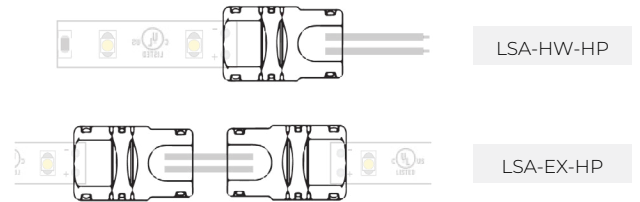

LSM-55WD

5.5W INDOOR AUTO WARM-DIM FLEXIBLE LED STRIP

DIMENSIONS

COMPATIBLE CONNECTORS

HP PRO CONNECTORS

QUICK CONNECT SNAP-ON

LSA-HW24-HPX12 24" HARDWIRE CONNECTOR
LSA-HW60-HPX12 60" HARDWIRE CONNECTOR

LSA-EX3-HPX12 3" LINK
LSA-EX8-HPX12 8" LINK
LSA-EX24-HPX12 24" LINK