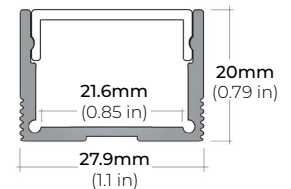

LENGTHS 39" | 78" | 84"
LENS Clear, Frosted
FINISH Silver

ALP-70

LENGTHS 49" | 84" | 98"
LENS Frosted
FINISH Black | Silver

ALP-75C (CORNER)

LENGTHS 49" | 84" | 98"
LENS Frosted
FINISH Black | Silver

ALP-80

LENGTHS 49" | 98"
LENS Frosted
FINISH Silver

ALP-90

LENGTHS 48" | 96"
LENS Frosted
FINISH Black | Silver

ALP-130

LENGTHS 49" | 84" | 98"
LENS Frosted
FINISH Silver | Black

* For more compatible profiles, visit corelightingusa.com

RECESSED PROFILES

ALP-70R

LENGTHS 48" | 98"
LENS Frosted
FINISH Black | Silver

ALP-102R

LENGTHS 49" | 98"
LENS Frosted, Black, Asymmetric, Double Asymmetric
FINISH Silver

* For more compatible profiles, visit corelightingusa.com