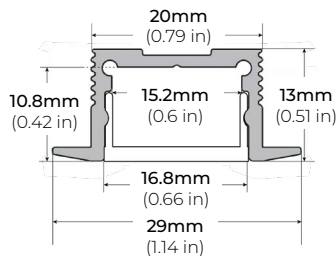

LENGTHS 39" | 78" | 84"
LENS Clear, Frosted
FINISH Silver

ALP-70

LENGTHS 49" | 84" | 98"
LENS Frosted
FINISH Black | Silver

ALP-75C (CORNER)

LENGTHS 49" | 84" | 98"
LENS Frosted
FINISH Black | Silver

ALP-80

LENGTHS 49" | 98"
LENS Frosted
FINISH Silver

ALP-90

LENGTHS 48" | 96"
LENS Frosted
FINISH Black | Silver

ALP-130

LENGTHS 49" | 84" | 98"
LENS Frosted
FINISH Silver | Black

* For more compatible profiles, visit corelightingusa.com

RECESSED PROFILES

ALP-70R

LENGTHS 48" | 98"
LENS Frosted
FINISH Black | Silver

ALP-102R

LENGTHS 49" | 98"
LENS Frosted, Black, Asymmetric, Double Asymmetric
FINISH Silver

* For more compatible profiles, visit corelightingusa.com