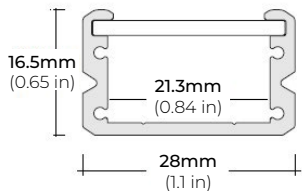

SPECIFICATIONS

INPUT VOLTAGE	24V DC
POWER CONSUMPTION	5.5W per Ft.
NO. OF LEDS	64 LEDs per Ft.
LUMEN OUTPUT	420 Lm/Ft.
CRI	95+
DIMMING/ CONTROL	MLV, ELV, 0-10 and TRIAC
MAXIMUM RUN LENGTH	16 Ft.
FIELD CUTTABLE	Every 2.4 in (61.1mm)
BINNING	1.5 Step Macadam Elipse
OPERATING TEMPERATURE	-40°F (-40°C) ~ 140°F (60°C)
BEAM ANGLE	120°
IP RATING	IP20 (Indoor)
CERTIFICATIONS	UL Listed, TITLE 24 JA8, RoHS
LUMEN MAINTENANCE	50,000 Hrs.

COMPATIBLE ALUMINUM PROFILES

SURFACE PROFILES

ALU-SF

LENGTHS 39" | 78" | 84" | 98"
LENS Clear, Frosted
FINISH Black | Silver

ALU-CN (CORNER)

LENGTHS 39" | 78" | 84" | 96"
LENS Clear, Frosted
FINISH Silver

ALU-DS100

LENGTHS 39" | 78" | 84"
LENS Clear, Frosted
FINISH Silver

ALP-70

LENGTHS 49" | 84" | 98"
LENS Frosted
FINISH Black | Silver

ALP-75C (CORNER)

LENGTHS 49" | 84" | 98"
LENS Frosted
FINISH Black | Silver

ALP-80

LENGTHS 49" | 98"
LENS Frosted
FINISH Silver

ALP-90

LENGTHS 48" | 96"
LENS Frosted
FINISH Black | Silver

ALP-130

LENGTHS 49" | 84" | 98"
LENS Frosted
FINISH Silver | Black

* For more compatible profiles, visit corelightingusa.com