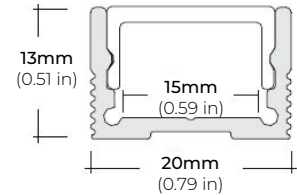

SPECIFICATIONS

INPUT VOLTAGE	24V DC
POWER CONSUMPTION	5.5W per Ft.
NO. OF LEDS	64 LEDs per Ft.
LUMEN OUTPUT	420 Lm/Ft.
CRI	95+
DIMMING/ CONTROL	MLV, ELV, 0-10 and TRIAC
MAXIMUM RUN LENGTH	16 Ft.
FIELD CUTTABLE	Every 2.4 in (61.1mm)
BINNING	1.5 Step Macadam Elipse
OPERATING TEMPERATURE	-40°F (-40°C) ~ 140°F (60°C)
BEAM ANGLE	120°
IP RATING	IP20 (Indoor)
CERTIFICATIONS	UL Listed, TITLE 24 JA8, RoHS
LUMEN MAINTENANCE	50,000 Hrs.

COMPATIBLE ALUMINUM PROFILES

SURFACE PROFILES

ALU-SF

LENGTHS 39" | 78" | 84" | 98"
LENS Clear, Frosted
FINISH Black | Silver

ALU-CN (CORNER)

LENGTHS 39" | 78" | 84" | 96"
LENS Clear, Frosted
FINISH Silver

ALU-DS100

LENGTHS 39" | 78" | 84"
LENS Clear, Frosted
FINISH Silver

ALP-70

LENGTHS 49" | 84" | 98"
LENS Frosted
FINISH Black | Silver

ALP-75C (CORNER)

LENGTHS 49" | 84" | 98"
LENS Frosted
FINISH Black | Silver

ALP-80