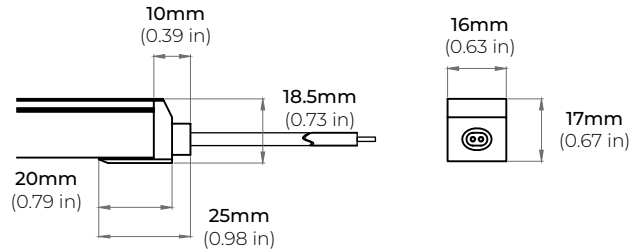

LNT-65 SPA SERIES

2W SAUNA/ STEAM RATED FLEXIBLE LED NEON SERIES

POWER FEED

BF
BOTTOM FEED

SFL
SIDE FEED LEFT

SFR
SIDE FEED RIGHT

EF
END FEED

LNT65-EC
END CAP