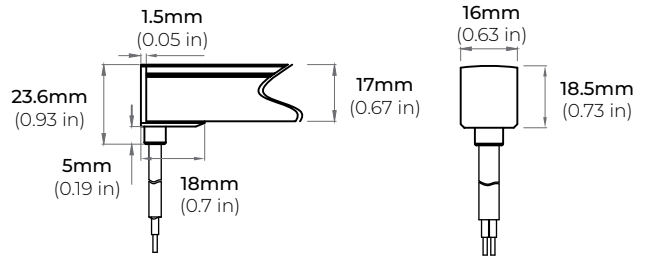

LNT-65 SPA SERIES

2W SAUNA/ STEAM RATED FLEXIBLE LED NEON SERIES

POWER FEED

BF
BOTTOM FEED