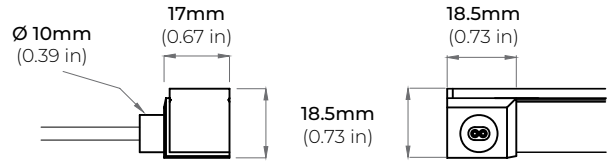

SFL
SIDE FEED LEFT