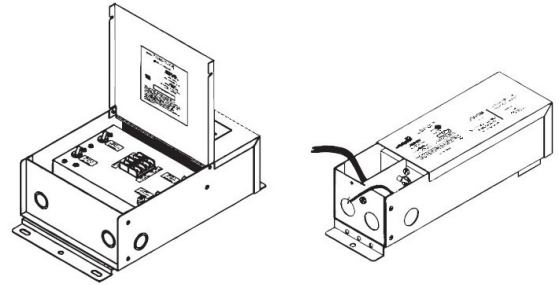

PSDH SERIES HIGH PERFORMANCE MAGNETIC LOW VOLTAGE (MLV)

PSDH-48W-24V	CLASS 2	11.25" X 3.37" X 3.25"
PSDH-96W-24V	CLASS 2	11.25" X 3.37" X 3.25"
PSDH-288W-24V	CLASS 2	14.25" X 8.43" X 4.43"