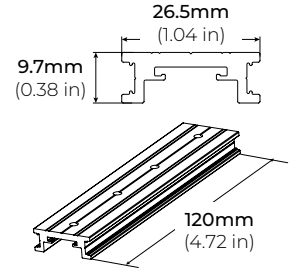

LNT65-ARC39-SI
39" PROFILE (SILVER)

LNT65-ARC39-WH
39" PROFILE (WHITE)

LNT65-ARC39-BK
39" PROFILE (BLACK)

LNT65-ARC-EC
END CAPS

* Set of 2 (1 with Hole and 1 without Hole)

* Sold Separately

LNT65-ARC39

LNT65-ARC-EC