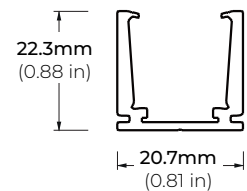

LNT-65 SPA SERIES

2W SAUNA/ STEAM RATED FLEXIBLE LED NEON SERIES

UPDATED: 03.28.25

DIMENSIONS

LNT65-HB (HORIZONTAL BEND)

LNT65-VB (VERTICAL BEND)

POWER FEED CHOKER

All CORE Lighting IP67/IP68 Neons include a choker that sits roughly 5" from the end of the Neon.

*Warranty is void if removed.

COMPATIBLE ACCESSORIES

SELF LOCKING ALUMINUM PROFILE

LNT65-AC2
2" PROFILE

LNT65-AC39
39" PROFILE