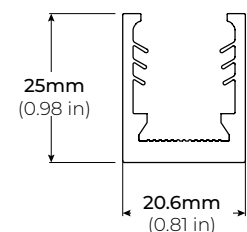

FLEXIBLE PROFILE

LNT65-SPX39-WH
39" PROFILE (WHITE)

LNT65-SPX39-BK
39" PROFILE (BLACK)