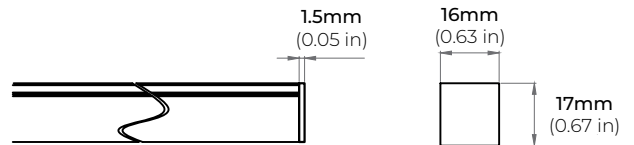

BF
BOTTOM FEED

SFL
SIDE FEED LEFT

SFR
SIDE FEED RIGHT

EF
END FEED

LNT65-EC
END CAP

LNT-65 SPA SERIES

2W SAUNA/ STEAM RATED FLEXIBLE LED NEON SERIES

CUTTING LENGTH CODES

LNT-65 Spa Series is cuttable every 2.19" (5.56CM). Please refer to the chart below to determine actual lengths once LED is cut versus actual lengths required or specified.

Total Length Calculation = Order Code Length + End Feed option Length