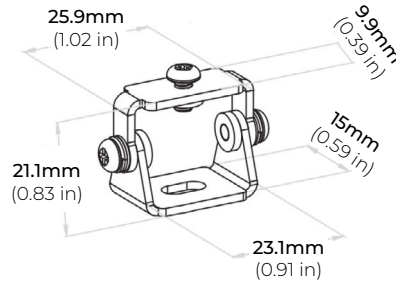

LNT-65 SPA SERIES

2W SAUNA/ STEAM RATED FLEXIBLE LED NEON SERIES

COMPATIBLE ACCESSORIES

RACEWAY PROFILE

LNT65-ARC39-SI
39" PROFILE (SILVER)

LNT65-ARC39-WH
39" PROFILE (WHITE)

LNT65-ARC39-BK
39" PROFILE (BLACK)

LNT65-ARC-EC
END CAPS

* Set of 2 (1 with Hole and 1 without Hole)

* Sold Separately

LNT65-ARC-EC

LNT65-ARC-JB
JOINER BRACKET

* Sold Separately

LNT65-BKT-ADJ
ADJUSTABLE BRACKET

* Only compatible with LNT65-AC2 and LNT65-AC39