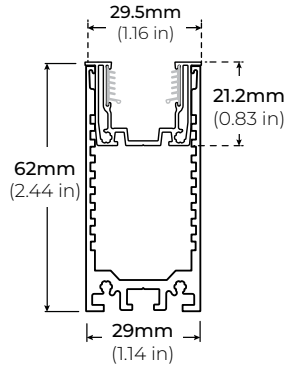

LNT-65 SPA SERIES

2W SAUNA/ STEAM RATED FLEXIBLE LED NEON SERIES

COMPATIBLE ACCESSORIES

RACEWAY PROFILE

LNT65-ARC39-SI
39" PROFILE (SILVER)

LNT65-ARC39-WH
39" PROFILE (WHITE)

LNT65-ARC39-BK
39" PROFILE (BLACK)

LNT65-ARC-EC
END CAPS

* Set of 2 (1 with Hole and 1 without Hole)

* Sold Separately

LNT65-ARC39

LNT65-ARC-EC