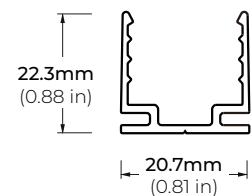

PLASTIC PROFILE

LNT65-PC39
39" PROFILE