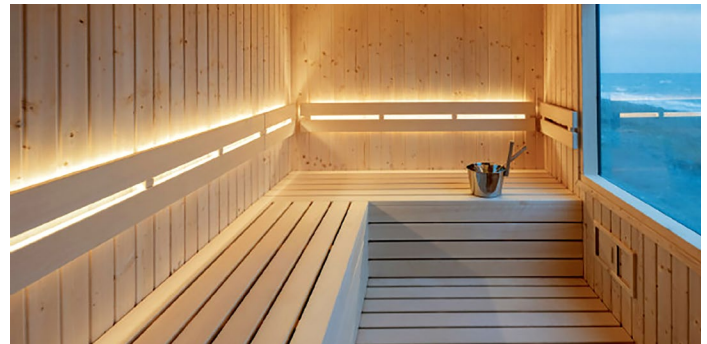

LNT-65 SPA SERIES

2W SAUNA/ STEAM RATED FLEXIBLE LED NEON SERIES

Project _____
Location _____
Quote/ Ref # _____

The **LNT65-SPA Series** is a high performance flexible LED fixture designed for use in a sauna/steam environment. Designed to resist high temperatures with its adaptive constant current control built-in feature. It is a flexible strip light that can bend around contours or tight curves horizontally or vertically without being damaged.

SPECIFICATIONS

INPUT VOLTAGE	24V DC Constant Voltage
POWER CONSUMPTION	2W per Ft.
LUMEN OUTPUT	138 Lm/ Ft.
CRI	88+
COLOR TEMPERATURE	24K/ 27K/ 30K/ 35K/ 40K/ 50K RD/ GN/ BL/ AM/ PK/ YW
DIMMING/ CONTROL	MLV, ELV, 0-10 and TRIAC
MAXIMUM RUN LENGTH	32 Ft.
CUTTABLE	Every 55.6mm (2.19 in)
STORAGE TEMPERATURE	-40°F (-40°C) to 176°F (80°C)
OPERATING TEMPERATURE	-4°F (-20°C) to 194°F (90°C)
BEAM ANGLE	160°
LED CHIP	NICHIA
HUMIDITY	0-95% Non Condensing
IP RATING	IP67
CERTIFICATIONS	UL Listed
LUMEN MAINTENANCE	50,000 Hrs.

FEATURES

- Sauna/ Steam rated for use in higher temperatures
- High color consistency and smooth illumination
- Multiple CCT options available
- Continuous run length up to 32 Ft.
- Bottom, Side and End Feed options
- UL Listed (US and Canada)

MODEL	SURFACE	COLOR TEMP	VOLT	LENGTH	POWER FEED	FEED LENGTH
LNT-65SPA	HB Horizontal Bend	24K 2400K	RD Red	24 24V DC	Please refer to page 4-5 for exact lengths with corresponding ordering codes.	HW3 3 Ft. Power Feed
		27K 2700K	GN Green			HW10 10 Ft. Power Feed
	30K 3000K	BL Blue	HW15 15 Ft. Power Feed			
	35K 3500K	AM Amber	HW30 30 Ft. Power Feed			
	40K 4000K	PK Pink	HW50 50 Ft. Power Feed			
	50K 5000K	YW Yellow				
	VB Vertical Bend				BF Bottom Feed	
					SFL Side Feed Left	
					SFR Side Feed Right	
					EF End Feed