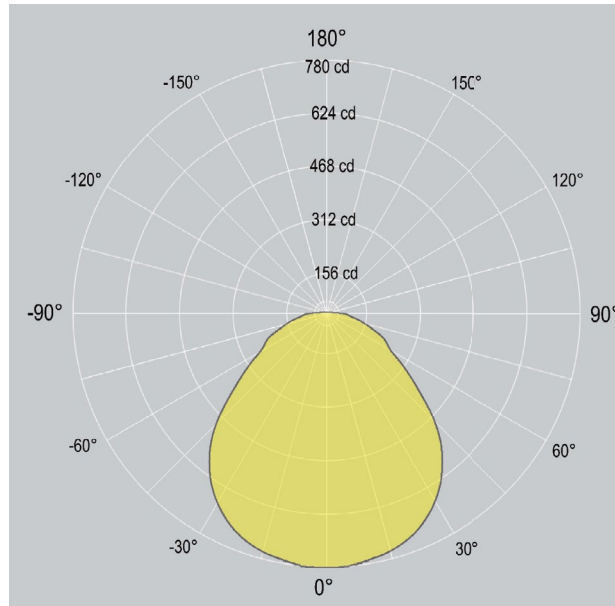

LIGHT DISTRIBUTION

ACCESSORIES

ALP900-SC
JOINING CONNECTOR KIT

*Sold Separately