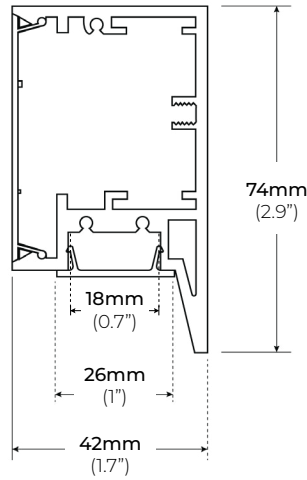

SPECIFICATIONS

INPUT VOLTAGE	24V
POWER CONSUMPTION	4W/ 5.5W/ 7W
LUMEN OUTPUT	704 Lm/ Ft. (30K)
BEAM ANGLE	180°
COLOR TEMPERATURE	27K/ 30K/ 35K/ 40K/ 50K/ 65K
MAX RUN	Linkable up to 32 ft.
CRI	90
DIMMING	ELV, 0-10V, DALI and DMX
HOUSING	Extruded Aluminum
AMBIENT TEMPERATURE ENVIRONMENT	-4° (-20°C) to 122° (50°C) Dry/ Damp Locations
CERTIFICATIONS	UL Listed
LUMEN MAINTENANCE	50,000 Hrs.
WARRANTY	5-Year Limited

CORA DIRECT

DIRECT LINEAR LED WALL MOUNT

DIMENSIONS

LIGHT DISTRIBUTION

ACCESSORIES

ALP900-SC
JOINING CONNECTOR KIT

*Sold Separately