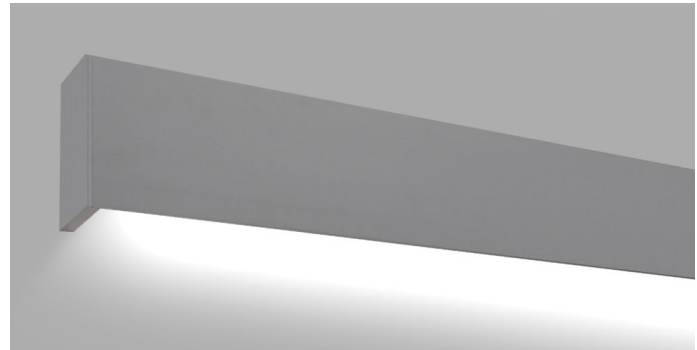

CORA DIRECT

DIRECT LINEAR LED WALL MOUNT

Project _____

Location _____

Quote/ Ref # _____

CORA DIRECT is an architectural LED luminaire, offered in three lumen output options up to 704 lumens per foot, and frosted lens to eliminate any hotspots for a uniform beam of light. Manufactured from extruded aluminum with three standard powder-coated color options makes this low profile luminaire ideal for retail, office, school or commercial applications.

SPECIFICATIONS

INPUT VOLTAGE	24V
POWER CONSUMPTION	4W/ 5.5W/ 7W
LUMEN OUTPUT	704 Lm/ Ft. (30K)
BEAM ANGLE	180°
COLOR TEMPERATURE	27K/ 30K/ 35K/ 40K/ 50K/ 65K
MAX RUN	Linkable up to 32 ft.
CRI	90
DIMMING	ELV, 0-10V, DALI and DMX
HOUSING	Extruded Aluminum
AMBIENT TEMPERATURE ENVIRONMENT	-4° (-20°C) to 122° (50°C) Dry/ Damp Locations
CERTIFICATIONS	UL Listed
LUMEN MAINTENANCE	50,000 Hrs.
WARRANTY	5-Year Limited

CORA DIRECT

DIRECT LINEAR LED WALL MOUNT

DIMENSIONS

LIGHT DISTRIBUTION

ACCESSORIES

ALP900-SC
JOINING CONNECTOR KIT

*Sold Separately