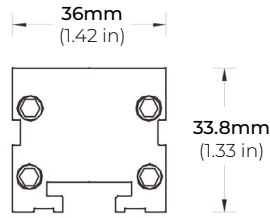

### FEATURES

- 90+ CRI
- Up to 82 Lumens per Watt
- Linkable up to 12Ft.
- Proprietary Optical Technology
- TRIAC Dimming
- Proprietary Adjustable Mounting Bracket
- Facade Wall Washing
- Graze Lighting
- Signage

### DIMENSIONS