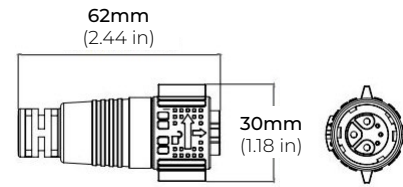

LWW-SL

HIGH-OUTPUT GEN-3 LINEAR LED WALL WASHER

COMPATIBLE ACCESSORIES

LWW-EC
END CAP
*Sold Separately