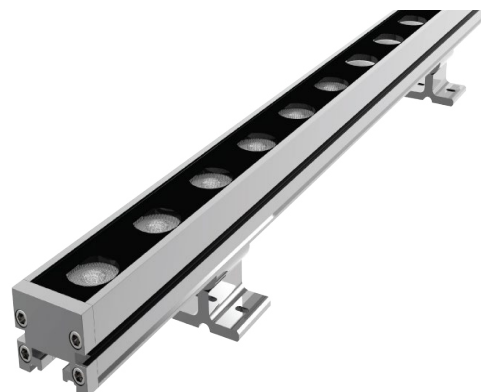

## HIGH-OUTPUT GEN-3 LINEAR LED WALL WASHER

Project \_\_\_\_\_

Location \_\_\_\_\_

Quote/ Ref # \_\_\_\_\_

**LWW-SL** Linear Wall washer series is a powerful LED flood light typically used for building facades, signs or any wall washing applications. Variety of optical lens options provides endless lighting solutions. Available in narrow, medium, wide and elliptical optic options.

### FEATURES

- 90+ CRI
- Up to 82 Lumens per Watt
- Linkable up to 12Ft.
- Proprietary Optical Technology
- TRIAC Dimming
- Proprietary Adjustable Mounting Bracket
- Facade Wall Washing
- Graze Lighting
- Signage