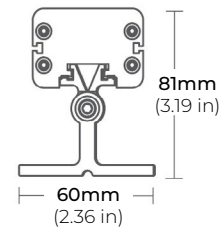

### DIMENSIONS

### OPTICS

15°

20°

25°

50°

10° x 40°

### MOUNTING ACCESSORIES

**LWW-SL-FMB**  
FIXED MOUNTING BRACKET  
\*Sold Separately

**LWW-SL-STB**  
STANDARD TILTING BRACKET  
\*Included with every Fixture

**LWW-SL-ETB**  
EXTENDED TILTING BRACKET  
\*Sold Separately