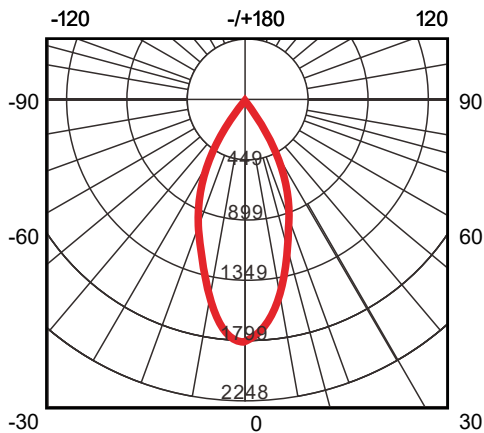

UNIT: CD
— C0-C180   — C90-C270

3500K CR180
BEAM ANGLE (50%) 10° X 40°
FIELD ANGLE (10%) 30° X 65°