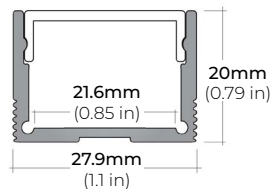

ALP-130

LENGTHS 49" | 84" | 98"
LENS Frosted
FINISH Silver | Black

ALP-140

LENGTHS 48" | 98"
LENS Frosted
FINISH Silver