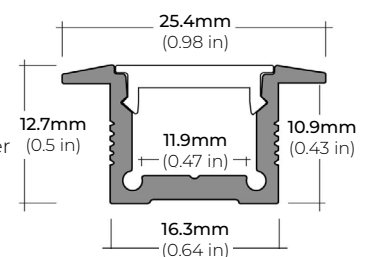

ALP-60R

LENGTHS 49" | 84" | 98"
LENS Frosted
FINISH White | Black | Silver