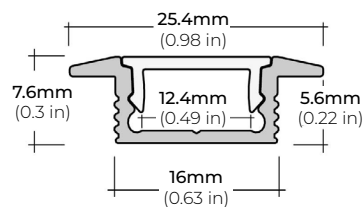

RECESSED PROFILES

ALP-20R

LENGTHS 49" | 98"
LENS Frosted
FINISH White | Black | Silver