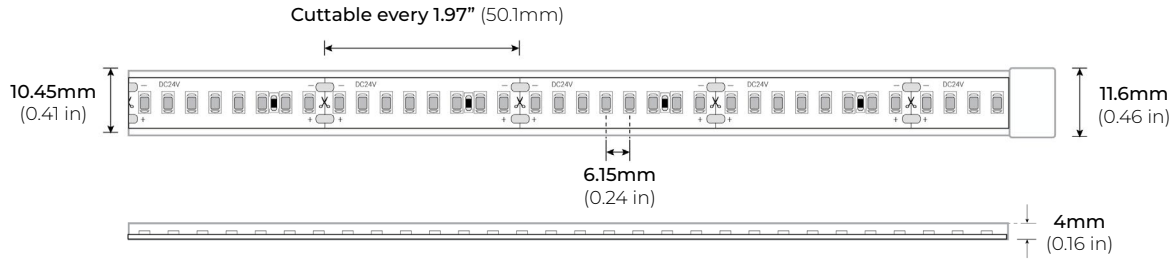

LSMW-50HF

5.0W HIGH-OUTPUT OUTDOOR FLEXIBLE LED STRIP

DIMENSIONS

COMPATIBLE ALUMINUM PROFILES

SURFACE PROFILES

ALU-DS100

LENGTHS 39" | 78" | 84"
LENS Clear, Frosted
FINISH Silver

ALP-70

LENGTHS 49.25" | 84" | 98.5"
LENS Frosted
FINISH White | Black | Silver