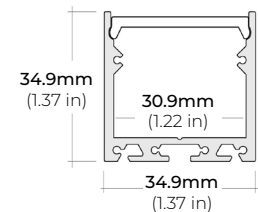

* For more compatible profiles, visit corelightingusa.com