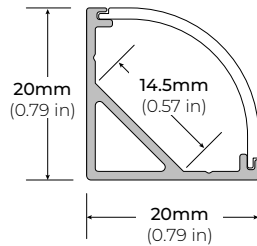

### DIMENSIONS

##### ALU-DS100

LENGTHS 39" | 78" | 84"  
LENS Clear, Frosted  
FINISH Silver

##### ALP-70

LENGTHS 49.25" | 84" | 98.5"  
LENS Frosted  
FINISH White | Black | Silver

##### ALP-75C (CORNER)

LENGTHS 49" | 84" | 98"  
LENS Frosted  
FINISH Black | Silver