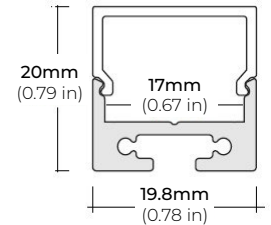

LSMW-50HF

5.0W HIGH-OUTPUT OUTDOOR FLEXIBLE LED STRIP

DIMENSIONS

COMPATIBLE ALUMINUM PROFILES

SURFACE PROFILES

ALU-DS100

LENGTHS 39" | 78" | 84"
LENS Clear, Frosted
FINISH Silver

ALP-70

LENGTHS 49.25" | 84" | 98.5"
LENS Frosted
FINISH White | Black | Silver

ALP-75C (CORNER)

LENGTHS 49" | 84" | 98"
LENS Frosted
FINISH Black | Silver

ALP-80

LENGTHS 49.25" | 98.5"
LENS Frosted
FINISH Silver

ALP-90

LENGTHS 48" | 96"
LENS Frosted
FINISH Black | Silver

ALP-102

LENGTHS 49" | 98"
LENS Frosted, Black, Asymmetric, Double Asymmetric
FINISH Silver

ALP-130

LENGTHS 49" | 84" | 98"
LENS Frosted
FINISH Silver | Black

ALP-140

LENGTHS 48" | 98"
LENS Frosted
FINISH Silver

* For more compatible profiles, visit corelightingusa.com

RECESSED PROFILES

ALP-20R

LENGTHS 49" | 98"
LENS Frosted
FINISH White | Black | Silver

ALP-60R

LENGTHS 49" | 84" | 98"
LENS Frosted
FINISH White | Black | Silver

* For more compatible profiles, visit corelightingusa.com