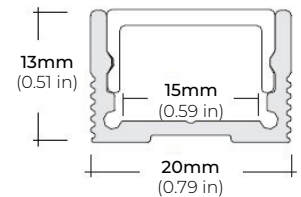

ALP-70

LENGTHS 49.25" | 84" | 98.5"
LENS Frosted
FINISH White | Black | Silver