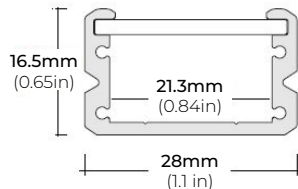

ALP-90

LENGTHS 48" | 96"
LENS Frosted
FINISH Black | Silver