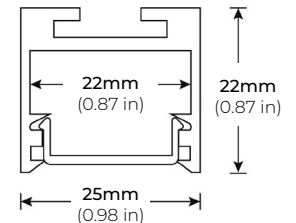

ALP-102

LENGTHS 49" | 98"
LENS Frosted, Black, Asymmetric, Double Asymmetric
FINISH Silver