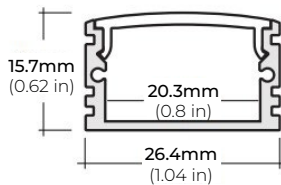

LSMW-50HF

5.0W HIGH-OUTPUT OUTDOOR FLEXIBLE LED STRIP

DIMENSIONS

COMPATIBLE ALUMINUM PROFILES

SURFACE PROFILES

ALU-DS100

LENGTHS 39" | 78" | 84"
LENS Clear, Frosted
FINISH Silver

ALP-70

LENGTHS 49.25" | 84" | 98.5"
LENS Frosted
FINISH White | Black | Silver

ALP-75C (CORNER)

LENGTHS 49" | 84" | 98"
LENS Frosted
FINISH Black | Silver

ALP-80

LENGTHS 49.25" | 98.5"
LENS Frosted
FINISH Silver

ALP-90

LENGTHS 48" | 96"
LENS Frosted
FINISH Black | Silver

ALP-102

LENGTHS 49" | 98"
LENS Frosted, Black, Asymmetric, Double Asymmetric
FINISH Silver

ALP-130

LENGTHS 49" | 84" | 98"
LENS Frosted
FINISH Silver | Black

ALP-140

LENGTHS 48" | 98"
LENS Frosted
FINISH Silver

* For more compatible profiles, visit corelightingusa.com

RECESSED PROFILES

ALP-20R

LENGTHS 49" | 98"
LENS Frosted
FINISH White | Black | Silver

ALP-60R

LENGTHS 49" | 84" | 98"
LENS Frosted
FINISH White | Black | Silver

* For more compatible profiles, visit corelightingusa.com