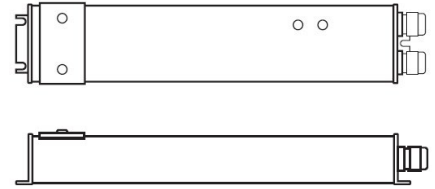

LSMW-50HF

5.0W HIGH-OUTPUT OUTDOOR FLEXIBLE LED STRIP

COMPATIBLE TRANSFORMERS

PSDE SERIES

0-10V DIMMING W/ JUNCTION BOX

PSDE-60W-24V-010-JB	CLASS 2	12.1" X 2.36" X 1.4"
PSDE-96W-24V-010-JB	CLASS 2	12.1" X 2.36" X 1.4"