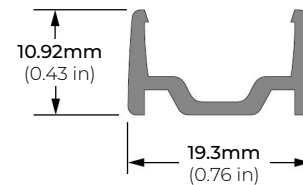

*1 = Custom length per FT. (cuttable every 4")

* = Ideal for applications with direct exposure to rain/ water (MADE TO ORDER - Please allow 3 weeks lead time)

LSG40-WD

4W WARM-DIM 120V LED TAPE LIGHT

DIMENSIONS

COMPATIBLE ACCESSORIES

MOUNTING CHANNEL

LSG-AC48
LSG-AC96
48" AND 96" ALUMINUM CHANNEL

MOUNTING CHANNEL & MOUNTING CLIP

LSG-CN48
48" ALUMINUM CHANNEL

LSG-CN48

LSG-CN-CL

LSG-CN-CL
MOUNTING CLIP
* INCLUDED WITH LSG-CN48

LSG-PC48
48" PLASTIC CHANNEL

MOUNTING CHANNEL & FROSTED LENS

LSG-AC2000FR-48
LSG-AC2000FR-84
48" AND 84" ALUMINUM CHANNEL

LSG-AC2000FR

LSG-AC2000FR-EC

LSG-AC2000FR-EC
END CAP
* SOLD SEPARATELY

LSG-AC2000FR-MC
MOUNTING CLIP
* 2PCS INCLUDED WITH EVERY 48"
* 4PCS INCLUDED WITH EVERY 84"