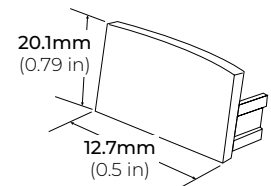

LSG-PC48
48" PLASTIC CHANNEL

MOUNTING CHANNEL & FROSTED LENS

LSG-AC2000FR-48
LSG-AC2000FR-84
48" AND 84" ALUMINUM CHANNEL

LSG-AC2000FR

LSG-AC2000FR-EC

LSG-AC2000FR-EC
END CAP
* SOLD SEPARATELY

LSG-AC2000FR-MC
MOUNTING CLIP
* 2PCS INCLUDED WITH EVERY 48"
* 4PCS INCLUDED WITH EVERY 84"