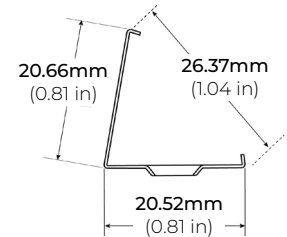

LSG-CN-CL

LSG-CN-CL
MOUNTING CLIP
* INCLUDED WITH LSG-CN48

LSG-PC48
48" PLASTIC CHANNEL