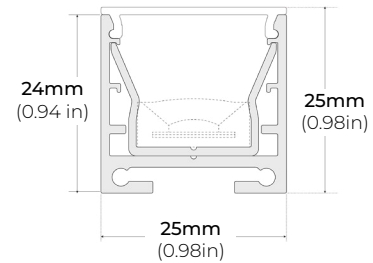

MOUNTING CLIP

LSG-MC

MOUNTING CLIP