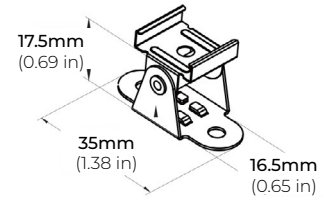

LSG40-WD

4W WARM-DIM 120V LED TAPE LIGHT

COMPATIBLE ACCESSORIES

LSG-AC2000-BKT-ADJ
ADJUSTABLE BRACKET

*SOLD SEPARATELY

LSG-AC2000-ASB
ADJUSTABLE BRACKET

*SOLD SEPARATELY