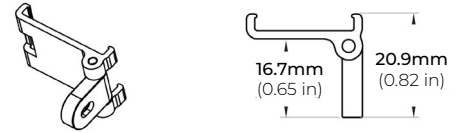

LSG-PC48
48" PLASTIC CHANNEL

MOUNTING CHANNEL & FROSTED LENS

LSG-AC2000FR-48
LSG-AC2000FR-84
48" AND 84" ALUMINUM CHANNEL

LSG-AC2000FR

LSG-AC2000FR-EC

LSG-AC2000FR-EC
END CAP
* SOLD SEPARATELY

LSG-AC2000FR-MC
MOUNTING CLIP
* 2PCS INCLUDED WITH EVERY 48"
* 4PCS INCLUDED WITH EVERY 84"

LSG40-WD

4W WARM-DIM 120V LED TAPE LIGHT

COMPATIBLE ACCESSORIES

LSG-AC2000-BKT-ADJ
ADJUSTABLE BRACKET

*SOLD SEPARATELY

LSG-AC2000-ASB
ADJUSTABLE BRACKET

*SOLD SEPARATELY

MOUNTING CHANNEL & FROSTED LENS

LSG-AC3100FR-48-SI
48" CHANNEL (SILVER)

LSG-AC3100FR-84-SI
84" CHANNEL (SILVER)

LSG-AC3100FR-96-SI
96" PROFILE (SILVER)

LSG-AC3100-EC-SI
END CAP (SILVER)

* SOLD SEPARATELY

LSG-AC3100-ECH-SI
END CAP WITH HOLE (SILVER)