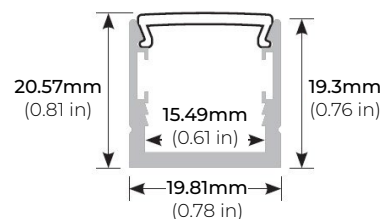

MOUNTING CHANNEL & FROSTED LENS

LSG-AC2000FR-48
LSG-AC2000FR-84
48" AND 84" ALUMINUM CHANNEL

LSG-AC2000FR