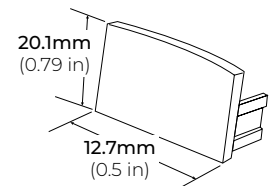

LSG-CN48

LSG-CN-CL
MOUNTING CLIP
* INCLUDED WITH LSG-CN48

LSG-CN-CL

LSG-PC48
48" PLASTIC CHANNEL

MOUNTING CHANNEL & FROSTED LENS

LSG-AC2000FR-48
LSG-AC2000FR-84
48" AND 84" ALUMINUM CHANNEL

LSG-AC2000FR

LSG-AC2000FR-EC
END CAP
* SOLD SEPARATELY