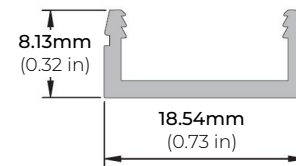

SPECIFICATIONS

POWER CONSUMPTION	4W per Ft.
LUMEN OUTPUT	392 Lumens per Ft.
CRI	90+
COLOR TEMPERATURE	24K/ 27K/ 30K/ 35K/ 40K/ 50K
DIMMING	ELV and TRIAC
MAXIMUM RUN LENGTH	150 Ft.
CUTTABLE	Every 4.0 in (101.6mm)
BINNING	MacAdam Ellipse 2-Step
OPERATING VOLTAGE	120V AC
OPERATING TEMPERATURE	-22°F (-30°C) to +122°F (+50°C)
BEAM ANGLE	120°
IP RATING	IP54/ IP67
CERTIFICATIONS	ETL Listed
LUMEN MAINTENANCE	50,000 Hrs.

MODEL	COLOR TEMP	LED LENGTH	VOLTAGE	POWER FEED	IP RATING
LSG-40	24K 2400K	50 50 Ft.	120 120 Volts	HWC36 36" Hardwire Power Feed Cable	IP54 Indoor/ Damp
	27K 2700K	150 150 Ft.		HWC72 72" Hardwire Power Feed Cable	IP67 Outdoor*
	30K 3000K	1XX per Ft.		HWC120 120" Hardwire Power Feed Cable	
	35K 3500K			HWC240 240" Hardwire Power Feed Cable	
	40K 4000K			HWC-CUS Custom Length Wire	
	50K 5000K				
		*1 = Custom length per Ft. (cuttable every 4")			* = Ideal for applications with direct exposure to rain/ water (MADE TO ORDER - Please allow 3 weeks lead time)

LSG-40

4W 120V AC PLUG IN LED TAPE LIGHT

DIMENSIONS

COMPATIBLE ACCESSORIES

MOUNTING CHANNEL

LSG-AC48
LSG-AC96
48" AND 96" ALUMINUM CHANNEL

MOUNTING CHANNEL & MOUNTING CLIP

LSG-CN48
48" ALUMINUM CHANNEL