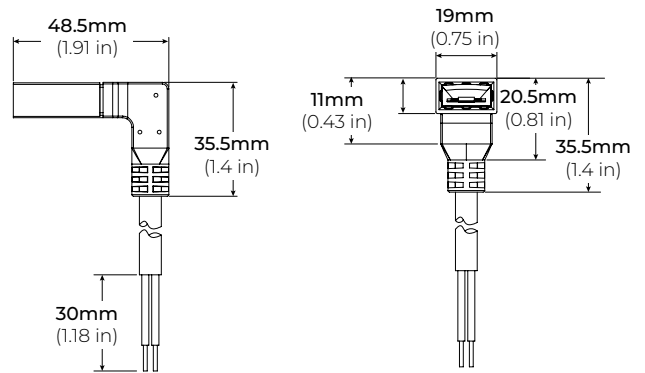

LSG-40

4W 120V AC PLUG IN LED TAPE LIGHT

COMPATIBLE ACCESSORIES

HARDWIRE POWER FEED CABLE

LSG-HWC36	36" HARDWIRE POWER FEED CABLE
LSG-HWC72	72" HARDWIRE POWER FEED CABLE
LSG-HWC120	120" HARDWIRE POWER FEED CABLE
LSG-HWC240	240" HARDWIRE POWER FEED CABLE

BOTTOM FEED POWER CABLE

LSG-HWC72-BF	72" HARDWIRE BOTTOM FEED POWER CABLE

POWER CABLE

LSG-PCA72	72" POWER FEED CABLE

LINK EXTENSION CABLE

LSG-LNK6	6" LINK CABLE
LSG-LNK12	12" LINK CABLE
LSG-LNK24	24" LINK CABLE