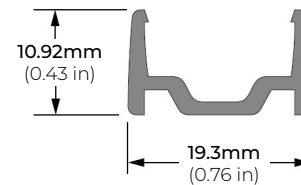

LSG-40

4W 120V AC PLUG IN LED TAPE LIGHT

DIMENSIONS

COMPATIBLE ACCESSORIES

MOUNTING CHANNEL

LSG-AC48
LSG-AC96
48" AND 96" ALUMINUM CHANNEL

MOUNTING CHANNEL & MOUNTING CLIP

LSG-CN48
48" ALUMINUM CHANNEL

LSG-CN-CL
MOUNTING CLIP
* INCLUDED WITH LSG-CN48

LSG-PC48
48" PLASTIC CHANNEL

MOUNTING CHANNEL & FROSTED LENS

LSG-AC2000FR-48
LSG-AC2000FR-84
48" AND 84" ALUMINUM CHANNEL

LSG-AC2000FR-EC
END CAP
* SOLD SEPARATELY

LSG-AC2000FR-MC
MOUNTING CLIP
* 2PCS INCLUDED WITH EVERY 48"
* 4PCS INCLUDED WITH EVERY 84"