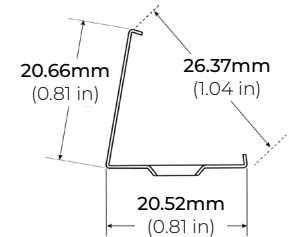

LSG-CN-CL

LSG-PC48
48" PLASTIC CHANNEL