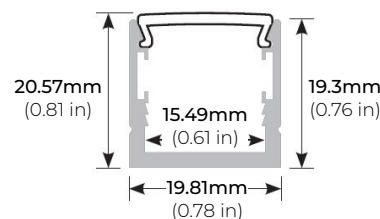

LSG-40

4W 120V AC PLUG IN LED TAPE LIGHT

Project _____

Location _____

Quote/ Ref # _____

The **LSG-40** is a dimmable 120V AC outdoor tape light offering the highest quality in direct-connect LED lighting. It can be ordered in custom lengths, in 4 inch increments and comes sealed with an IP67 rating for outdoor or wet installations and applications. This ETL Listed, 120V linear light can reach a maximum length of 150Ft. in a single continuous run.

SPECIFICATIONS

POWER CONSUMPTION	4W per Ft.
LUMEN OUTPUT	392 Lumens per Ft.
CRI	90+
COLOR TEMPERATURE	24K/ 27K/ 30K/ 35K/ 40K/ 50K
DIMMING	ELV and TRIAC
MAXIMUM RUN LENGTH	150 Ft.
CUTTABLE	Every 4.0 in (101.6mm)
BINNING	MacAdam Ellipse 2-Step
OPERATING VOLTAGE	120V AC
OPERATING TEMPERATURE	-22°F (-30°C) to +122°F (+50°C)
BEAM ANGLE	120°
IP RATING	IP54/ IP67
CERTIFICATIONS	ETL Listed
LUMEN MAINTENANCE	50,000 Hrs.

MODEL	COLOR TEMP	LED LENGTH	VOLTAGE	POWER FEED	IP RATING
LSG-40	24K 2400K	50 50 Ft.	120 120 Volts	HWC36 36" Hardwire Power Feed Cable	IP54 Indoor/ Damp
	27K 2700K	150 150 Ft.		HWC72 72" Hardwire Power Feed Cable	IP67 Outdoor*
	30K 3000K	1XX per Ft.		HWC120 120" Hardwire Power Feed Cable	
	35K 3500K			HWC240 240" Hardwire Power Feed Cable	
	40K 4000K			HWC-CUS Custom Length Wire	
	50K 5000K				
		*1 = Custom length per Ft. (cuttable every 4")			* = Ideal for applications with direct exposure to rain/ water (MADE TO ORDER - Please allow 3 weeks lead time)

LSG-CN48

LSG-CN-CL
MOUNTING CLIP
* INCLUDED WITH LSG-CN48

LSG-CN-CL

LSG-PC48
48" PLASTIC CHANNEL

MOUNTING CHANNEL & FROSTED LENS

LSG-AC2000FR-48
LSG-AC2000FR-84
48" AND 84" ALUMINUM CHANNEL

LSG-AC2000FR

LSG-AC2000FR-EC
END CAP
* SOLD SEPARATELY