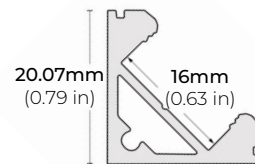

SPECIFICATIONS

POWER CONSUMPTION	4W per Ft.
LUMEN OUTPUT	392 Lumens per Ft.
CRI	90+
COLOR TEMPERATURE	24K/ 27K/ 30K/ 35K/ 40K/ 50K
DIMMING	ELV and TRIAC
MAXIMUM RUN LENGTH	150 Ft.
CUTTABLE	Every 4.0 in (101.6mm)
BINNING	MacAdam Ellipse 2-Step
OPERATING VOLTAGE	120V AC
OPERATING TEMPERATURE	-22°F (-30°C) to +122°F (+50°C)
BEAM ANGLE	120°
IP RATING	IP54/ IP67
CERTIFICATIONS	ETL Listed
LUMEN MAINTENANCE	50,000 Hrs.

MODEL	COLOR TEMP	LED LENGTH	VOLTAGE	POWER FEED	IP RATING
LSG-40	24K 2400K	50 50 Ft.	120 120 Volts	HWC36 36" Hardwire Power Feed Cable	IP54 Indoor/ Damp
	27K 2700K	150 150 Ft.		HWC72 72" Hardwire Power Feed Cable	IP67 Outdoor*
	30K 3000K	1XX per Ft.		HWC120 120" Hardwire Power Feed Cable	
	35K 3500K			HWC240 240" Hardwire Power Feed Cable	
	40K 4000K			HWC-CUS Custom Length Wire	
	50K 5000K				
		*1 = Custom length per Ft. (cuttable every 4")			* = Ideal for applications with direct exposure to rain/ water (MADE TO ORDER - Please allow 3 weeks lead time)

LSG-40

4W 120V AC PLUG IN LED TAPE LIGHT

DIMENSIONS

COMPATIBLE ACCESSORIES

MOUNTING CHANNEL

LSG-AC48
LSG-AC96
48" AND 96" ALUMINUM CHANNEL

MOUNTING CHANNEL & MOUNTING CLIP

LSG-CN48
48" ALUMINUM CHANNEL