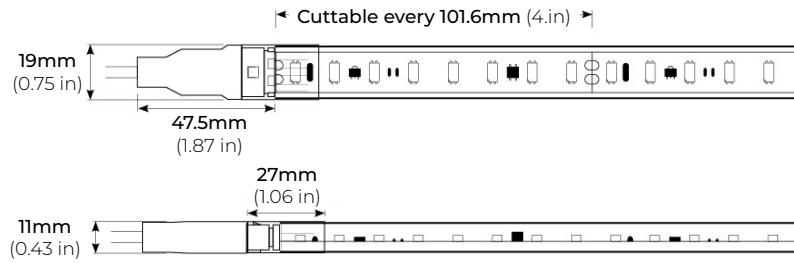

LSG-40

4W 120V AC PLUG IN LED TAPE LIGHT

DIMENSIONS

COMPATIBLE ACCESSORIES

MOUNTING CHANNEL

LSG-AC48
LSG-AC96
48" AND 96" ALUMINUM CHANNEL

MOUNTING CHANNEL & MOUNTING CLIP

LSG-CN48
48" ALUMINUM CHANNEL

LSG-CN-CL
MOUNTING CLIP
* INCLUDED WITH LSG-CN48