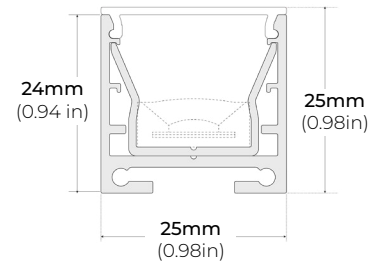

LSG-AC3100FR-MC
MOUNTING CLIP

* 2PCS INCLUDED WITH EVERY 48"
* 4PCS INCLUDED WITH EVERY 84" AND 96"

MOUNTING CLIP

LSG-MC
MOUNTING CLIP