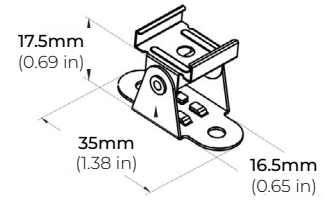

LSG-40

4W 120V AC PLUG IN LED TAPE LIGHT

COMPATIBLE ACCESSORIES

LSG-AC2000-BKT-ADJ
ADJUSTABLE BRACKET

*SOLD SEPARATELY

LSG-AC2000-ASB
ADJUSTABLE BRACKET

*SOLD SEPARATELY