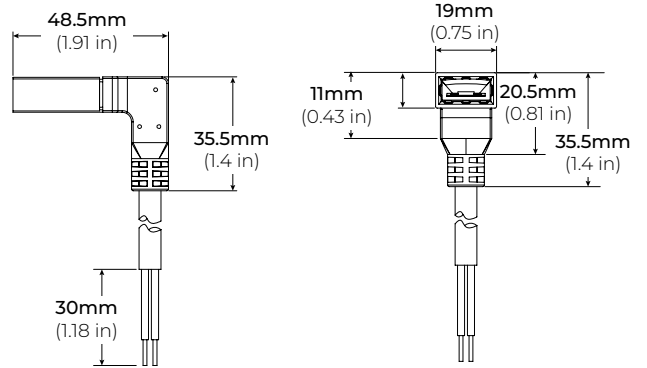

LSG-20

2W 120V AC PLUG IN LED TAPE LIGHT

COMPATIBLE ACCESSORIES

HARDWIRE POWER FEED CABLE

- LSG-HWC36 36" HARDWIRE POWER FEED CABLE
- LSG-HWC72 72" HARDWIRE POWER FEED CABLE
- LSG-HWC120 120" HARDWIRE POWER FEED CABLE
- LSG-HWC240 240" HARDWIRE POWER FEED CABLE

BOTTOM FEED POWER CABLE

- LSG-HWC72-BF 72" HARDWIRE BOTTOM FEED POWER CABLE

POWER CABLE

- LSG-PCA72 72" POWER FEED CABLE

LINK EXTENSION CABLE

- LSG-LNK6 6" LINK CABLE
- LSG-LNK12 12" LINK CABLE
- LSG-LNK24 24" LINK CABLE