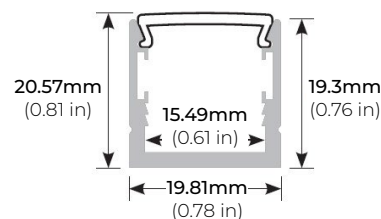

MOUNTING CHANNEL & FROSTED LENS

LSG-AC2000FR-48
LSG-AC2000FR-84
48" AND 84" ALUMINUM CHANNEL

LSG-AC2000FR-EC
END CAP
* SOLD SEPARATELY

LSG-AC2000FR-MC
MOUNTING CLIP

* 2PCS INCLUDED WITH EVERY 48"
* 4PCS INCLUDED WITH EVERY 84"

LSG-AC2000FR