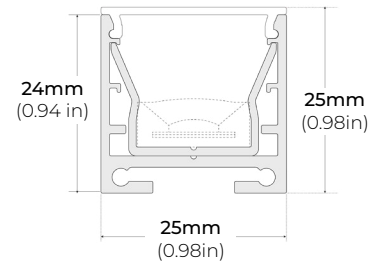

LSG-AC3100-EC-SI
END CAP (SILVER)

* SOLD SEPARATELY

LSG-AC3100-ECH-SI
END CAP WITH HOLE (SILVER)

* SOLD SEPARATELY

LSG-AC3100FR-MC

MOUNTING CLIP

* 2PCS INCLUDED WITH EVERY 48"

* 4PCS INCLUDED WITH EVERY 84" AND 96"