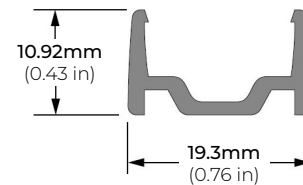

LSG-20

2W 120V AC PLUG IN LED TAPE LIGHT

Project _____

Location _____

Quote/ Ref # _____

The **LSG-20** is a dimmable 120V AC outdoor tape light offering the highest quality in direct-connect LED lighting. It can be ordered in custom lengths, in 6 inch increments and comes sealed with an IP67 rating for outdoor or wet installations and applications. This ETL Listed, 120V linear light can reach a maximum length of 150Ft. in a single continuous run.

LSG-20

2W 120V AC PLUG IN LED TAPE LIGHT

DIMENSIONS

COMPATIBLE ACCESSORIES

MOUNTING CHANNEL

LSG-AC48
LSG-AC96
48" AND 96" ALUMINUM CHANNEL

MOUNTING CHANNEL & MOUNTING CLIP

LSG-CN48
48" ALUMINUM CHANNEL

LSG-CN-CL
MOUNTING CLIP
* INCLUDED WITH LSG-CN48

LSG-CN48

LSG-CN-CL

LSG-PC48
48" PLASTIC CHANNEL

MOUNTING CHANNEL & FROSTED LENS

LSG-AC2000FR-48
LSG-AC2000FR-84
48" AND 84" ALUMINUM CHANNEL

LSG-AC2000FR-EC
END CAP
* SOLD SEPARATELY