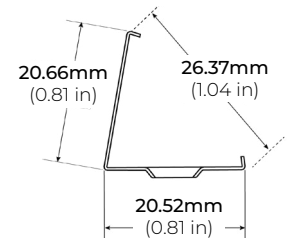

LSG-CN-CL

LSG-PC48
48" PLASTIC CHANNEL