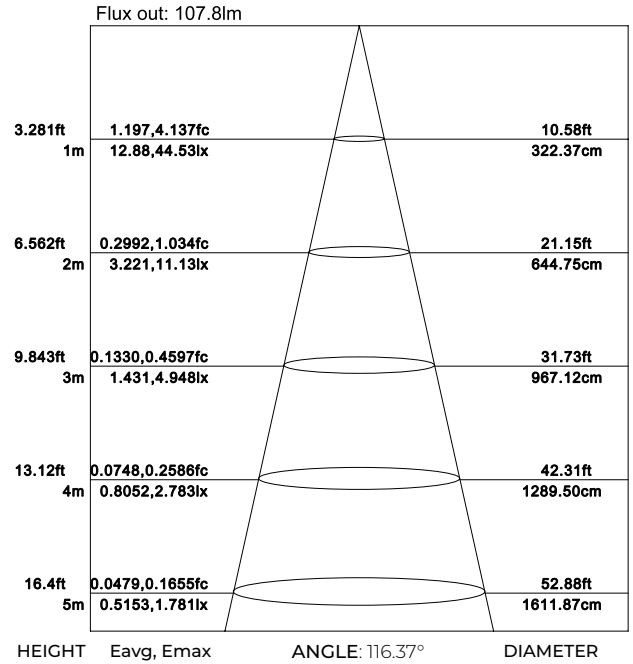

LPX-80

120V-277V INDOOR/ OUTDOOR ACCENT LIGHT

LIGHT DISTRIBUTION