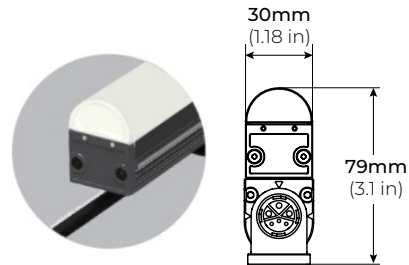

SPECIFICATIONS

INPUT VOLTAGE	120V-277V
POWER CONSUMPTION	6W per Ft.
LUMEN OUTPUT	Up to 269 Lm/ Ft.
BEAM ANGLE	160°
CRI	85+
COLOR TEMPERATURE	2700K / 3000K / 4000K / 6000K
DIMMING/ CONTROL	0-10V, DMX, DALI
MAXIMUM RUN LENGTH	71 Ft. (120V) 157 Ft. (277V)
IP RATING	IP66 Wet Location Rated
AMBIENT TEMPERATURE	-4°F (-20°C) to 122°F (50°C)
LUMEN MAINTENANCE	50,000 Hrs.
CERTIFICATIONS	ETL Listed
WARRANTY	5 years

FEATURES

- 120V-277V
- 6W per Ft
- 269 Lumens per Ft.
- IP66 Wet Location
- ETL Listed (US and Canada)

MODEL	LENGTH	COLOR TEMP	MOUNTING	LENS	FINISH	CONTROL
LPX80	24 24.21 in. 12W	27K 2700K	STD Adjustable Mounting	SQ Square	GR Grey	O10 0-10V
	48 48.03 in. 24W	30K 3000K	PIV Pivot Mounting	RN Round	CUS Custom Finish	DMX DMX
		40K 4000K				DALI DALI
		60K 6000K				ND Non-Dimming

LPX-80

120V-277V INDOOR/ OUTDOOR ACCENT LIGHT

MOUNTING OPTIONS

LPX80-STD
ADJUSTABLE MOUNTING

LPX80-PIV
PIVOT MOUNTING

DIMENSIONS

SQUARE LENS

160°