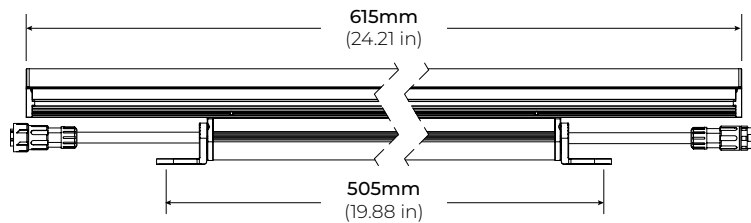

160°

LPX80-24