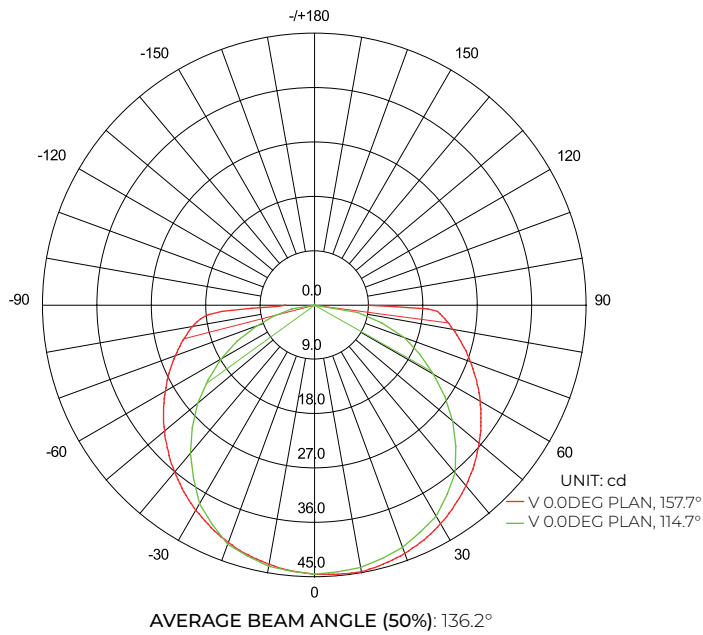

LPX-80

120V-277V INDOOR/ OUTDOOR ACCENT LIGHT

LIGHT DISTRIBUTION