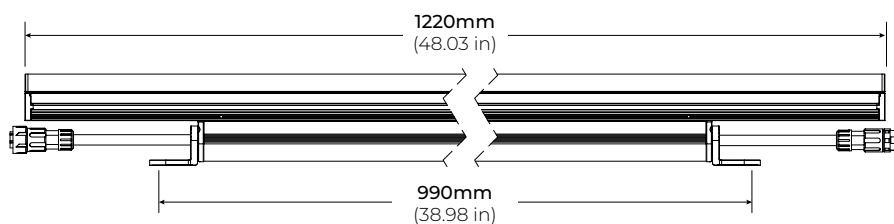

LPX-80

120V-277V INDOOR/ OUTDOOR ACCENT LIGHT

MOUNTING OPTIONS

LPX80-STD
ADJUSTABLE MOUNTING

LPX80-PIV
PIVOT MOUNTING

DIMENSIONS

160°

160°

LPX80-48