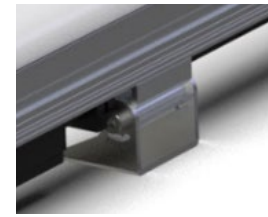

LPX-80

120V-277V INDOOR/ OUTDOOR ACCENT LIGHT

MOUNTING OPTIONS

LPX80-STD
ADJUSTABLE MOUNTING

LPX80-PIV
PIVOT MOUNTING

DIMENSIONS

SQUARE LENS

160°