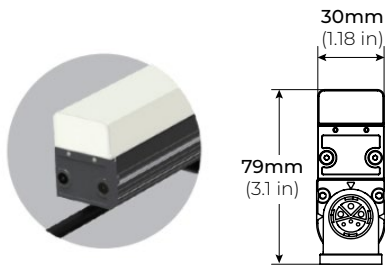

SPECIFICATIONS

INPUT VOLTAGE	120V-277V
POWER CONSUMPTION	6W per Ft.
LUMEN OUTPUT	Up to 269 Lm/ Ft.
BEAM ANGLE	160°
CRI	85+
COLOR TEMPERATURE	2700K / 3000K / 4000K / 6000K
DIMMING/ CONTROL	0-10V, DMX, DALI
MAXIMUM RUN LENGTH	71 Ft. (120V) 157 Ft. (277V)
IP RATING	IP66 Wet Location Rated
AMBIENT TEMPERATURE	-4°F (-20°C) to 122°F (50°C)
LUMEN MAINTENANCE	50,000 Hrs.
CERTIFICATIONS	ETL Listed
WARRANTY	5 years

LPX-80

120V-277V INDOOR/ OUTDOOR ACCENT LIGHT

MOUNTING OPTIONS

LPX80-STD
ADJUSTABLE MOUNTING

LPX80-PIV
PIVOT MOUNTING

DIMENSIONS

SQUARE LENS

160°