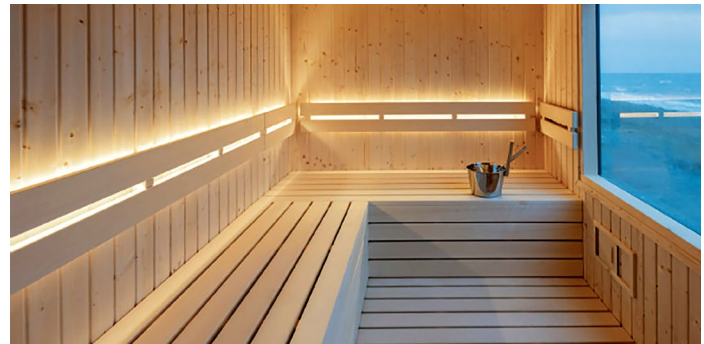

LNT-65 SPA SERIES

2W SAUNA/ STEAM RATED FLEXIBLE LED NEON SERIES

Project _____
Location _____
Quote/ Ref # _____

The **LNT65-SPA Series** is a high performance flexible LED fixture designed for use in a sauna/steam environment. Designed to resist high temperatures with its adaptive constant current control built-in feature. It is a flexible strip light that can bend around contours or tight curves horizontally or vertically without being damaged.

SPECIFICATIONS

INPUT VOLTAGE	24V DC Constant Voltage
POWER CONSUMPTION	2W per Ft.
LUMEN OUTPUT	138 Lm/ Ft.
CRI	88+
COLOR TEMPERATURE	24K/ 27K/ 30K/ 35K/ 40K/ 50K RD/ GN/ BL/ AM/ PK/ YW
DIMMING/ CONTROL	MLV, ELV, 0-10 and TRIAC
MAXIMUM RUN LENGTH	32 Ft.
CUTTABLE	Every 55.6mm (2.19 in)
STORAGE TEMPERATURE	-40°F (-40°C) to 176°F (80°C)
OPERATING TEMPERATURE	-4°F (-20°C) to 194°F (90°C)
BEAM ANGLE	160°
LED CHIP	NICHIA
HUMIDITY	0-95% Non Condensing
IP RATING	IP67
CERTIFICATIONS	UL Listed
LUMEN MAINTENANCE	50,000 Hrs.

FEATURES

- Sauna/ Steam rated for use in higher temperatures
- High color consistency and smooth illumination
- Multiple CCT options available
- Continuous run length up to 32 Ft.
- Bottom, Side and End Feed options
- UL Listed (US and Canada)

MODEL	SURFACE	COLOR TEMP	VOLT	LENGTH	POWER FEED	FEED LENGTH
LNT-65SPA	HB Horizontal Bend	24K 2400K	RD Red	24 24V DC	Please refer to page 4-5 for exact lengths with corresponding ordering codes.	HW3 3 Ft. Power Feed
		27K 2700K	GN Green			HW10 10 Ft. Power Feed
	30K 3000K	BL Blue	HW15 15 Ft. Power Feed			
	35K 3500K	AM Amber	HW30 30 Ft. Power Feed			
	40K 4000K	PK Pink	HW50 50 Ft. Power Feed			
	50K 5000K	YW Yellow				
	VB Vertical Bend				BF Bottom Feed	
					SFL Side Feed Left	
					SFR Side Feed Right	
					EF End Feed