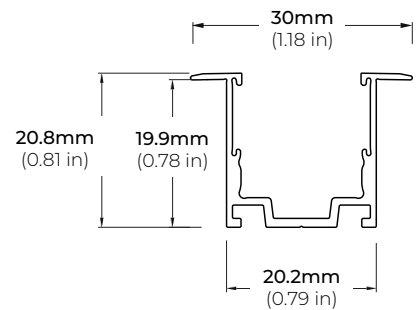

RECESSED PROFILE

LNT65-RS39
39" PROFILE