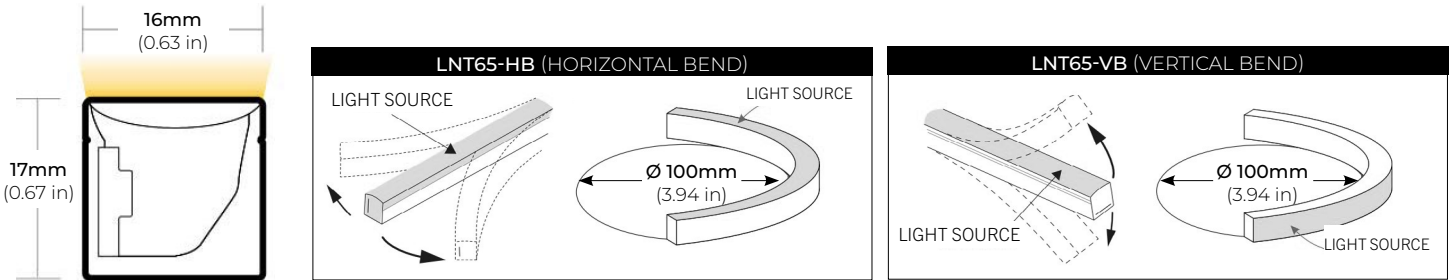

LNT-65 SPA SERIES

2W SAUNA/ STEAM RATED FLEXIBLE LED NEON SERIES

DIMENSIONS

COMPATIBLE ACCESSORIES

SELF LOCKING ALUMINUM PROFILE

LNT65-AC2
2" PROFILE

LNT65-AC39
39" PROFILE