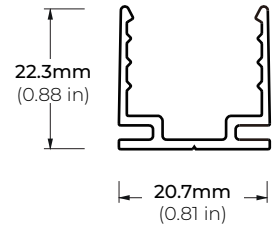

PLASTIC PROFILE

LNT65-PC39
39" PROFILE