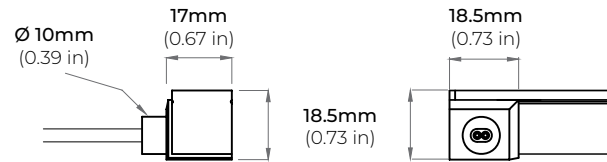

SFL
SIDE FEED LEFT