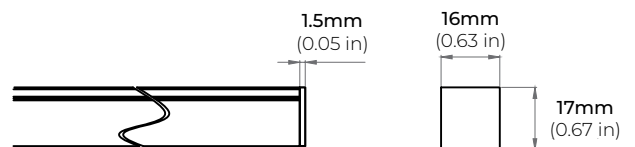

LNT-65 SPA RGBW

2W SAUNA/ STEAM RATED FLEXIBLE LED NEON SERIES

CUTTING LENGTH CODES

LNT-65 Spa RGBW is cuttable every **3.28" (8.33CM)**. Please refer to the chart below to determine actual lengths once LED is cut versus actual lengths required or specified.

Total Length Calculation = Order Code Length + End Feed option Length
98.6" Total Length = Order Code 30 (98.4") + (0.20") Side Feed

* Optional lead wire lengths available: **3Ft., 10Ft., 16Ft., 32Ft., 50Ft.**