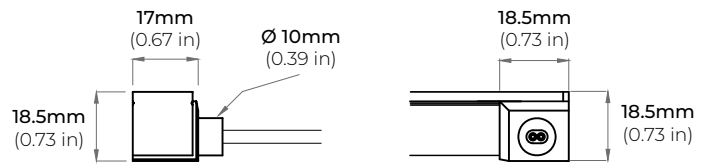

SFR
SIDE FEED RIGHT