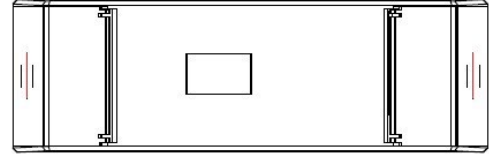

LNT-65 SPA RGBW

2W SAUNA/ STEAM RATED FLEXIBLE LED NEON SERIES

DMX DECODERS

RGB-DMX-4C-RJ45 4-CHANNEL DMX DECODER

INPUT VOLTAGE 12V-24V DC
OUTPUT CURRENT 8A X 4CH
OUTPUT WATTAGE 4 x (96W ~ 288W)
OUTPUT CHANNELS 4
DIMENSIONS LxWxH (6.5"x2.38"x1.27")