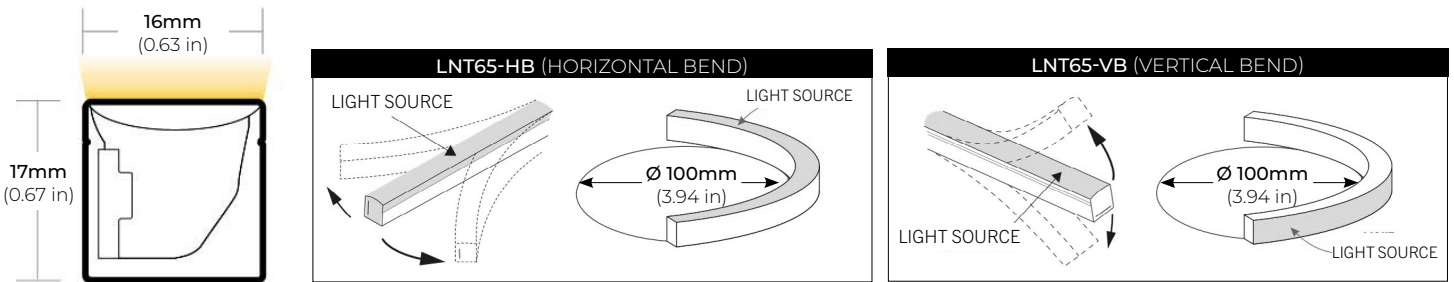

LNT-65 SPA RGBW

2W SAUNA/ STEAM RATED FLEXIBLE LED NEON SERIES

DIMENSIONS

COMPATIBLE ACCESSORIES

SELF LOCKING ALUMINUM PROFILE

LNT65-AC2
2" PROFILE

LNT65-AC39
39" PROFILE