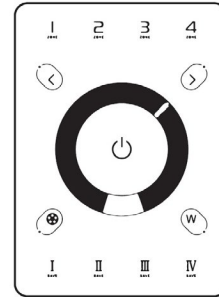

POWER FEED OPTION	
END FEED	1.1"
BOTTOM FEED	0.20"
SIDE FEED	0.20"

CUTTING LENGTH INCREMENT TABLE

CODE	LENGTH (CM)	LENGTH (IN)
123	1024.59	403.44
124	1032.92	406.72
125	1041.25	410
126	1049.58	413.28
127	1057.91	416.56
128	1066.24	419.84
129	1074.57	423.12
130	1082.9	426.4
131	1091.23	429.68
132	1099.56	432.96
133	1107.89	436.24
134	1116.22	439.52
135	1124.55	442.8
136	1132.88	446.08
137	1141.21	449.36
138	1149.54	452.64
139	1157.87	455.92
140	1166.2	459.2
141	1174.53	462.48
142	1182.86	465.76
143	1191.19	469.04
144	1199.52	472.32
145	1207.85	475.6
146	1216.18	478.88
147	1224.51	482.16
148	1232.84	485.44
149	1241.17	488.72
150	1249.5	492
151	1257.83	495.28
152	1266.16	498.56
153	1274.49	501.84
154	1282.82	505.12
155	1291.15	508.4
156	1299.48	511.68
157	1307.81	514.96
158	1316.14	518.24
159	1324.47	521.52
160	1332.8	524.8
161	1341.13	528.08
162	1349.46	531.36

LNT-65 SPA RGBW

2W SAUNA/ STEAM RATED FLEXIBLE LED NEON SERIES

DMX CONTROLLERS

RGB CT600

MULTI-FUNCTION RGBW WALL CONTROLLER

INPUT VOLTAGE	5V DC, 1A
OUTPUT SIGNAL	RF 2.4GHZ + DMX512
CONTROL	4 ZONES
COLOR OPTIONS	Black/ White
WORKING TEMP	-20°C ~ 40°C
DIMENSIONS	LxWxH (5.19"x7.08"x1.38")

RGB-SCW4

WiFi DMX WALL CONTROLLER

INPUT VOLTAGE	5 - 10V DC, 06A
OUTPUT SIGNAL	DMX512 (x2)
PROGRAMMABILITY	PC/ MAC
COLOR OPTIONS	Black/ White
CONNECTIONS	USB/ 8dry contact ports/ Open drain output (for relay)
MEMORY	Built-In Flash
WORKING TEMP	-10°C ~ 45°C
DIMENSIONS	LxWxH (5.75"x4.17"x0.43")