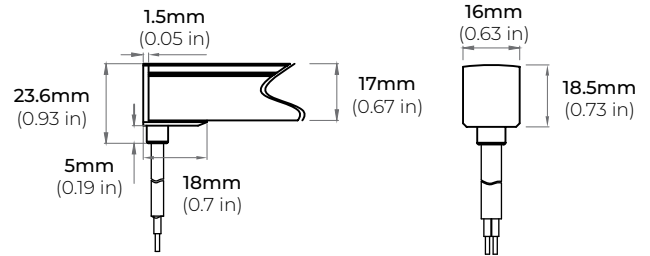

POWER FEED

BF
BOTTOM FEED