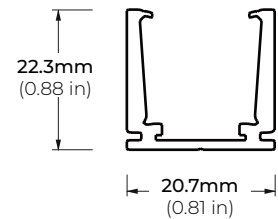

LNT-65 SPA RGBW

2W SAUNA/ STEAM RATED FLEXIBLE LED NEON SERIES

DIMENSIONS

COMPATIBLE ACCESSORIES

SELF LOCKING ALUMINUM PROFILE

LNT65-AC2
2" PROFILE

LNT65-AC39
39" PROFILE

PLASTIC PROFILE

LNT65-PC39
39" PROFILE

RECESSED PROFILE

LNT65-RS39
39" PROFILE

FLEXIBLE PROFILE

LNT65-SPX39-WH
39" PROFILE (WHITE)

LNT65-SPX39-BK
39" PROFILE (BLACK)