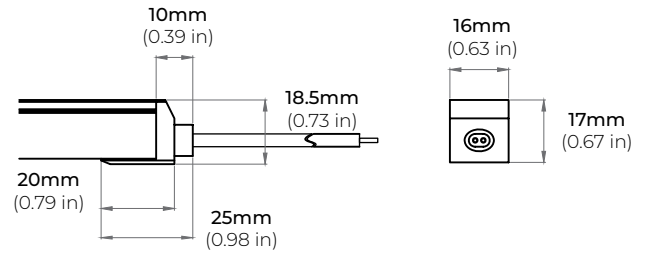

LNT-65 SPA RGBW

2W SAUNA/ STEAM RATED FLEXIBLE LED NEON SERIES

COMPATIBLE ACCESSORIES

LNT65-BKT-ADJ
ADJUSTABLE BRACKET

POWER FEED

BF
BOTTOM FEED

SFL
SIDE FEED LEFT

SFR
SIDE FEED RIGHT

EF
END FEED

LNT65-EC
END CAP