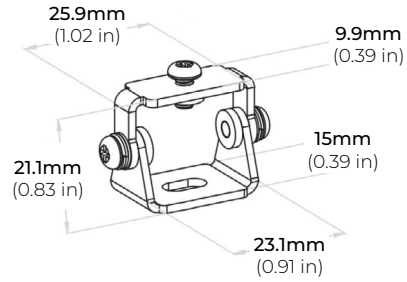

LNT-65 SPA RGBW

2W SAUNA/ STEAM RATED FLEXIBLE LED NEON SERIES

COMPATIBLE ACCESSORIES

LNT65-BKT-ADJ
ADJUSTABLE BRACKET