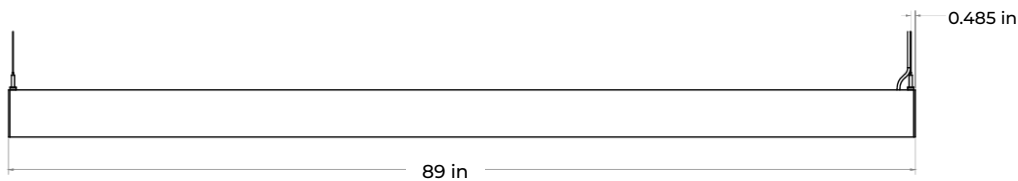

*Only available on 4 ft. length fixture with L1 - L1 / L2 - L2 / L3 - L3

CSL-320

DIRECT / INDIRECT LUMINAIRE

DIMENSIONS

SUSPENSION POINTS

CSL320-4

CSL320-8

CSL320-12