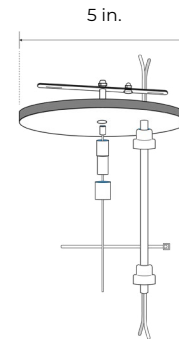

*Only available on 4 ft. length fixture with L1 - L1 / L2 - L2 / L3 - L3

CSL-320

DIRECT / INDIRECT LUMINAIRE

DIMENSIONS

SUSPENSION POINTS

CSL320-4

CSL320-8

CSL320-12

CSL-320

DIRECT / INDIRECT LUMINAIRE

SUSPENSION KIT ACCESSORIES

*REQUIRED FOR SUSPENSION MOUNTING

POWER FEED KIT

ALP-CF-WH
WHITE POWER FEED KIT

ALP-CF-BK
BLACK POWER FEED KIT

2" NON-POWER FEED KIT