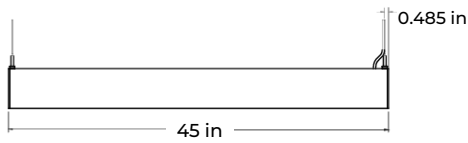

*Only available on 4 ft. length fixture with L1 - L1 / L2 - L2 / L3 - L3

CSL-320

DIRECT / INDIRECT LUMINAIRE

DIMENSIONS

SUSPENSION POINTS

CSL320-4

CSL320-8

CSL320-12