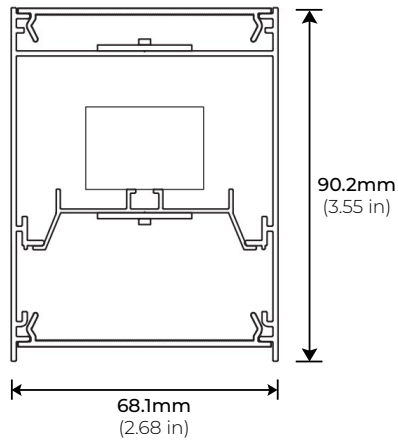

LUMENS

TYPE	WATTS (W/ FT.)	LM/FT
L1	3.75W	555
L2	5.25W	777
L3	7.5W	1110

MODEL	LENGTH	DOWNLIGHT	UPLIGHT	COLOR TEMP	VOLTAGE	FINISH	MOUNTING	OPTIONS
CSL320	4 4 Ft. (45 in.)	DL1 555 Lm/ Ft.	UL1 555 Lm/ Ft.	30K 3000K	UNV 120-277V	WH White	C12 12ft cable	LD1 0-10V 1% Dimming
		DL2 777 Lm/ Ft.	UL2 777 Lm/ Ft.	35K 3500K		BK Black	CXX Custom cable (XX=ft, ceiling to top of fixture)	MC Multi-Circuit
		DL3 1110 Lm/ Ft.	UL3 1110 Lm/ Ft.	40K 4000K		SI Silver	EM* Emergency	
	8 8 Ft. (89 in.)	BLANK No Downlight	BLANK No Uplight	50K 5000K		SM Surface Mount		
		12 12 Ft. (134 in.)						

*Only available on 4 ft. length fixture with L1 - L1 / L2 - L2 / L3 - L3

CSL-320

DIRECT / INDIRECT LUMINAIRE

DIMENSIONS

SUSPENSION POINTS

CSL320-4

CSL320-8

CSL320-12