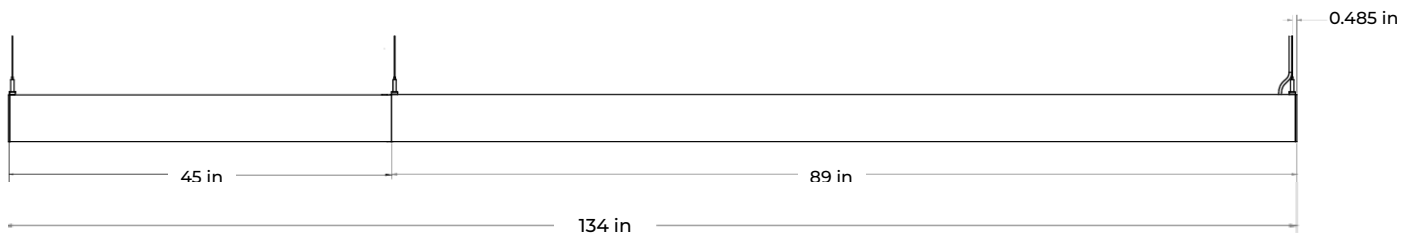

*Only available on 4 ft. length fixture with L1 - L1 / L2 - L2 / L3 - L3

CSL-320

DIRECT / INDIRECT LUMINAIRE

DIMENSIONS

SUSPENSION POINTS

CSL320-4

CSL320-8

CSL320-12