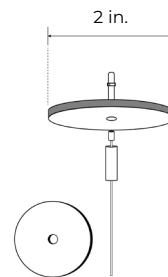

2" NON-POWER FEED KIT

ALP-CSB-WH-2
2" WHITE FEED KIT

ALP-CSB-BK-2
2" BLACK FEED KIT