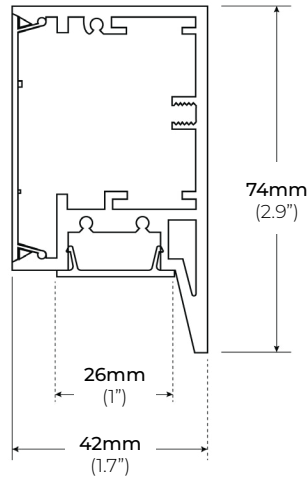

SPECIFICATIONS

INPUT VOLTAGE	24V
POWER CONSUMPTION	4W/ 5.5W/ 7W
LUMEN OUTPUT	704 Lm/ Ft. (30K)
BEAM ANGLE	180°
COLOR TEMPERATURE	27K/ 30K/ 35K/ 40K/ 50K/ 65K
MAX RUN	Linkable up to 32 ft.
CRI	90
DIMMING	ELV, 0-10V, DALI and DMX
HOUSING	Extruded Aluminum
AMBIENT TEMPERATURE ENVIRONMENT	-4° (-20°C) to 122° (50°C) Dry/ Damp Locations
CERTIFICATIONS	UL Listed
LUMEN MAINTENANCE	50,000 Hrs.
WARRANTY	5-Year Limited

CORA DIRECT

DIRECT LINEAR LED WALL MOUNT

DIMENSIONS

LIGHT DISTRIBUTION

ACCESSORIES

ALP900-SC
JOINING CONNECTOR KIT

*Sold Separately