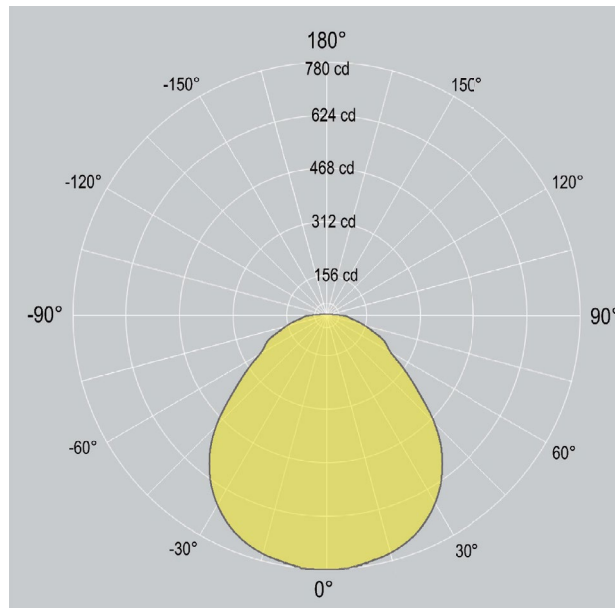

LIGHT DISTRIBUTION