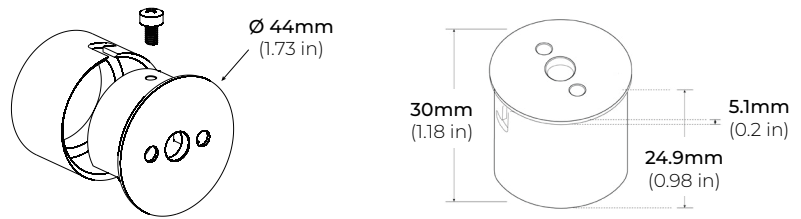

ALP120-MF

MOUNTING FLANGE

*2 pcs. per kit

* Sold Separately