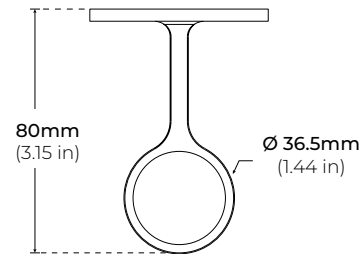

ALP120-HS

HANGING SUPPORT

*1 pc. recommended every 4 Ft.

* Sold Separately