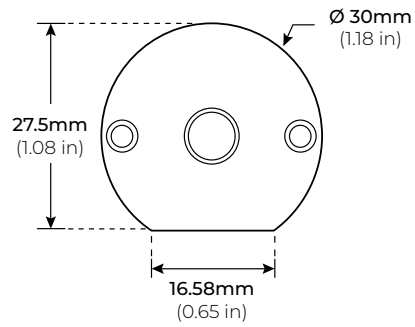

ALP-120

CLOSET ROD LINEAR LED LUMINAIRE

DIMENSIONS