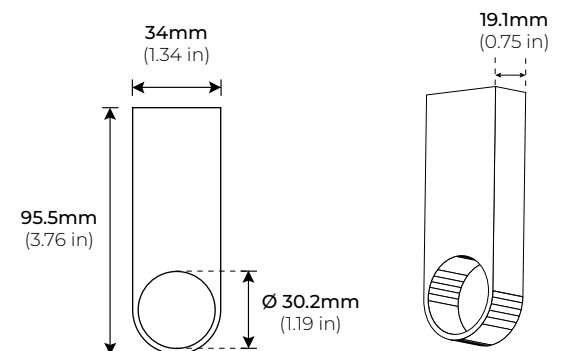

ALP120-SHS

SUSPENDED HANGING SUPPORT

*1 pc. recommended every 4 Ft.

* Sold Separately