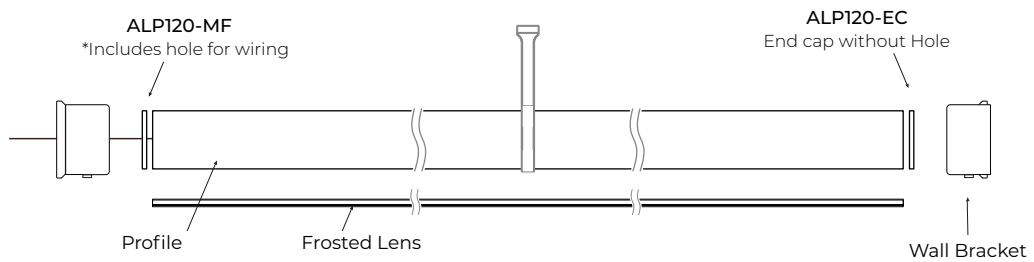

ALP-120

CLOSET ROD LINEAR LED LUMINAIRE

DIMENSIONS

ASSEMBLY

ALP-120

CLOSET ROD LINEAR LED LUMINAIRE

ACCESSORIES

ALP120-EC