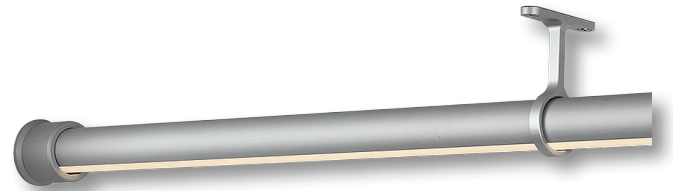

ALP-120

CLOSET ROD LINEAR LED LUMINAIRE

Project _____

Location _____

Quote/ Ref # _____

Introducing a multi-functional LED lighting fixture designed to enhance your closet space. It functions as a sturdy clothing rod to hang your wardrobe and an attractive light source for your closet. It is also sized based on industry standards making it easy to retrofit into existing installations.

SPECIFICATIONS

INPUT VOLTAGE	24V DC Constant Voltage
POWER CONSUMPTION	3W 4W 5W
LUMEN OUTPUT	250 Lm/ Ft. (3W) 440 Lm/ Ft. (4W) 595 Lm/ Ft. (5W)
NO. OF LEDS	36 LEDs per Ft.
BEAM ANGLE	120° Spread
CRI	90+
COLOR TEMPERATURE	27K/ 30K/ 35K/ 40K/ 50K
DIMMING	MLV, ELV, 0-10 and TRIAC
MAX RUN LENGTH	8 Ft.
MAX WEIGHT	400 lbs.
OPERATING TEMPERATURE	-40°F (-40°C) ~ 140°F (60°C)
IP RATING	Indoor (Dry Location)
CERTIFICATIONS	UL Listed, Certified UL2108, TITLE 24 JA8 Compliant
LUMEN MAINTENANCE	50,000 Hrs.
WARRANTY	5-Year Limited

FEATURES

- Superior Color Rendering Index (CRI)
- Less than 1.7" Diameter
- Dimmable
- UL Listed (US and Canada), Certified UL2108
- Approved for closet/ storage space installation per NEC 410.16(A)(3) and 410.16 (C)(5)

ALP-120

CLOSET ROD LINEAR LED LUMINAIRE

DIMENSIONS

ASSEMBLY

ALP-120

CLOSET ROD LINEAR LED LUMINAIRE

ACCESSORIES

ALP120-EC