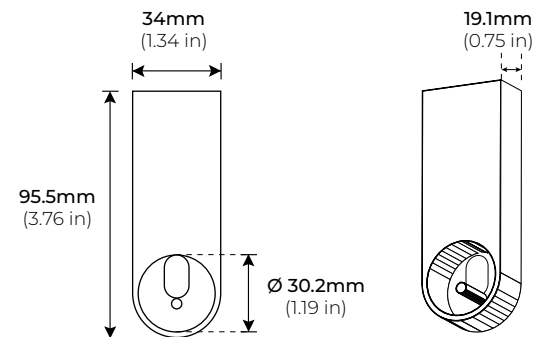

ALP120-SMF

SUSPENDED MOUNTING FLANGE

*2 pcs. per kit.

* Sold Separately