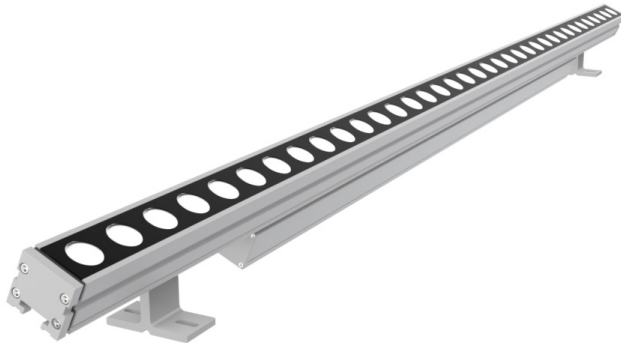

WIRING GUIDE

DIMENSIONS

LWW120-SL-RGBW

LWW120-HO-RGBW

MODEL	WIDTH	HEIGHT
LWW120-SL-RGBW	35.8mm	67.7mm
LWW120-HO-RGBW	80.5mm	70.5mm

PRE-INSTALLATION

Surface Mount

Power input is 120V - 277V AC. Confirm the source voltage is compatible.