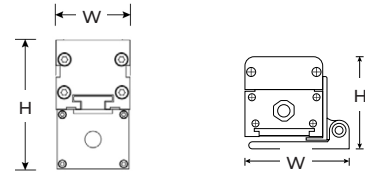

WIRING GUIDE

DIMENSIONS

LWW120-SL-RGBW

LWW120-HO-RGBW

MODEL	WIDTH	HEIGHT
LWW120-SL-RGBW	35.8mm	67.7mm
LWW120-HO-RGBW	80.5mm	70.5mm

PRE-INSTALLATION

Surface Mount

Power input is 120V - 277V AC. Confirm the source voltage is compatible.

Disconnect power source prior to installation.

SAFETY

Read all instructions before installation.

These products may present a possible shock, serious injury, or death if improperly installed.

Do not install within 10 ft or less from the nearest edge of a pool, spa, fountain, or similar location