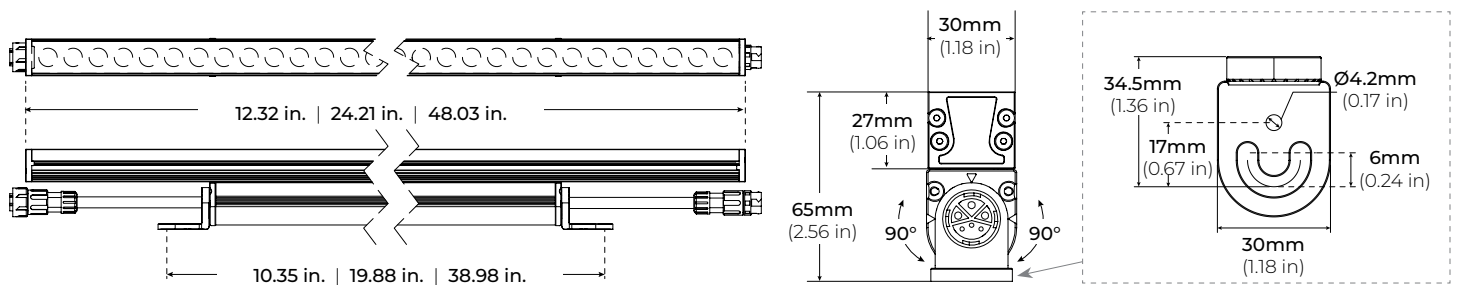

SPECIFICATIONS

INPUT VOLTAGE	120-277 AC
OPERATING FREQUENCY	50/ 60 Hz
POWER CONSUMPTION	5.5W/ Ft.
LUMEN OUTPUT	Up to 520 Lm.
COLOR TEMPERATURE	RGB/ RGB+30K/ RGB+40K
BEAM ANGLE	30°/ 45°/ 60°/ 30° x 40°
MAX RUN	Linkable up to 60 ft.
CRI	90+
DIMMING	DMX
OPERATING TEMPERATURE	-4°F (-20°C) ~ 104°F (40°C)
HOUSING	Extruded Aluminum
FINISH	Titanium Grey
IP RATING	IP66 Outdoor/ Wet Location
CERTIFICATIONS	ETL Listed
LUMEN MAINTENANCE	50,000 Hrs.
WARRANTY	5-Year Limited

FEATURES

- 90+ CRI
- Multiple beam angles
- Multiple CCT options available
- ETL Listed

MODEL	LENGTH	COLOR TEMP	OPTICS	DIMMING	OPTIONS	VOLTAGE
LWW120-CV	12 12.32 in	RGB RGB	30 30°	DMX DMX	GS Glare Shield	UNV 120V-277V
	24 24.21 in	RGBW30K RGB+3000K	45 45°			
	48 48.03 in	RGBW40K RGB+4000K	60 60°			
			3040 30° x 40°			

LWW120-CV-RGBW

120V-277V HIGH-OUTPUT RGBW LED WALL WASHER

DIMENSIONS

OPTICS

COMPATIBLE ACCESSORIES

LWW120-CV-GS
GLARE SHIELD

LWW120-LNK-10
LWW120-LNK-36
LWW120-LNK-72
10", 36", 72" LINK EXTENSION CABLE
*Sold Separately