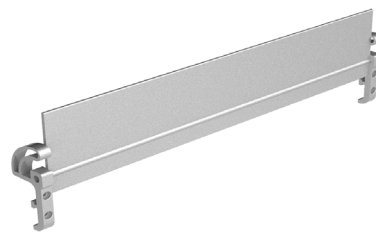

LWW120-CV-RGBW

120V-277V HIGH-OUTPUT RGBW LED WALL WASHER

Project _____

Location _____

Quote/ Ref # _____

LWW120-CV-RGBW Linear Wall washer series is a powerful 120V color-changing LED flood light typically used for building facades, signs or any wall washing application. Available in multiple optical lens options to provide endless lighting solutions. Available in narrow, medium, wide and elliptical optic options.

LWW120-CV-RGBW

120V-277V HIGH-OUTPUT RGBW LED WALL WASHER

DIMENSIONS

OPTICS

COMPATIBLE ACCESSORIES

LWW120-CV-GS
GLARE SHIELD

LWW120-LNK-10
LWW120-LNK-36
LWW120-LNK-72
10", 36", 72" LINK EXTENSION CABLE
*Sold Separately