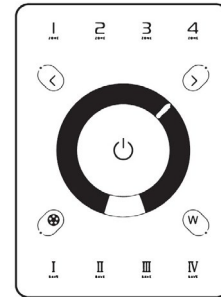

FEATURES

- 90+ CRI
- Linkable up to 12Ft.
- Proprietary Optical Technology
- Facade Wall Washing
- Graze Lighting
- Signage

MODEL	COLOR TEMP	LENGTH	OPTICS	OPTIONS
LWW-HO	RGB RGB	12 12" (9W)	10 10°	FMB Fixed Mounting Bracket
		24 24" (18W)	15 15°	STB Standard Tilting Bracket
		48 48" (36W)	30 30°	ETB Extended Tilting Bracket
			15x40 15° x 40°	

LWW-HO-12-SDLV
LWW-HO-24-SDLV
LWW-HO-36-SDLV
LWW-HO-48-SDLV
12", 24", 36", 48" SYMMETRIC LOUVER
*Sold Separately

LWW-LNK-10-RGB
LWW-LNK-36-RGB
LWW-LNK-72-RGB
10", 36", 72" LINK EXTENSION CABLE
*Sold Separately

LWW-HWC-72-BK
72" HARDWIRE CABLE
*Sold Separately

LWW-HO-RGB

HIGH-OUTPUT LINEAR COLOR-CHANGING WALL WASHER

DMX CONTROLLERS

RGB CT600

MULTI-FUNCTION RGBW WALL CONTROLLER

INPUT VOLTAGE	5V DC, 1A
OUTPUT SIGNAL	RF 2.4GHZ + DMX512
CONTROL	4 ZONES
COLOR OPTIONS	Black/ White
WORKING TEMP	-20°C ~ 40°C
DIMENSIONS	LxWxH (5.19"x7.08"x1.38")

RGB-SCW4

WiFi DMX WALL CONTROLLER

INPUT VOLTAGE	5 - 10V DC, 06A
OUTPUT SIGNAL	DMX512 (x2)
PROGRAMMABILITY	PC/ MAC
COLOR OPTIONS	Black/ White
CONNECTIONS	USB/ 8dry contact ports/ Open drain output (for relay)
MEMORY	Built-In Flash
WORKING TEMP	-10°C ~ 45°C
DIMENSIONS	LxWxH (5.75"x4.17"x0.43")