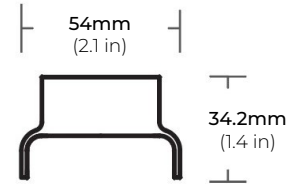

FEATURES

- 90+ CRI
- Linkable up to 12Ft.
- Proprietary Optical Technology
- Facade Wall Washing
- Graze Lighting
- Signage

MODEL	COLOR TEMP	LENGTH	OPTICS	OPTIONS
LWW-HO	RGB RGB	12 12" (9W)	10 10°	FMB Fixed Mounting Bracket
		24 24" (18W)	15 15°	STB Standard Tilting Bracket
		48 48" (36W)	30 30°	ETB Extended Tilting Bracket
			15x40 15° x 40°	

LWW-HO-RGB

HIGH-OUTPUT LINEAR COLOR-CHANGING WALL WASHER

DIMENSIONS

OPTICS

MOUNTING ACCESSORIES

LWW-FMB
FIXED MOUNTING BRACKET
*Sold Separately

LWW-STB
STANDARD TILTING BRACKET
*Included with every Fixture

LWW-ETB
EXTENDED TILTING BRACKET
*Sold Separately

LWW-HO-RGB

HIGH-OUTPUT LINEAR COLOR-CHANGING WALL WASHER

COMPATIBLE ACCESSORIES

LWW-EC
END CAP
*Sold Separately

LWW-HO-12-ADLV
LWW-HO-24-ADLV
LWW-HO-36-ADLV
LWW-HO-48-ADLV
12", 24", 36", 48" ASYMMETRIC LOUVER
*Sold Separately

LWW-HO-12-SDLV
LWW-HO-24-SDLV
LWW-HO-36-SDLV
LWW-HO-48-SDLV
12", 24", 36", 48" SYMMETRIC LOUVER
*Sold Separately

LWW-LNK-10-RGB
LWW-LNK-36-RGB
LWW-LNK-72-RGB
10", 36", 72" LINK EXTENSION CABLE
*Sold Separately