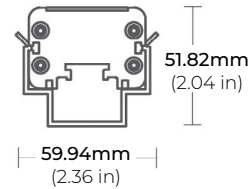

SPECIFICATIONS

INPUT VOLTAGE	24V DC
POWER CONSUMPTION	15W per Ft.
LUMEN OUTPUT	498 Lm/ Ft.
CRI	90+
COLOR TEMPERATURE	RGB
BEAM ANGLE	10°/ 15°/ 30°/ 15°x40°
DIMMING	DMX
MAX RUN	Linkable up to 12 ft.
OPERATING TEMPERATURE	-40°F TO 122°F (-40°C TO 50°C)
OPERATING TEMPERATURE	-40°F TO 176°F (-40°C TO 80°C)
BEAM ANGLE	15° / 20° / 25° / 50° / 10°x40°
IP RATING	IP65 wet location (outdoor)

FEATURES

- 90+ CRI
- Linkable up to 12Ft.
- Proprietary Optical Technology
- Facade Wall Washing
- Graze Lighting
- Signage

MODEL	COLOR TEMP	LENGTH	OPTICS	OPTIONS
LWW-HO	RGB RGB	12 12" (9W)	10 10°	FMB Fixed Mounting Bracket
		24 24" (18W)	15 15°	STB Standard Tilting Bracket
		48 48" (36W)	30 30°	ETB Extended Tilting Bracket
			15x40 15° x 40°	

LWW-HO-RGB

HIGH-OUTPUT LINEAR COLOR-CHANGING WALL WASHER

DIMENSIONS

OPTICS

MOUNTING ACCESSORIES

LWW-FMB
FIXED MOUNTING BRACKET
*Sold Separately

LWW-STB
STANDARD TILTING BRACKET
*Included with every Fixture

LWW-ETB
EXTENDED TILTING BRACKET
*Sold Separately