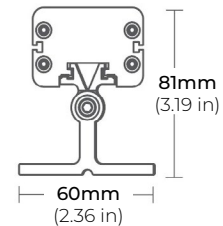

SPECIFICATIONS

INPUT VOLTAGE	24V DC
POWER CONSUMPTION	15W per Ft.
LUMEN OUTPUT	498 Lm/ Ft.
CRI	90+
COLOR TEMPERATURE	RGB
BEAM ANGLE	10°/ 15°/ 30°/ 15°x40°
DIMMING	DMX
MAX RUN	Linkable up to 12 ft.
OPERATING TEMPERATURE	-40°F TO 122°F (-40°C TO 50°C)
OPERATING TEMPERATURE	-40°F TO 176°F (-40°C TO 80°C)
BEAM ANGLE	15° / 20° / 25° / 50° / 10°x40°
IP RATING	IP65 wet location (outdoor)

FEATURES

- 90+ CRI
- Linkable up to 12Ft.
- Proprietary Optical Technology
- Facade Wall Washing
- Graze Lighting
- Signage

MODEL	COLOR TEMP	LENGTH	OPTICS	OPTIONS
LWW-HO	RGB RGB	12 12" (9W)	10 10°	FMB Fixed Mounting Bracket
		24 24" (18W)	15 15°	STB Standard Tilting Bracket
		48 48" (36W)	30 30°	ETB Extended Tilting Bracket
			15x40 15° x 40°	

LWW-HO-RGB

HIGH-OUTPUT LINEAR COLOR-CHANGING WALL WASHER

DIMENSIONS

OPTICS

MOUNTING ACCESSORIES

LWW-FMB
FIXED MOUNTING BRACKET
*Sold Separately

LWW-STB
STANDARD TILTING BRACKET
*Included with every Fixture

LWW-ETB
EXTENDED TILTING BRACKET
*Sold Separately

LWW-HO-12-SDLV
LWW-HO-24-SDLV
LWW-HO-36-SDLV
LWW-HO-48-SDLV
12", 24", 36", 48" SYMMETRIC LOUVER
*Sold Separately

LWW-LNK-10-RGB
LWW-LNK-36-RGB
LWW-LNK-72-RGB
10", 36", 72" LINK EXTENSION CABLE
*Sold Separately