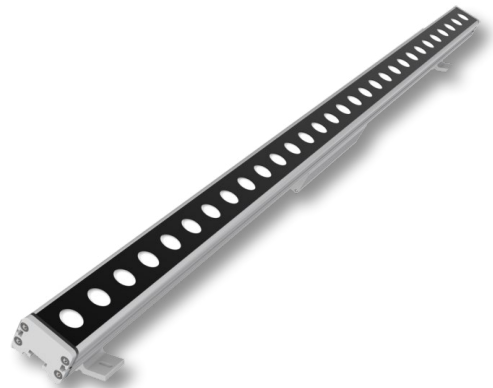

LWW-HO-RGB

HIGH-OUTPUT LINEAR COLOR-CHANGING WALL WASHER

Project _____

Location _____

Quote/ Ref # _____

LWW-HO-RGB is a Color-Changing Linear Wall washer that is a powerful LED flood light typically used for building facades, signs or any color-changing wall washing application. Multiple optical lens options provide a variety of lighting solutions. Available in narrow, medium, wide and elliptical optic options and compatible with DMX systems.

SPECIFICATIONS

INPUT VOLTAGE	24V DC
POWER CONSUMPTION	15W per Ft.
LUMEN OUTPUT	498 Lm/ Ft.
CRI	90+
COLOR TEMPERATURE	RGB
BEAM ANGLE	10°/ 15°/ 30°/ 15°x40°
DIMMING	DMX
MAX RUN	Linkable up to 12 ft.
OPERATING TEMPERATURE	-40°F TO 122°F (-40°C TO 50°C)
OPERATING TEMPERATURE	-40°F TO 176°F (-40°C TO 80°C)
BEAM ANGLE	15° / 20° / 25° / 50° / 10°x40°
IP RATING	IP65 wet location (outdoor)

FEATURES

- 90+ CRI
- Linkable up to 12Ft.
- Proprietary Optical Technology
- Facade Wall Washing
- Graze Lighting
- Signage

MODEL	COLOR TEMP	LENGTH	OPTICS	OPTIONS
LWW-HO	RGB RGB	12 12" (9W)	10 10°	FMB Fixed Mounting Bracket
		24 24" (18W)	15 15°	STB Standard Tilting Bracket
		48 48" (36W)	30 30°	ETB Extended Tilting Bracket
			15x40 15° x 40°	

LWW-HO-RGB

HIGH-OUTPUT LINEAR COLOR-CHANGING WALL WASHER

DIMENSIONS

OPTICS

MOUNTING ACCESSORIES

LWW-FMB
FIXED MOUNTING BRACKET
*Sold Separately

LWW-STB
STANDARD TILTING BRACKET
*Included with every Fixture

LWW-ETB
EXTENDED TILTING BRACKET
*Sold Separately