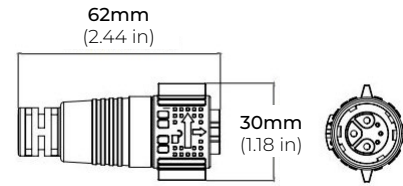

LWW-HO-RGB

HIGH-OUTPUT LINEAR COLOR-CHANGING WALL WASHER

COMPATIBLE ACCESSORIES

LWW-EC
END CAP
*Sold Separately