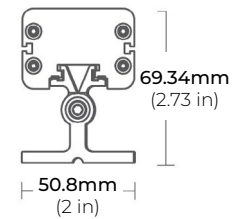

SPECIFICATIONS

INPUT VOLTAGE	24V DC
POWER CONSUMPTION	15W per Ft.
LUMEN OUTPUT	498 Lm/ Ft.
CRI	90+
COLOR TEMPERATURE	RGB
BEAM ANGLE	10°/ 15°/ 30°/ 15°x40°
DIMMING	DMX
MAX RUN	Linkable up to 12 ft.
OPERATING TEMPERATURE	-40°F TO 122°F (-40°C TO 50°C)
OPERATING TEMPERATURE	-40°F TO 176°F (-40°C TO 80°C)
BEAM ANGLE	15° / 20° / 25° / 50° / 10°x40°
IP RATING	IP65 wet location (outdoor)

FEATURES

- 90+ CRI
- Linkable up to 12Ft.
- Proprietary Optical Technology
- Facade Wall Washing
- Graze Lighting
- Signage

MODEL	COLOR TEMP	LENGTH	OPTICS	OPTIONS
LWW-HO	RGB RGB	12 12" (9W)	10 10°	FMB Fixed Mounting Bracket
		24 24" (18W)	15 15°	STB Standard Tilting Bracket
		48 48" (36W)	30 30°	ETB Extended Tilting Bracket
			15x40 15° x 40°	

LWW-HO-RGB

HIGH-OUTPUT LINEAR COLOR-CHANGING WALL WASHER

DIMENSIONS

OPTICS

MOUNTING ACCESSORIES

LWW-FMB
FIXED MOUNTING BRACKET
*Sold Separately

LWW-STB
STANDARD TILTING BRACKET
*Included with every Fixture

LWW-ETB
EXTENDED TILTING BRACKET
*Sold Separately