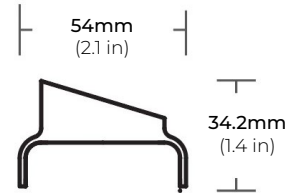

FEATURES

- 90+ CRI
- Linkable up to 12Ft.
- Proprietary Optical Technology
- Facade Wall Washing
- Graze Lighting
- Signage

MODEL	COLOR TEMP	LENGTH	OPTICS	OPTIONS
LWW-HO	RGB RGB	12 12" (9W)	10 10°	FMB Fixed Mounting Bracket
		24 24" (18W)	15 15°	STB Standard Tilting Bracket
		48 48" (36W)	30 30°	ETB Extended Tilting Bracket
			15x40 15° x 40°	

LWW-HO-RGB

HIGH-OUTPUT LINEAR COLOR-CHANGING WALL WASHER

DIMENSIONS

OPTICS

MOUNTING ACCESSORIES

LWW-FMB
FIXED MOUNTING BRACKET
*Sold Separately

LWW-STB
STANDARD TILTING BRACKET
*Included with every Fixture

LWW-ETB
EXTENDED TILTING BRACKET
*Sold Separately

LWW-HO-RGB

HIGH-OUTPUT LINEAR COLOR-CHANGING WALL WASHER

COMPATIBLE ACCESSORIES

LWW-EC
END CAP
*Sold Separately

LWW-HO-12-ADLV
LWW-HO-24-ADLV
LWW-HO-36-ADLV
LWW-HO-48-ADLV
12", 24", 36", 48" ASYMMETRIC LOUVER
*Sold Separately

LWW-HO-12-SDLV
LWW-HO-24-SDLV
LWW-HO-36-SDLV
LWW-HO-48-SDLV
12", 24", 36", 48" SYMMETRIC LOUVER
*Sold Separately

LWW-LNK-10-RGB
LWW-LNK-36-RGB
LWW-LNK-72-RGB
10", 36", 72" LINK EXTENSION CABLE
*Sold Separately