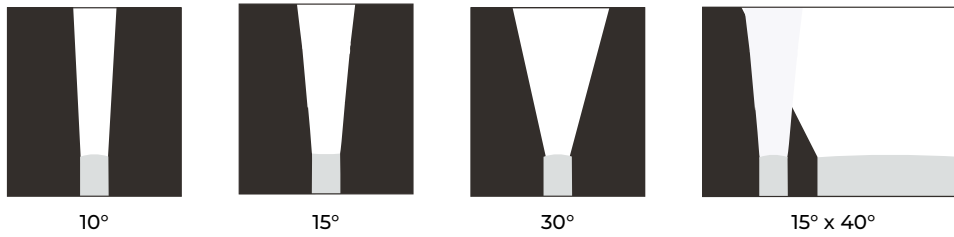

OPTICS

MOUNTING ACCESSORIES

LWW-FMB
FIXED MOUNTING BRACKET
*Sold Separately

LWW-STB
STANDARD TILTING BRACKET
*Included with every Fixture

LWW-ETB
EXTENDED TILTING BRACKET
*Sold Separately