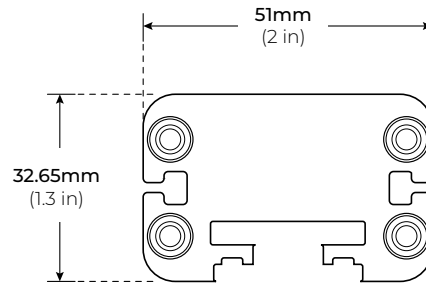

SPECIFICATIONS

INPUT VOLTAGE	24V DC
POWER CONSUMPTION	15W per Ft.
LUMEN OUTPUT	498 Lm/ Ft.
CRI	90+
COLOR TEMPERATURE	RGB
BEAM ANGLE	10°/ 15°/ 30°/ 15°x40°
DIMMING	DMX
MAX RUN	Linkable up to 12 ft.
OPERATING TEMPERATURE	-40°F TO 122°F (-40°C TO 50°C)
OPERATING TEMPERATURE	-40°F TO 176°F (-40°C TO 80°C)
BEAM ANGLE	15° / 20° / 25° / 50° / 10°x40°
IP RATING	IP65 wet location (outdoor)

FEATURES

- 90+ CRI
- Linkable up to 12Ft.
- Proprietary Optical Technology
- Facade Wall Washing
- Graze Lighting
- Signage

MODEL	COLOR TEMP	LENGTH	OPTICS	OPTIONS
LWW-HO	RGB RGB	12 12" (9W)	10 10°	FMB Fixed Mounting Bracket
		24 24" (18W)	15 15°	STB Standard Tilting Bracket
		48 48" (36W)	30 30°	ETB Extended Tilting Bracket
			15x40 15° x 40°	

LWW-HO-RGB

HIGH-OUTPUT LINEAR COLOR-CHANGING WALL WASHER

DIMENSIONS

OPTICS

MOUNTING ACCESSORIES

LWW-FMB
FIXED MOUNTING BRACKET
*Sold Separately

LWW-STB
STANDARD TILTING BRACKET
*Included with every Fixture

LWW-ETB
EXTENDED TILTING BRACKET
*Sold Separately