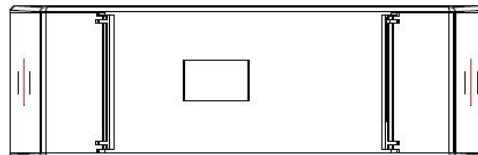

LWW-HO-RGB

HIGH-OUTPUT LINEAR COLOR-CHANGING WALL WASHER

DMX DECODERS

RGB-DMX-4C-RJ45 4-CHANNEL DMX DECODER

INPUT VOLTAGE	12V-24V DC
OUTPUT CURRENT	8A X 4CH
OUTPUT WATTAGE	4 x (96W ~ 288W)
OUTPUT CHANNELS	4
DIMENSIONS	LxWxH (6.5"x2.38"x1.27")