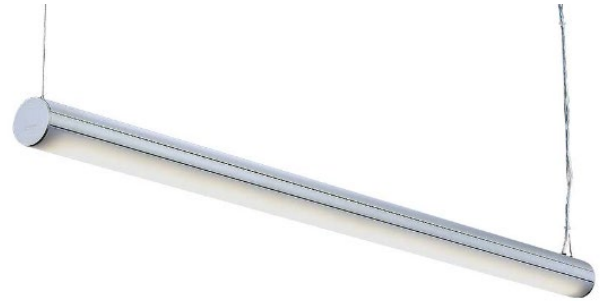

# CSL-225

## DIRECT / INDIRECT SUSPENDED LED LUMINAIRE

Project \_\_\_\_\_  
Location \_\_\_\_\_  
Quote/ Ref # \_\_\_\_\_

The **CSL-225** is designed with a simple structure combined with the direct-indirect lighting concept which can provide uniform light output and excellent anti-glare effect. Advanced thermal management technology guarantees continuous high lumen output and constant CCT.

### SPECIFICATIONS

TYPE	Suspended
INPUT VOLTAGE	120V-277V
POWER CONSUMPTION	6W - 8W
LUMEN OUTPUT	Up to 1,000 Lm/ Ft.
AVAILABLE LENGTHS	4 Ft. / 6 Ft. / 8 Ft.
FINISH	White / Black / Silver
COLOR TEMPERATURE	27K / 30K / 35K / 40K / 50K
CRI	90+
DIMMING	ELV, 0-10V and TRIAC
LENS	Frosted Acrylic Lens
POWER FEED	10Ft.
LIGHTING DISTRIBUTION	Up & Down
DRIVER	Remote or Internal
IP RATING	Dry and Damp Location
CERTIFICATIONS	UL Listed

### FEATURES

- Up to 1,000 Lm/ Ft.
- 118 Lm/ W
- 90+ CRI
- Aircraft cable suspension system
- High quality aluminum alloy
- Internal driver available for DIRECT option
- UL Listed (US and Canada)