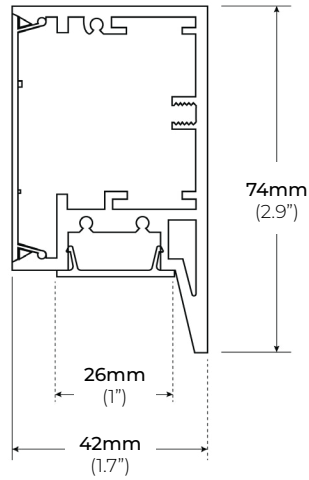

SPECIFICATIONS

INPUT VOLTAGE	24V
POWER CONSUMPTION	4W/ 5.5W/ 7W
LUMEN OUTPUT	704 Lm/ Ft. (30K)
BEAM ANGLE	180°
COLOR TEMPERATURE	27K/ 30K/ 35K/ 40K/ 50K/ 65K
MAX RUN	Linkable up to 32 ft.
CRI	90
DIMMING	ELV, 0-10V, DALI and DMX
HOUSING	Extruded Aluminum
AMBIENT TEMPERATURE ENVIRONMENT	-4° (-20°C) to 122° (50°C) Dry/ Damp Locations
CERTIFICATIONS	UL Listed
LUMEN MAINTENANCE	50,000 Hrs.
WARRANTY	5-Year Limited

CORA DIRECT

DIRECT LINEAR LED WALL MOUNT

DIMENSIONS

LIGHT DISTRIBUTION

ACCESSORIES

ALP900-SC
JOINING CONNECTOR KIT

*Sold Separately