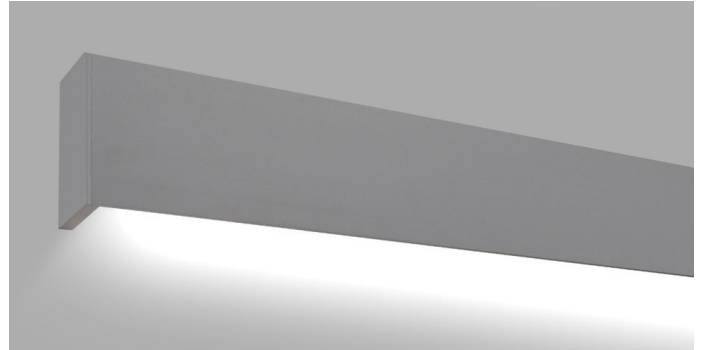

CORA DIRECT

DIRECT LINEAR LED WALL MOUNT

Project _____

Location _____

Quote/ Ref # _____

CORA DIRECT is an architectural LED luminaire, offered in three lumen output options up to 704 lumens per foot, and frosted lens to eliminate any hotspots for a uniform beam of light. Manufactured from extruded aluminum with three standard powder-coated color options makes this low profile luminaire ideal for retail, office, school or commercial applications.

SPECIFICATIONS

INPUT VOLTAGE	24V
POWER CONSUMPTION	4W/ 5.5W/ 7W
LUMEN OUTPUT	704 Lm/ Ft. (30K)
BEAM ANGLE	180°
COLOR TEMPERATURE	27K/ 30K/ 35K/ 40K/ 50K/ 65K
MAX RUN	Linkable up to 32 ft.
CRI	90
DIMMING	ELV, 0-10V, DALI and DMX
HOUSING	Extruded Aluminum
AMBIENT TEMPERATURE ENVIRONMENT	-4° (-20°C) to 122° (50°C) Dry/ Damp Locations
CERTIFICATIONS	UL Listed
LUMEN MAINTENANCE	50,000 Hrs.
WARRANTY	5-Year Limited

CORA DIRECT

DIRECT LINEAR LED WALL MOUNT

DIMENSIONS

LIGHT DISTRIBUTION

ACCESSORIES

ALP900-SC
JOINING CONNECTOR KIT

*Sold Separately