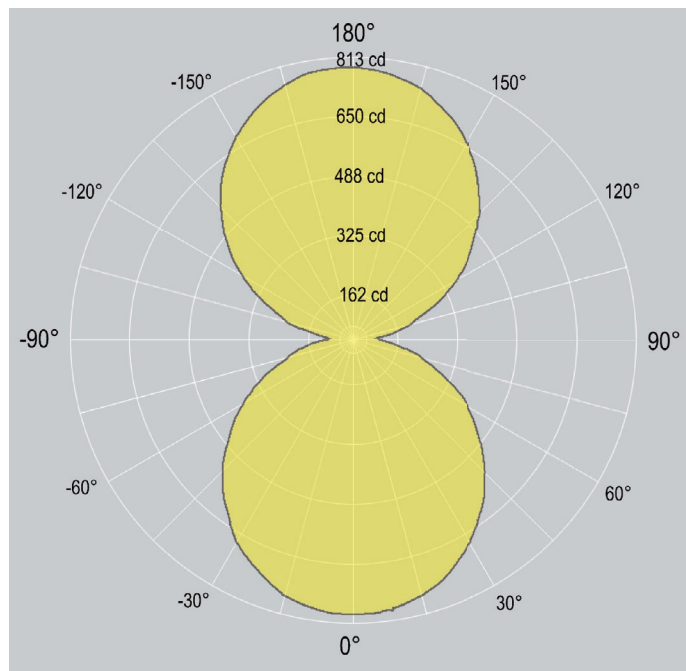

LIGHT DISTRIBUTION

ACCESSORIES

ALP900-SC
JOINING CONNECTOR KIT

*Sold Separately