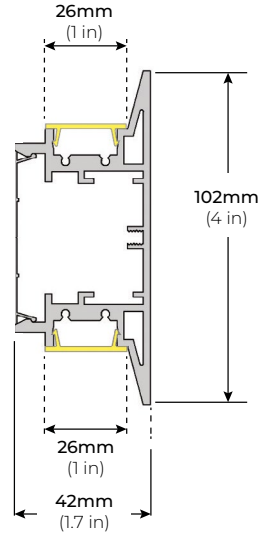

SPECIFICATIONS

INPUT VOLTAGE	24V
POWER CONSUMPTION	4W/ 5.5W/ 7W
LUMEN OUTPUT	704 Lm/ Ft. (30K)
BEAM ANGLE	180° (Downlight) 180° (Uplight)
COLOR TEMPERATURE	27K/ 30K/ 35K/ 40K/ 50K/ 65K
MAX RUN	Linkable up to 32 ft.
CRI	90
DIMMING	ELV, 0-10V, DALI and DMX
HOUSING	Extruded Aluminum
AMBIENT TEMPERATURE	-4° (-20°C) to 122° (50°C)
ENVIRONMENT	Dry/ Damp Locations
CERTIFICATIONS	UL Listed
LUMEN MAINTENANCE	50,000 Hrs.
WARRANTY	5-Year Limited

CORA DIRECT/INDIRECT

DIRECT/INDIRECT LINEAR LED WALL MOUNT

DIMENSIONS

LIGHT DISTRIBUTION

ACCESSORIES

ALP900-SC
JOINING CONNECTOR KIT

*Sold Separately