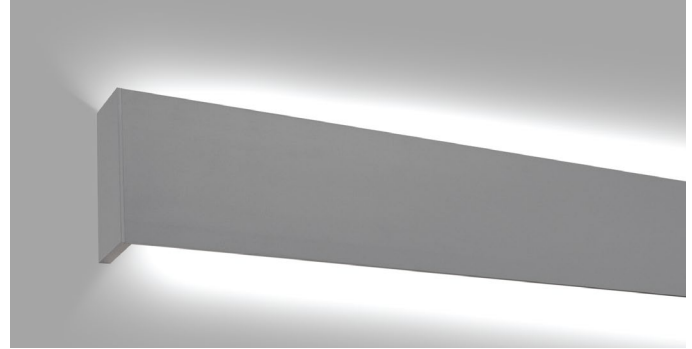

CORA DIRECT/INDIRECT

DIRECT/INDIRECT LINEAR LED WALL MOUNT

Project _____

Location _____

Quote/ Ref # _____

CORA DIRECT/INDIRECT is an architectural LED luminaire with direct/indirect light distributions. Offered in three lumen output options up to 704 lumens per foot, and frosted lens to eliminate any hotspots for a uniform beam of light. Manufactured from extruded aluminum with three standard powder-coated color options makes this low profile luminaire ideal for retail, office, school or commercial applications.

SPECIFICATIONS

INPUT VOLTAGE	24V
POWER CONSUMPTION	4W/ 5.5W/ 7W
LUMEN OUTPUT	704 Lm/ Ft. (30K)
BEAM ANGLE	180° (Downlight) 180° (Uplight)
COLOR TEMPERATURE	27K/ 30K/ 35K/ 40K/ 50K/ 65K
MAX RUN	Linkable up to 32 ft.
CRI	90
DIMMING	ELV, 0-10V, DALI and DMX
HOUSING	Extruded Aluminum
AMBIENT TEMPERATURE	-4° (-20°C) to 122° (50°C)
ENVIRONMENT	Dry/ Damp Locations
CERTIFICATIONS	UL Listed
LUMEN MAINTENANCE	50,000 Hrs.
WARRANTY	5-Year Limited

CORA DIRECT/INDIRECT

DIRECT/INDIRECT LINEAR LED WALL MOUNT

DIMENSIONS

LIGHT DISTRIBUTION

ACCESSORIES

ALP900-SC
JOINING CONNECTOR KIT

*Sold Separately