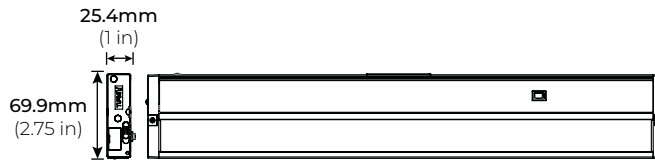

MODEL	LENGTH	WATT	LM/ FT
ULD-1708	8 in.	6W	360
ULD-1712	12 in.	8W	485
ULD-1716	16 in.	10W	650
ULD-1724	24 in.	14W	980
ULD-1732	32 in.	18W	1350

MODEL	SIZE	FINISH	VOLTAGE
ULD	1708 8 in	WH White	120V 120V
	1712 12 in	BZ Bronze	
	1716 16 in		
	1724 24 in		
	1732 32 in		

ULD1700 SERIES

120V SELECTABLE CCT LED UNDERCABINET

DIMENSIONS

ULD-1708

6W | 8 INCHES

ULD-1712

8W | 12 INCHES

ULD-1716