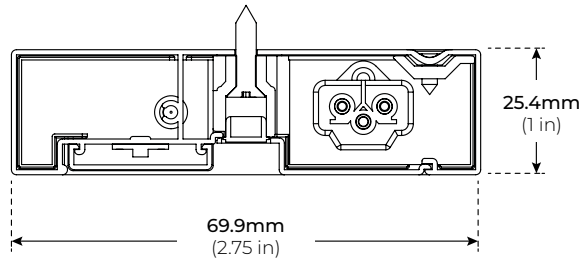

MODEL	LENGTH	WATT	LM/ FT
ULD-1708	8 in.	6W	360
ULD-1712	12 in.	8W	485
ULD-1716	16 in.	10W	650
ULD-1724	24 in.	14W	980
ULD-1732	32 in.	18W	1350

MODEL	SIZE	FINISH	VOLTAGE
ULD	1708 8 in	WH White	120V 120V
	1712 12 in	BZ Bronze	
	1716 16 in		
	1724 24 in		
	1732 32 in		

ULD1700 SERIES

120V SELECTABLE CCT LED UNDERCABINET

DIMENSIONS

ULD-1708

6W | 8 INCHES

ULD-1712

8W | 12 INCHES

ULD-1716