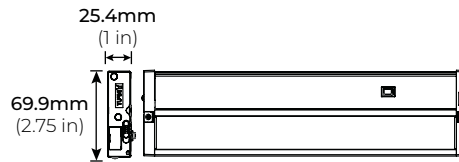

MODEL	LENGTH	WATT	LM/ FT
ULD-1708	8 in.	6W	360
ULD-1712	12 in.	8W	485
ULD-1716	16 in.	10W	650
ULD-1724	24 in.	14W	980
ULD-1732	32 in.	18W	1350

MODEL	SIZE	FINISH	VOLTAGE
ULD	1708 8 in	WH White	120V 120V
	1712 12 in	BZ Bronze	
	1716 16 in		
	1724 24 in		
	1732 32 in		

ULD1700 SERIES

120V SELECTABLE CCT LED UNDERCABINET

DIMENSIONS

ULD-1708

6W | 8 INCHES

ULD-1712

8W | 12 INCHES

ULD-1716