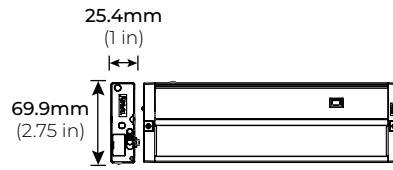

MODEL	LENGTH	WATT	LM/ FT
ULD-1708	8 in.	6W	360
ULD-1712	12 in.	8W	485
ULD-1716	16 in.	10W	650
ULD-1724	24 in.	14W	980
ULD-1732	32 in.	18W	1350

MODEL	SIZE	FINISH	VOLTAGE
ULD	1708 8 in	WH White	120V 120V
	1712 12 in	BZ Bronze	
	1716 16 in		
	1724 24 in		
	1732 32 in		

ULD1700 SERIES

120V SELECTABLE CCT LED UNDERCABINET

DIMENSIONS

ULD-1708

6W | 8 INCHES

ULD-1712

8W | 12 INCHES

ULD-1716