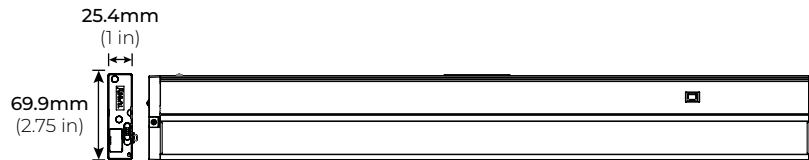

ULD-1724

14W | 24 INCHES