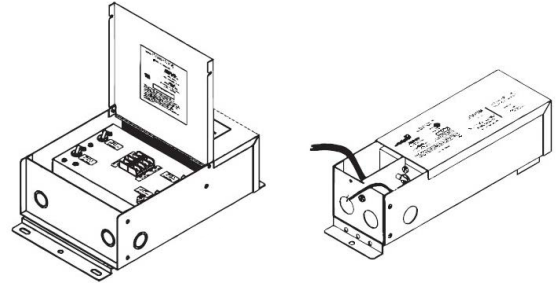

PSDH SERIES HIGH PERFORMANCE MAGNETIC LOW VOLTAGE (MLV)

PSDH-48W-24V	CLASS 2	11.25" X 3.37" X 3.25"
PSDH-96W-24V	CLASS 2	11.25" X 3.37" X 3.25"
PSDH-288W-24V	CLASS 2	14.25" X 8.43" X 4.43"