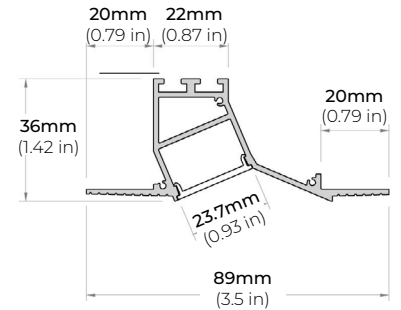

SAFIRE-70

7W DESIGNER SERIES LED TAPE LIGHT

COMPATIBLE ALUMINUM PROFILES

TRIMLESS PROFILES

ALP-1300TL

LENGTHS 48" | 96"
LENS Clear, Frosted
FINISH White

ALP-2300TL

LENGTHS 48" | 96"
LENS Frosted
FINISH White

ALP-2400TL

LENGTHS 48" | 96"
LENS Clear, Frosted
FINISH White

ALP-2700TL

LENGTHS 48" | 96"
LENS Frosted
FINISH White

* For more compatible profiles, visit corelightingusa.com

SUSPENDED PROFILES

ALP-80

LENGTHS 49" | 98"
LENS Frosted
FINISH White | Black | Silver