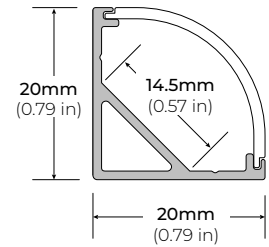

SAFIRE-70

7W DESIGNER SERIES LED TAPE LIGHT

COMPATIBLE ALUMINUM PROFILES

SURFACE PROFILES

ALP-70

LENGTHS 49" | 84" | 98"
LENS Frosted
FINISH White | Black | Silver

ALP-75C (CORNER)

LENGTHS 49" | 84" | 98"
LENS Frosted
FINISH Black | Silver

ALP-80

LENGTHS 49" | 98"
LENS Frosted
FINISH White | Black | Silver

ALP-90

LENGTHS 48" | 96"
LENS Frosted
FINISH Silver

ALP-130

LENGTHS 49" | 84" | 98"
LENS Frosted
FINISH Silver | Black

* For more compatible profiles, visit corelightingusa.com