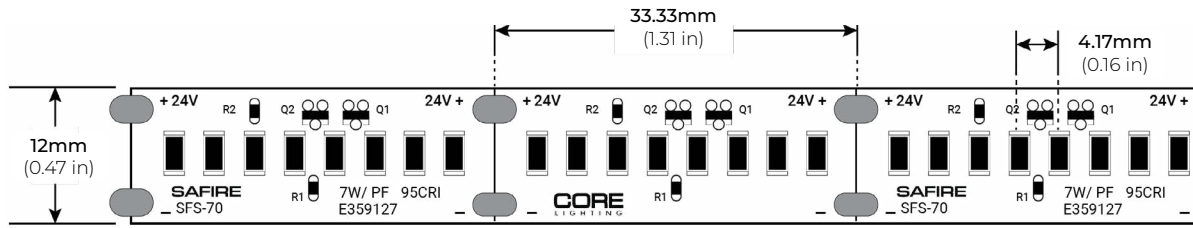

SAFIRE-70

7W DESIGNER SERIES LED TAPE LIGHT

Project _____

Location _____

Quote/ Ref # _____

The **SAFIRE-70**— a high efficiency, indoor tape light designed to illuminate your space with unparalleled efficiency and versatility. The Safire Series utilizes the most technologically advanced LEDs in the market. Using only the top binned LEDs with a macadam ellipse 1.5 step binning procedure, Core Lighting can deliver the most efficient LED strip, with a longer life, higher CRI and higher R9 values. Choose from multiple CCT options ranging from 2200K to 5000K.

SPECIFICATIONS

POWER CONSUMPTION	7W per Ft.
LEDS/ FT.	80 LEDES per Ft.
LUMEN OUTPUT	577 ~ 804 Lumens per Ft.
CRI	95+
COLOR TEMPERATURE	22K/ 24K/ 27K/ 30K/ 35K/ 40K/ 50K
DIMMING	MLV, ELV, 0-10V
MAXIMUM RUN LENGTH	15 Ft.
CUTTABLE	Every 1.31 in (33.3mm)
BINNING	1.5-Step MacAdam Elipse
OPERATING VOLTAGE	24V DC
OPERATING TEMPERATURE	-22°F (-30°C) to +122°F (+50°C)
BEAM ANGLE	120°
RATING	Indoor
CERTIFICATIONS	UL Listed, California TITLE JA8
LUMEN MAINTENANCE	50,000 Hrs.

MODEL	COLOR TEMP	LED LENGTH	VOLTAGE	PROFILE
SFS-70	22K 2200K	100 100 Ft.	24 24V DC	² See Page 3 - 4 for compatible profiles.
	24K 2400K	1XX per Ft.		
	27K 2700K			
	30K 3000K			
	35K 3500K			
	40K 4000K			
	50K 5000K			
		*1 = Custom length per FT. (cuttable every 1.31")		* Custom color finishes require powder coating. Allow 7 days leads time.

SAFIRE-70

7W DESIGNER SERIES LED TAPE LIGHT

DIMENSIONS

LUMENS

MODEL	WATT	CCT	Lumen/ FT	EFFICACY (lm/W)	CRI	R9	R13
SFS-70	7W	2200K	577	82	95+	85	98
		2400K	626	89	95+	91	99
		2700K	700	100	95+	94	98
		3000K	700	100	95+	95	99
		3500K	737	105	95+	94	98
		4000K	749	107	95+	92	98
		5000K	804	114	95+	96	99