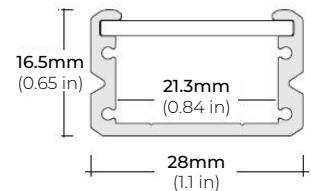

SAFIRE-70

7W DESIGNER SERIES LED TAPE LIGHT

COMPATIBLE ALUMINUM PROFILES

SURFACE PROFILES

ALP-70

LENGTHS 49" | 84" | 98"
LENS Frosted
FINISH White | Black | Silver

ALP-75C (CORNER)

LENGTHS 49" | 84" | 98"
LENS Frosted
FINISH Black | Silver

ALP-80

LENGTHS 49" | 98"
LENS Frosted
FINISH White | Black | Silver

ALP-90

LENGTHS 48" | 96"
LENS Frosted
FINISH Silver

ALP-130

LENGTHS 49" | 84" | 98"
LENS Frosted
FINISH Silver | Black

* For more compatible profiles, visit corelightingusa.com