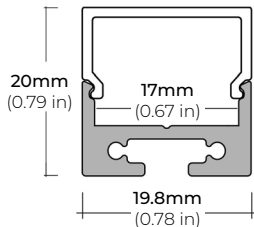

SAFIRE-70

7W DESIGNER SERIES LED TAPE LIGHT

COMPATIBLE ALUMINUM PROFILES

TRIMLESS PROFILES

ALP-1300TL

LENGTHS 48" | 96"
LENS Clear, Frosted
FINISH White

ALP-2300TL

LENGTHS 48" | 96"
LENS Frosted
FINISH White

ALP-2400TL

LENGTHS 48" | 96"
LENS Clear, Frosted
FINISH White

ALP-2700TL

LENGTHS 48" | 96"
LENS Frosted
FINISH White

* For more compatible profiles, visit corelightingusa.com

SUSPENDED PROFILES

ALP-80

LENGTHS 49" | 98"
LENS Frosted
FINISH White | Black | Silver