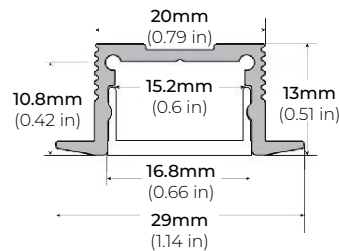

ALP-80

LENGTHS 49" | 98"
LENS Frosted
FINISH White | Black | Silver

ALP-90

LENGTHS 48" | 96"
LENS Frosted
FINISH Silver

ALP-130

LENGTHS 49" | 84" | 98"
LENS Frosted
FINISH Silver | Black

* For more compatible profiles, visit corelightingusa.com

RECESSED PROFILES

ALP-70R

LENGTHS 48" | 98"
LENS Frosted
FINISH Black | Silver

ALP-102R

LENGTHS 49" | 98"
LENS Frosted, Black, Asymmetric, Double Asymmetric
FINISH Silver

* For more compatible profiles, visit corelightingusa.com