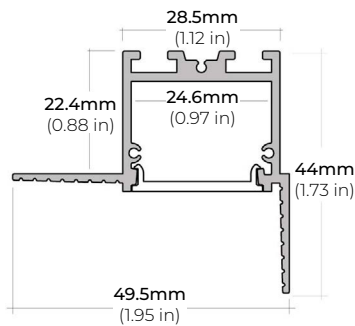

SAFIRE-70

7W DESIGNER SERIES LED TAPE LIGHT

COMPATIBLE ALUMINUM PROFILES

TRIMLESS PROFILES

ALP-1300TL

LENGTHS 48" | 96"
LENS Clear, Frosted
FINISH White

ALP-2300TL

LENGTHS 48" | 96"
LENS Frosted
FINISH White

ALP-2400TL

LENGTHS 48" | 96"
LENS Clear, Frosted
FINISH White

ALP-2700TL

LENGTHS 48" | 96"
LENS Frosted
FINISH White

* For more compatible profiles, visit corelightingusa.com

SUSPENDED PROFILES

ALP-80

LENGTHS 49" | 98"
LENS Frosted
FINISH White | Black | Silver