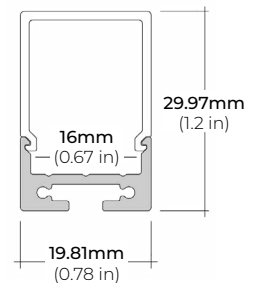

SAFIRE-70

7W DESIGNER SERIES LED TAPE LIGHT

COMPATIBLE ALUMINUM PROFILES

TRIMLESS PROFILES

ALP-1300TL

LENGTHS 48" | 96"
LENS Clear, Frosted
FINISH White

ALP-2300TL

LENGTHS 48" | 96"
LENS Frosted
FINISH White

ALP-2400TL

LENGTHS 48" | 96"
LENS Clear, Frosted
FINISH White

ALP-2700TL

LENGTHS 48" | 96"
LENS Frosted
FINISH White

* For more compatible profiles, visit corelightingusa.com

SUSPENDED PROFILES

ALP-80

LENGTHS 49" | 98"
LENS Frosted
FINISH White | Black | Silver

ALP-85

LENGTHS 48" | 98"
LENS Frosted
FINISH Silver

* For more compatible profiles, visit corelightingusa.com

SAFIRE-70

7W DESIGNER SERIES LED TAPE LIGHT

COMPATIBLE TRANSFORMERS

PSDL SERIES TRIAC DIMMABLE

PSDL-30W-24V	CLASS 2	6.5" X 3.63" X 1.03"
PSDL-60W-24V	CLASS 2	7.4" X 3.63" X 1.03"
PSDL-96W-24V	CLASS 2	8.67" X 3.67 X 1.62"
PSDL-150W-24V		8.67" X 3.67" X 1.62"
PSDL-192W-24V	CLASS 2	10.25" X 4.06" X 1.82"
PSDL-200W-24V		10.25" X 4.06" X 1.82"
PSDL-288W-24V	CLASS 2	10.25" X 4.06" X 1.82"
PSDL-300W-24V		10.25" X 4.06" X 1.82"

PSRX-30W-24V	CLASS 2	6.5" X 3.72" X 1.57"
PSRX-60W-24V	CLASS 2	7.4" X 3.72" X 1.57"
PSRX-96W-24V	CLASS 2	8.66" X 3.72" X 1.57"
PSRX-150W-24V		10.24" X 4.13" X 1.77"
PSRX-192W-24V	CLASS 2	11" X 4" X 1.82"
PSRX-200W-24V		10.24" X 4.13" X 1.77"
PSRX-288W-24V	CLASS 2	11.85" X 4.25" X 1.82"
PSRX-300W-24V		10.94" X 4.33" X 1.77"