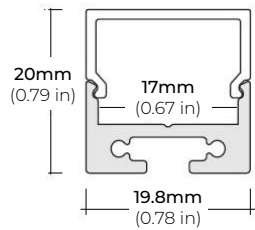

SAFIRE-70

7W DESIGNER SERIES LED TAPE LIGHT

COMPATIBLE ALUMINUM PROFILES

SURFACE PROFILES

ALP-70

LENGTHS 49" | 84" | 98"
LENS Frosted
FINISH White | Black | Silver

ALP-75C (CORNER)

LENGTHS 49" | 84" | 98"
LENS Frosted
FINISH Black | Silver

ALP-80

LENGTHS 49" | 98"
LENS Frosted
FINISH White | Black | Silver

ALP-90

LENGTHS 48" | 96"
LENS Frosted
FINISH Silver

ALP-130

LENGTHS 49" | 84" | 98"
LENS Frosted
FINISH Silver | Black

* For more compatible profiles, visit corelightingusa.com