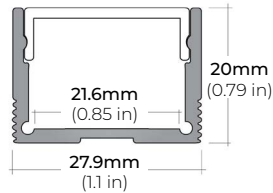

ALP-80

LENGTHS 49" | 98"
LENS Frosted
FINISH White | Black | Silver

ALP-90

LENGTHS 48" | 96"
LENS Frosted
FINISH Silver

ALP-130

LENGTHS 49" | 84" | 98"
LENS Frosted
FINISH Silver | Black

* For more compatible profiles, visit corelightingusa.com

RECESSED PROFILES

ALP-70R

LENGTHS 48" | 98"
LENS Frosted
FINISH Black | Silver

ALP-102R

LENGTHS 49" | 98"
LENS Frosted, Black, Asymmetric, Double Asymmetric
FINISH Silver

* For more compatible profiles, visit corelightingusa.com