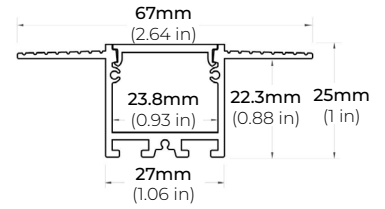

SAFIRE-70

7W DESIGNER SERIES LED TAPE LIGHT

COMPATIBLE ALUMINUM PROFILES

TRIMLESS PROFILES

ALP-1300TL

LENGTHS 48" | 96"
LENS Clear, Frosted
FINISH White

ALP-2300TL

LENGTHS 48" | 96"
LENS Frosted
FINISH White

ALP-2400TL

LENGTHS 48" | 96"
LENS Clear, Frosted
FINISH White

ALP-2700TL

LENGTHS 48" | 96"
LENS Frosted
FINISH White

* For more compatible profiles, visit corelightingusa.com

SUSPENDED PROFILES

ALP-80

LENGTHS 49" | 98"
LENS Frosted
FINISH White | Black | Silver