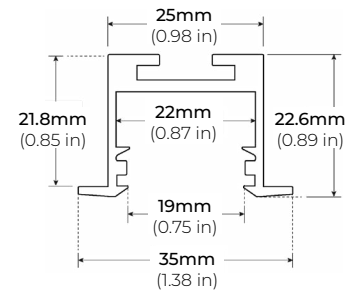

ALP-80

LENGTHS 49" | 98"
LENS Frosted
FINISH White | Black | Silver

ALP-90

LENGTHS 48" | 96"
LENS Frosted
FINISH Silver

ALP-130

LENGTHS 49" | 84" | 98"
LENS Frosted
FINISH Silver | Black

* For more compatible profiles, visit corelightingusa.com

RECESSED PROFILES

ALP-70R

LENGTHS 48" | 98"
LENS Frosted
FINISH Black | Silver

ALP-102R

LENGTHS 49" | 98"
LENS Frosted, Black, Asymmetric, Double Asymmetric
FINISH Silver

* For more compatible profiles, visit corelightingusa.com

SAFIRE-70

7W DESIGNER SERIES LED TAPE LIGHT

COMPATIBLE ALUMINUM PROFILES

TRIMLESS PROFILES

ALP-1300TL

LENGTHS 48" | 96"
LENS Clear, Frosted
FINISH White

ALP-2300TL

LENGTHS 48" | 96"
LENS Frosted
FINISH White