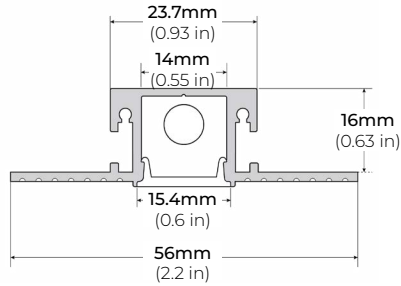

SAFIRE-70

7W DESIGNER SERIES LED TAPE LIGHT

COMPATIBLE ALUMINUM PROFILES

TRIMLESS PROFILES

ALP-1300TL

LENGTHS 48" | 96"
LENS Clear, Frosted
FINISH White

ALP-2300TL

LENGTHS 48" | 96"
LENS Frosted
FINISH White

ALP-2400TL

LENGTHS 48" | 96"
LENS Clear, Frosted
FINISH White

ALP-2700TL

LENGTHS 48" | 96"
LENS Frosted
FINISH White

* For more compatible profiles, visit corelightingusa.com

SUSPENDED PROFILES

ALP-80

LENGTHS 49" | 98"
LENS Frosted
FINISH White | Black | Silver