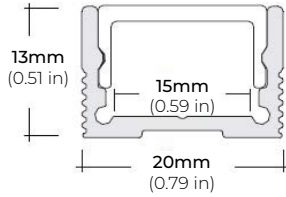

SAFIRE-70

7W DESIGNER SERIES LED TAPE LIGHT

DIMENSIONS

LUMENS

MODEL	WATT	CCT	Lumen/ FT	EFFICACY (lm/W)	CRI	R9	R13
SFS-70	7W	2200K	577	82	95+	85	98
		2400K	626	89	95+	91	99
		2700K	700	100	95+	94	98
		3000K	700	100	95+	95	99
		3500K	737	105	95+	94	98
		4000K	749	107	95+	92	98
		5000K	804	114	95+	96	99

SAFIRE-70

7W DESIGNER SERIES LED TAPE LIGHT

COMPATIBLE ALUMINUM PROFILES

SURFACE PROFILES

ALP-70

LENGTHS 49" | 84" | 98"
LENS Frosted
FINISH White | Black | Silver

ALP-75C (CORNER)

LENGTHS 49" | 84" | 98"
LENS Frosted
FINISH Black | Silver

ALP-80

LENGTHS 49" | 98"
LENS Frosted
FINISH White | Black | Silver

ALP-90

LENGTHS 48" | 96"
LENS Frosted
FINISH Silver

ALP-130

LENGTHS 49" | 84" | 98"
LENS Frosted
FINISH Silver | Black

* For more compatible profiles, visit corelightingusa.com