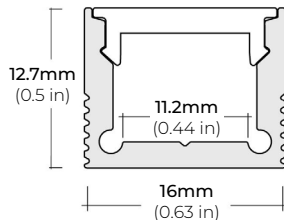

SAFIRE-50

5W DESIGNER SERIES LED TAPE LIGHT

COMPATIBLE ALUMINUM PROFILES

SURFACE PROFILES

ALU-SF

LENGTHS 39.4" | 78.9" | 84" | 98"
LENS Clear, Frosted
FINISH Black | Silver

ALU-CN (CORNER)

LENGTHS 39.4" | 78.9" | 84" | 98"
LENS Clear, Frosted
FINISH Black | Silver

ALP-20

LENGTHS 49.25" | 84" | 98.5"
LENS Frosted
FINISH White | Black | Silver

ALP-35

LENGTHS 48" | 96"
LENS Frosted
FINISH White | Black | Silver

ALP-50C-V2 (CORNER)

LENGTHS 48" | 84" | 98"
LENS Frosted
FINISH White | Black | Silver

ALP-50K-98

LENGTHS 39³/₈" | 78⁷/₈" | 98.5"
LENS Clear, Frosted
FINISH Black | Silver

ALP-60

LENGTHS 49.25" | 84" | 98.5"
LENS Frosted
FINISH White | Black | Silver

ALP-65

LENGTHS 48" | 96"
LENS Frosted
FINISH Silver