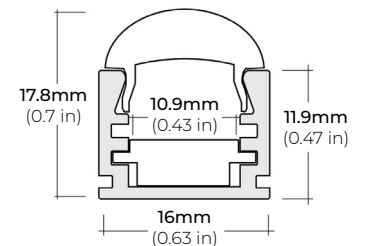

ALP-20

LENGTHS 49.25" | 84" | 98.5"
LENS Frosted
FINISH White | Black | Silver

ALP-35

LENGTHS 48" | 96"
LENS Frosted
FINISH White | Black | Silver

ALP-50C-V2 (CORNER)

LENGTHS 48" | 84" | 98"
LENS Frosted
FINISH White | Black | Silver

ALP-50K-98

LENGTHS 39³/₈" | 78⁷/₈" | 98.5"
LENS Clear, Frosted
FINISH Black | Silver

ALP-60

LENGTHS 49.25" | 84" | 98.5"
LENS Frosted
FINISH White | Black | Silver

ALP-65

LENGTHS 48" | 96"
LENS Frosted
FINISH Silver

ALP-70

LENGTHS 49.25" | 84" | 98.5"
LENS Frosted
FINISH White | Black | Silver

ALP-80

LENGTHS 49.25" | 98.5"
LENS Frosted
FINISH Silver

SAFIRE-50

5W DESIGNER SERIES LED TAPE LIGHT

COMPATIBLE ALUMINUM PROFILES

SURFACE PROFILES

ALP-100K-98 (CORNER)

LENGTHS 98.5"
LENS Frosted
FINISH Silver

RECESSED PROFILES

ALP-20R

LENGTHS 49.25" | 98.5"
LENS Frosted
FINISH White | Black | Silver

ALP-60R

LENGTHS 49.25" | 84" | 98.5"
LENS Frosted
FINISH White | Black | Silver