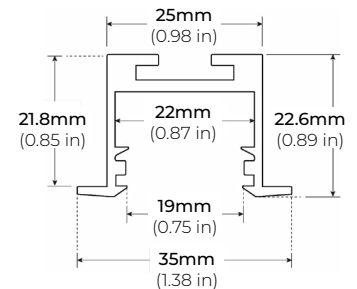

ALP-70

LENGTHS 49.25" | 84" | 98.5"
LENS Frosted
FINISH White | Black | Silver

ALP-80

LENGTHS 49.25" | 98.5"
LENS Frosted
FINISH Silver

SAFIRE-50

5W DESIGNER SERIES LED TAPE LIGHT

COMPATIBLE ALUMINUM PROFILES

SURFACE PROFILES

ALP-100K-98 (CORNER)

LENGTHS 98.5"
LENS Frosted
FINISH Silver

RECESSED PROFILES

ALP-20R

LENGTHS 49.25" | 98.5"
LENS Frosted
FINISH White | Black | Silver

ALP-60R

LENGTHS 49.25" | 84" | 98.5"
LENS Frosted
FINISH White | Black | Silver

ALP-70R

LENGTHS 48" | 98"
LENS Frosted
FINISH Black | Silver

ALP-102R

LENGTHS 49" | 98"
LENS Frosted
FINISH Silver

TRIMLESS PROFILES

ALP-1300TL

LENGTHS 48" | 98"
LENS Clear, Frosted
FINISH White

ALP-2100TL