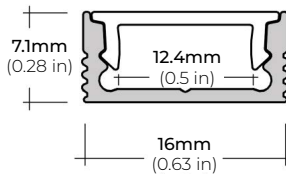

SAFIRE-50

5W DESIGNER SERIES LED TAPE LIGHT

DIMENSIONS

LUMENS

MODEL	WATT	CCT	Lumen/ FT	EFFICACY (lm/W)	CRI	R9	R13
SFS-50	5W	2200K	417	95	95+	85	98
		2400K	447	102	95+	91	99
		2700K	500	114	95+	94	98
		3000K	500	114	95+	95	99
		3500K	522	119	95+	94	98
		4000K	540	123	95+	92	98
		5000K	575	131	95+	96	99

SAFIRE-50

5W DESIGNER SERIES LED TAPE LIGHT

COMPATIBLE ALUMINUM PROFILES

SURFACE PROFILES

ALU-SF

LENGTHS 39.4" | 78.9" | 84" | 98"
LENS Clear, Frosted
FINISH Black | Silver

ALU-CN (CORNER)

LENGTHS 39.4" | 78.9" | 84" | 98"
LENS Clear, Frosted
FINISH Black | Silver

ALP-20

LENGTHS 49.25" | 84" | 98.5"
LENS Frosted
FINISH White | Black | Silver

ALP-35

LENGTHS 48" | 96"
LENS Frosted
FINISH White | Black | Silver

ALP-50C-V2 (CORNER)

LENGTHS 48" | 84" | 98"
LENS Frosted
FINISH White | Black | Silver