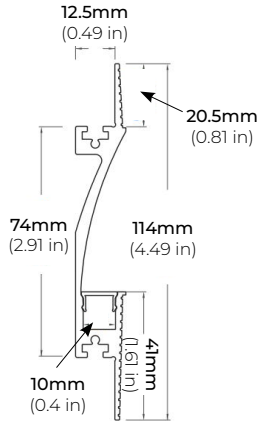

SURFACE PROFILES

ALP-100K-98 (CORNER)

LENGTHS 98.5"
LENS Frosted
FINISH Silver

RECESSED PROFILES

ALP-20R

LENGTHS 49.25" | 98.5"
LENS Frosted
FINISH White | Black | Silver

ALP-60R

LENGTHS 49.25" | 84" | 98.5"
LENS Frosted
FINISH White | Black | Silver

ALP-70R

LENGTHS 48" | 98"
LENS Frosted
FINISH Black | Silver

ALP-102R

LENGTHS 49" | 98"
LENS Frosted
FINISH Silver

TRIMLESS PROFILES

ALP-1300TL

LENGTHS 48" | 98"
LENS Clear, Frosted
FINISH White

ALP-2100TL

LENGTHS 48" | 96"
LENS Clear, Frosted
FINISH White

SAFIRE-50

5W DESIGNER SERIES LED TAPE LIGHT

COMPATIBLE ALUMINUM PROFILES

TRIMLESS PROFILES

ALP-2200TL

LENGTHS 48" | 96"
LENS Frosted
FINISH White

ALP-2300TL

LENGTHS 48" | 96"
LENS Frosted
FINISH White

ALP-2400TL

LENGTHS 48" | 96"
LENS Clear, Frosted
FINISH White

ALP-2500TL

LENGTHS 78"
LENS Clear, Frosted
FINISH White

ALP-2600TL

LENGTHS 78"
LENS Frosted
FINISH White