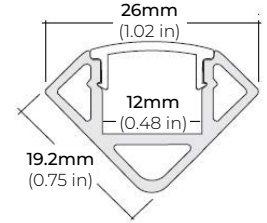

SAFIRE-50

5W DESIGNER SERIES LED TAPE LIGHT

DIMENSIONS

LUMENS

MODEL	WATT	CCT	Lumen/ FT	EFFICACY (lm/W)	CRI	R9	R13
SFS-50	5W	2200K	417	95	95+	85	98
		2400K	447	102	95+	91	99
		2700K	500	114	95+	94	98
		3000K	500	114	95+	95	99
		3500K	522	119	95+	94	98
		4000K	540	123	95+	92	98
		5000K	575	131	95+	96	99

SAFIRE-50

5W DESIGNER SERIES LED TAPE LIGHT

COMPATIBLE ALUMINUM PROFILES

SURFACE PROFILES

ALU-SF

LENGTHS 39.4" | 78.9" | 84" | 98"
LENS Clear, Frosted
FINISH Black | Silver

ALU-CN (CORNER)

LENGTHS 39.4" | 78.9" | 84" | 98"
LENS Clear, Frosted
FINISH Black | Silver

ALP-20

LENGTHS 49.25" | 84" | 98.5"
LENS Frosted
FINISH White | Black | Silver

ALP-35

LENGTHS 48" | 96"
LENS Frosted
FINISH White | Black | Silver

ALP-50C-V2 (CORNER)

LENGTHS 48" | 84" | 98"
LENS Frosted
FINISH White | Black | Silver