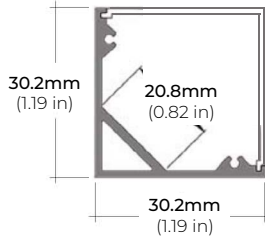

ALP-70

LENGTHS 49.25" | 84" | 98.5"
LENS Frosted
FINISH White | Black | Silver

ALP-80

LENGTHS 49.25" | 98.5"
LENS Frosted
FINISH Silver

SAFIRE-50

5W DESIGNER SERIES LED TAPE LIGHT

COMPATIBLE ALUMINUM PROFILES

SURFACE PROFILES

ALP-100K-98 (CORNER)

LENGTHS 98.5"
LENS Frosted
FINISH Silver

RECESSED PROFILES

ALP-20R

LENGTHS 49.25" | 98.5"
LENS Frosted
FINISH White | Black | Silver

ALP-60R

LENGTHS 49.25" | 84" | 98.5"
LENS Frosted
FINISH White | Black | Silver

ALP-70R

LENGTHS 48" | 98"
LENS Frosted
FINISH Black | Silver

ALP-102R

LENGTHS 49" | 98"
LENS Frosted
FINISH Silver

TRIMLESS PROFILES

ALP-1300TL

LENGTHS 48" | 98"
LENS Clear, Frosted
FINISH White

ALP-2100TL