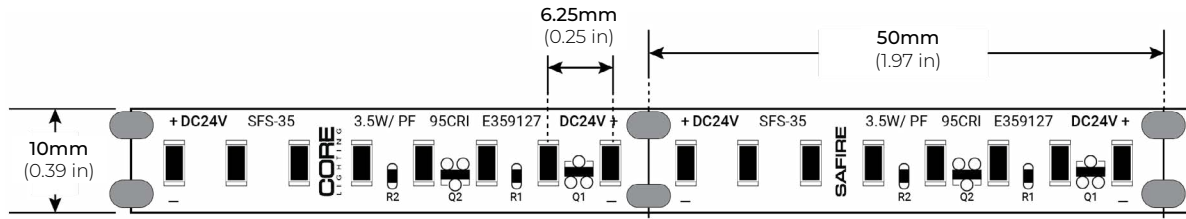

SAFIRE-50

5W DESIGNER SERIES LED TAPE LIGHT

Project _____

Location _____

Quote/ Ref # _____

The **SAFIRE-50** — a high efficiency, indoor tape light designed to illuminate your space with unparalleled efficiency and versatility. The Safire Series utilizes the most technologically advanced LEDs in the market. Using only the top binned LEDs with a macadam ellipse 1.5 step binning procedure, Core Lighting can deliver the most efficient LED strip, with a longer life, higher CRI and higher R9 values. Choose from multiple CCT options ranging from 2200K to 5000K.

SPECIFICATIONS

POWER CONSUMPTION	5W per Ft.
LEDS/ FT.	53 LEDs per Ft.
LUMEN OUTPUT	417 ~ 575 Lumens per Ft.
CRI	95+
COLOR TEMPERATURE	22K/ 24K/ 27K/ 30K/ 35K/ 40K/ 50K
DIMMING	MLV, ELV, 0-10V
MAXIMUM RUN LENGTH	25 Ft.
CUTTABLE	Every 1.97 in (50mm)
BINNING	1.5-Step MacAdam Ellipse
OPERATING VOLTAGE	24V DC
OPERATING TEMPERATURE	-22°F (-30°C) to +122°F (+50°C)
BEAM ANGLE	120°
RATING	Indoor
CERTIFICATIONS	UL Listed, California TITLE JA8
LUMEN MAINTENANCE	50,000 Hrs.

FEATURES

- 24V DC
- Continuous Run up to 25 Ft.
- 95+ CRI
- Custom length available every 1.97 in.
- Dimmable
- UL Listed
- California TITLE 24 JA8 Compliant
- 7-Year Warranty*

* Only with compatible Core Lighting drivers

SAFIRE-50

5W DESIGNER SERIES LED TAPE LIGHT

DIMENSIONS

LUMENS

MODEL	WATT	CCT	Lumen/ FT	EFFICACY (lm/W)	CRI	R9	R13
SFS-50	5W	2200K	417	95	95+	85	98
		2400K	447	102	95+	91	99
		2700K	500	114	95+	94	98
		3000K	500	114	95+	95	99
		3500K	522	119	95+	94	98
		4000K	540	123	95+	92	98
		5000K	575	131	95+	96	99