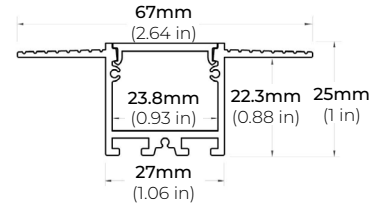

ALP-70R

LENGTHS 48" | 98"
LENS Frosted
FINISH Black | Silver

ALP-102R

LENGTHS 49" | 98"
LENS Frosted
FINISH Silver

TRIMLESS PROFILES

ALP-1300TL

LENGTHS 48" | 98"
LENS Clear, Frosted
FINISH White

ALP-2100TL

LENGTHS 48" | 96"
LENS Clear, Frosted
FINISH White

SAFIRE-50

5W DESIGNER SERIES LED TAPE LIGHT

COMPATIBLE ALUMINUM PROFILES

TRIMLESS PROFILES

ALP-2200TL

LENGTHS 48" | 96"
LENS Frosted
FINISH White

ALP-2300TL

LENGTHS 48" | 96"
LENS Frosted
FINISH White

ALP-2400TL

LENGTHS 48" | 96"
LENS Clear, Frosted
FINISH White

ALP-2500TL

LENGTHS 78"
LENS Clear, Frosted
FINISH White

ALP-2600TL

LENGTHS 78"
LENS Frosted
FINISH White