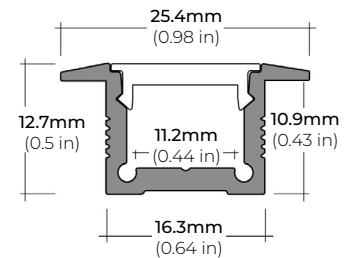

ALP-70

LENGTHS 49.25" | 84" | 98.5"
LENS Frosted
FINISH White | Black | Silver

ALP-80

LENGTHS 49.25" | 98.5"
LENS Frosted
FINISH Silver

SAFIRE-50

5W DESIGNER SERIES LED TAPE LIGHT

COMPATIBLE ALUMINUM PROFILES

SURFACE PROFILES

ALP-100K-98 (CORNER)

LENGTHS 98.5"
LENS Frosted
FINISH Silver

RECESSED PROFILES

ALP-20R

LENGTHS 49.25" | 98.5"
LENS Frosted
FINISH White | Black | Silver

ALP-60R

LENGTHS 49.25" | 84" | 98.5"
LENS Frosted
FINISH White | Black | Silver

ALP-70R

LENGTHS 48" | 98"
LENS Frosted
FINISH Black | Silver

ALP-102R

LENGTHS 49" | 98"
LENS Frosted
FINISH Silver

TRIMLESS PROFILES

ALP-1300TL

LENGTHS 48" | 98"
LENS Clear, Frosted
FINISH White

ALP-2100TL