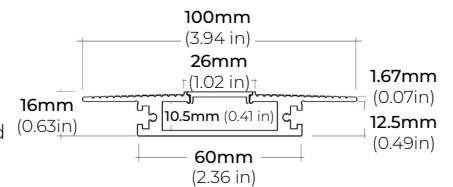

SURFACE PROFILES

ALP-100K-98 (CORNER)

LENGTHS 98.5"
LENS Frosted
FINISH Silver

RECESSED PROFILES

ALP-20R

LENGTHS 49.25" | 98.5"
LENS Frosted
FINISH White | Black | Silver

ALP-60R

LENGTHS 49.25" | 84" | 98.5"
LENS Frosted
FINISH White | Black | Silver

ALP-70R

LENGTHS 48" | 98"
LENS Frosted
FINISH Black | Silver

ALP-102R

LENGTHS 49" | 98"
LENS Frosted
FINISH Silver

TRIMLESS PROFILES

ALP-1300TL

LENGTHS 48" | 98"
LENS Clear, Frosted
FINISH White

ALP-2100TL

LENGTHS 48" | 96"
LENS Clear, Frosted
FINISH White

SAFIRE-50

5W DESIGNER SERIES LED TAPE LIGHT

COMPATIBLE ALUMINUM PROFILES

TRIMLESS PROFILES

ALP-2200TL

LENGTHS 48" | 96"
LENS Frosted
FINISH White

ALP-2300TL