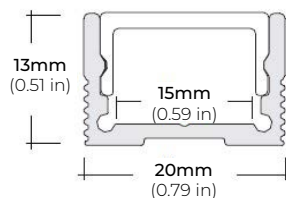

ALP-20

LENGTHS 49.25" | 84" | 98.5"
LENS Frosted
FINISH White | Black | Silver

ALP-35

LENGTHS 48" | 96"
LENS Frosted
FINISH White | Black | Silver

ALP-50C-V2 (CORNER)

LENGTHS 48" | 84" | 98"
LENS Frosted
FINISH White | Black | Silver

ALP-50K-98

LENGTHS 39³/₈" | 78⁷/₈" | 98.5"
LENS Clear, Frosted
FINISH Black | Silver

ALP-60

LENGTHS 49.25" | 84" | 98.5"
LENS Frosted
FINISH White | Black | Silver

ALP-65

LENGTHS 48" | 96"
LENS Frosted
FINISH Silver

ALP-70

LENGTHS 49.25" | 84" | 98.5"
LENS Frosted
FINISH White | Black | Silver

ALP-80

LENGTHS 49.25" | 98.5"
LENS Frosted
FINISH Silver

SAFIRE-50

5W DESIGNER SERIES LED TAPE LIGHT

COMPATIBLE ALUMINUM PROFILES

SURFACE PROFILES

ALP-100K-98 (CORNER)

LENGTHS 98.5"
LENS Frosted
FINISH Silver

RECESSED PROFILES

ALP-20R

LENGTHS 49.25" | 98.5"
LENS Frosted
FINISH White | Black | Silver

ALP-60R

LENGTHS 49.25" | 84" | 98.5"
LENS Frosted
FINISH White | Black | Silver