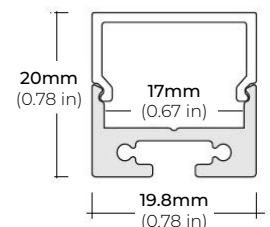

ALP-20

LENGTHS 49.25" | 84" | 98.5"
LENS Frosted
FINISH White | Black | Silver

ALP-35

LENGTHS 48" | 96"
LENS Frosted
FINISH White | Black | Silver

ALP-50C-V2 (CORNER)

LENGTHS 48" | 84" | 98"
LENS Frosted
FINISH White | Black | Silver

ALP-50K-98

LENGTHS 39³/₈" | 78⁷/₈" | 98.5"
LENS Clear, Frosted
FINISH Black | Silver

ALP-60

LENGTHS 49.25" | 84" | 98.5"
LENS Frosted
FINISH White | Black | Silver

ALP-65

LENGTHS 48" | 96"
LENS Frosted
FINISH Silver

ALP-70

LENGTHS 49.25" | 84" | 98.5"
LENS Frosted
FINISH White | Black | Silver

ALP-80

LENGTHS 49.25" | 98.5"
LENS Frosted
FINISH Silver

SAFIRE-50

5W DESIGNER SERIES LED TAPE LIGHT

COMPATIBLE ALUMINUM PROFILES