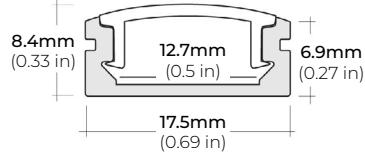

SAFIRE-50

5W DESIGNER SERIES LED TAPE LIGHT

DIMENSIONS

LUMENS

MODEL	WATT	CCT	Lumen/ FT	EFFICACY (lm/W)	CRI	R9	R13
SFS-50	5W	2200K	417	95	95+	85	98
		2400K	447	102	95+	91	99
		2700K	500	114	95+	94	98
		3000K	500	114	95+	95	99
		3500K	522	119	95+	94	98
		4000K	540	123	95+	92	98
		5000K	575	131	95+	96	99

SAFIRE-50

5W DESIGNER SERIES LED TAPE LIGHT

COMPATIBLE ALUMINUM PROFILES

SURFACE PROFILES

ALU-SF

LENGTHS 39.4" | 78.9" | 84" | 98"
LENS Clear, Frosted
FINISH Black | Silver

ALU-CN (CORNER)

LENGTHS 39.4" | 78.9" | 84" | 98"
LENS Clear, Frosted
FINISH Black | Silver

ALP-20

LENGTHS 49.25" | 84" | 98.5"
LENS Frosted
FINISH White | Black | Silver

ALP-35

LENGTHS 48" | 96"
LENS Frosted
FINISH White | Black | Silver

ALP-50C-V2 (CORNER)

LENGTHS 48" | 84" | 98"
LENS Frosted
FINISH White | Black | Silver