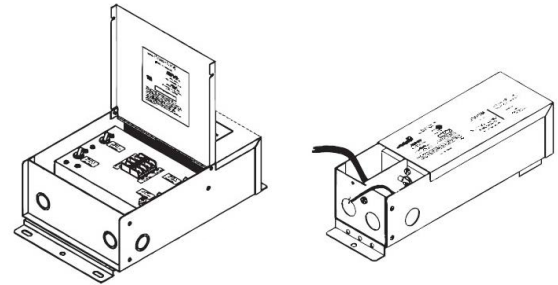

PSDH SERIES HIGH PERFORMANCE MAGNETIC LOW VOLTAGE (MLV)

PSDH-48W-24V	CLASS 2	11.25" X 3.37" X 3.25"
PSDH-96W-24V	CLASS 2	11.25" X 3.37" X 3.25"
PSDH-288W-24V	CLASS 2	14.25" X 8.43" X 4.43"