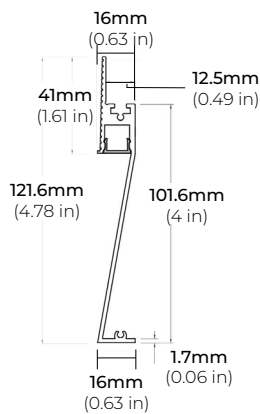

LENGTHS 48" | 96"
LENS Clear, Frosted
FINISH White

SAFIRE-50

5W DESIGNER SERIES LED TAPE LIGHT

COMPATIBLE ALUMINUM PROFILES

TRIMLESS PROFILES

ALP-2200TL

LENGTHS 48" | 96"
LENS Frosted
FINISH White

ALP-2300TL

LENGTHS 48" | 96"
LENS Frosted
FINISH White

ALP-2400TL

LENGTHS 48" | 96"
LENS Clear, Frosted
FINISH White

ALP-2500TL

LENGTHS 78"
LENS Clear, Frosted
FINISH White

ALP-2600TL

LENGTHS 78"
LENS Frosted
FINISH White

ALP-2700TL

LENGTHS 48" | 96"
LENS Frosted
FINISH White

*For more compatible profiles, visit corelightingusa.com

SAFIRE-50

5W DESIGNER SERIES LED TAPE LIGHT

COMPATIBLE TRANSFORMERS

PSDL SERIES TRIAC DIMMABLE

PSDL-30W-24V	CLASS 2	6.5" X 3.63" X 1.03"
PSDL-60W-24V	CLASS 2	7.4" X 3.63" X 1.03"
PSDL-96W-24V	CLASS 2	8.67" X 3.67 X 1.62"
PSDL-150W-24V		8.67" X 3.67" X 1.62"
PSDL-192W-24V	CLASS 2	10.25" X 4.06" X 1.82"
PSDL-200W-24V		10.25" X 4.06" X 1.82"
PSDL-288W-24V	CLASS 2	10.25" X 4.06" X 1.82"
PSDL-300W-24V		10.25" X 4.06" X 1.82"