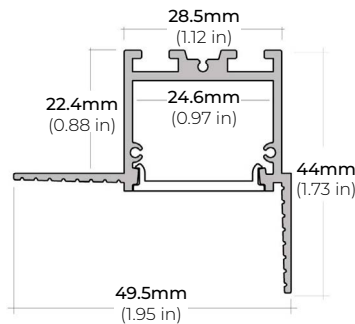

ALP-70R

LENGTHS 48" | 98"
LENS Frosted
FINISH Black | Silver

ALP-102R

LENGTHS 49" | 98"
LENS Frosted
FINISH Silver

TRIMLESS PROFILES

ALP-1300TL

LENGTHS 48" | 98"
LENS Clear, Frosted
FINISH White

ALP-2100TL

LENGTHS 48" | 96"
LENS Clear, Frosted
FINISH White

SAFIRE-50

5W DESIGNER SERIES LED TAPE LIGHT

COMPATIBLE ALUMINUM PROFILES

TRIMLESS PROFILES

ALP-2200TL

LENGTHS 48" | 96"
LENS Frosted
FINISH White

ALP-2300TL

LENGTHS 48" | 96"
LENS Frosted
FINISH White

ALP-2400TL

LENGTHS 48" | 96"
LENS Clear, Frosted
FINISH White

ALP-2500TL

LENGTHS 78"
LENS Clear, Frosted
FINISH White

ALP-2600TL

LENGTHS 78"
LENS Frosted
FINISH White