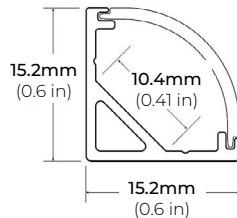

SAFIRE-50

5W DESIGNER SERIES LED TAPE LIGHT

DIMENSIONS

LUMENS

MODEL	WATT	CCT	Lumen/ FT	EFFICACY (lm/W)	CRI	R9	R13
SFS-50	5W	2200K	417	95	95+	85	98
		2400K	447	102	95+	91	99
		2700K	500	114	95+	94	98
		3000K	500	114	95+	95	99
		3500K	522	119	95+	94	98
		4000K	540	123	95+	92	98
		5000K	575	131	95+	96	99

SAFIRE-50

5W DESIGNER SERIES LED TAPE LIGHT

COMPATIBLE ALUMINUM PROFILES

SURFACE PROFILES

ALU-SF

LENGTHS 39.4" | 78.9" | 84" | 98"
LENS Clear, Frosted
FINISH Black | Silver

ALU-CN (CORNER)

LENGTHS 39.4" | 78.9" | 84" | 98"
LENS Clear, Frosted
FINISH Black | Silver

ALP-20

LENGTHS 49.25" | 84" | 98.5"
LENS Frosted
FINISH White | Black | Silver

ALP-35

LENGTHS 48" | 96"
LENS Frosted
FINISH White | Black | Silver

ALP-50C-V2 (CORNER)

LENGTHS 48" | 84" | 98"
LENS Frosted
FINISH White | Black | Silver

ALP-50K-98

LENGTHS 39³/₈" | 78⁷/₈" | 98.5"
LENS Clear, Frosted
FINISH Black | Silver

ALP-60

LENGTHS 49.25" | 84" | 98.5"
LENS Frosted
FINISH White | Black | Silver

ALP-65

LENGTHS 48" | 96"
LENS Frosted
FINISH Silver