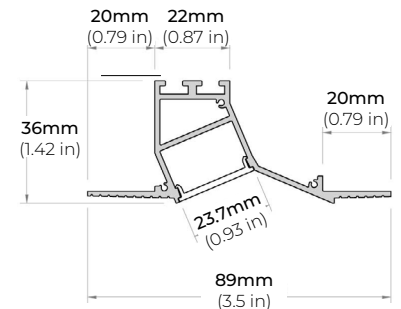

ALP-2700TL

LENGTHS 48" | 96"
LENS Frosted
FINISH White

*For more compatible profiles, visit corelightingusa.com