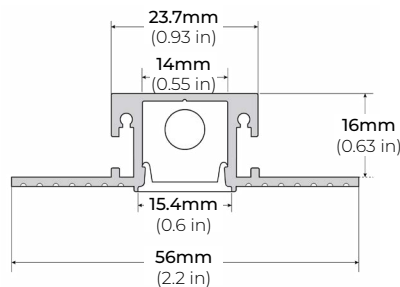

SURFACE PROFILES

ALP-100K-98 (CORNER)

LENGTHS 98.5"
LENS Frosted
FINISH Silver

RECESSED PROFILES

ALP-20R

LENGTHS 49.25" | 98.5"
LENS Frosted
FINISH White | Black | Silver

ALP-60R

LENGTHS 49.25" | 84" | 98.5"
LENS Frosted
FINISH White | Black | Silver

ALP-70R

LENGTHS 48" | 98"
LENS Frosted
FINISH Black | Silver

ALP-102R

LENGTHS 49" | 98"
LENS Frosted
FINISH Silver

TRIMLESS PROFILES

ALP-1300TL

LENGTHS 48" | 98"
LENS Clear, Frosted
FINISH White

ALP-2100TL

LENGTHS 48" | 96"
LENS Clear, Frosted
FINISH White

SAFIRE-50

5W DESIGNER SERIES LED TAPE LIGHT

COMPATIBLE ALUMINUM PROFILES

TRIMLESS PROFILES

ALP-2200TL

LENGTHS 48" | 96"
LENS Frosted
FINISH White

ALP-2300TL