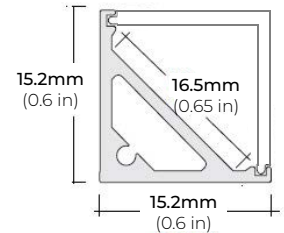

SAFIRE-50

5W DESIGNER SERIES LED TAPE LIGHT

COMPATIBLE ALUMINUM PROFILES

SURFACE PROFILES

ALU-SF

LENGTHS 39.4" | 78.9" | 84" | 98"
LENS Clear, Frosted
FINISH Black | Silver

ALU-CN (CORNER)

LENGTHS 39.4" | 78.9" | 84" | 98"
LENS Clear, Frosted
FINISH Black | Silver

ALP-20

LENGTHS 49.25" | 84" | 98.5"
LENS Frosted
FINISH White | Black | Silver

ALP-35

LENGTHS 48" | 96"
LENS Frosted
FINISH White | Black | Silver

ALP-50C-V2 (CORNER)

LENGTHS 48" | 84" | 98"
LENS Frosted
FINISH White | Black | Silver

ALP-50K-98

LENGTHS 39³/₈" | 78⁷/₈" | 98.5"
LENS Clear, Frosted
FINISH Black | Silver

ALP-60

LENGTHS 49.25" | 84" | 98.5"
LENS Frosted
FINISH White | Black | Silver

ALP-65

LENGTHS 48" | 96"
LENS Frosted
FINISH Silver