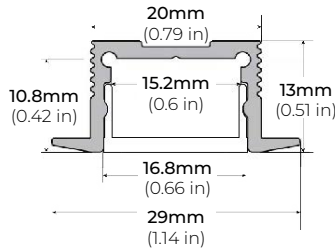

ALP-70

LENGTHS 49.25" | 84" | 98.5"
LENS Frosted
FINISH White | Black | Silver

ALP-80

LENGTHS 49.25" | 98.5"
LENS Frosted
FINISH Silver

SAFIRE-50

5W DESIGNER SERIES LED TAPE LIGHT

COMPATIBLE ALUMINUM PROFILES

SURFACE PROFILES

ALP-100K-98 (CORNER)

LENGTHS 98.5"
LENS Frosted
FINISH Silver

RECESSED PROFILES

ALP-20R

LENGTHS 49.25" | 98.5"
LENS Frosted
FINISH White | Black | Silver

ALP-60R

LENGTHS 49.25" | 84" | 98.5"
LENS Frosted
FINISH White | Black | Silver

ALP-70R

LENGTHS 48" | 98"
LENS Frosted
FINISH Black | Silver

ALP-102R

LENGTHS 49" | 98"
LENS Frosted
FINISH Silver

TRIMLESS PROFILES

ALP-1300TL

LENGTHS 48" | 98"
LENS Clear, Frosted
FINISH White

ALP-2100TL