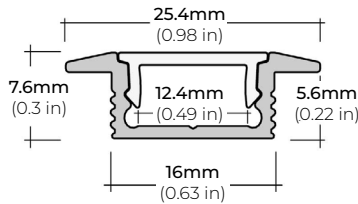

ALP-70

LENGTHS 49.25" | 84" | 98.5"
LENS Frosted
FINISH White | Black | Silver

ALP-80

LENGTHS 49.25" | 98.5"
LENS Frosted
FINISH Silver

SAFIRE-50

5W DESIGNER SERIES LED TAPE LIGHT

COMPATIBLE ALUMINUM PROFILES

SURFACE PROFILES

ALP-100K-98 (CORNER)

LENGTHS 98.5"
LENS Frosted
FINISH Silver

RECESSED PROFILES

ALP-20R

LENGTHS 49.25" | 98.5"
LENS Frosted
FINISH White | Black | Silver

ALP-60R

LENGTHS 49.25" | 84" | 98.5"
LENS Frosted
FINISH White | Black | Silver

ALP-70R

LENGTHS 48" | 98"
LENS Frosted
FINISH Black | Silver

ALP-102R

LENGTHS 49" | 98"
LENS Frosted
FINISH Silver

TRIMLESS PROFILES

ALP-1300TL

LENGTHS 48" | 98"
LENS Clear, Frosted
FINISH White

ALP-2100TL