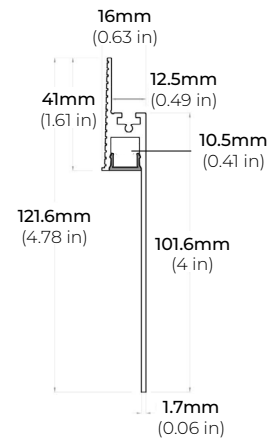

LENGTHS 48" | 96"
LENS Clear, Frosted
FINISH White

SAFIRE-50

5W DESIGNER SERIES LED TAPE LIGHT

COMPATIBLE ALUMINUM PROFILES

TRIMLESS PROFILES

ALP-2200TL

LENGTHS 48" | 96"
LENS Frosted
FINISH White

ALP-2300TL

LENGTHS 48" | 96"
LENS Frosted
FINISH White

ALP-2400TL

LENGTHS 48" | 96"
LENS Clear, Frosted
FINISH White

ALP-2500TL

LENGTHS 78"
LENS Clear, Frosted
FINISH White

ALP-2600TL

LENGTHS 78"
LENS Frosted
FINISH White

ALP-2700TL

LENGTHS 48" | 96"
LENS Frosted
FINISH White

*For more compatible profiles, visit corelightingusa.com

SAFIRE-50

5W DESIGNER SERIES LED TAPE LIGHT

COMPATIBLE TRANSFORMERS

PSDL SERIES TRIAC DIMMABLE

PSDL-30W-24V	CLASS 2	6.5" X 3.63" X 1.03"
PSDL-60W-24V	CLASS 2	7.4" X 3.63" X 1.03"
PSDL-96W-24V	CLASS 2	8.67" X 3.67 X 1.62"
PSDL-150W-24V		8.67" X 3.67" X 1.62"
PSDL-192W-24V	CLASS 2	10.25" X 4.06" X 1.82"
PSDL-200W-24V		10.25" X 4.06" X 1.82"
PSDL-288W-24V	CLASS 2	10.25" X 4.06" X 1.82"
PSDL-300W-24V		10.25" X 4.06" X 1.82"