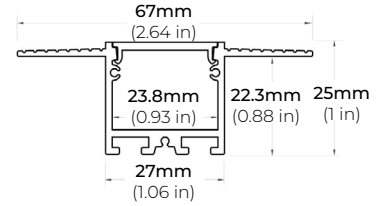

ALP-2300TL

LENGTHS 48" | 96"
LENS Frosted
FINISH White