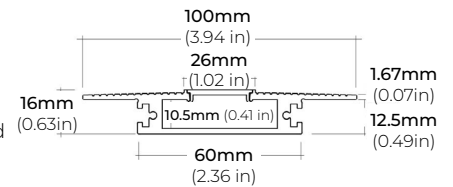

ALP-2100TL

LENGTHS 48" | 96"
LENS Clear, Frosted
FINISH White