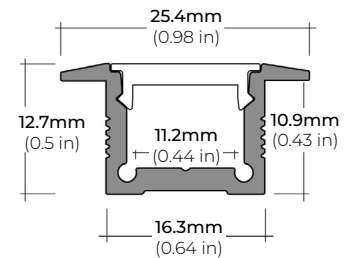

ALP-60R

LENGTHS 49.25" | 84" | 98.5"
LENS Frosted
FINISH White | Black | Silver