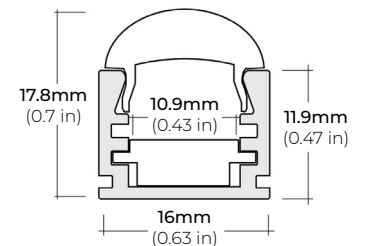

ALP-65

LENGTHS 48" | 96"
LENS Frosted
FINISH Silver