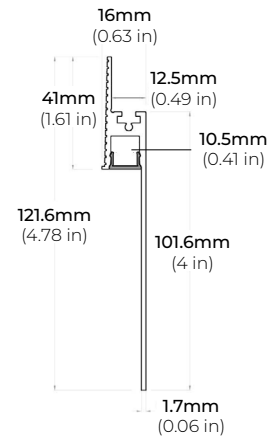

SAFIRE-35

3.5W DESIGNER SERIES LED TAPE LIGHT

COMPATIBLE ALUMINUM PROFILES

TRIMLESS PROFILES

ALP-2200TL

LENGTHS 48" | 96"
LENS Frosted
FINISH White

ALP-2300TL

LENGTHS 48" | 96"
LENS Frosted
FINISH White

ALP-2400TL

LENGTHS 48" | 96"
LENS Clear, Frosted
FINISH White

ALP-2500TL

LENGTHS 78"
LENS Clear, Frosted
FINISH White

ALP-2600TL

LENGTHS 78"
LENS Frosted
FINISH White

ALP-2700TL

LENGTHS 48" | 96"
LENS Frosted
FINISH White

* For more compatible profiles, visit corelightingusa.com