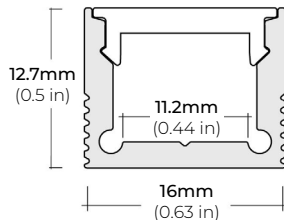

ALP-60

LENGTHS 49.25" | 84" | 98.5"
LENS Frosted
FINISH White | Black | Silver