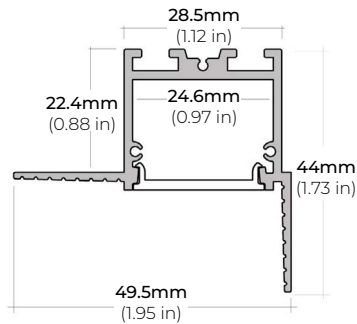

ALP-2400TL

LENGTHS 48" | 96"
LENS Clear, Frosted
FINISH White

ALP-2500TL

LENGTHS 78"
LENS Clear, Frosted
FINISH White