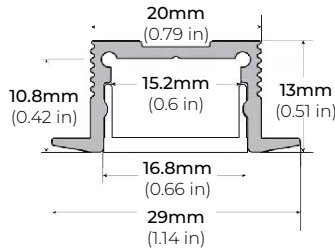

ALP-70R

LENGTHS 48" | 98"
LENS Frosted
FINISH Black | Silver