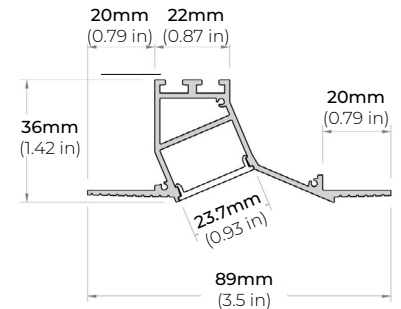

ALP-2700TL

LENGTHS 48" | 96"
LENS Frosted
FINISH White

* For more compatible profiles, visit corelightingusa.com