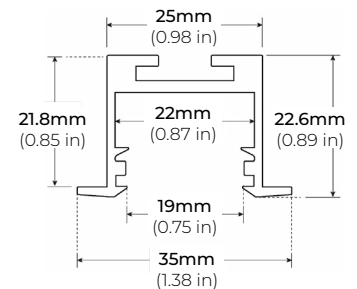

ALP-102R

LENGTHS 49" | 98"
LENS Frosted
FINISH Silver