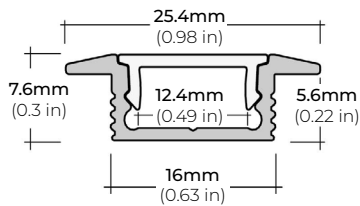

RECESSED PROFILES

ALP-20R

LENGTHS 49.25" | 98.5"
LENS Frosted
FINISH White | Black | Silver