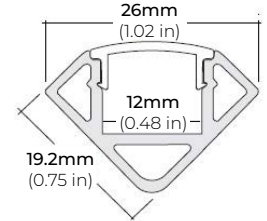

### DIMENSIONS

#### SURFACE PROFILES

##### ALU-SF

LENGTHS 39.4" | 78.9" | 84" | 98"  
LENS Clear, Frosted  
FINISH Black | Silver

##### ALU-CN (CORNER)

LENGTHS 39.4" | 78.9" | 84" | 98"  
LENS Clear, Frosted  
FINISH Black | Silver