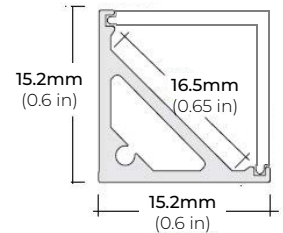

ALP-50K-98

LENGTHS 39³/₈" | 78⁷/₈" | 98.5"
LENS Clear, Frosted
FINISH Black | Silver