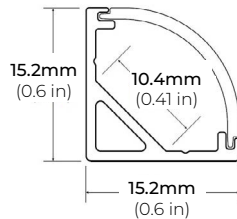

ALP-50C-V2 (CORNER)

LENGTHS 48" | 84" | 98"
LENS Frosted
FINISH White | Black | Silver