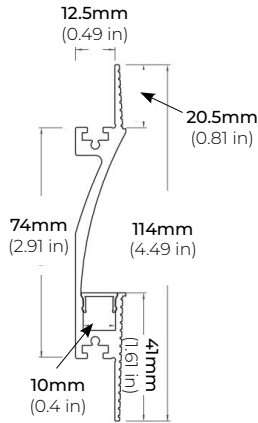

SAFIRE-35

3.5W DESIGNER SERIES LED TAPE LIGHT

COMPATIBLE ALUMINUM PROFILES

TRIMLESS PROFILES

ALP-2200TL

LENGTHS 48" | 96"
LENS Frosted
FINISH White