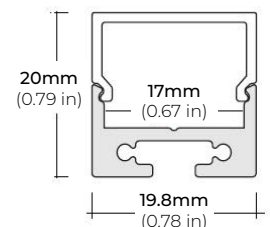

ALP-80

LENGTHS 49.25" | 98.5"
LENS Frosted
FINISH Silver