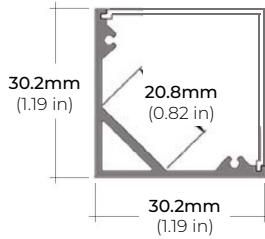

SAFIRE-35

3.5W DESIGNER SERIES LED TAPE LIGHT

COMPATIBLE ALUMINUM PROFILES

SURFACE PROFILES

ALP-100K-98 (CORNER)

LENGTHS 98.5"
LENS Frosted
FINISH Silver