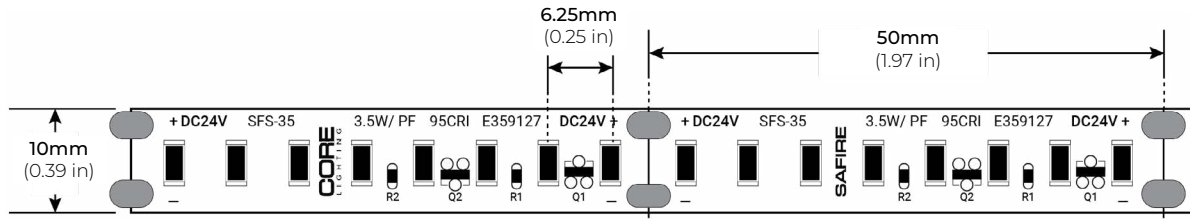

SAFIRE-35

3.5W DESIGNER SERIES LED TAPE LIGHT

DIMENSIONS

LUMENS

MODEL	WATT	CCT	Lumen/ FT	EFFICACY (Lm/W)	CRI	R9	R13
SFS-35	3.5W	2200K	333	95	95+	85	98
		2400K	358	102	95+	91	99
		2700K	400	114	95+	94	98
		3000K	400	114	95+	95	99
		3500K	421	120	95+	94	98
		4000K	428	122	95+	92	98
		5000K	460	131	95+	96	99