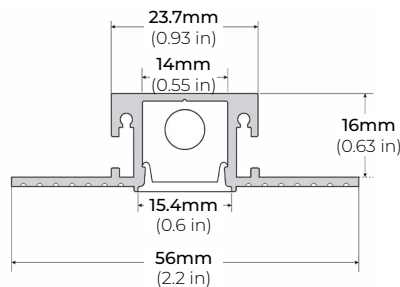

##### ALP-102R

LENGTHS 49" | 98"  
LENS Frosted  
FINISH Silver

##### ALP-1300TL

LENGTHS 48" | 98"  
LENS Clear, Frosted  
FINISH White