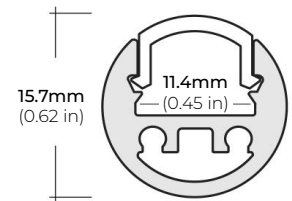

ALP-35

LENGTHS 48" | 96"
LENS Frosted
FINISH White | Black | Silver