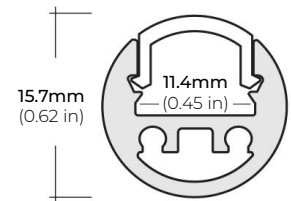

ALP-35

LENGTHS 48" | 96"
LENS Frosted
FINISH White | Black | Silver