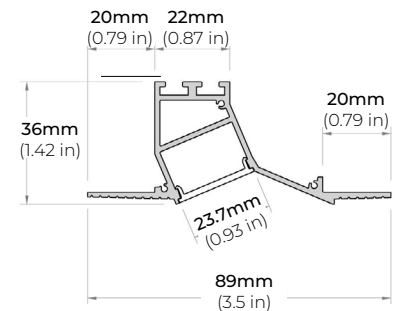

ALP-2700TL

LENGTHS 48" | 96"
LENS Frosted
FINISH White

* For more compatible profiles, visit corelightingusa.com