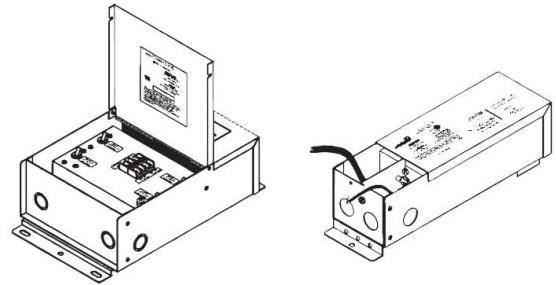

PSDH SERIES HIGH PERFORMANCE MAGNETIC LOW VOLTAGE (MLV)

PSDH-48W-24V	CLASS 2	11.25" X 3.37" X 3.25"
PSDH-96W-24V	CLASS 2	11.25" X 3.37" X 3.25"
PSDH-288W-24V	CLASS 2	14.25" X 8.43" X 4.43"