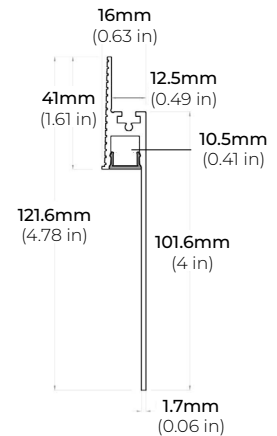

SAFIRE-20

2W DESIGNER SERIES LED TAPE LIGHT

COMPATIBLE ALUMINUM PROFILES

TRIMLESS PROFILES

ALP-2200TL

LENGTHS 48" | 96"
LENS Frosted
FINISH White

ALP-2300TL

LENGTHS 48" | 96"
LENS Frosted
FINISH White

ALP-2400TL

LENGTHS 48" | 96"
LENS Clear, Frosted
FINISH White

ALP-2500TL

LENGTHS 78"
LENS Clear, Frosted
FINISH White

ALP-2600TL

LENGTHS 78"
LENS Frosted
FINISH White

ALP-2700TL

LENGTHS 48" | 96"
LENS Frosted
FINISH White

* For more compatible profiles, visit corelightingusa.com