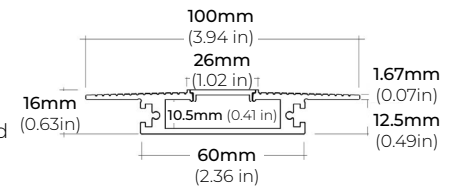

ALP-2100TL

LENGTHS 48" | 96"
LENS Clear, Frosted
FINISH White