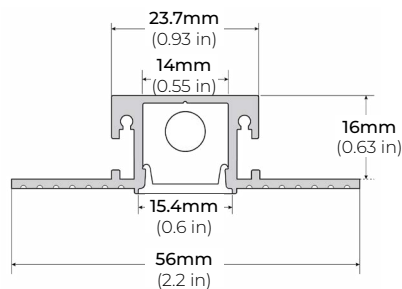

##### ALP-102R

LENGTHS 49" | 98"  
LENS Frosted, Black, Asymmetric, Double Asymmetric  
FINISH White | Black | Silver

##### ALP-1300TL

LENGTHS 48" | 98"  
LENS Clear, Frosted  
FINISH White