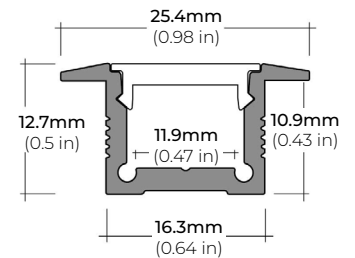

ALP-60R

LENGTHS 49.25" | 84" | 98.5"
LENS Frosted
FINISH White | Black | Silver