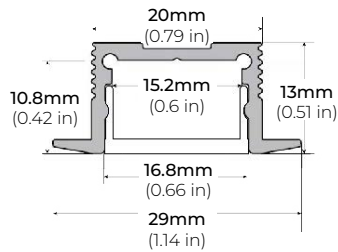

ALP-70R

LENGTHS 48" | 98"
LENS Frosted
FINISH Black | Silver