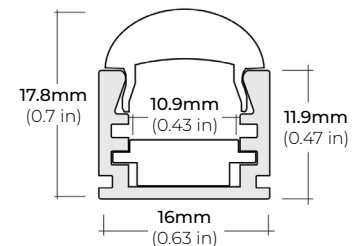

ALP-65

LENGTHS 48" | 96"
LENS Clear
FINISH Silver