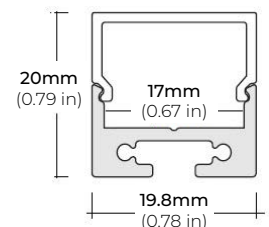

ALP-80

LENGTHS 49.25" | 98.5"
LENS Frosted
FINISH Silver