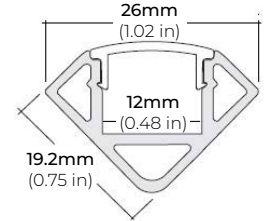

### DIMENSIONS

#### SURFACE PROFILES

##### ALU-SF

LENGTHS 39.4" | 78.9" | 84" | 98"  
LENS Clear, Frosted  
FINISH Black | Silver

##### ALU-CN (CORNER)

LENGTHS 39.4" | 78.9" | 84" | 98"  
LENS Clear, Frosted  
FINISH Black | Silver