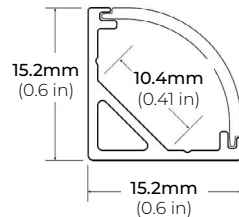

### DIMENSIONS

##### ALU-CN (CORNER)

LENGTHS 39.4" | 78.9" | 84" | 98"  
LENS Clear, Frosted  
FINISH Black | Silver

##### ALP-20

LENGTHS 49.25" | 84" | 98.5"  
LENS Frosted  
FINISH White | Black | Silver

##### ALP-50C-V2 (CORNER)

LENGTHS 48" | 84" | 98"  
LENS Frosted  
FINISH White | Black | Silver