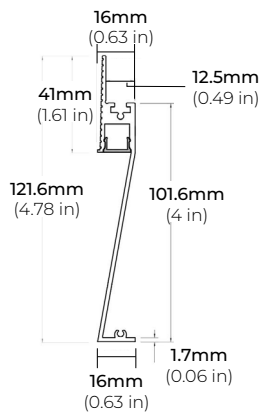

ALP-2600TL

LENGTHS 78"
LENS Frosted
FINISH White