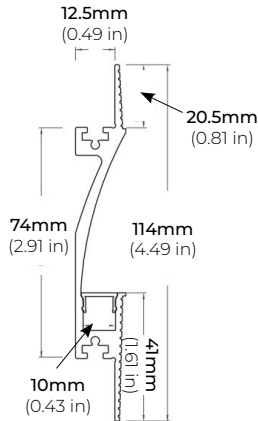

SAFIRE-20

2W DESIGNER SERIES LED TAPE LIGHT

COMPATIBLE ALUMINUM PROFILES

TRIMLESS PROFILES

ALP-2200TL

LENGTHS 48" | 96"
LENS Frosted
FINISH White