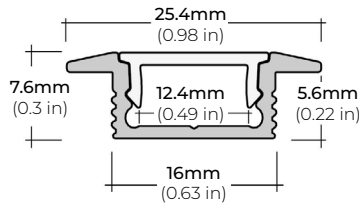

RECESSED PROFILES

ALP-20R

LENGTHS 49.25" | 98.5"
LENS Frosted
FINISH White | Black | Silver