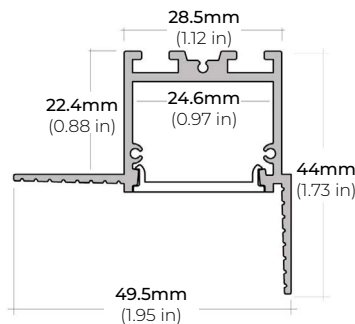

ALP-2400TL

LENGTHS 48" | 96"
LENS Clear, Frosted
FINISH White

ALP-2500TL

LENGTHS 78"
LENS Clear, Frosted
FINISH White