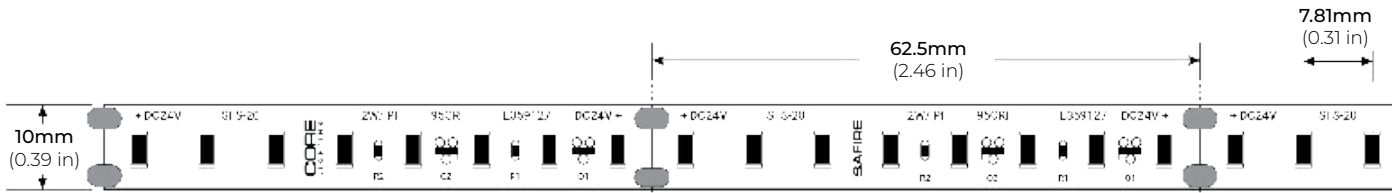

SAFIRE-20

2W DESIGNER SERIES LED TAPE LIGHT

DIMENSIONS

LUMENS

MODEL	WATT	CCT	Lumen/ FT	EFFICACY (Lm/W)	CRI	R9	R13
SFS-20	2W	2200K	225	96	95+	85	98
		2400K	243	104	95+	91	99
		2700K	269	115	95+	94	98
		3000K	269	115	95+	95	99
		3500K	285	122	95+	94	98
		4000K	293	125	95+	92	98
		5000K	311	133	95+	96	99