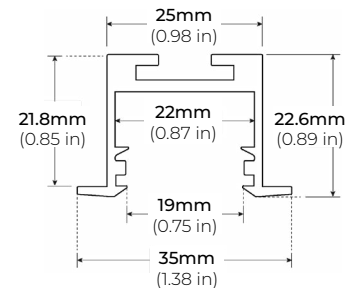

ALP-102R

LENGTHS 49" | 98"
LENS Frosted, Black, Asymmetric, Double Asymmetric
FINISH White | Black | Silver