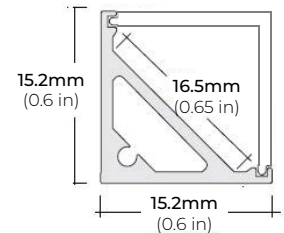

ALP-50K-98

LENGTHS 39³/₈" | 78⁷/₈" | 98.5"
LENS Clear, Frosted
FINISH Black | Silver