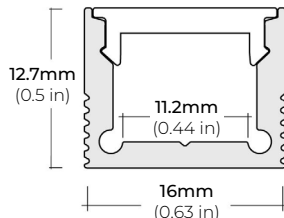

ALP-60

LENGTHS 49.25" | 84" | 98.5"
LENS Frosted
FINISH White | Black | Silver