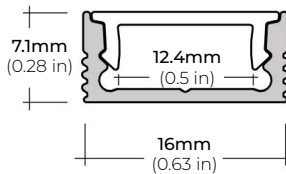

ALP-20

LENGTHS 49.25" | 84" | 98.5"
LENS Frosted
FINISH White | Black | Silver