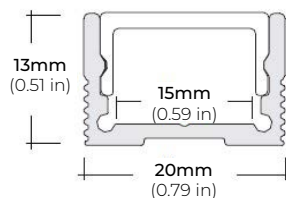

ALP-70

LENGTHS 49.25" | 84" | 98.5"
LENS Frosted
FINISH White | Black | Silver