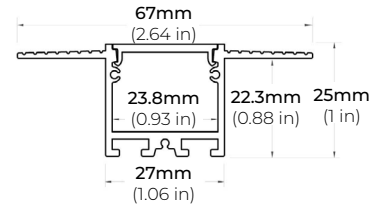

ALP-2300TL

LENGTHS 48" | 96"
LENS Frosted
FINISH White