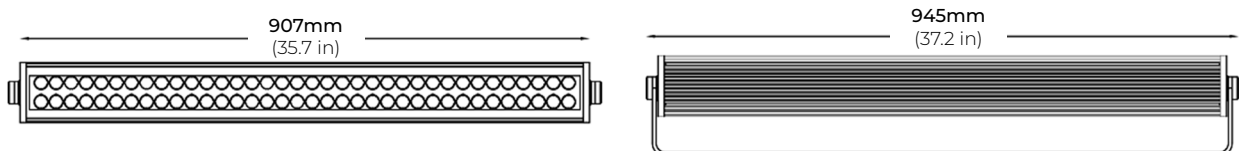

SPECIFICATIONS

INPUT VOLTAGE	100-277V AC
POWER CONSUMPTION	33W (12 In.) 52W (24 In.) 84W (36 In.)
LUMEN OUTPUT	Up to 97 Lm./ W
COLOR TEMPERATURE	27K/ 30K/ 35K/ 40K/ 50K/ 65K
MAXIMUM RUN LENGTH	Linkable up to 40 Ft.
OPERATING TEMPERATURE	-4°F(-20°C) ~ 122°F (50°)
BEAM ANGLE	6°/ 30°/ 6° x 55°
CRI	80+
DIMMING	0-10V
HOUSING	Extruded Aluminum
IP RATING	IP66 Outdoor/ Wet Location
POWER FACTOR	> 0.9
CERTIFICATIONS	ETL Listed
LUMEN MAINTENANCE	50,000 Hrs.
WARRANTY	5 Years

MODEL	LENGTH	COLOR TEMP	OPTICS	FINISH	DIMMING	VOLTAGE	OPTIONS
LWW120-XPO	12 13 in (33W)	27K 2700K	6 6°	GR Gray	010 0-10V	UNV 120V-277V	IJB Inground Junction Box
	24 23.6 in (52W)	30K 3000K	30 30°	BK Black			
	36 37.2 in (84W)	35K 3500K	655 6° x 55°				
		40K 4000K					
		50K 5000K					
		65K 6000K					

LWW120-XPO

LINEAR LED WALL WASHER

DIMENSIONS

LWW120-XPO-12

LWW120-XPO-24

LWW120-XPO-36

LWW120-XPO

LINEAR LED WALL WASHER