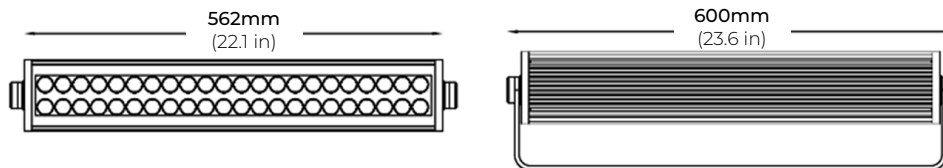

SPECIFICATIONS

INPUT VOLTAGE	100-277V AC
POWER CONSUMPTION	33W (12 In.) 52W (24 In.) 84W (36 In.)
LUMEN OUTPUT	Up to 97 Lm./ W
COLOR TEMPERATURE	27K/ 30K/ 35K/ 40K/ 50K/ 65K
MAXIMUM RUN LENGTH	Linkable up to 40 Ft.
OPERATING TEMPERATURE	-4°F(-20°C) ~ 122°F (50°)
BEAM ANGLE	6°/ 30°/ 6° x 55°
CRI	80+
DIMMING	0-10V
HOUSING	Extruded Aluminum
IP RATING	IP66 Outdoor/ Wet Location
POWER FACTOR	> 0.9
CERTIFICATIONS	ETL Listed
LUMEN MAINTENANCE	50,000 Hrs.
WARRANTY	5 Years

FEATURES

- 80+ CRI
- 270° Tiltable Stand
- Multiple beam angles
- Multiple CCT options available
- ETL Listed

LUMENS

MODEL	WATT	OPTIC	LM/ FT	LM/W
LWW120-XPO-12	33W	6°	2905	90
		30°	2641	82
		6° X 55°	2480	77
LWW120-XPO-24	52W	6°	4351	82
		30°	3789	72
		6° X 55°	5169	97

MODEL	LENGTH	COLOR TEMP	OPTICS	FINISH	DIMMING	VOLTAGE	OPTIONS
LWW120-XPO	12 13 in (33W)	27K 2700K	6 6°	GR Gray	010 0-10V	UNV 120V-277V	IJB Inground Junction Box
	24 23.6 in (52W)	30K 3000K	30 30°	BK Black			
	36 37.2 in (84W)	35K 3500K	655 6° x 55°				
		40K 4000K					
		50K 5000K					
		65K 6000K					

LWW120-XPO

LINEAR LED WALL WASHER

DIMENSIONS

LWW120-XPO-12

LWW120-XPO-24

LWW120-XPO-36

LWW120-XPO

LINEAR LED WALL WASHER