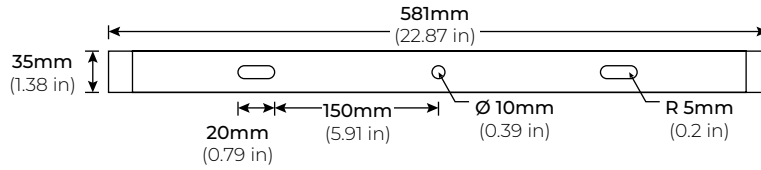

LWW120-XPO-24