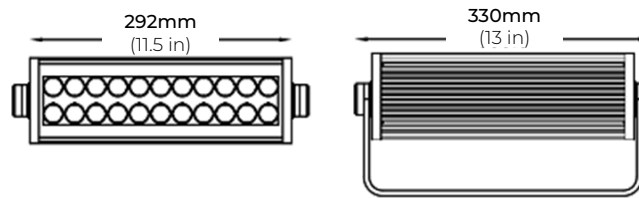

LWW120-XPO

LINEAR LED WALL WASHER

DIMENSIONS

LWW120-XPO-12