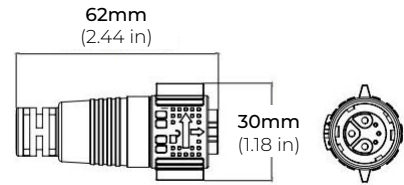

SPECIFICATIONS

INPUT VOLTAGE	100-277V AC
POWER CONSUMPTION	33W (12 In.) 52W (24 In.) 84W (36 In.)
LUMEN OUTPUT	Up to 97 Lm./ W
COLOR TEMPERATURE	27K/ 30K/ 35K/ 40K/ 50K/ 65K
MAXIMUM RUN LENGTH	Linkable up to 40 Ft.
OPERATING TEMPERATURE	-4°F(-20°C) ~ 122°F (50°)
BEAM ANGLE	6°/ 30°/ 6° x 55°
CRI	80+
DIMMING	0-10V
HOUSING	Extruded Aluminum
IP RATING	IP66 Outdoor/ Wet Location
POWER FACTOR	> 0.9
CERTIFICATIONS	ETL Listed
LUMEN MAINTENANCE	50,000 Hrs.
WARRANTY	5 Years

FEATURES

- 80+ CRI
- 270° Tiltable Stand
- Multiple beam angles
- Multiple CCT options available
- ETL Listed

LUMENS

MODEL	WATT	OPTIC	LM/ FT	LM/W
LWW120-XPO-12	33W	6°	2905	90
		30°	2641	82
		6° X 55°	2480	77
LWW120-XPO-24	52W	6°	4351	82
		30°	3789	72
		6° X 55°	5169	97

LWW120-XPO

LINEAR LED WALL WASHER

DIMENSIONS

LWW120-XPO-12

LWW120-XPO-24

LWW120-XPO-36

LWW120-XPO

LINEAR LED WALL WASHER

LWW120-XPO-IJB
INGROUND JUNCTION BOX

LWW120-LNK-10
LWW120-LNK-36
LWW120-LNK-72
10", 36", 72" LINK EXTENSION CABLE
*Sold Separately

LWW120-HWC-72
LWW120-HWC-120
72" AND 120" HARDWIRE CABLE
*Sold Separately