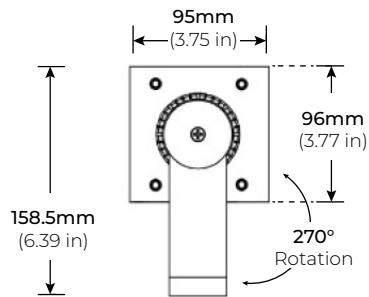

SPECIFICATIONS

INPUT VOLTAGE	100-277V AC
POWER CONSUMPTION	33W (12 In.) 52W (24 In.) 84W (36 In.)
LUMEN OUTPUT	Up to 97 Lm./ W
COLOR TEMPERATURE	27K/ 30K/ 35K/ 40K/ 50K/ 65K
MAXIMUM RUN LENGTH	Linkable up to 40 Ft.
OPERATING TEMPERATURE	-4°F(-20°C) ~ 122°F (50°)
BEAM ANGLE	6°/ 30°/ 6° x 55°
CRI	80+
DIMMING	0-10V
HOUSING	Extruded Aluminum
IP RATING	IP66 Outdoor/ Wet Location
POWER FACTOR	> 0.9
CERTIFICATIONS	ETL Listed
LUMEN MAINTENANCE	50,000 Hrs.
WARRANTY	5 Years

FEATURES

- 80+ CRI
- 270° Tiltable Stand
- Multiple beam angles
- Multiple CCT options available
- ETL Listed

LUMENS

MODEL	WATT	OPTIC	LM/ FT	LM/W
LWW120-XPO-12	33W	6°	2905	90
		30°	2641	82
		6° X 55°	2480	77
LWW120-XPO-24	52W	6°	4351	82
		30°	3789	72
		6° X 55°	5169	97

MODEL	LENGTH	COLOR TEMP	OPTICS	FINISH	DIMMING	VOLTAGE	OPTIONS
LWW120-XPO	12 13 in (33W)	27K 2700K	6 6°	GR Gray	010 0-10V	UNV 120V-277V	IJB Inground Junction Box
	24 23.6 in (52W)	30K 3000K	30 30°	BK Black			
	36 37.2 in (84W)	35K 3500K	655 6° x 55°				
		40K 4000K					
		50K 5000K					
		65K 6000K					

LWW120-XPO

LINEAR LED WALL WASHER

DIMENSIONS

LWW120-XPO-12

LWW120-XPO-24

LWW120-XPO-36

LWW120-XPO

LINEAR LED WALL WASHER