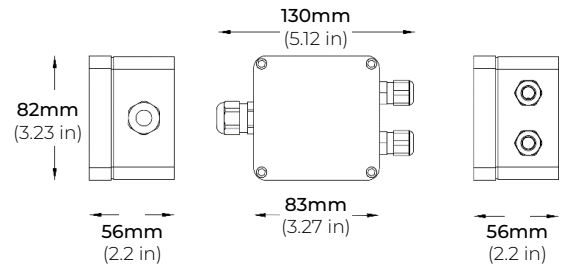

LWW120-XPO

LINEAR LED WALL WASHER

DIMENSIONS

LWW120-XPO-12

LWW120-XPO-24

LWW120-XPO-36

LWW120-XPO

LINEAR LED WALL WASHER

MOUNTING PATTERNS

LWW120-XPO-12

LWW120-XPO-24

LWW120-XPO-36

LWW120-XPO

LINEAR LED WALL WASHER

ACCESSORIES

LWW-EC
END CAP
*Sold Separately

LWW120-XPO-IJB
INGROUND JUNCTION BOX

LWW120-LNK-10
LWW120-LNK-36
LWW120-LNK-72
10", 36", 72" LINK EXTENSION CABLE
*Sold Separately

LWW120-HWC-72
LWW120-HWC-120
72" AND 120" HARDWIRE CABLE
*Sold Separately