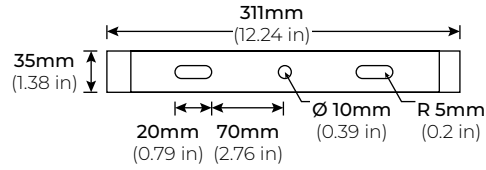

LWW120-XPO

LINEAR LED WALL WASHER

MOUNTING PATTERNS

LWW120-XPO-12