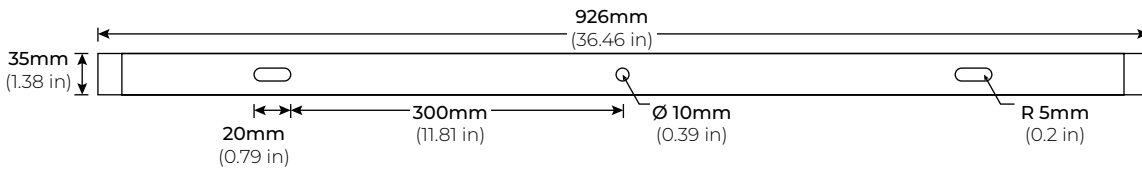

LWW120-XPO-36