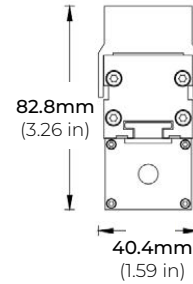

COMPATIBLE ACCESSORIES

LWW-EC
END CAP
*Sold Separately

LWW120-SL-12-ADLV
LWW120-SL-24-ADLV
LWW120-SL-36-ADLV
LWW120-SL-48-ADLV
12", 24", 36", 48" ASYMMETRIC LOUVER
*Sold Separately

LWW120-SL

120V-277V HIGH-OUTPUT LED WALL WASHER

COMPATIBLE ACCESSORIES

LWW120-SL-12-SDLV
LWW120-SL-24-SDLV
LWW120-SL-36-SDLV
LWW120-SL-48-SDLV
12", 24", 36", 48" SYMMETRIC LOUVER
*Sold Separately

LWW120-LNK-10
LWW120-LNK-36
LWW120-LNK-72
10", 36", 72" LINK EXTENSION CABLE
*Sold Separately