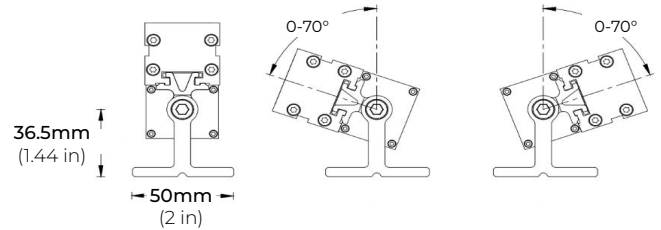

FEATURES

- 90+ CRI
- Multiple beam angles
- Multiple CCT options available
- ETL Listed

MODEL	LENGTH	COLOR TEMP	OPTICS	MOUNTING	FINISH	OPTIONS	VOLTAGE
LWW120-SL	12 11.81 in (9W)	27K 2700K	15 15°	FMB Fixed Mounting Bracket	TG Titanium Grey	ADLV Asymmetric Anti-Glare Louver	UNV 120V-277V
	24 23.62 in (18W)	30K 3000K	20 20°	STB Standard Tilting Bracket	BK Black	SDLV Symmetric Anti-Glare Louver	
	36 35.43 in (27W)	35K 3500K	35 35°	ETB Extended Tilting Bracket	WH White		
	48 47.24 in (36W)	40K 4000K	50 50°				
		50K 5000K	1040 10° x 40°				

LWW120-SL

120V-277V HIGH-OUTPUT LED WALL WASHER

DIMENSIONS

LWW120-SL-12

LWW120-SL-24

LWW120-SL-36

LWW120-SL-48

LWW120-SL

120V-277V HIGH-OUTPUT LED WALL WASHER

OPTICS

MOUNTING ACCESSORIES

LWW120-FMB
FIXED MOUNTING BRACKET
*Sold Separately

LWW120-STB
STANDARD TILTING BRACKET
*Included with every Fixture

LWW120-ETB
EXTENDED TILTING BRACKET
*Sold Separately

COMPATIBLE ACCESSORIES

LWW-EC
END CAP
*Sold Separately

LWW120-SL-12-ADLV
LWW120-SL-24-ADLV
LWW120-SL-36-ADLV
LWW120-SL-48-ADLV
12", 24", 36", 48" ASYMMETRIC LOUVER
*Sold Separately

LWW120-SL

120V-277V HIGH-OUTPUT LED WALL WASHER