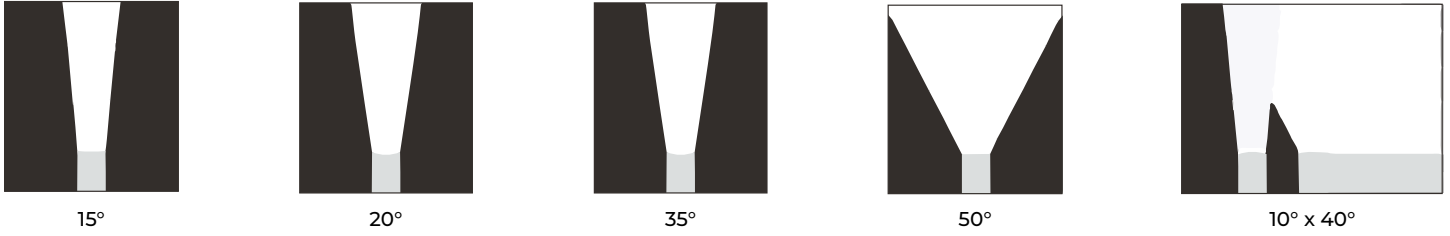

LWW120-SL

120V-277V HIGH-OUTPUT LED WALL WASHER

OPTICS

MOUNTING ACCESSORIES

LWW120-FMB
FIXED MOUNTING BRACKET
*Sold Separately

LWW120-STB
STANDARD TILTING BRACKET
*Included with every Fixture