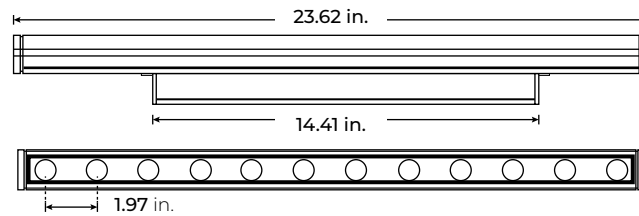

FEATURES

- 90+ CRI
- Multiple beam angles
- Multiple CCT options available
- ETL Listed

MODEL	LENGTH	COLOR TEMP	OPTICS	MOUNTING	FINISH	OPTIONS	VOLTAGE
LWW120-SL	12 11.81 in (9W)	27K 2700K	15 15°	FMB Fixed Mounting Bracket	TG Titanium Grey	ADLV Asymmetric Anti-Glare Louver	UNV 120V-277V
	24 23.62 in (18W)	30K 3000K	20 20°	STB Standard Tilting Bracket	BK Black	SDLV Symmetric Anti-Glare Louver	
	36 35.43 in (27W)	35K 3500K	35 35°	ETB Extended Tilting Bracket	WH White		
	48 47.24 in (36W)	40K 4000K	50 50°				
		50K 5000K	1040 10° x 40°				

LWW120-SL

120V-277V HIGH-OUTPUT LED WALL WASHER

DIMENSIONS

LWW120-SL-12

LWW120-SL-24

LWW120-SL-36

LWW120-SL-48

LWW120-SL