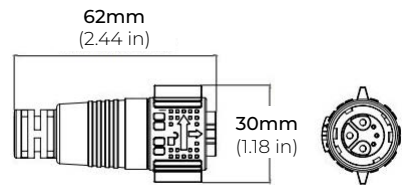

COMPATIBLE ACCESSORIES

LWW-EC
END CAP
*Sold Separately