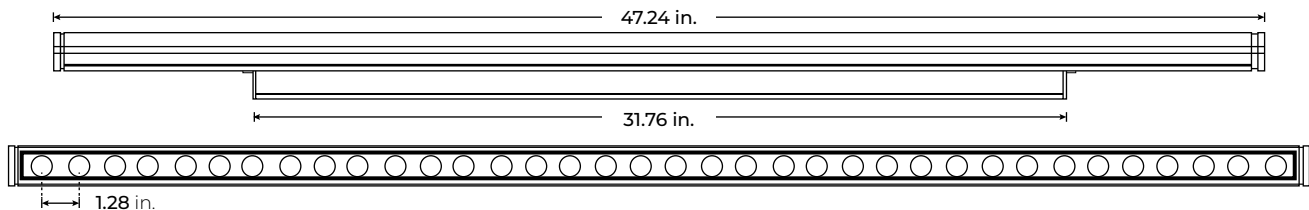

FEATURES

- 90+ CRI
- Multiple beam angles
- Multiple CCT options available
- ETL Listed

MODEL	LENGTH	COLOR TEMP	OPTICS	MOUNTING	FINISH	OPTIONS	VOLTAGE
LWW120-SL	12 11.81 in (9W)	27K 2700K	15 15°	FMB Fixed Mounting Bracket	TG Titanium Grey	ADLV Asymmetric Anti-Glare Louver	UNV 120V-277V
	24 23.62 in (18W)	30K 3000K	20 20°	STB Standard Tilting Bracket	BK Black	SDLV Symmetric Anti-Glare Louver	
	36 35.43 in (27W)	35K 3500K	35 35°	ETB Extended Tilting Bracket	WH White		
	48 47.24 in (36W)	40K 4000K	50 50°				
		50K 5000K	1040 10° x 40°				

LWW120-SL

120V-277V HIGH-OUTPUT LED WALL WASHER

DIMENSIONS

LWW120-SL-12

LWW120-SL-24

LWW120-SL-36

LWW120-SL-48

LWW120-SL

120V-277V HIGH-OUTPUT LED WALL WASHER

OPTICS

MOUNTING ACCESSORIES

LWW120-FMB
FIXED MOUNTING BRACKET
*Sold Separately

LWW120-STB
STANDARD TILTING BRACKET
*Included with every Fixture

LWW120-ETB
EXTENDED TILTING BRACKET
*Sold Separately