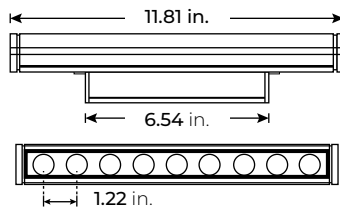

FEATURES

- 90+ CRI
- Multiple beam angles
- Multiple CCT options available
- ETL Listed

MODEL	LENGTH	COLOR TEMP	OPTICS	MOUNTING	FINISH	OPTIONS	VOLTAGE
LWW120-SL	12 11.81 in (9W)	27K 2700K	15 15°	FMB Fixed Mounting Bracket	TG Titanium Grey	ADLV Asymmetric Anti-Glare Louver	UNV 120V-277V
	24 23.62 in (18W)	30K 3000K	20 20°	STB Standard Tilting Bracket	BK Black	SDLV Symmetric Anti-Glare Louver	
	36 35.43 in (27W)	35K 3500K	35 35°	ETB Extended Tilting Bracket	WH White		
	48 47.24 in (36W)	40K 4000K	50 50°				
		50K 5000K	1040 10° x 40°				

LWW120-SL

120V-277V HIGH-OUTPUT LED WALL WASHER

DIMENSIONS

LWW120-SL-12

LWW120-SL-24

LWW120-SL-36

LWW120-SL-48

LWW120-SL