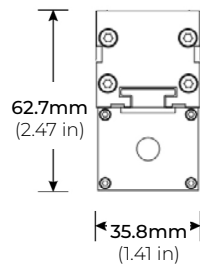

FEATURES

- 90+ CRI
- Multiple beam angles
- Multiple CCT options available
- ETL Listed

MODEL	LENGTH	COLOR TEMP	OPTICS	MOUNTING	FINISH	OPTIONS	VOLTAGE
LWW120-SL	12 11.81 in (9W)	27K 2700K	15 15°	FMB Fixed Mounting Bracket	TG Titanium Grey	ADLV Asymmetric Anti-Glare Louver	UNV 120V-277V
	24 23.62 in (18W)	30K 3000K	20 20°	STB Standard Tilting Bracket	BK Black	SDLV Symmetric Anti-Glare Louver	
	36 35.43 in (27W)	35K 3500K	35 35°	ETB Extended Tilting Bracket	WH White		
	48 47.24 in (36W)	40K 4000K	50 50°				
		50K 5000K	1040 10° x 40°				

LWW120-SL

120V-277V HIGH-OUTPUT LED WALL WASHER

DIMENSIONS

LWW120-SL-12

LWW120-SL-24

LWW120-SL-36

LWW120-SL-48

LWW120-SL