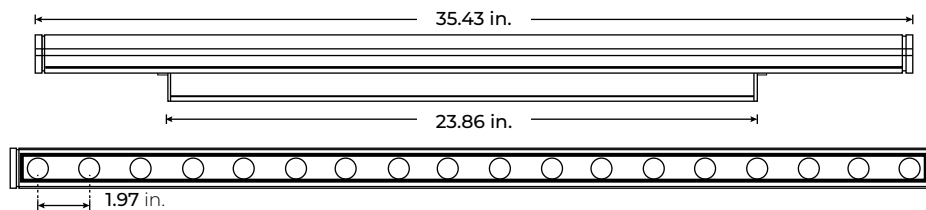

FEATURES

- 90+ CRI
- Multiple beam angles
- Multiple CCT options available
- ETL Listed

MODEL	LENGTH	COLOR TEMP	OPTICS	MOUNTING	FINISH	OPTIONS	VOLTAGE
LWW120-SL	12 11.81 in (9W)	27K 2700K	15 15°	FMB Fixed Mounting Bracket	TG Titanium Grey	ADLV Asymmetric Anti-Glare Louver	UNV 120V-277V
	24 23.62 in (18W)	30K 3000K	20 20°	STB Standard Tilting Bracket	BK Black	SDLV Symmetric Anti-Glare Louver	
	36 35.43 in (27W)	35K 3500K	35 35°	ETB Extended Tilting Bracket	WH White		
	48 47.24 in (36W)	40K 4000K	50 50°				
		50K 5000K	1040 10° x 40°				

LWW120-SL

120V-277V HIGH-OUTPUT LED WALL WASHER

DIMENSIONS

LWW120-SL-12

LWW120-SL-24

LWW120-SL-36

LWW120-SL-48

LWW120-SL

120V-277V HIGH-OUTPUT LED WALL WASHER

OPTICS

MOUNTING ACCESSORIES

LWW120-FMB
FIXED MOUNTING BRACKET
*Sold Separately

LWW120-STB
STANDARD TILTING BRACKET
*Included with every Fixture

LWW120-ETB
EXTENDED TILTING BRACKET
*Sold Separately