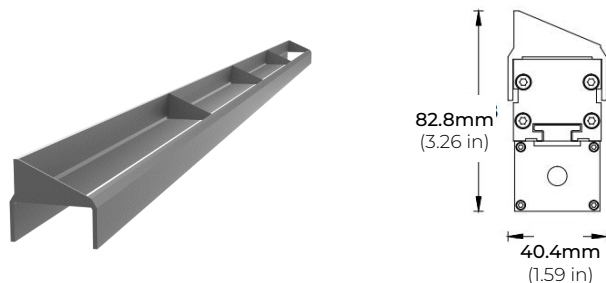

LWW120-SL-12-ADLV
LWW120-SL-24-ADLV
LWW120-SL-36-ADLV
LWW120-SL-48-ADLV
12", 24", 36", 48" ASYMMETRIC LOUVER
*Sold Separately