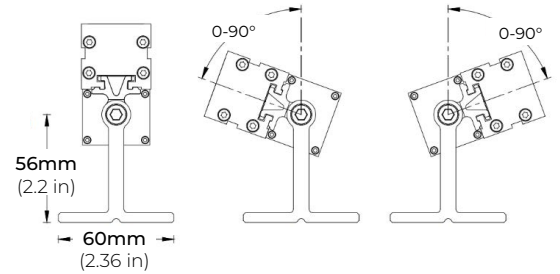

FEATURES

- 90+ CRI
- Multiple beam angles
- Multiple CCT options available
- ETL Listed

MODEL	LENGTH	COLOR TEMP	OPTICS	MOUNTING	FINISH	OPTIONS	VOLTAGE
LWW120-SL	12 11.81 in (9W)	27K 2700K	15 15°	FMB Fixed Mounting Bracket	TG Titanium Grey	ADLV Asymmetric Anti-Glare Louver	UNV 120V-277V
	24 23.62 in (18W)	30K 3000K	20 20°	STB Standard Tilting Bracket	BK Black	SDLV Symmetric Anti-Glare Louver	
	36 35.43 in (27W)	35K 3500K	35 35°	ETB Extended Tilting Bracket	WH White		
	48 47.24 in (36W)	40K 4000K	50 50°				
		50K 5000K	1040 10° x 40°				

LWW120-SL

120V-277V HIGH-OUTPUT LED WALL WASHER

DIMENSIONS

LWW120-SL-12

LWW120-SL-24

LWW120-SL-36

LWW120-SL-48

LWW120-SL

120V-277V HIGH-OUTPUT LED WALL WASHER

OPTICS

MOUNTING ACCESSORIES

LWW120-FMB
FIXED MOUNTING BRACKET
*Sold Separately

LWW120-STB
STANDARD TILTING BRACKET
*Included with every Fixture

LWW120-ETB
EXTENDED TILTING BRACKET
*Sold Separately

COMPATIBLE ACCESSORIES

LWW-EC
END CAP
*Sold Separately

LWW120-SL-12-ADLV
LWW120-SL-24-ADLV
LWW120-SL-36-ADLV
LWW120-SL-48-ADLV
12", 24", 36", 48" ASYMMETRIC LOUVER
*Sold Separately

LWW120-SL

120V-277V HIGH-OUTPUT LED WALL WASHER