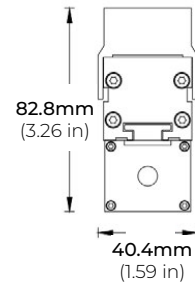

COMPATIBLE ACCESSORIES

LWW120-SL-24-SDLV
LWW120-SL-48-SDLV
24" AND 48" SYMMETRIC LOUVER
*Sold Separately

LWW120-LNK-10
LWW120-LNK-36
LWW120-LNK-72
10", 36", 72" LINK EXTENSION CABLE
*Sold Separately

LWW120-HWC-72
LWW120-HWC-120
72" AND 120" HARDWIRE CABLE
*Sold Separately