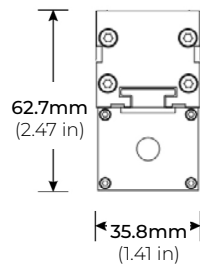

FEATURES

- 90+ CRI
- Multiple beam angles
- Multiple CCT options available
- ETL Listed

MODEL	LENGTH	COLOR TEMP	OPTICS	MOUNTING	FINISH	OPTIONS	VOLTAGE
LWW120-SL	24 23.62 in (18W)	RGB RGB	10 10°	STB Standard Tilting Bracket	TG Titanium Grey	ADLV Asymmetric Anti-Glare Louver	UNV 120V-277V
	48 47.24 in (36W)	RGBW30K RGB+3000K	25 25°	STK Mounting Stake	BK Black	SDLV Symmetric Anti-Glare Louver	
		RGBW40K RGB+4000K	35 35°		WH White		
		RGBW65K RGB+6500K	2050 20° x 50°				

LWW120-SL-RGBW

120V-277V HIGH-OUTPUT COLOR-CHANGING LED WALL WASHER

DIMENSIONS

LWW120-SL-24

LWW120-SL-48

OPTICS

10°

25°