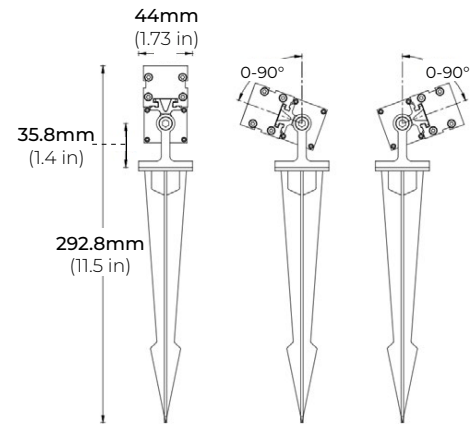

FEATURES

- 90+ CRI
- Multiple beam angles
- Multiple CCT options available
- ETL Listed

MODEL	LENGTH	COLOR TEMP	OPTICS	MOUNTING	FINISH	OPTIONS	VOLTAGE
LWW120-SL	24 23.62 in (18W)	RGB RGB	10 10°	STB Standard Tilting Bracket	TG Titanium Grey	ADLV Asymmetric Anti-Glare Louver	UNV 120V-277V
	48 47.24 in (36W)	RGBW30K RGB+3000K	25 25°	STK Mounting Stake	BK Black	SDLV Symmetric Anti-Glare Louver	
		RGBW40K RGB+4000K	35 35°		WH White		
		RGBW65K RGB+6500K	2050 20° x 50°				

LWW120-SL-RGBW

120V-277V HIGH-OUTPUT COLOR-CHANGING LED WALL WASHER

DIMENSIONS

LWW120-SL-24

LWW120-SL-48

OPTICS

10°

25°

35°

20° x 50°

LWW120-SL-RGBW

120V-277V HIGH-OUTPUT COLOR-CHANGING LED WALL WASHER

MOUNTING ACCESSORIES

LWW120-STB
STANDARD TILTING BRACKET
*Included with every Fixture

LWW120-STK
MOUNTING STAKE
*Sold Separately

COMPATIBLE ACCESSORIES

LWW-EC
END CAP
*Sold Separately

LWW120-SL-24-ADLV
LWW120-SL-48-ADLV
24" AND 48" ASYMMETRIC LOUVER
*Sold Separately

LWW120-SL-RGBW

120V-277V HIGH-OUTPUT COLOR-CHANGING LED WALL WASHER