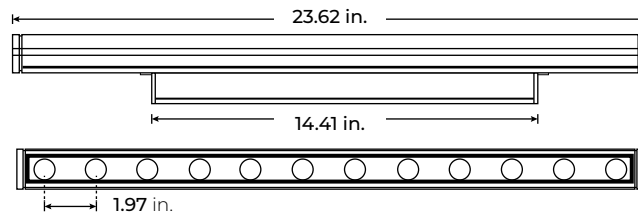

FEATURES

- 90+ CRI
- Multiple beam angles
- Multiple CCT options available
- ETL Listed

MODEL	LENGTH	COLOR TEMP	OPTICS	MOUNTING	FINISH	OPTIONS	VOLTAGE
LWW120-SL	24 23.62 in (18W)	RGB RGB	10 10°	STB Standard Tilting Bracket	TG Titanium Grey	ADLV Asymmetric Anti-Glare Louver	UNV 120V-277V
	48 47.24 in (36W)	RGBW30K RGB+3000K	25 25°	STK Mounting Stake	BK Black	SDLV Symmetric Anti-Glare Louver	
		RGBW40K RGB+4000K	35 35°		WH White		
		RGBW65K RGB+6500K	2050 20° x 50°				

LWW120-SL-RGBW

120V-277V HIGH-OUTPUT COLOR-CHANGING LED WALL WASHER

DIMENSIONS

LWW120-SL-24

LWW120-SL-48

OPTICS

10°

25°