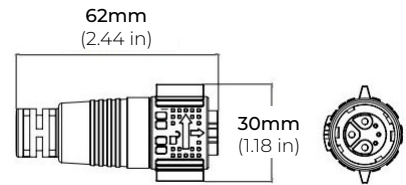

COMPATIBLE ACCESSORIES

LWW-EC
END CAP
*Sold Separately