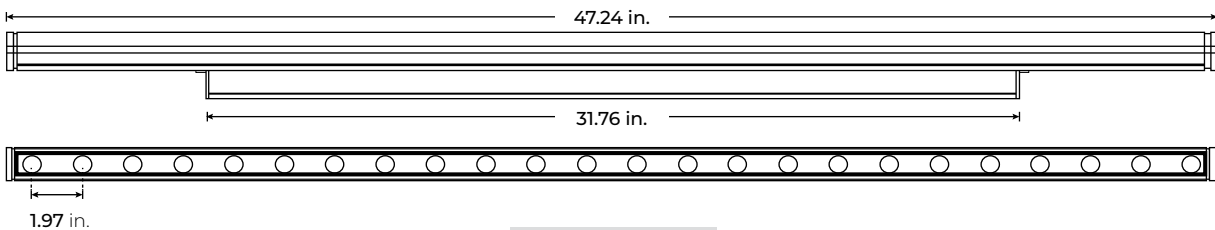

FEATURES

- 90+ CRI
- Multiple beam angles
- Multiple CCT options available
- ETL Listed

MODEL	LENGTH	COLOR TEMP	OPTICS	MOUNTING	FINISH	OPTIONS	VOLTAGE
LWW120-SL	24 23.62 in (18W)	RGB RGB	10 10°	STB Standard Tilting Bracket	TG Titanium Grey	ADLV Asymmetric Anti-Glare Louver	UNV 120V-277V
	48 47.24 in (36W)	RGBW30K RGB+3000K	25 25°	STK Mounting Stake	BK Black	SDLV Symmetric Anti-Glare Louver	
		RGBW40K RGB+4000K	35 35°		WH White		
		RGBW65K RGB+6500K	2050 20° x 50°				

LWW120-SL-RGBW

120V-277V HIGH-OUTPUT COLOR-CHANGING LED WALL WASHER

DIMENSIONS

LWW120-SL-24

LWW120-SL-48

OPTICS

10°

25°