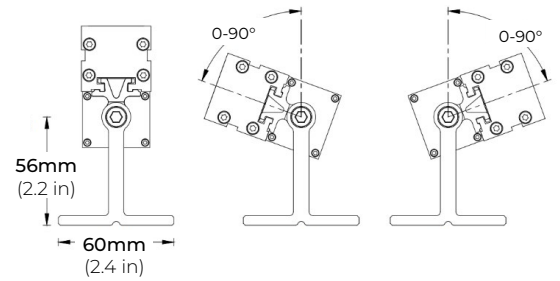

FEATURES

- 90+ CRI
- Multiple beam angles
- Multiple CCT options available
- ETL Listed

MODEL	LENGTH	COLOR TEMP	OPTICS	MOUNTING	FINISH	OPTIONS	VOLTAGE
LWW120-SL	24 23.62 in (18W)	RGB RGB	10 10°	STB Standard Tilting Bracket	TG Titanium Grey	ADLV Asymmetric Anti-Glare Louver	UNV 120V-277V
	48 47.24 in (36W)	RGBW30K RGB+3000K	25 25°	STK Mounting Stake	BK Black	SDLV Symmetric Anti-Glare Louver	
		RGBW40K RGB+4000K	35 35°		WH White		
		RGBW65K RGB+6500K	2050 20° x 50°				

LWW120-SL-RGBW

120V-277V HIGH-OUTPUT COLOR-CHANGING LED WALL WASHER

DIMENSIONS

LWW120-SL-24

LWW120-SL-48

OPTICS

10°

25°

35°

20° x 50°

LWW120-SL-RGBW

120V-277V HIGH-OUTPUT COLOR-CHANGING LED WALL WASHER

MOUNTING ACCESSORIES

LWW120-STB
STANDARD TILTING BRACKET
*Included with every Fixture

LWW120-STK
MOUNTING STAKE
*Sold Separately