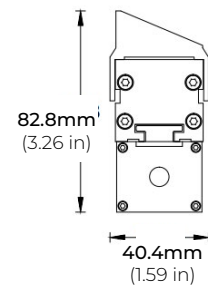

LWW120-SL-24-ADLV
LWW120-SL-48-ADLV
24" AND 48" ASYMMETRIC LOUVER
*Sold Separately