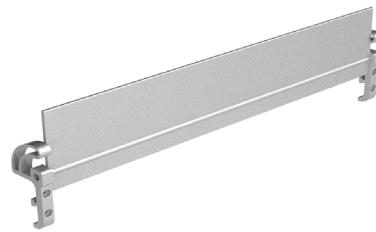

LWW120-CV

120V-277V HIGH-OUTPUT LED WALL WASHER

Project _____

Location _____

Quote/ Ref # _____

LWW120-CV Linear Wall washer series is a powerful 120V LED flood light typically used for building facades, signs or any wall washing application Available in multiple optical lens options to provide endless lighting solutions. Available in narrow, medium, wide and elliptical optic options.

FEATURES

- 90+ CRI
- Multiple beam angles
- Multiple CCT options available
- ETL Listed

MODEL	LENGTH	COLOR TEMP	OPTICS	DIMMING	OPTIONS	VOLTAGE
LWW120-CV	12 12.32 in	27K 2700K	15 15°	D10 0-10V	GS Glare Shield	UNV 120V-277V
	24 24.21 in	30K 3000K	30 30°			
	48 48.03 in	40K 4000K	45 45°			
		60K 6000K	2040 20° x 40°			

LWW120-CV

120V-277V HIGH-OUTPUT LED WALL WASHER

DIMENSIONS

OPTICS

COMPATIBLE ACCESSORIES

LWW120-CV-GS
GLARE SHIELD

LWW120-LNK-10
LWW120-LNK-36
LWW120-LNK-72
10", 36", 72" LINK EXTENSION CABLE
*Sold Separately