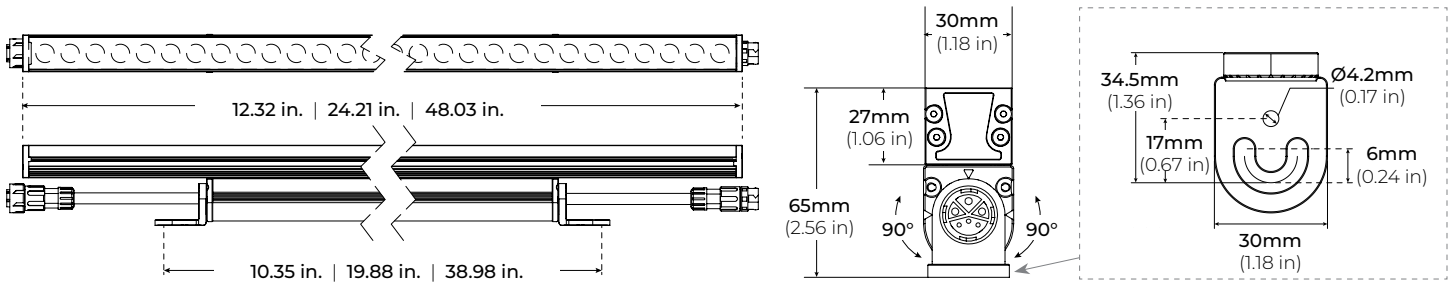

FEATURES

- 90+ CRI
- Multiple beam angles
- Multiple CCT options available
- ETL Listed

MODEL	LENGTH	COLOR TEMP	OPTICS	DIMMING	OPTIONS	VOLTAGE
LWW120-CV	12 12.32 in	27K 2700K	15 15°	D10 0-10V	GS Glare Shield	UNV 120V-277V
	24 24.21 in	30K 3000K	30 30°			
	48 48.03 in	40K 4000K	45 45°			
		60K 6000K	2040 20° x 40°			

LWW120-CV

120V-277V HIGH-OUTPUT LED WALL WASHER

DIMENSIONS

OPTICS

COMPATIBLE ACCESSORIES

LWW120-CV-GS
GLARE SHIELD

LWW120-LNK-10
LWW120-LNK-36
LWW120-LNK-72
10", 36", 72" LINK EXTENSION CABLE
*Sold Separately