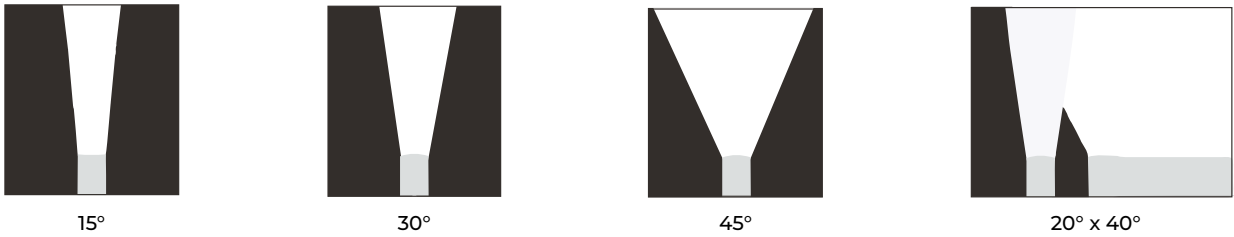

OPTICS

COMPATIBLE ACCESSORIES

LWW120-CV-GS
GLARE SHIELD