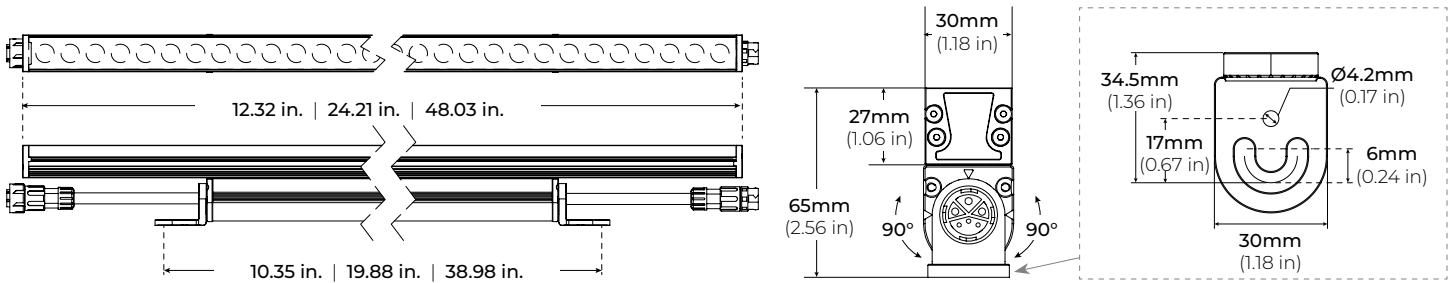

### SPECIFICATIONS

INPUT VOLTAGE	120-277 AC
OPERATING FREQUENCY	50/ 60 Hz
POWER CONSUMPTION	5.5W/ Ft.
LUMEN OUTPUT	Up to 520 Lm.
COLOR TEMPERATURE	RGB/ RGB+30K/ RGB+40K
BEAM ANGLE	30°/ 45°/ 60°/ 30° x 40°
MAX RUN	Linkable up to 60 ft.
CRI	90+
DIMMING	DMX
OPERATING TEMPERATURE	-4°F (-20°C) ~ 104°F (40°C)
HOUSING	Extruded Aluminum
FINISH	Titanium Grey
IP RATING	IP66 Outdoor/ Wet Location
CERTIFICATIONS	ETL Listed
LUMEN MAINTENANCE	50,000 Hrs.
WARRANTY	5-Year Limited

### FEATURES

- 90+ CRI
- Multiple beam angles
- Multiple CCT options available
- ETL Listed

MODEL	LENGTH	COLOR TEMP	OPTICS	DIMMING	OPTIONS	VOLTAGE
LWW120-CV	<b>12</b> 12.32 in	<b>RGB</b> RGB	<b>30</b> 30°	<b>DMX</b> DMX	<b>GS</b> Glare Shield	<b>UNV</b> 120V-277V
	<b>24</b> 24.21 in	<b>RGBW30K</b> RGB+3000K	<b>45</b> 45°			
	<b>48</b> 48.03 in	<b>RGBW40K</b> RGB+4000K	<b>60</b> 60°			
			<b>3040</b> 30° x 40°			

## DIMENSIONS