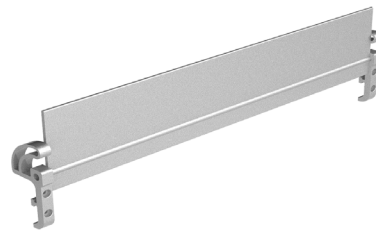

LWW120-CV-RGBW

120V-277V HIGH-OUTPUT RGBW LED WALL WASHER

DIMENSIONS

OPTICS

COMPATIBLE ACCESSORIES

LWW120-CV-GS
GLARE SHIELD

LWW120-LNK-10
LWW120-LNK-36
LWW120-LNK-72
10", 36", 72" LINK EXTENSION CABLE
*Sold Separately

LWW120-HWC-72
LWW120-HWC-120
72" AND 120" HARDWIRE CABLE
*Sold Separately