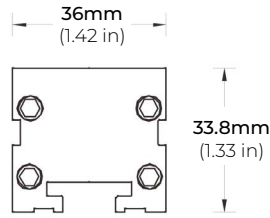

### FEATURES

- 90+ CRI
- Up to 82 Lumens per Watt
- Linkable up to 12Ft.
- Proprietary Optical Technology
- TRIAC Dimming
- Proprietary Adjustable Mounting Bracket
- Facade Wall Washing
- Graze Lighting
- Signage

MODEL	LENGTH	COLOR TEMP		OPTICS	OPTIONS	FINISH	VOLTAGE
LWWSL	12 12" (7W)	22K 2200K	RD Red	15 15°	FMB Fixed Mounting Bracket	TG Titanium Grey	24 24V DC
	20 20" (12W)	27K 2700K	GN Green	20 20°	STB Standard Tilting Bracket	*BK Black	
		30K 3000K	BL Blue	25 25°	ETB Extended Tilting Bracket	*WH White	
	24 24" (15W)	40K 4000K	AM Amber	50 50°			
	40 40" (24W)	50K 5000K		10x40 10° x 40°			
	48 48" (29W)	60K 6000K					

### DIMENSIONS