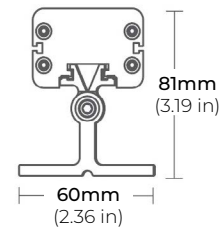

### DIMENSIONS

### MOUNTING ACCESSORIES

**LWW-SL-FMB**  
FIXED MOUNTING BRACKET  
\*Sold Separately

**LWW-SL-STB**  
STANDARD TILTING BRACKET  
\*Included with every Fixture

**LWW-SL-ETB**  
EXTENDED TILTING BRACKET  
\*Sold Separately