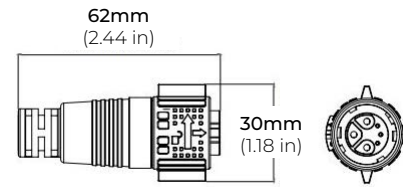

LWW-SL

HIGH-OUTPUT GEN-3 LINEAR LED WALL WASHER

COMPATIBLE ACCESSORIES

LWW-EC
END CAP
*Sold Separately