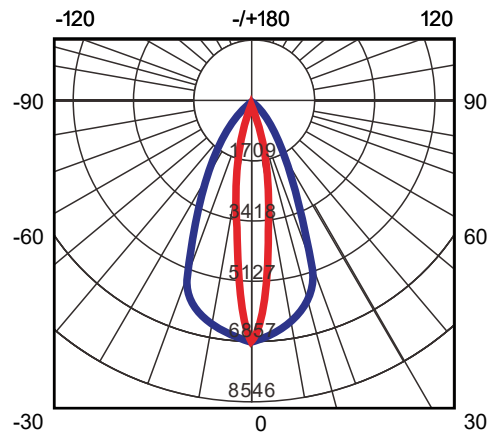

### PHOTOMETRICS

**3500K CR180**  
BEAM ANGLE (50%) 15°  
FIELD ANGLE (10%) 35°

UNIT: CD  
— C0-C180    — C90-C270

**3500K CR180**  
BEAM ANGLE (50%) 30°  
FIELD ANGLE (10%) 55°

UNIT: CD  
— C0-C180    — C90-C270

**3500K CR180**  
BEAM ANGLE (50%) 15°  
FIELD ANGLE (10%) 85°

UNIT: CD  
— C0-C180    — C90-C270

**3500K CR180**  
BEAM ANGLE (50%) 10° X 40°  
FIELD ANGLE (10%) 30° X 65°

UNIT: CD  
— C0-C180    — C90-C270