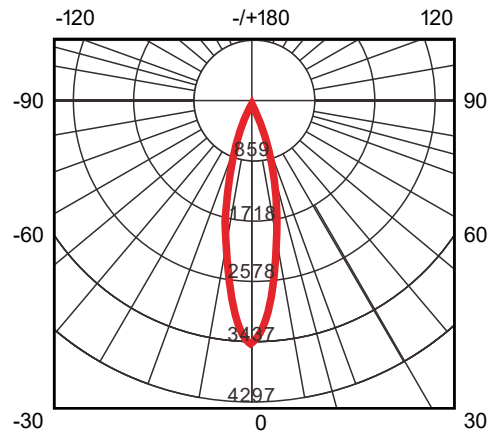

### PHOTOMETRICS

**3500K CR180**  
BEAM ANGLE (50%) 15°  
FIELD ANGLE (10%) 35°

UNIT: CD  
— C0-C180    — C90-C270

**3500K CR180**  
BEAM ANGLE (50%) 30°  
FIELD ANGLE (10%) 55°

UNIT: CD  
— C0-C180    — C90-C270