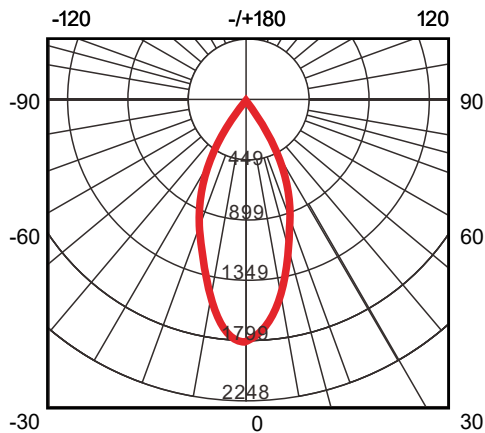

UNIT: CD
— C0-C180   — C90-C270

3500K CR180
BEAM ANGLE (50%) 10° X 40°
FIELD ANGLE (10%) 30° X 65°