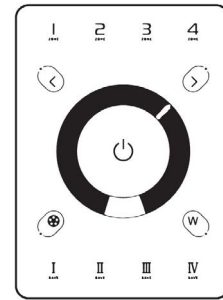

LWW120-STK
MOUNTING STAKE
*Sold Separately

LWW-SL-RGBW

HIGH-OUTPUT MINI RGB/RGBW LED WALL WASHER

COMPATIBLE ACCESSORIES

LWW-EC
END CAP
*Sold Separately

LWW-SL-12-ADLV
LWW-SL-24-ADLV
LWW-SL-36-ADLV
LWW-SL-48-ADLV
12", 24", 36", 48" ASYMMETRIC LOUVER
*Sold Separately

LWW-SL-12-SDLV
LWW-SL-24-SDLV
LWW-SL-36-SDLV
LWW-SL-48-SDLV
12", 24", 36", 48" SYMMETRIC LOUVER
*Sold Separately

LWW-LNK-10
LWW-LNK-36
LWW-LNK-72
10", 36", 72" LINK EXTENSION CABLE
*Sold Separately

LWW-HWC-72-BK
72" HARDWIRE CABLE
*Sold Separately

LWW-SL-RGBW

HIGH-OUTPUT MINI RGB/RGBW LED WALL WASHER

DMX CONTROLLERS

RGB CT600

MULTI-FUNCTION RGBW WALL CONTROLLER

INPUT VOLTAGE	5V DC, 1A
OUTPUT SIGNAL	RF 2.4GHZ + DMX512
CONTROL	4 ZONES
COLOR OPTIONS	Black/ White
WORKING TEMP	-20°C ~ 40°C
DIMENSIONS	LxWxH (5.19"x7.08"x1.38")

RGB-SDE3

WiFi DMX WALL CONTROLLER

INPUT VOLTAGE	6V DC, 0.6A
OUTPUT SIGNAL	DMX512 (x2)
PROGRAMMABILITY	PC/ MAC/ Tablet/ Smartphone
COLOR OPTIONS	Black/ White
CONNECTIONS	USB/ Ethernet/ RS232/ CLock/ 8dry contact ports/ 5V output relay
MEMORY	MicroSD Card
WORKING TEMP	-20°C ~ 40°C
DIMENSIONS	LxWxH (5.75"x4.17"x0.43")