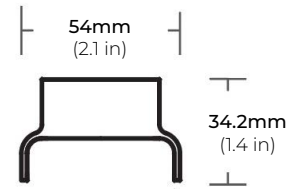

LWW-SL-STB
STANDARD TILTING BRACKET
*Included with every Fixture

LWW-SL-ETB
EXTENDED TILTING BRACKET
*Sold Separately

LWW-LTB
L-SHAPED BRACKET
*Sold Separately

LWW-WMA
EXTENDED MOUNTING ARMS
*Sold Separately

LWW120-STK
MOUNTING STAKE
*Sold Separately

LWW-SL-RGBW

HIGH-OUTPUT MINI RGB/RGBW LED WALL WASHER

COMPATIBLE ACCESSORIES

LWW-EC
END CAP
*Sold Separately

LWW-SL-12-ADLV
LWW-SL-24-ADLV
LWW-SL-36-ADLV
LWW-SL-48-ADLV
12", 24", 36", 48" ASYMMETRIC LOUVER
*Sold Separately

LWW-SL-12-SDLV
LWW-SL-24-SDLV
LWW-SL-36-SDLV
LWW-SL-48-SDLV
12", 24", 36", 48" SYMMETRIC LOUVER
*Sold Separately

LWW-LNK-10
LWW-LNK-36
LWW-LNK-72
10", 36", 72" LINK EXTENSION CABLE
*Sold Separately

LWW-HWC-72-BK
72" HARDWIRE CABLE
*Sold Separately