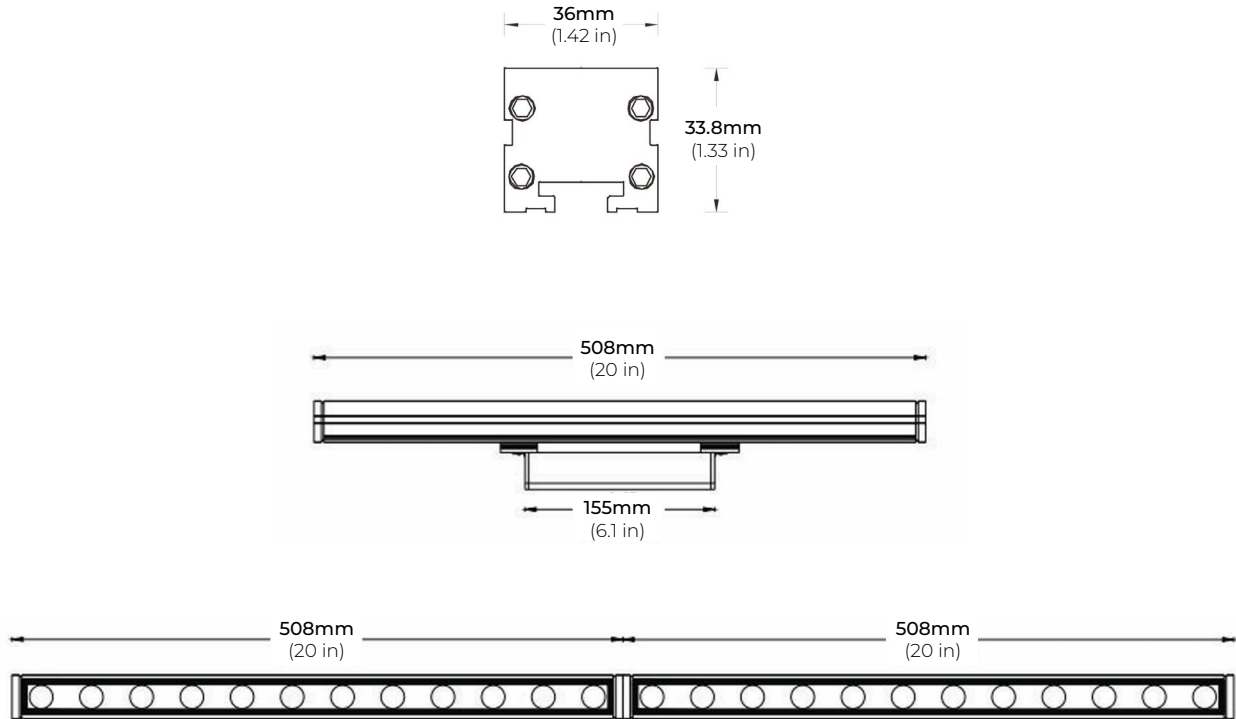

LWW-SL-RGBW

HIGH-OUTPUT MINI RGB/RGBW LED WALL WASHER

DIMENSIONS