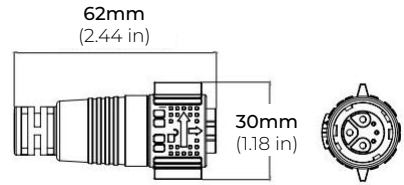

* Special order item- allow up to 4 weeks of lead time

LWW-SL-RGBW

HIGH-OUTPUT MINI RGB/RGBW LED WALL WASHER

DIMENSIONS

OPTICS

LWW-SL-RGBW

HIGH-OUTPUT MINI RGB/RGBW LED WALL WASHER

MOUNTING ACCESSORIES

LWW-SL-STB
STANDARD TILTING BRACKET
*Included with every Fixture

LWW-SL-ETB
EXTENDED TILTING BRACKET
*Sold Separately

LWW-LTB
L-SHAPED BRACKET
*Sold Separately

LWW-WMA
EXTENDED MOUNTING ARMS
*Sold Separately

LWW120-STK
MOUNTING STAKE
*Sold Separately

LWW-SL-RGBW

HIGH-OUTPUT MINI RGB/RGBW LED WALL WASHER

COMPATIBLE ACCESSORIES

LWW-EC
END CAP
*Sold Separately

LWW-SL-12-ADLV
LWW-SL-24-ADLV
LWW-SL-36-ADLV
LWW-SL-48-ADLV
12", 24", 36", 48" ASYMMETRIC LOUVER
*Sold Separately

LWW-SL-12-SDLV
LWW-SL-24-SDLV
LWW-SL-36-SDLV
LWW-SL-48-SDLV
12", 24", 36", 48" SYMMETRIC LOUVER
*Sold Separately

LWW-LNK-10
LWW-LNK-36
LWW-LNK-72
10", 36", 72" LINK EXTENSION CABLE
*Sold Separately

LWW-HWC-72-BK
72" HARDWIRE CABLE
*Sold Separately