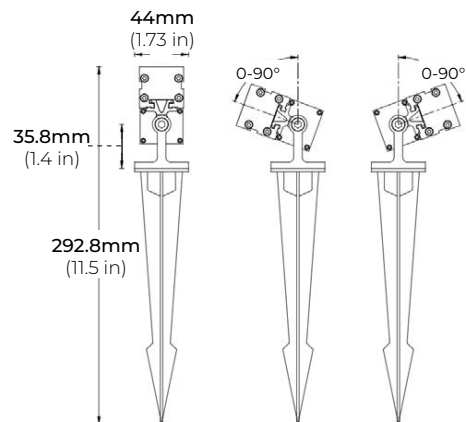

* Special order item- allow up to 4 weeks of lead time

LWW-SL-RGBW

HIGH-OUTPUT MINI RGB/RGBW LED WALL WASHER

DIMENSIONS

OPTICS

LWW-SL-RGBW

HIGH-OUTPUT MINI RGB/RGBW LED WALL WASHER

MOUNTING ACCESSORIES

LWW-SL-STB
STANDARD TILTING BRACKET
*Included with every Fixture

LWW-SL-ETB
EXTENDED TILTING BRACKET
*Sold Separately

LWW-LTB
L-SHAPED BRACKET
*Sold Separately

LWW-WMA
EXTENDED MOUNTING ARMS
*Sold Separately

LWW120-STK
MOUNTING STAKE
*Sold Separately

LWW-SL-RGBW

HIGH-OUTPUT MINI RGB/RGBW LED WALL WASHER

COMPATIBLE ACCESSORIES

LWW-EC
END CAP
*Sold Separately

LWW-SL-12-ADLV
LWW-SL-24-ADLV
LWW-SL-36-ADLV
LWW-SL-48-ADLV
12", 24", 36", 48" ASYMMETRIC LOUVER
*Sold Separately

LWW-SL-12-SDLV
LWW-SL-24-SDLV
LWW-SL-36-SDLV
LWW-SL-48-SDLV
12", 24", 36", 48" SYMMETRIC LOUVER
*Sold Separately

LWW-LNK-10
LWW-LNK-36
LWW-LNK-72
10", 36", 72" LINK EXTENSION CABLE
*Sold Separately

LWW-HWC-72-BK
72" HARDWIRE CABLE
*Sold Separately