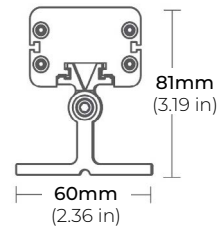

MODEL	LENGTH	COLOR TEMP	OPTICS	OPTIONS	FINISH	VOLTAGE
LWWSL	20 20" (18W)	RGB30K RGB3000K	15 15°	STB Standard Tilting Bracket	TG Titanium Grey	24 24V DC
	40 40" (36W)	RGB40K RGB4000K	25 25°	ETB Extended Tilting Bracket	*BK Black	
		RGB65K RGB6500K	35 35°	LTB L-Shape Bracket	*WH White	
			50 50°	WMA Extended Mounting Arms		
			20x50 20° x 50°	STK Ground Stake		

* Special order item- allow up to 4 weeks of lead time

LWW-SL-RGBW

HIGH-OUTPUT MINI RGB/RGBW LED WALL WASHER

DIMENSIONS

OPTICS

LWW-SL-RGBW

HIGH-OUTPUT MINI RGB/RGBW LED WALL WASHER

MOUNTING ACCESSORIES

LWW-SL-STB
STANDARD TILTING BRACKET
*Included with every Fixture

LWW-SL-ETB
EXTENDED TILTING BRACKET
*Sold Separately

LWW-LTB
L-SHAPED BRACKET
*Sold Separately

LWW-WMA
EXTENDED MOUNTING ARMS
*Sold Separately