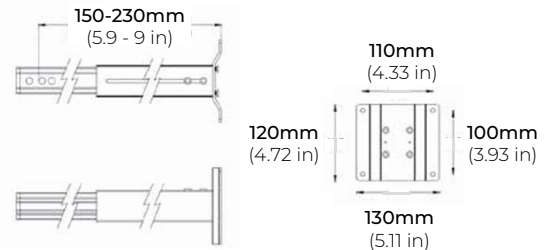

MODEL	LENGTH	COLOR TEMP	OPTICS	OPTIONS	FINISH	VOLTAGE
LWWSL	20 20" (18W)	RGB30K RGB3000K	15 15°	STB Standard Tilting Bracket	TG Titanium Grey	24 24V DC
	40 40" (36W)	RGB40K RGB4000K	25 25°	ETB Extended Tilting Bracket	*BK Black	
		RGB65K RGB6500K	35 35°	LTB L-Shape Bracket	*WH White	
			50 50°	WMA Extended Mounting Arms		
			20x50 20° x 50°	STK Ground Stake		

* Special order item- allow up to 4 weeks of lead time

LWW-SL-RGBW

HIGH-OUTPUT MINI RGB/RGBW LED WALL WASHER

DIMENSIONS

OPTICS

LWW-SL-RGBW

HIGH-OUTPUT MINI RGB/RGBW LED WALL WASHER

MOUNTING ACCESSORIES

LWW-SL-STB
STANDARD TILTING BRACKET
*Included with every Fixture

LWW-SL-ETB
EXTENDED TILTING BRACKET
*Sold Separately

LWW-LTB
L-SHAPED BRACKET
*Sold Separately

LWW-WMA
EXTENDED MOUNTING ARMS
*Sold Separately