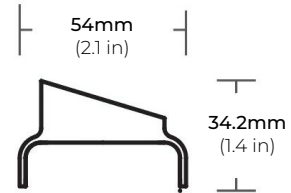

LWW-SL-STB
STANDARD TILTING BRACKET
*Included with every Fixture

LWW-SL-ETB
EXTENDED TILTING BRACKET
*Sold Separately

LWW-LTB
L-SHAPED BRACKET
*Sold Separately

LWW-WMA
EXTENDED MOUNTING ARMS
*Sold Separately

LWW120-STK
MOUNTING STAKE
*Sold Separately

LWW-SL-RGBW

HIGH-OUTPUT MINI RGB/RGBW LED WALL WASHER

COMPATIBLE ACCESSORIES

LWW-EC
END CAP
*Sold Separately

LWW-SL-12-ADLV
LWW-SL-24-ADLV
LWW-SL-36-ADLV
LWW-SL-48-ADLV
12", 24", 36", 48" ASYMMETRIC LOUVER
*Sold Separately

LWW-SL-12-SDLV
LWW-SL-24-SDLV
LWW-SL-36-SDLV
LWW-SL-48-SDLV
12", 24", 36", 48" SYMMETRIC LOUVER
*Sold Separately

LWW-LNK-10
LWW-LNK-36
LWW-LNK-72
10", 36", 72" LINK EXTENSION CABLE
*Sold Separately

LWW-HWC-72-BK
72" HARDWIRE CABLE
*Sold Separately