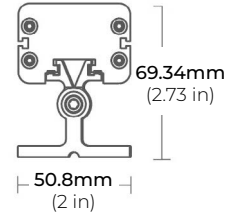

MODEL	LENGTH	COLOR TEMP	OPTICS	OPTIONS	FINISH	VOLTAGE
LWWSL	20 20" (18W)	RGB30K RGB3000K	15 15°	STB Standard Tilting Bracket	TG Titanium Grey	24 24V DC
	40 40" (36W)	RGB40K RGB4000K	25 25°	ETB Extended Tilting Bracket	*BK Black	
		RGB65K RGB6500K	35 35°	LTB L-Shape Bracket	*WH White	
			50 50°	WMA Extended Mounting Arms		
			20x50 20° x 50°	STK Ground Stake		

* Special order item- allow up to 4 weeks of lead time

LWW-SL-RGBW

HIGH-OUTPUT MINI RGB/RGBW LED WALL WASHER

DIMENSIONS

OPTICS

LWW-SL-RGBW

HIGH-OUTPUT MINI RGB/RGBW LED WALL WASHER

MOUNTING ACCESSORIES

LWW-SL-STB
STANDARD TILTING BRACKET
*Included with every Fixture

LWW-SL-ETB
EXTENDED TILTING BRACKET
*Sold Separately

LWW-LTB
L-SHAPED BRACKET
*Sold Separately

LWW-WMA
EXTENDED MOUNTING ARMS
*Sold Separately