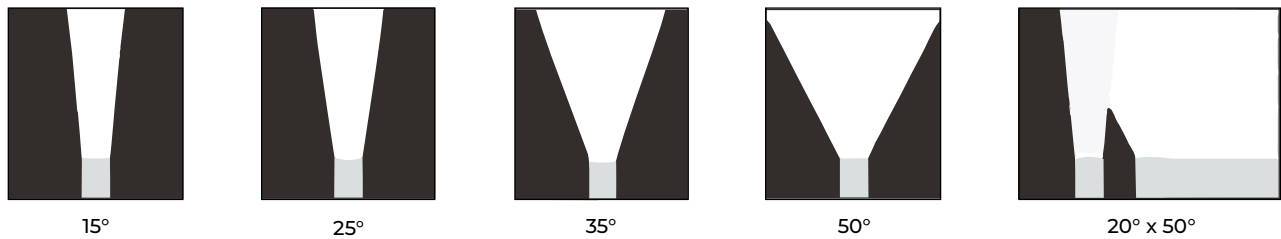

MODEL	LENGTH	COLOR TEMP	OPTICS	OPTIONS	FINISH	VOLTAGE
LWWSL	20 20" (18W)	RGB30K RGB3000K	15 15°	STB Standard Tilting Bracket	TG Titanium Grey	24 24V DC
	40 40" (36W)	RGB40K RGB4000K	25 25°	ETB Extended Tilting Bracket	*BK Black	
		RGB65K RGB6500K	35 35°	LTB L-Shape Bracket	*WH White	
			50 50°	WMA Extended Mounting Arms		
			20x50 20° x 50°	STK Ground Stake		

* Special order item- allow up to 4 weeks of lead time

LWW-SL-RGBW

HIGH-OUTPUT MINI RGB/RGBW LED WALL WASHER

DIMENSIONS

OPTICS

LWW-SL-RGBW

HIGH-OUTPUT MINI RGB/RGBW LED WALL WASHER

MOUNTING ACCESSORIES