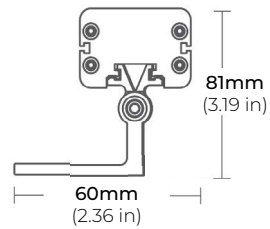

MODEL	LENGTH	COLOR TEMP	OPTICS	OPTIONS	FINISH	VOLTAGE
LWWSL	20 20" (18W)	RGB30K RGB3000K	15 15°	STB Standard Tilting Bracket	TG Titanium Grey	24 24V DC
	40 40" (36W)	RGB40K RGB4000K	25 25°	ETB Extended Tilting Bracket	*BK Black	
		RGB65K RGB6500K	35 35°	LTB L-Shape Bracket	*WH White	
			50 50°	WMA Extended Mounting Arms		
			20x50 20° x 50°	STK Ground Stake		

* Special order item- allow up to 4 weeks of lead time

LWW-SL-RGBW

HIGH-OUTPUT MINI RGB/RGBW LED WALL WASHER

DIMENSIONS

OPTICS

LWW-SL-RGBW

HIGH-OUTPUT MINI RGB/RGBW LED WALL WASHER

MOUNTING ACCESSORIES

LWW-SL-STB
STANDARD TILTING BRACKET
*Included with every Fixture

LWW-SL-ETB
EXTENDED TILTING BRACKET
*Sold Separately

LWW-LTB
L-SHAPED BRACKET
*Sold Separately

LWW-WMA
EXTENDED MOUNTING ARMS
*Sold Separately