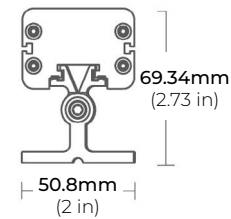

LWW-STB
STANDARD TILTING BRACKET
*Included with every Fixture