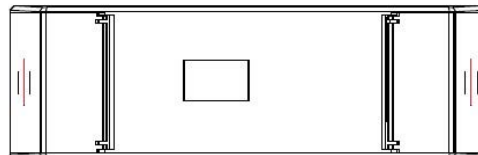

LWW-HO-RGB

HIGH-OUTPUT LINEAR COLOR-CHANGING WALL WASHER

DMX DECODERS

RGB-DMX-4C-RJ45 4-CHANNEL DMX DECODER

INPUT VOLTAGE	12V-24V DC
OUTPUT CURRENT	5A X 4CH
OUTPUT WATTAGE	60W(12V), 120W(24V)
OUTPUT CHANNELS	4
DIMENSIONS	LxWxH (7"x1.77"x0.75")