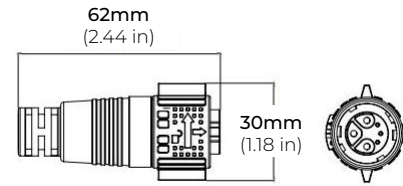

LWW-HO-RGB

HIGH-OUTPUT LINEAR COLOR-CHANGING WALL WASHER

COMPATIBLE ACCESSORIES

LWW-EC
END CAP
*Sold Separately