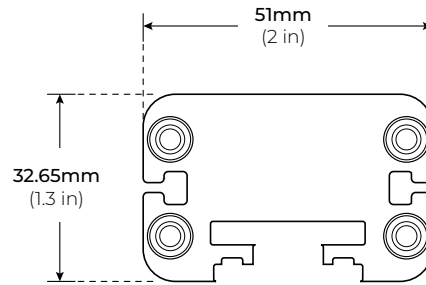

### SPECIFICATIONS

INPUT VOLTAGE	24V DC
POWER CONSUMPTION	15W per Ft.
LUMEN OUTPUT	750 Lm/ Ft.
CRI	90+
COLOR TEMPERATURE	RGB
BEAM ANGLE	10°/ 15°/ 30°/ 15°x40°
DIMMING	DMX
MAX RUN	Linkable up to 12 ft.
OPERATING TEMPERATURE	-40°F TO 122°F (-40°C TO 50°C)
OPERATING TEMPERATURE	-40°F TO 176°F (-40°C TO 80°C)
BEAM ANGLE	15° / 20° / 25° / 50° / 10°x40°
IP RATING	IP65 wet location (outdoor)

### FEATURES

- 90+ CRI
- Linkable up to 12Ft.
- Proprietary Optical Technology
- Facade Wall Washing
- Graze Lighting
- Signage

MODEL	COLOR TEMP	LENGTH	OPTICS	OPTIONS
LWW-HO	RGB RGB	<b>12</b> 12" (9W)	<b>10</b> 10°	<b>FMB</b> Fixed Mounting Bracket
		<b>24</b> 24" (18W)	<b>15</b> 15°	<b>STB</b> Standard Tilting Bracket
		<b>48</b> 48" (36W)	<b>30</b> 30°	<b>ETB</b> Extended Tilting Bracket
			<b>15x40</b> 15° x 40°	

### DIMENSIONS