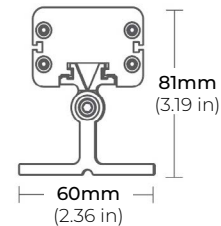

### DIMENSIONS

### MOUNTING ACCESSORIES

**LWW-FMB**  
FIXED MOUNTING BRACKET  
\*Sold Separately

**LWW-STB**  
STANDARD TILTING BRACKET  
\*Included with every Fixture

**LWW-ETB**  
EXTENDED TILTING BRACKET  
\*Sold Separately