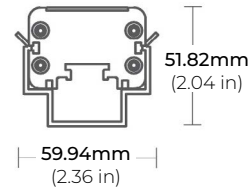

LWW-HO-RGB

HIGH-OUTPUT LINEAR COLOR-CHANGING WALL WASHER

DIMENSIONS

OPTICS

MOUNTING ACCESSORIES

LWW-FMB
FIXED MOUNTING BRACKET
*Sold Separately

LWW-STB
STANDARD TILTING BRACKET
*Included with every Fixture

LWW-ETB
EXTENDED TILTING BRACKET
*Sold Separately