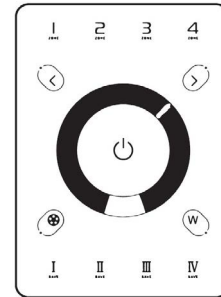

LWW-HO-RGB

HIGH-OUTPUT LINEAR COLOR-CHANGING WALL WASHER

DMX CONTROLLERS

RGB CT600

MULTI-FUNCTION RGBW WALL CONTROLLER

INPUT VOLTAGE	5V DC, 1A
OUTPUT SIGNAL	RF 2.4GHZ + DMX512
CONTROL	4 ZONES
COLOR OPTIONS	Black/ White
WORKING TEMP	-20°C ~ 40°C
DIMENSIONS	LxWxH (5.19"x7.08"x1.38")