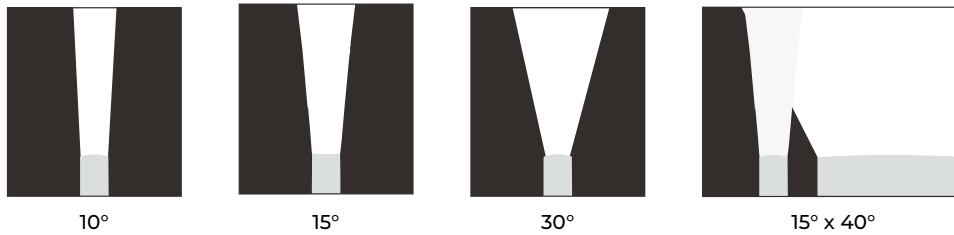

OPTICS

MOUNTING ACCESSORIES

LWW-FMB
FIXED MOUNTING BRACKET
*Sold Separately

LWW-STB
STANDARD TILTING BRACKET
*Included with every Fixture

LWW-ETB
EXTENDED TILTING BRACKET
*Sold Separately