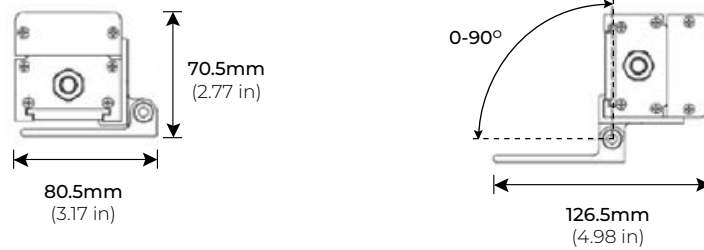

SPECIFICATIONS

INPUT VOLTAGE	120-277V AC
OPERATING FREQUENCY	50-60Hz
POWER CONSUMPTION	12W/Ft.
LUMEN OUTPUT	400 Lm/Ft.
COLOR TEMPERATURE	RGB / RGBW30K / RGBW40K / RGBW65K
BEAM ANGLE	20° / 25° / 35° / 50° / 20° x 50°
MAX RUN	Linkable up to 60 ft
CRI	90+
DIMMING	DMX
OPERATING TEMPERATURE	-40°F (-40°C) to 122°F (50°C)
STORAGE TEMPERATURE	-40°F (-40°C) to 185°F (85°C)
HOUSING	6063 Extruded aluminum
IP RATING	IP66 Outdoor/Wet Location
CERTIFICATIONS	ETL Listed
LUMEN MAINTENANCE	50,000 hrs.

FEATURES

- 400 Lumens per Foot
- Linkable up to 60 ft.
- Proprietary Optical Technology
- DMX compatible
- Proprietary Adjustable Mounting Bracket
- Facade Wall Washing
- Graze Lighting
- Signage

MODEL	LENGTH	COLOR TEMP	OPTICS	FINISH	OPTIONS	VOLTAGE
LWW120-HO	24 24 in	RGB RGB	20 20°	TG Titanium Grey	ADLV Asymmetric Anti-Glare Louver	UNV 120V-277V
	36 36 in	RGBW30K RGBW30K	25 25°	WH* White	SDLV Symmetric Anti-Glare Louver	
	48 48 in	RGBW40K RGBW40K	35 35°	BK* Black		
		RGBW65K RGBW65K	50 50°			
			2050 20°x 50°			
				*Allow 4 weeks lead time		

LWW-120-HO-RGBW

120V-277V HIGH-PERFORMANCE COLOR-CHANGING LED
WALL WASHER

DIMENSIONS

BEAM SPREAD

LWW-120-HO-RGBW

120V-277V HIGH-PERFORMANCE COLOR-CHANGING LED WALL WASHER

COMPATIBLE ACCESSORIES

LWW-EC
END CAP
*Sold Separately

LWW120-HO-RGBW-12-ADLV
LWW120-HO-RGBW-24-ADLV
LWW120-HO-RGBW-36-ADLV
LWW120-HO-RGBW-48-ADLV
12", 24", 36", 48" ASYMMETRIC LOUVER
*SOLD SEPARATELY

LWW120-HO-RGBW-12-SDLV
LWW120-HO-RGBW-24-SDLV
LWW120-HO-RGBW-36-SDLV
LWW120-HO-RGBW-48-SDLV
12", 24", 36", 48" SYMMETRIC LOUVER
*SOLD SEPARATELY