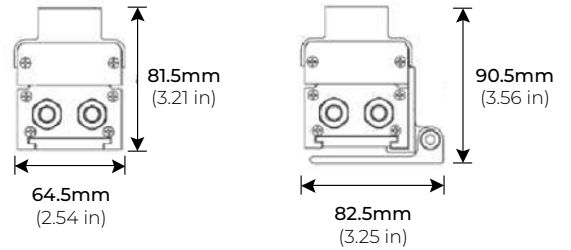

SPECIFICATIONS

INPUT VOLTAGE	120-277V AC
OPERATING FREQUENCY	50-60Hz
POWER CONSUMPTION	12W/Ft.
LUMEN OUTPUT	400 Lm/Ft.
COLOR TEMPERATURE	RGB / RGBW30K / RGBW40K / RGBW65K
BEAM ANGLE	20° / 25° / 35° / 50° / 20° x 50°
MAX RUN	Linkable up to 60 ft
CRI	90+
DIMMING	DMX
OPERATING TEMPERATURE	-40°F (-40°C) to 122°F (50°C)
STORAGE TEMPERATURE	-40°F (-40°C) to 185°F (85°C)
HOUSING	6063 Extruded aluminum
IP RATING	IP66 Outdoor/Wet Location
CERTIFICATIONS	ETL Listed
LUMEN MAINTENANCE	50,000 hrs.

FEATURES

- 400 Lumens per Foot
- Linkable up to 60 ft.
- Proprietary Optical Technology
- DMX compatible
- Proprietary Adjustable Mounting Bracket
- Facade Wall Washing
- Graze Lighting
- Signage

MODEL	LENGTH	COLOR TEMP	OPTICS	FINISH	OPTIONS	VOLTAGE
LWW120-HO	24 24 in	RGB RGB	20 20°	TG Titanium Grey	ADLV Asymmetric Anti-Glare Louver	UNV 120V-277V
	36 36 in	RGBW30K RGBW30K	25 25°	WH* White	SDLV Symmetric Anti-Glare Louver	
	48 48 in	RGBW40K RGBW40K	35 35°	BK* Black		
		RGBW65K RGBW65K	50 50°			
			2050 20°x 50°			
				*Allow 4 weeks lead time		

LWW-120-HO-RGBW

120V-277V HIGH-PERFORMANCE COLOR-CHANGING LED
WALL WASHER

DIMENSIONS

BEAM SPREAD

LWW-120-HO-RGBW

120V-277V HIGH-PERFORMANCE COLOR-CHANGING LED WALL WASHER

COMPATIBLE ACCESSORIES

LWW-EC
END CAP
*Sold Separately

LWW120-HO-RGBW-12-ADLV
LWW120-HO-RGBW-24-ADLV
LWW120-HO-RGBW-36-ADLV
LWW120-HO-RGBW-48-ADLV
12", 24", 36", 48" ASYMMETRIC LOUVER
*SOLD SEPARATELY

LWW120-HO-RGBW-12-SDLV
LWW120-HO-RGBW-24-SDLV
LWW120-HO-RGBW-36-SDLV
LWW120-HO-RGBW-48-SDLV
12", 24", 36", 48" SYMMETRIC LOUVER
*SOLD SEPARATELY