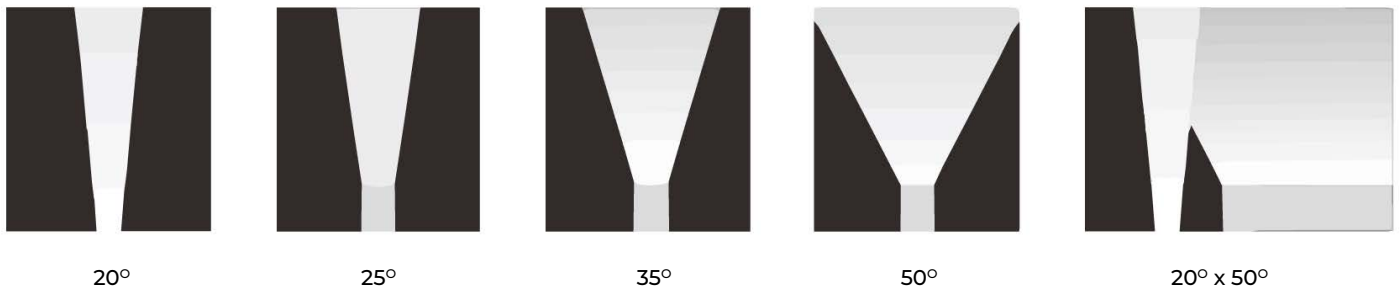

BEAM SPREAD