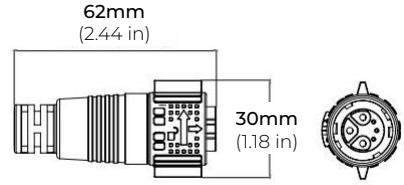

SPECIFICATIONS

INPUT VOLTAGE	120-277V AC
OPERATING FREQUENCY	50-60Hz
POWER CONSUMPTION	12W/Ft.
LUMEN OUTPUT	400 Lm/Ft.
COLOR TEMPERATURE	RGB / RGBW30K / RGBW40K / RGBW65K
BEAM ANGLE	20° / 25° / 35° / 50° / 20° x 50°
MAX RUN	Linkable up to 60 ft
CRI	90+
DIMMING	DMX
OPERATING TEMPERATURE	-40°F (-40°C) to 122°F (50°C)
STORAGE TEMPERATURE	-40°F (-40°C) to 185°F (85°C)
HOUSING	6063 Extruded aluminum
IP RATING	IP66 Outdoor/Wet Location
CERTIFICATIONS	ETL Listed
LUMEN MAINTENANCE	50,000 hrs.

FEATURES

- 400 Lumens per Foot
- Linkable up to 60 ft.
- Proprietary Optical Technology
- DMX compatible
- Proprietary Adjustable Mounting Bracket
- Facade Wall Washing
- Graze Lighting
- Signage

MODEL	LENGTH	COLOR TEMP	OPTICS	FINISH	OPTIONS	VOLTAGE
LWW120-HO	24 24 in	RGB RGB	20 20°	TG Titanium Grey	ADLV Asymmetric Anti-Glare Louver	UNV 120V-277V
	36 36 in	RGBW30K RGBW30K	25 25°	WH* White	SDLV Symmetric Anti-Glare Louver	
	48 48 in	RGBW40K RGBW40K	35 35°	BK* Black		
		RGBW65K RGBW65K	50 50°			
			2050 20°x 50°			
				*Allow 4 weeks lead time		

LWW-120-HO-RGBW

120V-277V HIGH-PERFORMANCE COLOR-CHANGING LED
WALL WASHER

DIMENSIONS

BEAM SPREAD

LWW-120-HO-RGBW

120V-277V HIGH-PERFORMANCE COLOR-CHANGING LED WALL WASHER

COMPATIBLE ACCESSORIES

LWW-EC
END CAP
*Sold Separately

LWW120-HO-RGBW-12-ADLV
LWW120-HO-RGBW-24-ADLV
LWW120-HO-RGBW-36-ADLV
LWW120-HO-RGBW-48-ADLV
12", 24", 36", 48" ASYMMETRIC LOUVER
*SOLD SEPARATELY

LWW120-HO-RGBW-12-SDLV
LWW120-HO-RGBW-24-SDLV
LWW120-HO-RGBW-36-SDLV
LWW120-HO-RGBW-48-SDLV
12", 24", 36", 48" SYMMETRIC LOUVER
*SOLD SEPARATELY