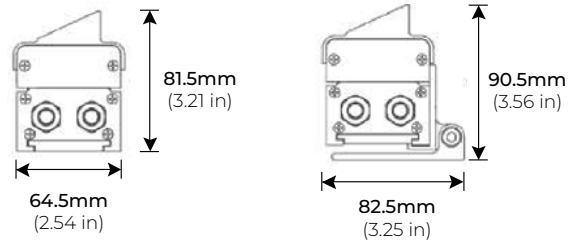

SPECIFICATIONS

INPUT VOLTAGE	120-277V AC
OPERATING FREQUENCY	50-60Hz
POWER CONSUMPTION	12W/Ft.
LUMEN OUTPUT	400 Lm/Ft.
COLOR TEMPERATURE	RGB / RGBW30K / RGBW40K / RGBW65K
BEAM ANGLE	20° / 25° / 35° / 50° / 20° x 50°
MAX RUN	Linkable up to 60 ft
CRI	90+
DIMMING	DMX
OPERATING TEMPERATURE	-40°F (-40°C) to 122°F (50°C)
STORAGE TEMPERATURE	-40°F (-40°C) to 185°F (85°C)
HOUSING	6063 Extruded aluminum
IP RATING	IP66 Outdoor/Wet Location
CERTIFICATIONS	ETL Listed
LUMEN MAINTENANCE	50,000 hrs.

FEATURES

- 400 Lumens per Foot
- Linkable up to 60 ft.
- Proprietary Optical Technology
- DMX compatible
- Proprietary Adjustable Mounting Bracket
- Facade Wall Washing
- Graze Lighting
- Signage

MODEL	LENGTH	COLOR TEMP	OPTICS	FINISH	OPTIONS	VOLTAGE
LWW120-HO	24 24 in	RGB RGB	20 20°	TG Titanium Grey	ADLV Asymmetric Anti-Glare Louver	UNV 120V-277V
	36 36 in	RGBW30K RGBW30K	25 25°	WH* White	SDLV Symmetric Anti-Glare Louver	
	48 48 in	RGBW40K RGBW40K	35 35°	BK* Black		
		RGBW65K RGBW65K	50 50°			
			2050 20°x 50°			
				*Allow 4 weeks lead time		

LWW-120-HO-RGBW

120V-277V HIGH-PERFORMANCE COLOR-CHANGING LED
WALL WASHER

DIMENSIONS

BEAM SPREAD

LWW-120-HO-RGBW

120V-277V HIGH-PERFORMANCE COLOR-CHANGING LED WALL WASHER

COMPATIBLE ACCESSORIES

LWW-EC
END CAP
*Sold Separately

LWW120-HO-RGBW-12-ADLV
LWW120-HO-RGBW-24-ADLV
LWW120-HO-RGBW-36-ADLV
LWW120-HO-RGBW-48-ADLV
12", 24", 36", 48" ASYMMETRIC LOUVER
*SOLD SEPARATELY

LWW120-HO-RGBW-12-SDLV
LWW120-HO-RGBW-24-SDLV
LWW120-HO-RGBW-36-SDLV
LWW120-HO-RGBW-48-SDLV
12", 24", 36", 48" SYMMETRIC LOUVER
*SOLD SEPARATELY