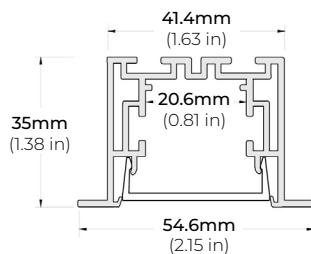

LSP-80

8.8W INDOOR FLEXIBLE LED STRIP

DIMENSIONS

COMPATIBLE ALUMINUM PROFILES

SURFACE PROFILES

ALU-DS100

LENGTHS 39" | 78" | 84"
LENS Clear, Frosted
FINISH Silver

ALP-90

ALP-160

LENGTHS 49" | 98"
LENS Frosted
FINISH Silver

* For more compatible profiles, visit corelightingusa.com

RECESSED PROFILES

ALP-210RN

LENGTHS 49" | 98"
LENS Frosted
FINISH Silver

ALP-230RN

LENGTHS 49" | 98"
LENS Frosted
FINISH Silver