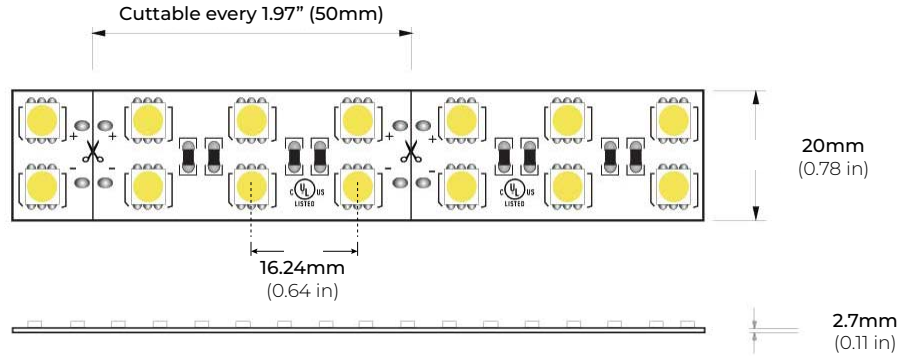

SPECIFICATIONS

INPUT VOLTAGE	24V DC
POWER CONSUMPTION	8.8W/Ft.
NO. OF LEDS	36 LEDs per Ft.
LUMEN OUTPUT	720 Lm/Ft.
CRI	90+
OPERATING TEMPERATURE	25K / 27K / 30K / 35K / 40K / 50K / 60K
DIMMING/ CONTROL	MLV, ELV, 0-10 and TRIAC
MAXIMUM RUN LENGTH	24 Ft.
FIELD CUTTABLE	Every 1.97 in (50mm)
BINNING	1.5 Step Macadam Elipse
OPERATING TEMPERATURE	-40°F (-40°C) ~ +140°F (+60°C)
BEAM ANGLE	120°
IP RATING	IP45 dry location (Indoor)
CERTIFICATIONS	UL Listed, TITLE 24 JAB
LUMEN MAINTENANCE	50,000 Hrs.

*Approved for closet / storage space installation per NEC 410.16(A)(3) and 410.16(C)(5)

MODEL	COLOR TEMP	LENGTH	VOLTAGE	PROFILE
LSP80	25K 2500K	16 16 Ft.	24 24 Volts	See Page 2 for compatible profiles.
	27K 2700K	100 100 Ft.		
	30K 3000K	1XX per Ft.		
	35K 3500K			
	40K 4000K			
	50K 5000K			
	60K 6000K			
		*1 = Custom length per FT. (Cuttable every 1.97")		* Custom color finishes require powder coating. Allow 7 days leads time.

LSP-80

8.8W INDOOR FLEXIBLE LED STRIP

DIMENSIONS

COMPATIBLE ALUMINUM PROFILES

SURFACE PROFILES

ALU-DS100

LENGTHS 39" | 78" | 84"
LENS Clear, Frosted
FINISH Silver

ALP-90