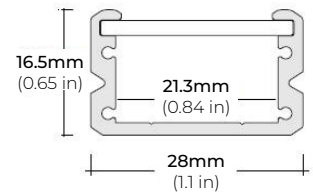

SPECIFICATIONS

INPUT VOLTAGE	24V DC
POWER CONSUMPTION	8.8W/Ft.
NO. OF LEDS	36 LEDs per Ft.
LUMEN OUTPUT	720 Lm/Ft.
CRI	90+
OPERATING TEMPERATURE	25K / 27K / 30K / 35K / 40K / 50K / 60K
DIMMING/ CONTROL	MLV, ELV, 0-10 and TRIAC
MAXIMUM RUN LENGTH	24 Ft.
FIELD CUTTABLE	Every 1.97 in (50mm)
BINNING	1.5 Step Macadam Elipse
OPERATING TEMPERATURE	-40°F (-40°C) ~ +140°F (+60°C)
BEAM ANGLE	120°
IP RATING	IP45 dry location (Indoor)
CERTIFICATIONS	UL Listed, TITLE 24 JAB
LUMEN MAINTENANCE	50,000 Hrs.

*Approved for closet / storage space installation per NEC 410.16(A)(3) and 410.16(C)(5)

MODEL	COLOR TEMP	LENGTH	VOLTAGE	PROFILE
LSP80	25K 2500K	16 16 Ft.	24 24 Volts	See Page 2 for compatible profiles.
	27K 2700K	100 100 Ft.		
	30K 3000K	1XX per Ft.		
	35K 3500K			
	40K 4000K			
	50K 5000K			
	60K 6000K			
		*1 = Custom length per FT. (Cuttable every 1.97")		* Custom color finishes require powder coating. Allow 7 days leads time.

LSP-80

8.8W INDOOR FLEXIBLE LED STRIP

DIMENSIONS

COMPATIBLE ALUMINUM PROFILES

SURFACE PROFILES

ALU-DS100

LENGTHS 39" | 78" | 84"
LENS Clear, Frosted
FINISH Silver

ALP-90

LENGTHS 48" | 96"
LENS Frosted
FINISH Silver

ALP-130

LENGTHS 49" | 84" | 98"
LENS Frosted
FINISH Silver | Black

ALP-140

LENGTHS 48" | 98"
LENS Frosted
FINISH Silver

ALP-150LX

LENGTHS 49" | 98"
LENS Frosted
FINISH White | Black