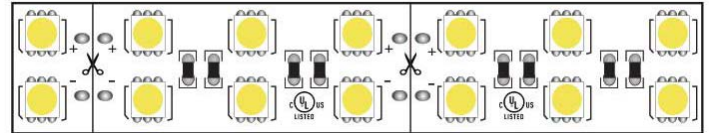

LSP-80

8.8W INDOOR FLEXIBLE LED STRIP

Project _____

Location _____

Quote/ Ref # _____

LSP-80 is a dimmable flexible LED strip capable of delivering 720 lumens of light output per ft. This LED strip is rated to last 50,000 hours making it an excellent replacement for halogen lighting. Its innovative low profile design makes it suitable for use in cove lighting, under cabinets, architectural and aesthetic enhancements.

SPECIFICATIONS

INPUT VOLTAGE	24V DC
POWER CONSUMPTION	8.8W/Ft.
NO. OF LEDS	36 LEDs per Ft.
LUMEN OUTPUT	720 Lm/Ft.
CRI	90+
OPERATING TEMPERATURE	25K / 27K / 30K / 35K / 40K / 50K / 60K
DIMMING/ CONTROL	MLV, ELV, 0-10 and TRIAC
MAXIMUM RUN LENGTH	24 Ft.
FIELD CUTTABLE	Every 1.97 in (50mm)
BINNING	1.5 Step Macadam Elipse
OPERATING TEMPERATURE	-40°F (-40°C) ~ +140°F (+60°C)
BEAM ANGLE	120°
IP RATING	IP45 dry location (Indoor)
CERTIFICATIONS	UL Listed, TITLE 24 JAB
LUMEN MAINTENANCE	50,000 Hrs.