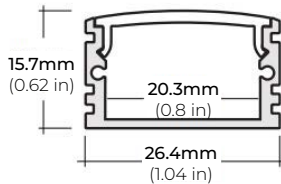

SPECIFICATIONS

INPUT VOLTAGE	24V DC
POWER CONSUMPTION	8.8W/Ft.
NO. OF LEDS	36 LEDs per Ft.
LUMEN OUTPUT	720 Lm/Ft.
CRI	90+
OPERATING TEMPERATURE	25K / 27K / 30K / 35K / 40K / 50K / 60K
DIMMING/ CONTROL	MLV, ELV, 0-10 and TRIAC
MAXIMUM RUN LENGTH	24 Ft.
FIELD CUTTABLE	Every 1.97 in (50mm)
BINNING	1.5 Step Macadam Elipse
OPERATING TEMPERATURE	-40°F (-40°C) ~ +140°F (+60°C)
BEAM ANGLE	120°
IP RATING	IP45 dry location (Indoor)
CERTIFICATIONS	UL Listed, TITLE 24 JAB
LUMEN MAINTENANCE	50,000 Hrs.

*Approved for closet / storage space installation per NEC 410.16(A)(3) and 410.16(C)(5)

MODEL	COLOR TEMP	LENGTH	VOLTAGE	PROFILE
LSP80	25K 2500K	16 16 Ft.	24 24 Volts	See Page 2 for compatible profiles.
	27K 2700K	100 100 Ft.		
	30K 3000K	1XX per Ft.		
	35K 3500K			
	40K 4000K			
	50K 5000K			
	60K 6000K			
		*1 = Custom length per FT. (Cuttable every 1.97")		* Custom color finishes require powder coating. Allow 7 days leads time.

LSP-80

8.8W INDOOR FLEXIBLE LED STRIP

DIMENSIONS

COMPATIBLE ALUMINUM PROFILES

SURFACE PROFILES

ALU-DS100

LENGTHS 39" | 78" | 84"
LENS Clear, Frosted
FINISH Silver

ALP-90

LENGTHS 48" | 96"
LENS Frosted
FINISH Silver

ALP-130

LENGTHS 49" | 84" | 98"
LENS Frosted
FINISH Silver | Black

ALP-140

LENGTHS 48" | 98"
LENS Frosted
FINISH Silver

ALP-150LX

LENGTHS 49" | 98"
LENS Frosted
FINISH White | Black