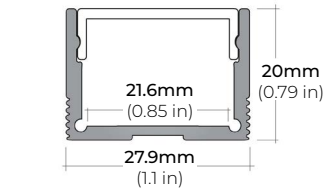

SPECIFICATIONS

INPUT VOLTAGE	24V DC
POWER CONSUMPTION	8.8W/Ft.
NO. OF LEDS	36 LEDs per Ft.
LUMEN OUTPUT	720 Lm/Ft.
CRI	90+
OPERATING TEMPERATURE	25K / 27K / 30K / 35K / 40K / 50K / 60K
DIMMING/ CONTROL	MLV, ELV, 0-10 and TRIAC
MAXIMUM RUN LENGTH	24 Ft.
FIELD CUTTABLE	Every 1.97 in (50mm)
BINNING	1.5 Step Macadam Elipse
OPERATING TEMPERATURE	-40°F (-40°C) ~ +140°F (+60°C)
BEAM ANGLE	120°
IP RATING	IP45 dry location (Indoor)
CERTIFICATIONS	UL Listed, TITLE 24 JAB
LUMEN MAINTENANCE	50,000 Hrs.

*Approved for closet / storage space installation per NEC 410.16(A)(3) and 410.16(C)(5)

MODEL	COLOR TEMP	LENGTH	VOLTAGE	PROFILE
LSP80	25K 2500K	16 16 Ft.	24 24 Volts	See Page 2 for compatible profiles.
	27K 2700K	100 100 Ft.		
	30K 3000K	1XX per Ft.		
	35K 3500K			
	40K 4000K			
	50K 5000K			
	60K 6000K			
		*1 = Custom length per FT. (Cuttable every 1.97")		* Custom color finishes require powder coating. Allow 7 days leads time.

LSP-80

8.8W INDOOR FLEXIBLE LED STRIP

DIMENSIONS

COMPATIBLE ALUMINUM PROFILES

SURFACE PROFILES

ALU-DS100

LENGTHS 39" | 78" | 84"
LENS Clear, Frosted
FINISH Silver

ALP-90

LENGTHS 48" | 96"
LENS Frosted
FINISH Silver

ALP-130

LENGTHS 49" | 84" | 98"
LENS Frosted
FINISH Silver | Black

ALP-140

LENGTHS 48" | 98"
LENS Frosted
FINISH Silver

ALP-150LX

LENGTHS 49" | 98"
LENS Frosted
FINISH White | Black