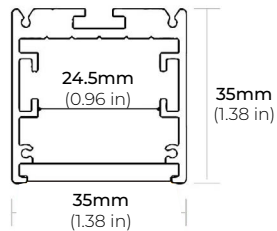

LSP-80

8.8W INDOOR FLEXIBLE LED STRIP

DIMENSIONS

COMPATIBLE ALUMINUM PROFILES

SURFACE PROFILES

ALU-DS100

LENGTHS 39" | 78" | 84"
LENS Clear, Frosted
FINISH Silver

ALP-90

LENGTHS 48" | 96"
LENS Frosted
FINISH Silver

ALP-130

LENGTHS 49" | 84" | 98"
LENS Frosted
FINISH Silver | Black

ALP-140

LENGTHS 48" | 98"
LENS Frosted
FINISH Silver

ALP-150LX

LENGTHS 49" | 98"
LENS Frosted
FINISH White | Black

ALP-160

LENGTHS 49" | 98"
LENS Frosted
FINISH Silver

* For more compatible profiles, visit corelightingusa.com

RECESSED PROFILES

ALP-210RN

LENGTHS 49" | 98"
LENS Frosted
FINISH Silver

ALP-230RN

LENGTHS 49" | 98"
LENS Frosted
FINISH Silver