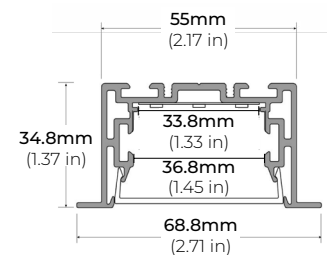

LSP-80

8.8W INDOOR FLEXIBLE LED STRIP

DIMENSIONS

COMPATIBLE ALUMINUM PROFILES

SURFACE PROFILES

ALU-DS100

LENGTHS 39" | 78" | 84"
LENS Clear, Frosted
FINISH Silver

ALP-90

ALP-160

LENGTHS 49" | 98"
LENS Frosted
FINISH Silver

* For more compatible profiles, visit corelightingusa.com

RECESSED PROFILES

ALP-210RN

LENGTHS 49" | 98"
LENS Frosted
FINISH Silver

ALP-230RN

LENGTHS 49" | 98"
LENS Frosted
FINISH Silver