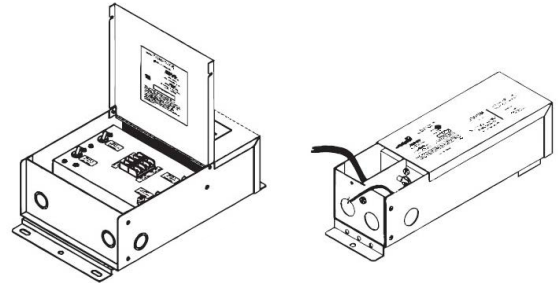

PSDH SERIES HIGH PERFORMANCE MAGNETIC LOW VOLTAGE (MLV)

PSDH-48W-24V	CLASS 2	11.25" X 3.37" X 3.25"
PSDH-96W-24V	CLASS 2	11.25" X 3.37" X 3.25"
PSDH-288W-24V	CLASS 2	14.25" X 8.43" X 4.43"