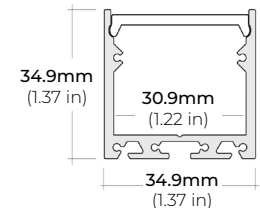

LSMW-60MX

6.0W OUTDOOR COLOR-TUNING FLEXIBLE LED STRIP

DIMENSIONS

COMPATIBLE ALUMINUM PROFILES

SURFACE PROFILES

ALU-DS100

LENGTHS 39" | 78" | 84"
LENS Clear, Frosted
FINISH Silver

ALP-90

LENGTHS 48" | 96"
LENS Frosted
FINISH Silver

ALP-130

LENGTHS 49" | 84" | 98"
LENS Frosted
FINISH Silver | Black

ALP-140

LENGTHS 48" | 98"
LENS Frosted
FINISH Silver

ALP-150LX

LENGTHS 49" | 98"
LENS Frosted
FINISH White | Black

ALP-160

LENGTHS 49" | 98"
LENS Frosted
FINISH Silver

* For more compatible profiles, visit corelightingusa.com

RECESSED PROFILES

ALP-230RN

LENGTHS 49" | 98"
LENS Frosted
FINISH Silver

ALP-330RN

LENGTHS 49" | 98"
LENS Frosted
FINISH Silver