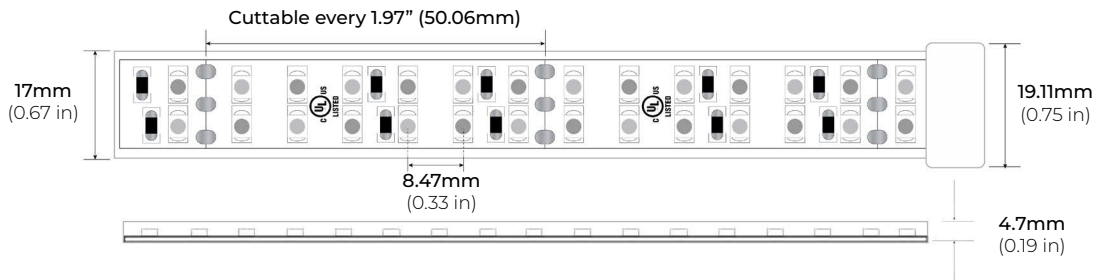

SPECIFICATIONS

INPUT VOLTAGE	24V DC
POWER CONSUMPTION	6W/Ft.
NO. OF LEDS	72 LEDs per Ft.
LUMEN OUTPUT	500+ Lm/Ft.
CRI	95+
COLOR TEMPERATURE	22K / 27K / 30K / 40K / 50K / 60K
DIMMING	MLV, ELV, 0-10 and TRIAC
MAXIMUM RUN LENGTH	16 Ft.
FIELD CUTTABLE	Every 1.97 in (50.06mm)
BINNING	1.5 Step Macadam Elipse
OPERATING TEMPERATURE	-40°F (-40°C) ~ +140°F (+60°C)
BEAM ANGLE	120°
IP RATING	IP65 Wet location (Outdoor)
CERTIFICATIONS	UL Listed, TITLE 24 JA8
LUMEN MAINTENANCE	50,000 Hrs.

*Approved for closet / storage space installation per NEC 410.16(A)(3) and 410.16(C)(5)

MODEL	COLOR TEMP A	COLOR TEMP B	LENGTH	VOLTAGE	PROFILE
LSMW60MX	22K 2200K	30K 3000K	16 16 Ft.	24 24V DC	See Page 2 for compatible profiles.
	27K 2700K	40K 4000K	32 32 Ft.		
	30K 3000K	50K 5000K	1XX per Ft.		
		60K 6000K			
			*1 = Custom length per FT. (Cuttable every 1.97")		* Custom color finishes require powder coating. Allow 7 days leads time.

LSMW-60MX

6.0W OUTDOOR COLOR-TUNING FLEXIBLE LED STRIP

DIMENSIONS

COMPATIBLE ALUMINUM PROFILES

SURFACE PROFILES

ALU-DS100

LENGTHS 39" | 78" | 84"
LENS Clear, Frosted
FINISH Silver

ALP-90