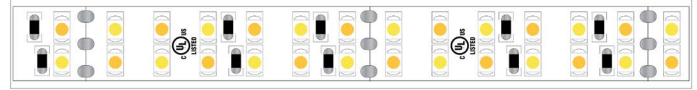

LSMW-60MX

6.0W OUTDOOR COLOR-TUNING FLEXIBLE LED STRIP

Project _____
Location _____
Quote/ Ref # _____

LSMW-60MX is an outdoor hybrid version of our popular LSMW60 series. It features combined CCTs in one LED strip ranging from warm 2200K to cool 6000K. Rated to last 50,000 hours, making it an excellent replacement for halogen lighting. Ideal for most common indoor applications.

SPECIFICATIONS

INPUT VOLTAGE	24V DC
POWER CONSUMPTION	6W/Ft.
NO. OF LEDS	72 LEDs per Ft.
LUMEN OUTPUT	500+ Lm/Ft.
CRI	95+
COLOR TEMPERATURE	22K / 27K / 30K / 40K / 50K / 60K
DIMMING	MLV, ELV, 0-10 and TRIAC
MAXIMUM RUN LENGTH	16 Ft.
FIELD CUTTABLE	Every 1.97 in (50.06mm)
BINNING	1.5 Step Macadam Elipse
OPERATING TEMPERATURE	-40°F (-40°C) ~ +140°F (+60°C)
BEAM ANGLE	120°
IP RATING	IP65 Wet location (Outdoor)
CERTIFICATIONS	UL Listed, TITLE 24 JA8
LUMEN MAINTENANCE	50,000 Hrs.

*Approved for closet / storage space installation per NEC 410.16(A)(3) and 410.16(C)(5)

MODEL	COLOR TEMP A	COLOR TEMP B	LENGTH	VOLTAGE	PROFILE
LSMW60MX	22K 2200K	30K 3000K	16 16 Ft.	24 24V DC	See Page 2 for compatible profiles.
	27K 2700K	40K 4000K	32 32 Ft.		
	30K 3000K	50K 5000K	1XX per Ft.		
		60K 6000K			
			*1 = Custom length per FT. (Cuttable every 1.97")		* Custom color finishes require powder coating. Allow 7 days leads time.

LSMW-60MX

6.0W OUTDOOR COLOR-TUNING FLEXIBLE LED STRIP

DIMENSIONS

COMPATIBLE ALUMINUM PROFILES

SURFACE PROFILES

ALU-DS100

LENGTHS 39" | 78" | 84"
LENS Clear, Frosted
FINISH Silver

ALP-90