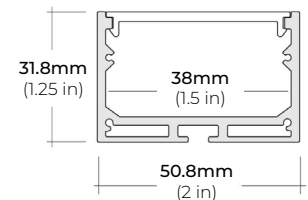

LSMW-60MX

6.0W OUTDOOR COLOR-TUNING FLEXIBLE LED STRIP

DIMENSIONS

COMPATIBLE ALUMINUM PROFILES

SURFACE PROFILES

ALU-DS100

LENGTHS 39" | 78" | 84"
LENS Clear, Frosted
FINISH Silver

ALP-90

LENGTHS 48" | 96"
LENS Frosted
FINISH Silver

ALP-130

LENGTHS 49" | 84" | 98"
LENS Frosted
FINISH Silver | Black

ALP-140

LENGTHS 48" | 98"
LENS Frosted
FINISH Silver

ALP-150LX

LENGTHS 49" | 98"
LENS Frosted
FINISH White | Black

ALP-160

LENGTHS 49" | 98"
LENS Frosted
FINISH Silver

* For more compatible profiles, visit corelightingusa.com

RECESSED PROFILES

ALP-230RN

LENGTHS 49" | 98"
LENS Frosted
FINISH Silver

ALP-330RN

LENGTHS 49" | 98"
LENS Frosted
FINISH Silver