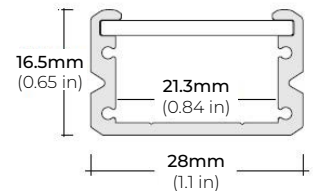

SPECIFICATIONS

INPUT VOLTAGE	24V DC
POWER CONSUMPTION	6W/Ft.
NO. OF LEDS	72 LEDs per Ft.
LUMEN OUTPUT	500+ Lm/Ft.
CRI	95+
COLOR TEMPERATURE	22K / 27K / 30K / 40K / 50K / 60K
DIMMING	MLV, ELV, 0-10 and TRIAC
MAXIMUM RUN LENGTH	16 Ft.
FIELD CUTTABLE	Every 1.97 in (50.06mm)
BINNING	1.5 Step Macadam Elipse
OPERATING TEMPERATURE	-40°F (-40°C) ~ +140°F (+60°C)
BEAM ANGLE	120°
IP RATING	IP65 Wet location (Outdoor)
CERTIFICATIONS	UL Listed, TITLE 24 JA8
LUMEN MAINTENANCE	50,000 Hrs.

*Approved for closet / storage space installation per NEC 410.16(A)(3) and 410.16(C)(5)

MODEL	COLOR TEMP A	COLOR TEMP B	LENGTH	VOLTAGE	PROFILE
LSMW60MX	22K 2200K	30K 3000K	16 16 Ft.	24 24V DC	See Page 2 for compatible profiles.
	27K 2700K	40K 4000K	32 32 Ft.		
	30K 3000K	50K 5000K	1XX per Ft.		
		60K 6000K			
			*1 = Custom length per FT. (Cuttable every 1.97")		* Custom color finishes require powder coating. Allow 7 days leads time.

LSMW-60MX

6.0W OUTDOOR COLOR-TUNING FLEXIBLE LED STRIP

DIMENSIONS

COMPATIBLE ALUMINUM PROFILES

SURFACE PROFILES

ALU-DS100

LENGTHS 39" | 78" | 84"
LENS Clear, Frosted
FINISH Silver

ALP-90

LENGTHS 48" | 96"
LENS Frosted
FINISH Silver

ALP-130

LENGTHS 49" | 84" | 98"
LENS Frosted
FINISH Silver | Black

ALP-140

LENGTHS 48" | 98"
LENS Frosted
FINISH Silver

ALP-150LX

LENGTHS 49" | 98"
LENS Frosted
FINISH White | Black