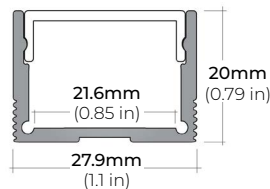

SPECIFICATIONS

INPUT VOLTAGE	24V DC
POWER CONSUMPTION	6W/Ft.
NO. OF LEDS	72 LEDs per Ft.
LUMEN OUTPUT	500+ Lm/Ft.
CRI	95+
COLOR TEMPERATURE	22K / 27K / 30K / 40K / 50K / 60K
DIMMING	MLV, ELV, 0-10 and TRIAC
MAXIMUM RUN LENGTH	16 Ft.
FIELD CUTTABLE	Every 1.97 in (50.06mm)
BINNING	1.5 Step Macadam Elipse
OPERATING TEMPERATURE	-40°F (-40°C) ~ +140°F (+60°C)
BEAM ANGLE	120°
IP RATING	IP65 Wet location (Outdoor)
CERTIFICATIONS	UL Listed, TITLE 24 JA8
LUMEN MAINTENANCE	50,000 Hrs.

*Approved for closet / storage space installation per NEC 410.16(A)(3) and 410.16(C)(5)

MODEL	COLOR TEMP A	COLOR TEMP B	LENGTH	VOLTAGE	PROFILE
LSMW60MX	22K 2200K	30K 3000K	16 16 Ft.	24 24V DC	See Page 2 for compatible profiles.
	27K 2700K	40K 4000K	32 32 Ft.		
	30K 3000K	50K 5000K	1XX per Ft.		
		60K 6000K			
			*1 = Custom length per FT. (Cuttable every 1.97")		* Custom color finishes require powder coating. Allow 7 days leads time.

LSMW-60MX

6.0W OUTDOOR COLOR-TUNING FLEXIBLE LED STRIP

DIMENSIONS

COMPATIBLE ALUMINUM PROFILES

SURFACE PROFILES

ALU-DS100

LENGTHS 39" | 78" | 84"
LENS Clear, Frosted
FINISH Silver

ALP-90

LENGTHS 48" | 96"
LENS Frosted
FINISH Silver

ALP-130

LENGTHS 49" | 84" | 98"
LENS Frosted
FINISH Silver | Black

ALP-140

LENGTHS 48" | 98"
LENS Frosted
FINISH Silver

ALP-150LX

LENGTHS 49" | 98"
LENS Frosted
FINISH White | Black