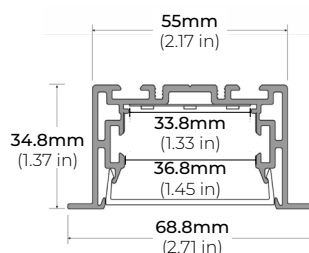

ALP-160

LENGTHS 49" | 98"
LENS Frosted
FINISH Silver

* For more compatible profiles, visit corelightingusa.com

RECESSED PROFILES

ALP-230RN

LENGTHS 49" | 98"
LENS Frosted
FINISH Silver

ALP-330RN

LENGTHS 49" | 98"
LENS Frosted
FINISH Silver

* For more compatible profiles, visit corelightingusa.com

LSMW-60MX

6.0W OUTDOOR COLOR-TUNING FLEXIBLE LED STRIP

COMPATIBLE 0-10V DIMMING MODULE

PSDE-TW2-010-CT
0-10V CONTROL

INPUT VOLTAGE	8-48V DC
INPUT CURRENT	5.1A MAX (per channel)
INPUT CONTROL	2
OUTPUT CURRENT	5A
MAX OUTPUT POWER	240W
DIMENSIONS	LxWxH (3.86" X 1.73" X 0.57")