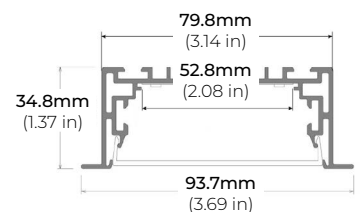

ALP-160

LENGTHS 49" | 98"
LENS Frosted
FINISH Silver

* For more compatible profiles, visit corelightingusa.com

RECESSED PROFILES

ALP-230RN

LENGTHS 49" | 98"
LENS Frosted
FINISH Silver

ALP-330RN

LENGTHS 49" | 98"
LENS Frosted
FINISH Silver