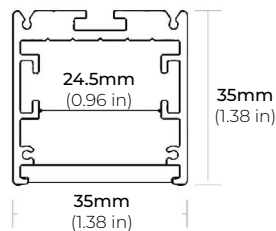

*Approved for closet / storage space installation per NEC 410.16(A)(3) and 410.16(C)(5)

MODEL	COLOR TEMP A	COLOR TEMP B	LENGTH	VOLTAGE	PROFILE
LSMW60MX	22K 2200K	30K 3000K	16 16 Ft.	24 24V DC	See Page 2 for compatible profiles.
	27K 2700K	40K 4000K	32 32 Ft.		
	30K 3000K	50K 5000K	1XX per Ft.		
		60K 6000K			
			*1 = Custom length per FT. (Cuttable every 1.97")		* Custom color finishes require powder coating. Allow 7 days leads time.

LSMW-60MX

6.0W OUTDOOR COLOR-TUNING FLEXIBLE LED STRIP

DIMENSIONS

COMPATIBLE ALUMINUM PROFILES

SURFACE PROFILES

ALU-DS100

LENGTHS 39" | 78" | 84"
LENS Clear, Frosted
FINISH Silver

ALP-90

LENGTHS 48" | 96"
LENS Frosted
FINISH Silver

ALP-130

LENGTHS 49" | 84" | 98"
LENS Frosted
FINISH Silver | Black

ALP-140

LENGTHS 48" | 98"
LENS Frosted
FINISH Silver

ALP-150LX

LENGTHS 49" | 98"
LENS Frosted
FINISH White | Black

ALP-160

LENGTHS 49" | 98"
LENS Frosted
FINISH Silver

* For more compatible profiles, visit corelightingusa.com

RECESSED PROFILES

ALP-230RN

LENGTHS 49" | 98"
LENS Frosted
FINISH Silver

ALP-330RN

LENGTHS 49" | 98"
LENS Frosted
FINISH Silver