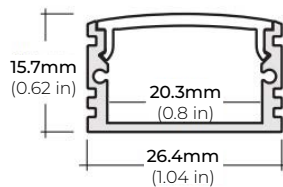

SPECIFICATIONS

INPUT VOLTAGE	24V DC
POWER CONSUMPTION	6W/Ft.
NO. OF LEDS	72 LEDs per Ft.
LUMEN OUTPUT	500+ Lm/Ft.
CRI	95+
COLOR TEMPERATURE	22K / 27K / 30K / 40K / 50K / 60K
DIMMING	MLV, ELV, 0-10 and TRIAC
MAXIMUM RUN LENGTH	16 Ft.
FIELD CUTTABLE	Every 1.97 in (50.06mm)
BINNING	1.5 Step Macadam Elipse
OPERATING TEMPERATURE	-40°F (-40°C) ~ +140°F (+60°C)
BEAM ANGLE	120°
IP RATING	IP65 Wet location (Outdoor)
CERTIFICATIONS	UL Listed, TITLE 24 JA8
LUMEN MAINTENANCE	50,000 Hrs.

*Approved for closet / storage space installation per NEC 410.16(A)(3) and 410.16(C)(5)

MODEL	COLOR TEMP A	COLOR TEMP B	LENGTH	VOLTAGE	PROFILE
LSMW60MX	22K 2200K	30K 3000K	16 16 Ft.	24 24V DC	See Page 2 for compatible profiles.
	27K 2700K	40K 4000K	32 32 Ft.		
	30K 3000K	50K 5000K	1XX per Ft.		
		60K 6000K			
			*1 = Custom length per FT. (Cuttable every 1.97")		* Custom color finishes require powder coating. Allow 7 days leads time.

LSMW-60MX

6.0W OUTDOOR COLOR-TUNING FLEXIBLE LED STRIP

DIMENSIONS

COMPATIBLE ALUMINUM PROFILES

SURFACE PROFILES

ALU-DS100

LENGTHS 39" | 78" | 84"
LENS Clear, Frosted
FINISH Silver

ALP-90

LENGTHS 48" | 96"
LENS Frosted
FINISH Silver

ALP-130

LENGTHS 49" | 84" | 98"
LENS Frosted
FINISH Silver | Black

ALP-140

LENGTHS 48" | 98"
LENS Frosted
FINISH Silver

ALP-150LX

LENGTHS 49" | 98"
LENS Frosted
FINISH White | Black