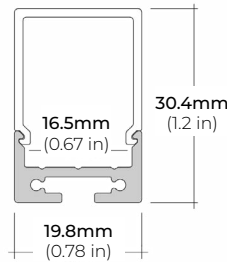

SPECIFICATIONS

| | |
|-----------------------|------------------------------|
| INPUT VOLTAGE | 24V DC |
| POWER CONSUMPTION | 5.5W/Ft. |
| NO. OF LEDS | 64 LEDs per Ft. |
| LUMEN OUTPUT | 348 Lm/Ft. |
| CRI | 95+ |
| DIMMING | MLV, ELV, 0-10 and TRIAC |
| MAXIMUM RUN LENGTH | 16 Ft. |
| CUTTABLE | Every 2.4 in (61.1mm) |
| BINNING | 1.5 Step Macadam Elipse |
| OPERATING TEMPERATURE | -40°F (-40°C) ~ 140°F (60°C) |
| BEAM ANGLE | 120° |
| IP RATING | IP65 wet location (Outdoor) |
| CERTIFICATIONS | UL Listed, TITLE 24 JA8 |
| LUMEN MAINTENANCE | 50,000 Hrs. |

SURFACE PROFILES

ALU-DS100

LENGTHS 39" | 78" | 84"
LENS Clear, Frosted
FINISH Silver

ALP-82

LENGTHS 49" | 98"
LENS Frosted
FINISH White | Black | Silver

ALP-85

LENGTHS 48" | 98"
LENS Frosted
FINISH Black | Silver

ALP-90

LENGTHS 48" | 96"
LENS Frosted
FINISH Black | Silver

ALP-130

LENGTHS 49" | 84" | 98"
LENS Frosted
FINISH Silver | Black

ALP-150LX

LENGTHS 49" | 98"
LENS Frosted
FINISH White | Black

* For more compatible profiles, visit corelightingusa.com

PSDH SERIES HIGH PERFORMANCE MAGNETIC LOW VOLTAGE (MLV)

| | | |
|---------------|---------|------------------------|
| PSDH-48W-24V | CLASS 2 | 11.25" X 3.38" X 3.38" |
| PSDH-96W-24V | CLASS 2 | 11.25" X 3.38" X 3.37" |
| PSDH-288W-24V | CLASS 2 | 14.25" X 8.43" X 4.43" |