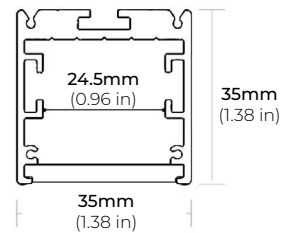

SURFACE PROFILES

ALU-DS100

LENGTHS 39" | 78" | 84"
LENS Clear, Frosted
FINISH Silver

ALP-82

LENGTHS 49" | 98"
LENS Frosted
FINISH White | Black | Silver

ALP-85

LENGTHS 48" | 98"
LENS Frosted
FINISH Black | Silver

ALP-90

LENGTHS 48" | 96"
LENS Frosted
FINISH Black | Silver

ALP-130

LENGTHS 49" | 84" | 98"
LENS Frosted
FINISH Silver | Black

ALP-150LX

LENGTHS 49" | 98"
LENS Frosted
FINISH White | Black

* For more compatible profiles, visit corelightingusa.com

RECESSED PROFILES

ALP-210RN

LENGTHS 49" | 98"
LENS Frosted
FINISH Silver

ALP-230RN

LENGTHS 49" | 98"
LENS Frosted
FINISH Silver

* For more compatible profiles, visit corelightingusa.com

LSMW-55WD

5.5W OUTDOOR AUTO WARM-DIM FLEXIBLE LED STRIP

PSDH SERIES HIGH PERFORMANCE MAGNETIC LOW VOLTAGE (MLV)

| | | |
|---------------|---------|------------------------|
| PSDH-48W-24V | CLASS 2 | 11.25" X 3.38" X 3.38" |
| PSDH-96W-24V | CLASS 2 | 11.25" X 3.38" X 3.37" |
| PSDH-288W-24V | CLASS 2 | 14.25" X 8.43" X 4.43" |