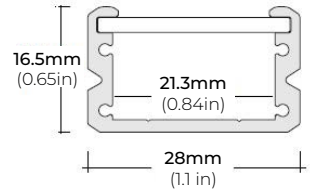

SPECIFICATIONS

| | |
|-----------------------|------------------------------|
| INPUT VOLTAGE | 24V DC |
| POWER CONSUMPTION | 5.5W/Ft. |
| NO. OF LEDS | 64 LEDs per Ft. |
| LUMEN OUTPUT | 348 Lm/Ft. |
| CRI | 95+ |
| DIMMING | MLV, ELV, 0-10 and TRIAC |
| MAXIMUM RUN LENGTH | 16 Ft. |
| CUTTABLE | Every 2.4 in (61.1mm) |
| BINNING | 1.5 Step Macadam Elipse |
| OPERATING TEMPERATURE | -40°F (-40°C) ~ 140°F (60°C) |
| BEAM ANGLE | 120° |
| IP RATING | IP65 wet location (Outdoor) |
| CERTIFICATIONS | UL Listed, TITLE 24 JA8 |
| LUMEN MAINTENANCE | 50,000 Hrs. |

SURFACE PROFILES

ALU-DS100

LENGTHS 39" | 78" | 84"
LENS Clear, Frosted
FINISH Silver

ALP-82

LENGTHS 49" | 98"
LENS Frosted
FINISH White | Black | Silver

ALP-85

LENGTHS 48" | 98"
LENS Frosted
FINISH Black | Silver

ALP-90

LENGTHS 48" | 96"
LENS Frosted
FINISH Black | Silver

ALP-130

LENGTHS 49" | 84" | 98"
LENS Frosted
FINISH Silver | Black

ALP-150LX

LENGTHS 49" | 98"
LENS Frosted
FINISH White | Black

* For more compatible profiles, visit corelightingusa.com