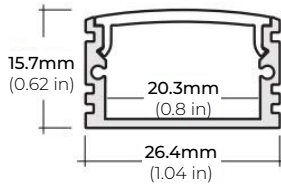

SPECIFICATIONS

| | |
|-----------------------|------------------------------|
| INPUT VOLTAGE | 24V DC |
| POWER CONSUMPTION | 5.5W/Ft. |
| NO. OF LEDS | 64 LEDs per Ft. |
| LUMEN OUTPUT | 348 Lm/Ft. |
| CRI | 95+ |
| DIMMING | MLV, ELV, 0-10 and TRIAC |
| MAXIMUM RUN LENGTH | 16 Ft. |
| CUTTABLE | Every 2.4 in (61.1mm) |
| BINNING | 1.5 Step Macadam Elipse |
| OPERATING TEMPERATURE | -40°F (-40°C) ~ 140°F (60°C) |
| BEAM ANGLE | 120° |
| IP RATING | IP65 wet location (Outdoor) |
| CERTIFICATIONS | UL Listed, TITLE 24 JA8 |
| LUMEN MAINTENANCE | 50,000 Hrs. |

*1 = Custom length per FT.
(Cuttable every 2.4")

* Custom color finishes require powder coating. Allow 7 days leads time.

LSMW-55WD

5.5W OUTDOOR AUTO WARM-DIM FLEXIBLE LED STRIP

DIMENSIONS

COMPATIBLE ALUMINUM PROFILES

SURFACE PROFILES

ALU-DS100

LENGTHS 39" | 78" | 84"
LENS Clear, Frosted
FINISH Silver

ALP-82

LENGTHS 49" | 98"
LENS Frosted
FINISH White | Black | Silver

ALP-85

LENGTHS 48" | 98"
LENS Frosted
FINISH Black | Silver