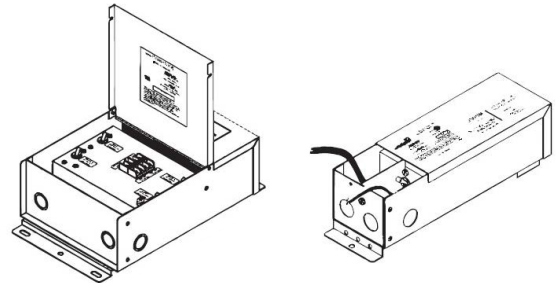

PSDH SERIES HIGH PERFORMANCE MAGNETIC LOW VOLTAGE (MLV)

PSDH-48W-24V	CLASS 2	11.25" X 3.38" X 3.38"
PSDH-96W-24V	CLASS 2	11.25" X 3.38" X 3.37"
PSDH-288W-24V	CLASS 2	14.25" X 8.43" X 4.43"