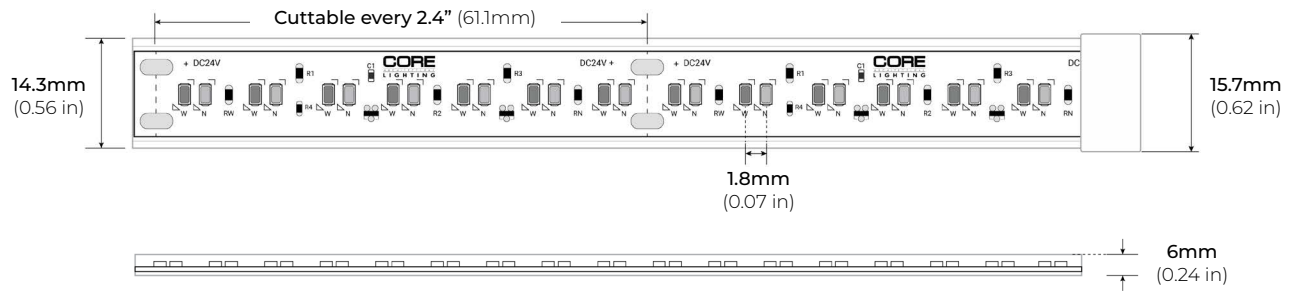

LSMW-55WD

5.5W OUTDOOR AUTO WARM-DIM FLEXIBLE LED STRIP

DIMENSIONS