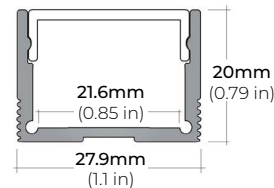

SPECIFICATIONS

| | |
|-----------------------|------------------------------|
| INPUT VOLTAGE | 24V DC |
| POWER CONSUMPTION | 5.5W/Ft. |
| NO. OF LEDS | 64 LEDs per Ft. |
| LUMEN OUTPUT | 348 Lm/Ft. |
| CRI | 95+ |
| DIMMING | MLV, ELV, 0-10 and TRIAC |
| MAXIMUM RUN LENGTH | 16 Ft. |
| CUTTABLE | Every 2.4 in (61.1mm) |
| BINNING | 1.5 Step Macadam Elipse |
| OPERATING TEMPERATURE | -40°F (-40°C) ~ 140°F (60°C) |
| BEAM ANGLE | 120° |
| IP RATING | IP65 wet location (Outdoor) |
| CERTIFICATIONS | UL Listed, TITLE 24 JA8 |
| LUMEN MAINTENANCE | 50,000 Hrs. |

SURFACE PROFILES

ALU-DS100

LENGTHS 39" | 78" | 84"
LENS Clear, Frosted
FINISH Silver

ALP-82

LENGTHS 49" | 98"
LENS Frosted
FINISH White | Black | Silver

ALP-85

LENGTHS 48" | 98"
LENS Frosted
FINISH Black | Silver

ALP-90

LENGTHS 48" | 96"
LENS Frosted
FINISH Black | Silver

ALP-130

LENGTHS 49" | 84" | 98"
LENS Frosted
FINISH Silver | Black

ALP-150LX

LENGTHS 49" | 98"
LENS Frosted
FINISH White | Black

* For more compatible profiles, visit corelightingusa.com