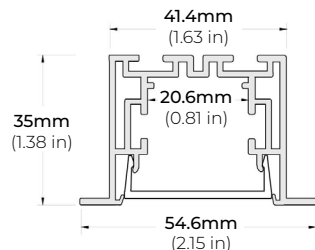

RECESSED PROFILES

ALP-210RN

LENGTHS 49" | 98"
LENS Frosted
FINISH Silver

ALP-230RN

LENGTHS 49" | 98"
LENS Frosted
FINISH Silver