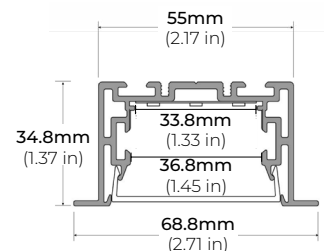

ALP-90

LENGTHS 48" | 96"
LENS Frosted
FINISH Black | Silver

ALP-130

LENGTHS 49" | 84" | 98"
LENS Frosted
FINISH Silver | Black

ALP-150LX

LENGTHS 49" | 98"
LENS Frosted
FINISH White | Black

* For more compatible profiles, visit corelightingusa.com

RECESSED PROFILES

ALP-210RN

LENGTHS 49" | 98"
LENS Frosted
FINISH Silver

ALP-230RN

LENGTHS 49" | 98"
LENS Frosted
FINISH Silver

* For more compatible profiles, visit corelightingusa.com

LSMW-55WD

5.5W OUTDOOR AUTO WARM-DIM FLEXIBLE LED STRIP

PSDH SERIES HIGH PERFORMANCE MAGNETIC LOW VOLTAGE (MLV)

| | | |
|---------------|---------|------------------------|
| PSDH-48W-24V | CLASS 2 | 11.25" X 3.38" X 3.38" |
| PSDH-96W-24V | CLASS 2 | 11.25" X 3.38" X 3.37" |
| PSDH-288W-24V | CLASS 2 | 14.25" X 8.43" X 4.43" |