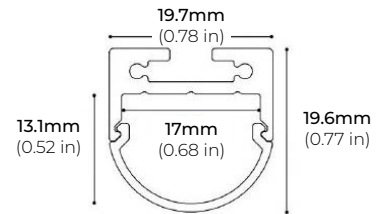

SPECIFICATIONS

| | |
|-----------------------|------------------------------|
| INPUT VOLTAGE | 24V DC |
| POWER CONSUMPTION | 5.5W/Ft. |
| NO. OF LEDS | 64 LEDs per Ft. |
| LUMEN OUTPUT | 348 Lm/Ft. |
| CRI | 95+ |
| DIMMING | MLV, ELV, 0-10 and TRIAC |
| MAXIMUM RUN LENGTH | 16 Ft. |
| CUTTABLE | Every 2.4 in (61.1mm) |
| BINNING | 1.5 Step Macadam Elipse |
| OPERATING TEMPERATURE | -40°F (-40°C) ~ 140°F (60°C) |
| BEAM ANGLE | 120° |
| IP RATING | IP65 wet location (Outdoor) |
| CERTIFICATIONS | UL Listed, TITLE 24 JA8 |
| LUMEN MAINTENANCE | 50,000 Hrs. |

*1 = Custom length per FT.
(Cuttable every 2.4")

* Custom color finishes require powder coating. Allow 7 days leads time.

LSMW-55WD

5.5W OUTDOOR AUTO WARM-DIM FLEXIBLE LED STRIP

DIMENSIONS

COMPATIBLE ALUMINUM PROFILES

SURFACE PROFILES

ALU-DS100

LENGTHS 39" | 78" | 84"
LENS Clear, Frosted
FINISH Silver

ALP-82

LENGTHS 49" | 98"
LENS Frosted
FINISH White | Black | Silver

ALP-85

LENGTHS 48" | 98"
LENS Frosted
FINISH Black | Silver

ALP-90

LENGTHS 48" | 96"
LENS Frosted
FINISH Black | Silver

ALP-130

LENGTHS 49" | 84" | 98"
LENS Frosted
FINISH Silver | Black

ALP-150LX

LENGTHS 49" | 98"
LENS Frosted
FINISH White | Black

* For more compatible profiles, visit corelightingusa.com