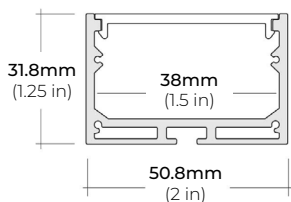

LSM105MX

9W INDOOR COLOR-TUNING FLEXIBLE LED STRIP

COMPATIBLE ALUMINUM PROFILES

SURFACE PROFILES

ALU-DS100

LENGTHS 39" | 78" | 84"
LENS Clear, Frosted
FINISH Silver

ALP-100C

LENGTHS 49" | 98"
LENS Frosted
FINISH Silver

ALP-102

LENGTHS 49" | 98"
LENS Frosted, Black, Asymmetric, Double Asymmetric
FINISH Silver

ALP-130

LENGTHS 49" | 84" | 98"
LENS Frosted
FINISH Silver | Black

ALP-140

LENGTHS 48" | 98"
LENS Frosted
FINISH Silver

ALP-150LX

LENGTHS 49" | 98"
LENS Frosted
FINISH White | Black

ALP-160

LENGTHS 49" | 98"
LENS Frosted
FINISH Silver

ALP-190

LENGTHS 48" | 98"
LENS Frosted
FINISH Silver

ALP-230N

LENGTHS 49" | 98"
LENS Frosted
FINISH Silver