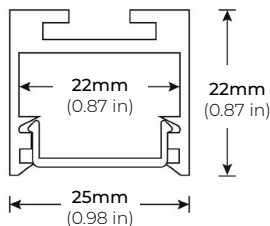

LSM105MX

9W INDOOR COLOR-TUNING FLEXIBLE LED STRIP

COMPATIBLE ALUMINUM PROFILES

SURFACE PROFILES

ALU-DS100

LENGTHS 39" | 78" | 84"
LENS Clear, Frosted
FINISH Silver

ALP-100C

LENGTHS 49" | 98"
LENS Frosted
FINISH Silver

ALP-102

LENGTHS 49" | 98"
LENS Frosted, Black, Asymmetric, Double Asymmetric
FINISH Silver

ALP-130

LENGTHS 49" | 84" | 98"
LENS Frosted
FINISH Silver | Black

ALP-140

LENGTHS 48" | 98"
LENS Frosted
FINISH Silver