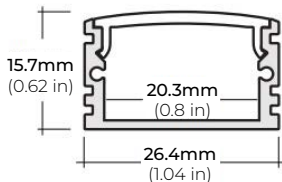

LSM105MX

9W INDOOR COLOR-TUNING FLEXIBLE LED STRIP

COMPATIBLE ALUMINUM PROFILES

SURFACE PROFILES

ALU-DS100

LENGTHS 39" | 78" | 84"
LENS Clear, Frosted
FINISH Silver

ALP-100C

LENGTHS 49" | 98"
LENS Frosted
FINISH Silver

ALP-102

LENGTHS 49" | 98"
LENS Frosted, Black, Asymmetric, Double Asymmetric
FINISH Silver

ALP-130

LENGTHS 49" | 84" | 98"
LENS Frosted
FINISH Silver | Black

ALP-140

LENGTHS 48" | 98"
LENS Frosted
FINISH Silver