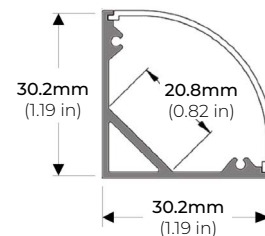

LSM105MX

9W INDOOR COLOR-TUNING FLEXIBLE LED STRIP

COMPATIBLE ALUMINUM PROFILES

SURFACE PROFILES

ALU-DS100

LENGTHS 39" | 78" | 84"
LENS Clear, Frosted
FINISH Silver

ALP-100C

LENGTHS 49" | 98"
LENS Frosted
FINISH Silver

ALP-102

LENGTHS 49" | 98"
LENS Frosted, Black, Asymmetric, Double Asymmetric
FINISH Silver

ALP-130

LENGTHS 49" | 84" | 98"
LENS Frosted
FINISH Silver | Black

ALP-140

LENGTHS 48" | 98"
LENS Frosted
FINISH Silver