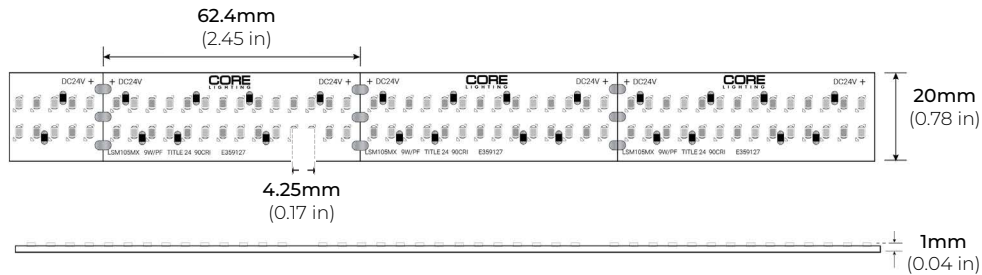

SPECIFICATIONS

INPUT VOLTAGE	24V DC
POWER CONSUMPTION	9W/Ft.
NO. OF LEDS	128 LEDs per Ft.
LUMEN OUTPUT	876 Lm/Ft.
CRI	90+
COLOR TEMPERATURE	22K / 27K / 30K / 40K / 50K / 60K
DIMMING	0-10V and DMX
MAXIMUM RUN LENGTH	16 Ft.
CUTTABLE	Every 2.45 in (62.23mm)
BINNING	1.5 Step Macadam Elipse
OPERATING TEMPERATURE	-40°F (-40°C) ~ +140°F (+60°C)
BEAM ANGLE	120°
IP RATING	IP45 dry location (Indoor)
CERTIFICATIONS	UL Listed
LUMEN MAINTENANCE	50,000 Hrs.

MODEL	COLOR TEMP A	COLOR TEMP B	LENGTH	VOLTAGE	PROFILE
LSM105MX	22K 2200K	30K 3000K	16 16 Ft.	24V 24 Volts	See Page 5 for compatible profiles.
	27K 2700K	40K 4000K	100 100 Ft.		
	30K 3000K	50K 5000K	1XX per Ft.		
		60K 6000K			
			*1 = Custom length per FT. (cuttable every 2.45")		* Custom color finishes require powder coating. Allow 7 days leads time.

LSM105MX

9W INDOOR COLOR-TUNING FLEXIBLE LED STRIP

DIMENSIONS

COMPATIBLE 0-10V DIMMING MODULE

PSDE-TW2-010-CT TUNABLE WHITE DIMMING MODULE

INPUT VOLTAGE RANGE	8-48V DC
INPUT CURRENT	5.1A MAX (per channel)
INPUT CONTROL	2
MAX OUTPUT CURRENT	5A
MAX OUTPUT POWER	240W
DIMENSIONS	LxWxH (3.86"x1.73"x0.57")

INPUT VOLTAGE	12V-24V DC
OUTPUT CURRENT	8A X 5CH
OUTPUT WATTAGE	5 x (96W ~ 192W)
OUTPUT CHANNELS	5
DIMENSIONS	LxWxH (6.45"x2.87"x1.5")

LSM105MX

9W INDOOR COLOR-TUNING FLEXIBLE LED STRIP

COMPATIBLE NON-DIMMING DRIVERS