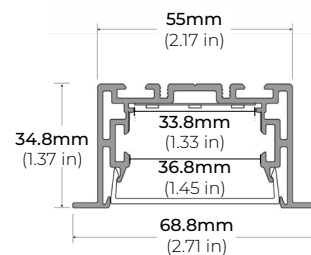

ALP-310N

LENGTHS 49" | 98"
LENS Frosted
FINISH Silver

* For more compatible profiles, visit corelightingusa.com

RECESSED PROFILES

ALP-210RN

LENGTHS 49" | 98"
LENS Frosted
FINISH Silver

ALP-230RN

LENGTHS 49" | 98"
LENS Frosted
FINISH Silver