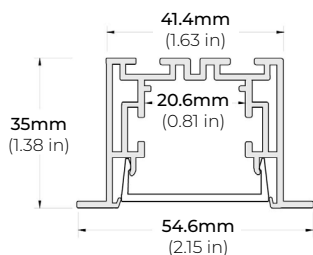

ALP-310N

LENGTHS 49" | 98"
LENS Frosted
FINISH Silver

* For more compatible profiles, visit corelightingusa.com

RECESSED PROFILES

ALP-210RN

LENGTHS 49" | 98"
LENS Frosted
FINISH Silver

ALP-230RN

LENGTHS 49" | 98"
LENS Frosted
FINISH Silver