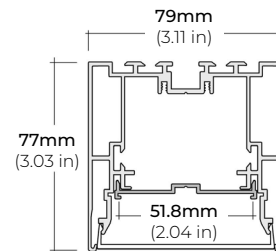

ALP-102

LENGTHS 49" | 98"
LENS Frosted, Black, Asymmetric, Double Asymmetric
FINISH Silver

ALP-130

LENGTHS 49" | 84" | 98"
LENS Frosted
FINISH Silver | Black

ALP-140

LENGTHS 48" | 98"
LENS Frosted
FINISH Silver

ALP-150LX

LENGTHS 49" | 98"
LENS Frosted
FINISH White | Black

ALP-160

LENGTHS 49" | 98"
LENS Frosted
FINISH Silver

ALP-190

LENGTHS 48" | 98"
LENS Frosted
FINISH Silver

ALP-230N

LENGTHS 49" | 98"
LENS Frosted
FINISH Silver

ALP-310N

LENGTHS 49" | 98"
LENS Frosted
FINISH Silver

* For more compatible profiles, visit corelightingusa.com

RECESSED PROFILES

ALP-210RN

LENGTHS 49" | 98"
LENS Frosted
FINISH Silver

ALP-230RN

LENGTHS 49" | 98"
LENS Frosted
FINISH Silver