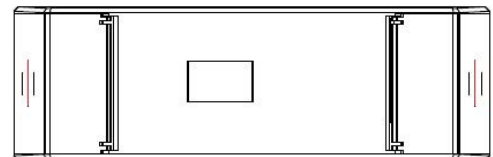

DMX DECODERS

RGB-DMX-4C-RJ45

4-CHANNEL DMX DECODER

INPUT VOLTAGE	12V-24V DC
OUTPUT CURRENT	8A X 4CH
OUTPUT WATTAGE	4 x (96W ~ 288W)
OUTPUT CHANNELS	4
DIMENSIONS	LxWxH (7"x1.77"x0.75")