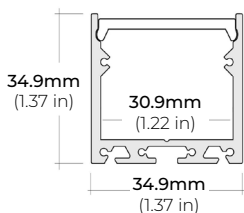

ALP-102

LENGTHS 49" | 98"
LENS Frosted, Black, Asymmetric, Double Asymmetric
FINISH Silver

ALP-130

LENGTHS 49" | 84" | 98"
LENS Frosted
FINISH Silver | Black

ALP-140

LENGTHS 48" | 98"
LENS Frosted
FINISH Silver

ALP-150LX

LENGTHS 49" | 98"
LENS Frosted
FINISH White | Black

ALP-160

LENGTHS 49" | 98"
LENS Frosted
FINISH Silver

ALP-190

LENGTHS 48" | 98"
LENS Frosted
FINISH Silver

ALP-230N

LENGTHS 49" | 98"
LENS Frosted
FINISH Silver