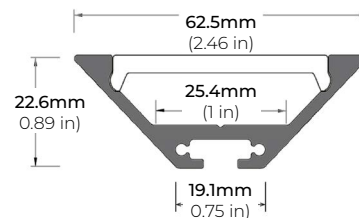

ALP-102

LENGTHS 49" | 98"
LENS Frosted, Black, Asymmetric, Double Asymmetric
FINISH Silver

ALP-130

LENGTHS 49" | 84" | 98"
LENS Frosted
FINISH Silver | Black

ALP-140

LENGTHS 48" | 98"
LENS Frosted
FINISH Silver

ALP-150LX

LENGTHS 49" | 98"
LENS Frosted
FINISH White | Black

ALP-160

LENGTHS 49" | 98"
LENS Frosted
FINISH Silver

ALP-190

LENGTHS 48" | 98"
LENS Frosted
FINISH Silver

ALP-230N

LENGTHS 49" | 98"
LENS Frosted
FINISH Silver

ALP-310N

LENGTHS 49" | 98"
LENS Frosted
FINISH Silver

* For more compatible profiles, visit corelightingusa.com

RECESSED PROFILES

ALP-210RN

LENGTHS 49" | 98"
LENS Frosted
FINISH Silver

ALP-230RN

LENGTHS 49" | 98"
LENS Frosted
FINISH Silver