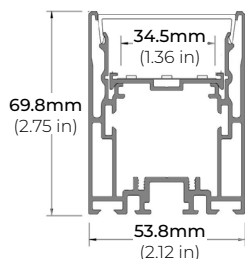

ALP-102

LENGTHS 49" | 98"
LENS Frosted, Black, Asymmetric, Double Asymmetric
FINISH Silver

ALP-130

LENGTHS 49" | 84" | 98"
LENS Frosted
FINISH Silver | Black

ALP-140

LENGTHS 48" | 98"
LENS Frosted
FINISH Silver

ALP-150LX

LENGTHS 49" | 98"
LENS Frosted
FINISH White | Black

ALP-160

LENGTHS 49" | 98"
LENS Frosted
FINISH Silver

ALP-190

LENGTHS 48" | 98"
LENS Frosted
FINISH Silver

ALP-230N

LENGTHS 49" | 98"
LENS Frosted
FINISH Silver

ALP-310N

LENGTHS 49" | 98"
LENS Frosted
FINISH Silver

* For more compatible profiles, visit corelightingusa.com

RECESSED PROFILES

ALP-210RN

LENGTHS 49" | 98"
LENS Frosted
FINISH Silver

ALP-230RN

LENGTHS 49" | 98"
LENS Frosted
FINISH Silver