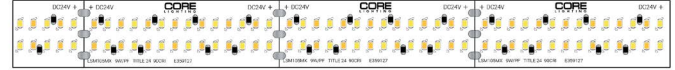

LSM105MX

9W INDOOR COLOR-TUNING FLEXIBLE LED STRIP

Project _____
Location _____
Quote/ Ref # _____

LSM105MX is a hybrid version of our popular LSM105 series. It features combined CCTs in one LED strip ranging from warm 2200K to cool 6000K. Rated to last 50,000 hours, making it an excellent replacement for halogen lighting. Ideal for most common indoor applications.

SPECIFICATIONS

INPUT VOLTAGE	24V DC
POWER CONSUMPTION	9W/Ft.
NO. OF LEDS	128 LEDs per Ft.
LUMEN OUTPUT	876 Lm/Ft.
CRI	90+
COLOR TEMPERATURE	22K / 27K / 30K / 40K / 50K / 60K
DIMMING	0-10V and DMX
MAXIMUM RUN LENGTH	16 Ft.
CUTTABLE	Every 2.45 in (62.23mm)
BINNING	1.5 Step Macadam Elipse
OPERATING TEMPERATURE	-40°F (-40°C) ~ +140°F (+60°C)
BEAM ANGLE	120°
IP RATING	IP45 dry location (Indoor)
CERTIFICATIONS	UL Listed
LUMEN MAINTENANCE	50,000 Hrs.

MODEL	COLOR TEMP A	COLOR TEMP B	LENGTH	VOLTAGE	PROFILE
LSM105MX	22K 2200K	30K 3000K	16 16 Ft.	24V 24 Volts	See Page 5 for compatible profiles.
	27K 2700K	40K 4000K	100 100 Ft.		
	30K 3000K	50K 5000K	1XX per Ft.		
		60K 6000K			
			*1 = Custom length per FT. (cuttable every 2.45")		* Custom color finishes require powder coating. Allow 7 days leads time.

LSM105MX

9W INDOOR COLOR-TUNING FLEXIBLE LED STRIP

DIMENSIONS

COMPATIBLE 0-10V DIMMING MODULE

PSDE-TW2-010-CT TUNABLE WHITE DIMMING MODULE

INPUT VOLTAGE RANGE	8-48V DC
INPUT CURRENT	5.1A MAX (per channel)
INPUT CONTROL	2
MAX OUTPUT CURRENT	5A
MAX OUTPUT POWER	240W
DIMENSIONS	LxWxH (3.86"x1.73"x0.57")