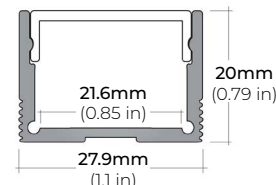

LSM105MX

9W INDOOR COLOR-TUNING FLEXIBLE LED STRIP

COMPATIBLE ALUMINUM PROFILES

SURFACE PROFILES

ALU-DS100

LENGTHS 39" | 78" | 84"
LENS Clear, Frosted
FINISH Silver

ALP-100C

LENGTHS 49" | 98"
LENS Frosted
FINISH Silver

ALP-102

LENGTHS 49" | 98"
LENS Frosted, Black, Asymmetric, Double Asymmetric
FINISH Silver

ALP-130

LENGTHS 49" | 84" | 98"
LENS Frosted
FINISH Silver | Black

ALP-140

LENGTHS 48" | 98"
LENS Frosted
FINISH Silver