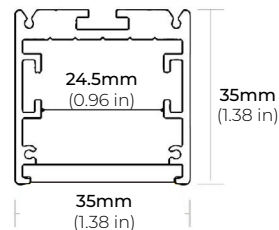

LSM105MX

9W INDOOR COLOR-TUNING FLEXIBLE LED STRIP

COMPATIBLE ALUMINUM PROFILES

SURFACE PROFILES

ALU-DS100

LENGTHS 39" | 78" | 84"
LENS Clear, Frosted
FINISH Silver

ALP-100C

LENGTHS 49" | 98"
LENS Frosted
FINISH Silver

ALP-102

LENGTHS 49" | 98"
LENS Frosted, Black, Asymmetric, Double Asymmetric
FINISH Silver

ALP-130

LENGTHS 49" | 84" | 98"
LENS Frosted
FINISH Silver | Black

ALP-140

LENGTHS 48" | 98"
LENS Frosted
FINISH Silver

ALP-150LX

LENGTHS 49" | 98"
LENS Frosted
FINISH White | Black

ALP-160

LENGTHS 49" | 98"
LENS Frosted
FINISH Silver

ALP-190

LENGTHS 48" | 98"
LENS Frosted
FINISH Silver

ALP-230N

LENGTHS 49" | 98"
LENS Frosted
FINISH Silver