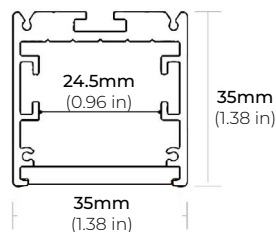

ALP-70

LENGTHS 49.25" | 84" | 98.5"
LENS Frosted
FINISH White | Black | Silver

ALP-75C (CORNER)

LENGTHS 49" | 84" | 98"
LENS Frosted
FINISH Black | Silver

ALP-80

LENGTHS 49.25" | 98.5"
LENS Frosted
FINISH Silver

ALP-102

LENGTHS 49" | 98"
LENS Frosted, Black, Asymmetric, Double Asymmetric
FINISH Black | Silver | White

ALP-130

LENGTHS 49" | 84" | 98"
LENS Frosted
FINISH Silver | Black

ALP-140

LENGTHS 48" | 98"
LENS Frosted
FINISH Silver

ALP-150LX

LENGTHS 49" | 98"
LENS Frosted
FINISH White | Black

ALP-160

LENGTHS 49" | 98"
LENS Frosted
FINISH Silver

* For more compatible profiles, visit corelightingusa.com

RECESSED PROFILES

ALP-20R

LENGTHS 49.25" | 98.5"
LENS Frosted
FINISH White | Black | Silver

PSDL-30W-24V	CLASS 2	6.5" X 3.63" X 1.03"
PSDL-60W-24V	CLASS 2	7.4" X 3.63" X 1.03"
PSDL-96W-24V	CLASS 2	8.67" X 3.67 X 1.62"
PSDL-150W-24V		8.67" X 3.67" X 1.62"
PSDL-192W-24V	CLASS 2	10.25" X 4.06" X 1.82"
PSDL-200W-24V		10.25" X 4.06" X 1.82"
PSDL-288W-24V	CLASS 2	10.25" X 4.06" X 1.82"
PSDL-300W-24V		10.25" X 4.06" X 1.82"