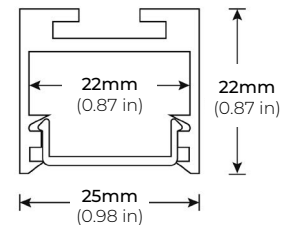

LSM-75HF

7.0W HIGH-OUTPUT INDOOR FLEXIBLE LED STRIP

COMPATIBLE ALUMINUM PROFILES

SURFACE PROFILES

ALU-SF

LENGTHS 39.4" | 78.9" | 84" | 98"
LENS Clear, Frosted
FINISH Black | Silver

ALU-DS100

LENGTHS 39" | 78" | 84"
LENS Clear, Frosted
FINISH Silver

ALP-70

LENGTHS 49.25" | 84" | 98.5"
LENS Frosted
FINISH White | Black | Silver

ALP-75C (CORNER)

LENGTHS 49" | 84" | 98"
LENS Frosted
FINISH Black | Silver

ALP-80

LENGTHS 49.25" | 98.5"
LENS Frosted
FINISH Silver

ALP-102

LENGTHS 49" | 98"
LENS Frosted, Black, Asymmetric, Double Asymmetric
FINISH Black | Silver | White

ALP-130

LENGTHS 49" | 84" | 98"
LENS Frosted
FINISH Silver | Black

ALP-140

LENGTHS 48" | 98"
LENS Frosted
FINISH Silver

ALP-150LX

LENGTHS 49" | 98"
LENS Frosted
FINISH White | Black

ALP-160

LENGTHS 49" | 98"
LENS Frosted
FINISH Silver

* For more compatible profiles, visit corelightingusa.com

RECESSED PROFILES

ALP-20R

LENGTHS 49.25" | 98.5"
LENS Frosted
FINISH White | Black | Silver

ALP-70R

LENGTHS 48" | 98"
LENS Frosted
FINISH Black | Silver

* For more compatible profiles, visit corelightingusa.com