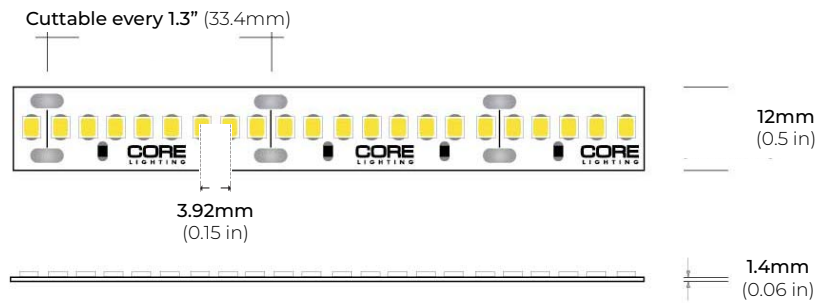

LSM-75HF

7.0W HIGH-OUTPUT INDOOR FLEXIBLE LED STRIP

DIMENSIONS

COMPATIBLE CONNECTORS

HP PRO CONNECTORS

QUICK CONNECT SNAP-ON

- LSA-HW24-HPX12 24" HARDWIRE CONNECTOR
- LSA-HW60-HPX12 60" HARDWIRE CONNECTOR

- LSA-EX3-HPX12 3" LINK
- LSA-EX8-HPX12 8" LINK
- LSA-EX24-HPX12 24" LINK