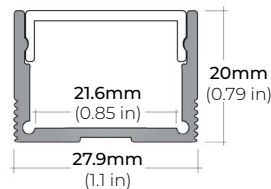

SPECIFICATIONS

INPUT VOLTAGE	24V DC
POWER CONSUMPTION	7W/Ft.
NO. OF LEDS	72 LEDs per Ft.
LUMEN OUTPUT	830 Lm/Ft. (35K)
CRI	95+
COLOR TEMPERATURE	27K / 30K / 35K / 40K / 50K
DIMMING	MLV, ELV, 0-10 and TRIAC
MAXIMUM RUN LENGTH	20 Ft.
CUTTABLE	Every 1.31 in (33.4mm)
BINNING	1.5 Step Macadam Elipse
OPERATING TEMPERATURE	-40°F (-40°C) ~ +140°F (+60°C)
BEAM ANGLE	120°
IP RATING	IP45 dry location (Indoor)
CERTIFICATIONS	UL Listed, TITLE 24 JA8
LUMEN MAINTENANCE	50,000 Hrs.

LSM-75HF

7.0W HIGH-OUTPUT INDOOR FLEXIBLE LED STRIP

COMPATIBLE ALUMINUM PROFILES

SURFACE PROFILES

ALU-SF

LENGTHS 39.4" | 78.9" | 84" | 98"
LENS Clear, Frosted
FINISH Black | Silver

ALU-DS100

LENGTHS 39" | 78" | 84"
LENS Clear, Frosted
FINISH Silver

ALP-70

LENGTHS 49.25" | 84" | 98.5"
LENS Frosted
FINISH White | Black | Silver

ALP-75C (CORNER)

LENGTHS 49" | 84" | 98"
LENS Frosted
FINISH Black | Silver

ALP-80

LENGTHS 49.25" | 98.5"
LENS Frosted
FINISH Silver

ALP-102

LENGTHS 49" | 98"
LENS Frosted, Black, Asymmetric, Double Asymmetric
FINISH Black | Silver | White

ALP-130

LENGTHS 49" | 84" | 98"
LENS Frosted
FINISH Silver | Black

ALP-140

LENGTHS 48" | 98"
LENS Frosted
FINISH Silver