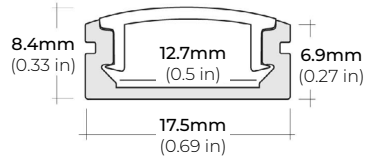

SPECIFICATIONS

INPUT VOLTAGE	24V DC
POWER CONSUMPTION	7W/Ft.
NO. OF LEDS	72 LEDs per Ft.
LUMEN OUTPUT	830 Lm/Ft. (35K)
CRI	95+
COLOR TEMPERATURE	27K / 30K / 35K / 40K / 50K
DIMMING	MLV, ELV, 0-10 and TRIAC
MAXIMUM RUN LENGTH	20 Ft.
CUTTABLE	Every 1.31 in (33.4mm)
BINNING	1.5 Step Macadam Elipse
OPERATING TEMPERATURE	-40°F (-40°C) ~ +140°F (+60°C)
BEAM ANGLE	120°
IP RATING	IP45 dry location (Indoor)
CERTIFICATIONS	UL Listed, TITLE 24 JA8
LUMEN MAINTENANCE	50,000 Hrs.

LSM-75HF

7.0W HIGH-OUTPUT INDOOR FLEXIBLE LED STRIP

COMPATIBLE ALUMINUM PROFILES

SURFACE PROFILES

ALU-SF

LENGTHS 39.4" | 78.9" | 84" | 98"
LENS Clear, Frosted
FINISH Black | Silver

ALU-DS100

LENGTHS 39" | 78" | 84"
LENS Clear, Frosted
FINISH Silver

ALP-70

LENGTHS 49.25" | 84" | 98.5"
LENS Frosted
FINISH White | Black | Silver

ALP-75C (CORNER)

LENGTHS 49" | 84" | 98"
LENS Frosted
FINISH Black | Silver

ALP-80

LENGTHS 49.25" | 98.5"
LENS Frosted
FINISH Silver