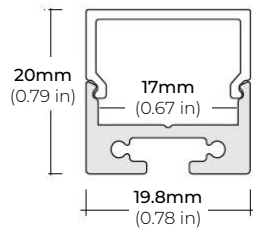

LSM-75HF

7.0W HIGH-OUTPUT INDOOR FLEXIBLE LED STRIP

COMPATIBLE ALUMINUM PROFILES

SURFACE PROFILES

ALU-SF

LENGTHS 39.4" | 78.9" | 84" | 98"
LENS Clear, Frosted
FINISH Black | Silver

ALU-DS100

LENGTHS 39" | 78" | 84"
LENS Clear, Frosted
FINISH Silver

ALP-70

LENGTHS 49.25" | 84" | 98.5"
LENS Frosted
FINISH White | Black | Silver

ALP-75C (CORNER)

LENGTHS 49" | 84" | 98"
LENS Frosted
FINISH Black | Silver

ALP-80

LENGTHS 49.25" | 98.5"
LENS Frosted
FINISH Silver

ALP-102

LENGTHS 49" | 98"
LENS Frosted, Black, Asymmetric, Double Asymmetric
FINISH Black | Silver | White

ALP-130

LENGTHS 49" | 84" | 98"
LENS Frosted
FINISH Silver | Black

ALP-140

LENGTHS 48" | 98"
LENS Frosted
FINISH Silver

PSDL-30W-24V	CLASS 2	6.5" X 3.63" X 1.03"
PSDL-60W-24V	CLASS 2	7.4" X 3.63" X 1.03"
PSDL-96W-24V	CLASS 2	8.67" X 3.67 X 1.62"
PSDL-150W-24V		8.67" X 3.67" X 1.62"
PSDL-192W-24V	CLASS 2	10.25" X 4.06" X 1.82"
PSDL-200W-24V		10.25" X 4.06" X 1.82"
PSDL-288W-24V	CLASS 2	10.25" X 4.06" X 1.82"
PSDL-300W-24V		10.25" X 4.06" X 1.82"