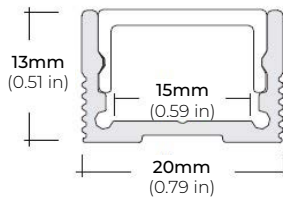

LSM-75HF

7.0W HIGH-OUTPUT INDOOR FLEXIBLE LED STRIP

Project _____

Location _____

Quote/ Ref # _____

LSM-75HF High Output Flexible LED strip is designed to produce more than 830 Lumens at 7.0 Watts per foot. This field cuttable LED strip features a low profile design that allows it to be attached almost anywhere. It is suitable for most common lighting applications. The LSM-75HF produces a 120° light beam spread and is available in different color temperatures to fit your specific needs. UL listed

SPECIFICATIONS

INPUT VOLTAGE	24V DC
POWER CONSUMPTION	7W/Ft.
NO. OF LEDS	72 LEDs per Ft.
LUMEN OUTPUT	830 Lm/Ft. (35K)
CRI	95+
COLOR TEMPERATURE	27K / 30K / 35K / 40K / 50K
DIMMING	MLV, ELV, 0-10 and TRIAC
MAXIMUM RUN LENGTH	20 Ft.
CUTTABLE	Every 1.31 in (33.4mm)
BINNING	1.5 Step Macadam Elipse
OPERATING TEMPERATURE	-40°F (-40°C) ~ +140°F (+60°C)
BEAM ANGLE	120°
IP RATING	IP45 dry location (Indoor)
CERTIFICATIONS	UL Listed, TITLE 24 JA8
LUMEN MAINTENANCE	50,000 Hrs.

LSM-75HF

7.0W HIGH-OUTPUT INDOOR FLEXIBLE LED STRIP

COMPATIBLE ALUMINUM PROFILES

SURFACE PROFILES

ALU-SF

LENGTHS 39.4" | 78.9" | 84" | 98"
LENS Clear, Frosted
FINISH Black | Silver

ALU-DS100

LENGTHS 39" | 78" | 84"
LENS Clear, Frosted
FINISH Silver

ALP-70

LENGTHS 49.25" | 84" | 98.5"
LENS Frosted
FINISH White | Black | Silver

ALP-75C (CORNER)

LENGTHS 49" | 84" | 98"
LENS Frosted
FINISH Black | Silver

ALP-80

LENGTHS 49.25" | 98.5"
LENS Frosted
FINISH Silver