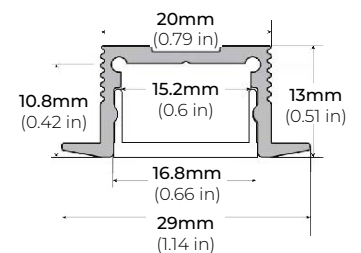

* For more compatible profiles, visit corelightingusa.com