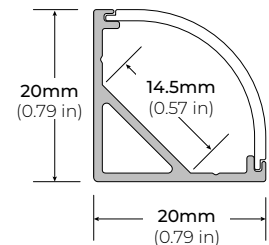

LSM-75HF

7.0W HIGH-OUTPUT INDOOR FLEXIBLE LED STRIP

COMPATIBLE ALUMINUM PROFILES

SURFACE PROFILES

ALU-SF

LENGTHS 39.4" | 78.9" | 84" | 98"
LENS Clear, Frosted
FINISH Black | Silver

ALU-DS100

LENGTHS 39" | 78" | 84"
LENS Clear, Frosted
FINISH Silver

ALP-70

LENGTHS 49.25" | 84" | 98.5"
LENS Frosted
FINISH White | Black | Silver

ALP-75C (CORNER)

LENGTHS 49" | 84" | 98"
LENS Frosted
FINISH Black | Silver

ALP-80

LENGTHS 49.25" | 98.5"
LENS Frosted
FINISH Silver

ALP-102

LENGTHS 49" | 98"
LENS Frosted, Black, Asymmetric, Double Asymmetric
FINISH Black | Silver | White

ALP-130

LENGTHS 49" | 84" | 98"
LENS Frosted
FINISH Silver | Black

ALP-140

LENGTHS 48" | 98"
LENS Frosted
FINISH Silver

PSDL-30W-24V	CLASS 2	6.5" X 3.63" X 1.03"
PSDL-60W-24V	CLASS 2	7.4" X 3.63" X 1.03"
PSDL-96W-24V	CLASS 2	8.67" X 3.67 X 1.62"
PSDL-150W-24V		8.67" X 3.67" X 1.62"
PSDL-192W-24V	CLASS 2	10.25" X 4.06" X 1.82"
PSDL-200W-24V		10.25" X 4.06" X 1.82"
PSDL-288W-24V	CLASS 2	10.25" X 4.06" X 1.82"
PSDL-300W-24V		10.25" X 4.06" X 1.82"