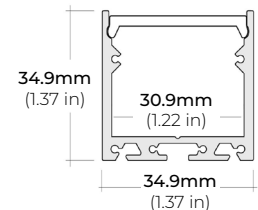

ALP-70

LENGTHS 49.25" | 84" | 98.5"
LENS Frosted
FINISH White | Black | Silver

ALP-75C (CORNER)

LENGTHS 49" | 84" | 98"
LENS Frosted
FINISH Black | Silver

ALP-80

LENGTHS 49.25" | 98.5"
LENS Frosted
FINISH Silver

ALP-102

LENGTHS 49" | 98"
LENS Frosted, Black, Asymmetric, Double Asymmetric
FINISH Black | Silver | White

ALP-130

LENGTHS 49" | 84" | 98"
LENS Frosted
FINISH Silver | Black

ALP-140

LENGTHS 48" | 98"
LENS Frosted
FINISH Silver

ALP-150LX

LENGTHS 49" | 98"
LENS Frosted
FINISH White | Black

ALP-160

LENGTHS 49" | 98"
LENS Frosted
FINISH Silver

* For more compatible profiles, visit corelightingusa.com

RECESSED PROFILES

ALP-20R

LENGTHS 49.25" | 98.5"
LENS Frosted
FINISH White | Black | Silver

PSDL-30W-24V	CLASS 2	6.5" X 3.63" X 1.03"
PSDL-60W-24V	CLASS 2	7.4" X 3.63" X 1.03"
PSDL-96W-24V	CLASS 2	8.67" X 3.67 X 1.62"
PSDL-150W-24V		8.67" X 3.67" X 1.62"
PSDL-192W-24V	CLASS 2	10.25" X 4.06" X 1.82"
PSDL-200W-24V		10.25" X 4.06" X 1.82"
PSDL-288W-24V	CLASS 2	10.25" X 4.06" X 1.82"
PSDL-300W-24V		10.25" X 4.06" X 1.82"