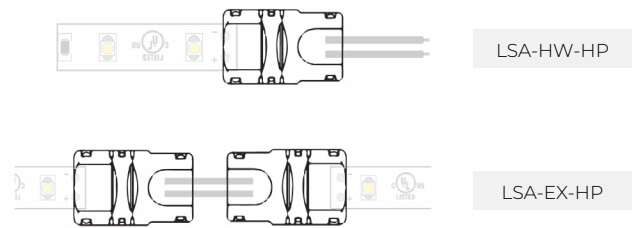

LSM-75HF

7.0W HIGH-OUTPUT INDOOR FLEXIBLE LED STRIP

Project _____

Location _____

Quote/ Ref # _____

LSM-75HF High Output Flexible LED strip is designed to produce more than 830 Lumens at 7.0 Watts per foot. This field cuttable LED strip features a low profile design that allows it to be attached almost anywhere. It is suitable for most common lighting applications. The LSM-75HF produces a 120° light beam spread and is available in different color temperatures to fit your specific needs. UL listed

LSM-75HF

7.0W HIGH-OUTPUT INDOOR FLEXIBLE LED STRIP

DIMENSIONS

COMPATIBLE CONNECTORS

HP PRO CONNECTORS

QUICK CONNECT SNAP-ON

- LSA-HW24-HPX12 24" HARDWIRE CONNECTOR
- LSA-HW60-HPX12 60" HARDWIRE CONNECTOR

- LSA-EX3-HPX12 3" LINK
- LSA-EX8-HPX12 8" LINK
- LSA-EX24-HPX12 24" LINK

LSM-75HF

7.0W HIGH-OUTPUT INDOOR FLEXIBLE LED STRIP

COMPATIBLE ALUMINUM PROFILES

SURFACE PROFILES

ALU-SF

LENGTHS 39.4" | 78.9" | 84" | 98"
LENS Clear, Frosted
FINISH Black | Silver

ALU-DS100

LENGTHS 39" | 78" | 84"
LENS Clear, Frosted
FINISH Silver