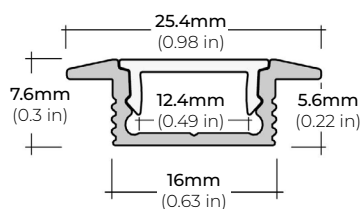

ALP-70

LENGTHS 49.25" | 84" | 98.5"
LENS Frosted
FINISH White | Black | Silver

ALP-75C (CORNER)

LENGTHS 49" | 84" | 98"
LENS Frosted
FINISH Black | Silver

ALP-80

LENGTHS 49.25" | 98.5"
LENS Frosted
FINISH Silver

ALP-102

LENGTHS 49" | 98"
LENS Frosted, Black, Asymmetric, Double Asymmetric
FINISH Black | Silver | White

ALP-130

LENGTHS 49" | 84" | 98"
LENS Frosted
FINISH Silver | Black

ALP-140

LENGTHS 48" | 98"
LENS Frosted
FINISH Silver

ALP-150LX

LENGTHS 49" | 98"
LENS Frosted
FINISH White | Black

ALP-160

LENGTHS 49" | 98"
LENS Frosted
FINISH Silver

* For more compatible profiles, visit corelightingusa.com

RECESSED PROFILES

ALP-20R

LENGTHS 49.25" | 98.5"
LENS Frosted
FINISH White | Black | Silver

ALP-70R

LENGTHS 48" | 98"
LENS Frosted
FINISH Black | Silver

* For more compatible profiles, visit corelightingusa.com

LSM-75HF

7.0W HIGH-OUTPUT INDOOR FLEXIBLE LED STRIP

COMPATIBLE TRANSFORMERS

PSDL SERIES TRIAC DIMMABLE