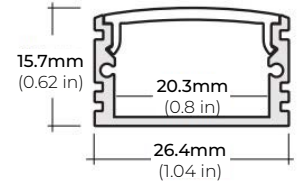

SPECIFICATIONS

INPUT VOLTAGE	24V DC
POWER CONSUMPTION	7W/Ft.
NO. OF LEDS	72 LEDs per Ft.
LUMEN OUTPUT	830 Lm/Ft. (35K)
CRI	95+
COLOR TEMPERATURE	27K / 30K / 35K / 40K / 50K
DIMMING	MLV, ELV, 0-10 and TRIAC
MAXIMUM RUN LENGTH	20 Ft.
CUTTABLE	Every 1.31 in (33.4mm)
BINNING	1.5 Step Macadam Elipse
OPERATING TEMPERATURE	-40°F (-40°C) ~ +140°F (+60°C)
BEAM ANGLE	120°
IP RATING	IP45 dry location (Indoor)
CERTIFICATIONS	UL Listed, TITLE 24 JA8
LUMEN MAINTENANCE	50,000 Hrs.

LSM-75HF

7.0W HIGH-OUTPUT INDOOR FLEXIBLE LED STRIP

COMPATIBLE ALUMINUM PROFILES

SURFACE PROFILES

ALU-SF

LENGTHS 39.4" | 78.9" | 84" | 98"
LENS Clear, Frosted
FINISH Black | Silver

ALU-DS100

LENGTHS 39" | 78" | 84"
LENS Clear, Frosted
FINISH Silver

ALP-70

LENGTHS 49.25" | 84" | 98.5"
LENS Frosted
FINISH White | Black | Silver

ALP-75C (CORNER)

LENGTHS 49" | 84" | 98"
LENS Frosted
FINISH Black | Silver

ALP-80

LENGTHS 49.25" | 98.5"
LENS Frosted
FINISH Silver