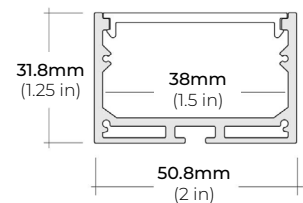

ALP-70

LENGTHS 49.25" | 84" | 98.5"
LENS Frosted
FINISH White | Black | Silver

ALP-75C (CORNER)

LENGTHS 49" | 84" | 98"
LENS Frosted
FINISH Black | Silver

ALP-80

LENGTHS 49.25" | 98.5"
LENS Frosted
FINISH Silver

ALP-102

LENGTHS 49" | 98"
LENS Frosted, Black, Asymmetric, Double Asymmetric
FINISH Black | Silver | White

ALP-130

LENGTHS 49" | 84" | 98"
LENS Frosted
FINISH Silver | Black

ALP-140

LENGTHS 48" | 98"
LENS Frosted
FINISH Silver

ALP-150LX

LENGTHS 49" | 98"
LENS Frosted
FINISH White | Black

ALP-160

LENGTHS 49" | 98"
LENS Frosted
FINISH Silver

* For more compatible profiles, visit corelightingusa.com

RECESSED PROFILES

ALP-20R

LENGTHS 49.25" | 98.5"
LENS Frosted
FINISH White | Black | Silver