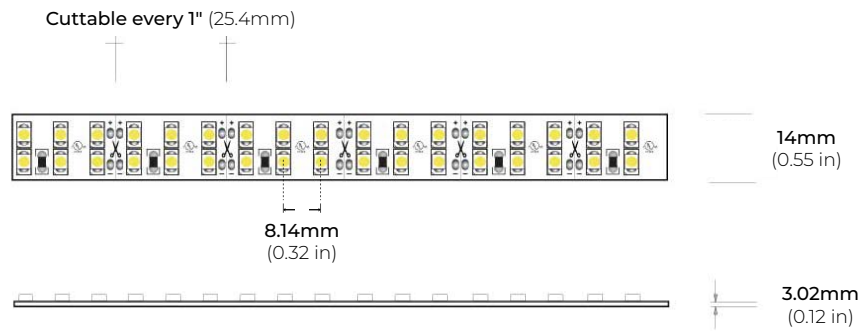

SPECIFICATIONS

INPUT VOLTAGE	24V DC
POWER CONSUMPTION	6W/Ft.
NO. OF LEDS	72 LEDs per Ft.
LUMEN OUTPUT	473 Lm/Ft. (3000K)
CRI	95+
COLOR TEMPERATURE	22K / 24K / 27K / 30K / 35K 40K / 50K / 60K / BL
DIMMING	MLV, ELV, 0-10 and TRIAC
MAXIMUM RUN LENGTH	16 Ft.
CUTTABLE	Every 1 in (25.4mm)
BINNING	1.5 Step Macadam Elipse
OPERATING TEMPERATURE	-40°F (-40°C) ~ +140°F (+60°C)
BEAM ANGLE	120°
IP RATING	Dry location (Indoor)
CERTIFICATIONS	UL Listed, TITLE 24 JAB
LUMEN MAINTENANCE	50,000 Hrs

MODEL	COLOR TEMP		LENGTH	VOLTAGE	PROFILE
LSM60	22K 2200K	40K 4000K	16 16 Ft.	24 24V DC	See Pages 2-3 for compatible profiles.
	24K 2400K	50K 5000K	100 100 Ft.		
	27K 2700K	60K 6000K	1'XX per Ft.		
	30K 3000K	BL Blue			
	35K 3500K				
			*1 = Custom length per FT. (Cutttable every 1")		* Custom color finishes require powder coating. Allow 7 days leads time.

LSM-60

6.0W INDOOR FLEXIBLE LED STRIP

DIMENSIONS

COMPATIBLE ALUMINUM PROFILES

SURFACE PROFILES

ALU-DS100

LENGTHS 39" | 78" | 84"
LENS Clear, Frosted
FINISH Silver

ALP-50C (CORNER)