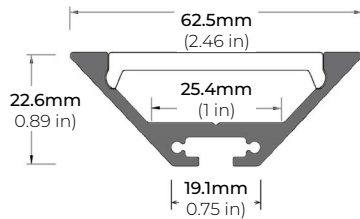

LSM-60

6.0W INDOOR FLEXIBLE LED STRIP

DIMENSIONS

COMPATIBLE ALUMINUM PROFILES

SURFACE PROFILES

ALU-DS100

LENGTHS 39" | 78" | 84"
LENS Clear, Frosted
FINISH Silver

ALP-50C (CORNER)

ALP-102

LENGTHS 49" | 98"
LENS Frosted, Black, Asymmetric, Double Asymmetric
FINISH Black | Silver | White

ALP-130

LENGTHS 49" | 84" | 98"
LENS Frosted
FINISH Silver | Black

ALP-140

LENGTHS 48" | 98"
LENS Frosted
FINISH Silver

* For more compatible profiles, visit corelightingusa.com

LSM-60

6.0W INDOOR FLEXIBLE LED STRIP

COMPATIBLE ALUMINUM PROFILES

SURFACE PROFILES

ALP-150LX

LENGTHS 49" | 98"
LENS Frosted
FINISH White | Black

ALP-160

LENGTHS 49" | 98"
LENS Frosted
FINISH Silver

ALP-190

LENGTHS 48" | 98"
LENS Frosted
FINISH Silver

ALP-230N

LENGTHS 49" | 98"
LENS Frosted
FINISH Silver

* For more compatible profiles, visit corelightingusa.com