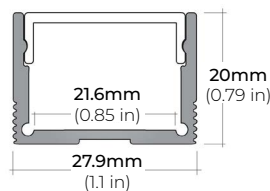

LSM-60

6.0W INDOOR FLEXIBLE LED STRIP

DIMENSIONS

COMPATIBLE ALUMINUM PROFILES

SURFACE PROFILES

ALU-DS100

LENGTHS 39" | 78" | 84"
LENS Clear, Frosted
FINISH Silver

ALP-50C (CORNER)

LENGTHS 48" | 84" | 98"
LENS Frosted
FINISH White | Black | Silver

ALP-70

LENGTHS 49" | 84" | 98"
LENS Frosted
FINISH White | Black | Silver

ALP-80

LENGTHS 49" | 98"
LENS Frosted
FINISH Silver

ALP-90

LENGTHS 48" | 96"
LENS Frosted
FINISH Silver

ALP-102

LENGTHS 49" | 98"
LENS Frosted, Black, Asymmetric, Double Asymmetric
FINISH Black | Silver | White

ALP-130

LENGTHS 49" | 84" | 98"
LENS Frosted
FINISH Silver | Black

ALP-140

LENGTHS 48" | 98"
LENS Frosted
FINISH Silver