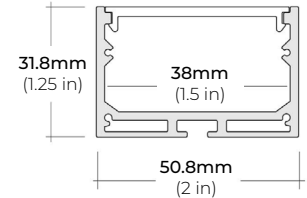

* For more compatible profiles, visit corelightingusa.com

LSM-60

6.0W INDOOR FLEXIBLE LED STRIP

COMPATIBLE ALUMINUM PROFILES

SURFACE PROFILES

ALP-150LX

LENGTHS 49" | 98"
LENS Frosted
FINISH White | Black

ALP-160

LENGTHS 49" | 98"
LENS Frosted
FINISH Silver

ALP-190

LENGTHS 48" | 98"
LENS Frosted
FINISH Silver

ALP-230N

LENGTHS 49" | 98"
LENS Frosted
FINISH Silver

* For more compatible profiles, visit corelightingusa.com