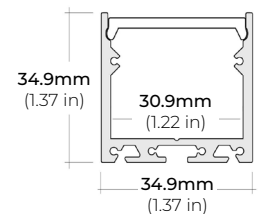

LSM-60

6.0W INDOOR FLEXIBLE LED STRIP

DIMENSIONS

COMPATIBLE ALUMINUM PROFILES

SURFACE PROFILES

ALU-DS100

LENGTHS 39" | 78" | 84"
LENS Clear, Frosted
FINISH Silver

ALP-50C (CORNER)

LENGTHS 48" | 84" | 98"
LENS Frosted
FINISH White | Black | Silver

ALP-70

LENGTHS 49" | 84" | 98"
LENS Frosted
FINISH White | Black | Silver

ALP-80

LENGTHS 49" | 98"
LENS Frosted
FINISH Silver

ALP-90

LENGTHS 48" | 96"
LENS Frosted
FINISH Silver

ALP-102

LENGTHS 49" | 98"
LENS Frosted, Black, Asymmetric, Double Asymmetric
FINISH Black | Silver | White

ALP-130

LENGTHS 49" | 84" | 98"
LENS Frosted
FINISH Silver | Black

ALP-140

LENGTHS 48" | 98"
LENS Frosted
FINISH Silver