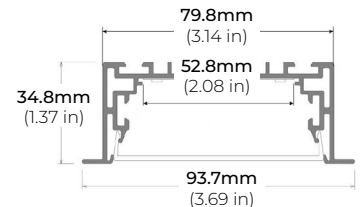

LENGTHS 49" | 98"
LENS Frosted
FINISH Silver

ALP-190

LENGTHS 48" | 98"
LENS Frosted
FINISH Silver

ALP-230N

LENGTHS 49" | 98"
LENS Frosted
FINISH Silver

* For more compatible profiles, visit corelightingusa.com

RECESSED PROFILES

ALP-70R

LENGTHS 48" | 98"
LENS Frosted
FINISH Black | Silver

ALP-102R

LENGTHS 49" | 98"
LENS Frosted
FINISH Silver

ALP-230RN

LENGTHS 49" | 98"
LENS Frosted
FINISH Silver

ALP-330RN

LENGTHS 49" | 98"
LENS Frosted
FINISH Silver

* For more compatible profiles, visit corelightingusa.com

LSM-60

6.0W INDOOR FLEXIBLE LED STRIP

COMPATIBLE TRANSFORMERS

PSDL SERIES TRIAC DIMMABLE

PSDL-30W-24V	CLASS 2	6.5" X 3.63" X 1.03"
PSDL-60W-24V	CLASS 2	7.4" X 3.63" X 1.03"
PSDL-96W-24V	CLASS 2	8.67" X 3.67 X 1.62"
PSDL-150W-24V		8.67" X 3.67" X 1.62"
PSDL-192W-24V	CLASS 2	10.25" X 4.06" X 1.82"
PSDL-200W-24V		10.25" X 4.06" X 1.82"
PSDL-288W-24V	CLASS 2	10.25" X 4.06" X 1.82"
PSDL-300W-24V		10.25" X 4.06" X 1.82"