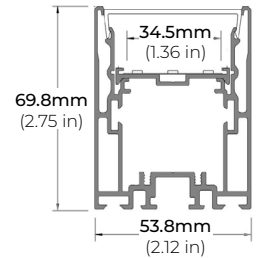

LENGTHS 49" | 98"
LENS Frosted
FINISH Silver

ALP-190

LENGTHS 48" | 98"
LENS Frosted
FINISH Silver

ALP-230N

LENGTHS 49" | 98"
LENS Frosted
FINISH Silver

* For more compatible profiles, visit corelightingusa.com

RECESSED PROFILES

ALP-70R

LENGTHS 48" | 98"
LENS Frosted
FINISH Black | Silver

ALP-102R

LENGTHS 49" | 98"
LENS Frosted
FINISH Silver

ALP-230RN

LENGTHS 49" | 98"
LENS Frosted
FINISH Silver

ALP-330RN