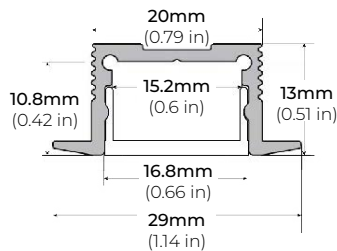

* For more compatible profiles, visit corelightingusa.com

LSM-60

6.0W INDOOR FLEXIBLE LED STRIP

COMPATIBLE ALUMINUM PROFILES

SURFACE PROFILES

ALP-150LX

LENGTHS 49" | 98"
LENS Frosted
FINISH White | Black

ALP-160

LENGTHS 49" | 98"
LENS Frosted
FINISH Silver

ALP-190

LENGTHS 48" | 98"
LENS Frosted
FINISH Silver

ALP-230N

LENGTHS 49" | 98"
LENS Frosted
FINISH Silver

* For more compatible profiles, visit corelightingusa.com

RECESSED PROFILES

ALP-70R

LENGTHS 48" | 98"
LENS Frosted
FINISH Black | Silver

ALP-102R

LENGTHS 49" | 98"
LENS Frosted
FINISH Silver

ALP-230RN

LENGTHS 49" | 98"
LENS Frosted
FINISH Silver

ALP-330RN