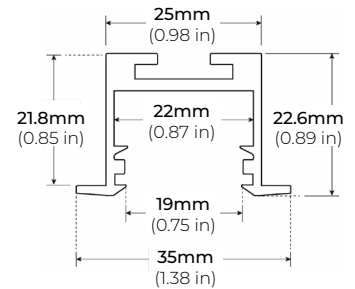

RECESSED PROFILES

ALP-70R

LENGTHS 48" | 98"
LENS Frosted
FINISH Black | Silver

ALP-102R

LENGTHS 49" | 98"
LENS Frosted
FINISH Silver

ALP-230RN

LENGTHS 49" | 98"
LENS Frosted
FINISH Silver

ALP-330RN

LENGTHS 49" | 98"
LENS Frosted
FINISH Silver

* For more compatible profiles, visit corelightingusa.com

LSM-60

6.0W INDOOR FLEXIBLE LED STRIP

COMPATIBLE TRANSFORMERS

PSDL SERIES TRIAC DIMMABLE

PSDL-30W-24V	CLASS 2	6.5" X 3.63" X 1.03"
PSDL-60W-24V	CLASS 2	7.4" X 3.63" X 1.03"
PSDL-96W-24V	CLASS 2	8.67" X 3.67 X 1.62"
PSDL-150W-24V		8.67" X 3.67" X 1.62"
PSDL-192W-24V	CLASS 2	10.25" X 4.06" X 1.82"
PSDL-200W-24V		10.25" X 4.06" X 1.82"
PSDL-288W-24V	CLASS 2	10.25" X 4.06" X 1.82"
PSDL-300W-24V		10.25" X 4.06" X 1.82"