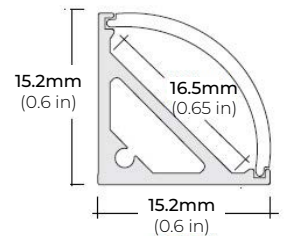

LSM-60

6.0W INDOOR FLEXIBLE LED STRIP

DIMENSIONS

COMPATIBLE ALUMINUM PROFILES

SURFACE PROFILES

ALU-DS100

LENGTHS 39" | 78" | 84"
LENS Clear, Frosted
FINISH Silver

ALP-50C (CORNER)

LENGTHS 48" | 84" | 98"
LENS Frosted
FINISH White | Black | Silver

ALP-70

LENGTHS 49" | 84" | 98"
LENS Frosted
FINISH White | Black | Silver

ALP-80

LENGTHS 49" | 98"
LENS Frosted
FINISH Silver

ALP-90

LENGTHS 48" | 96"
LENS Frosted
FINISH Silver

ALP-102

LENGTHS 49" | 98"
LENS Frosted, Black, Asymmetric, Double Asymmetric
FINISH Black | Silver | White

ALP-130

LENGTHS 49" | 84" | 98"
LENS Frosted
FINISH Silver | Black

ALP-140

LENGTHS 48" | 98"
LENS Frosted
FINISH Silver