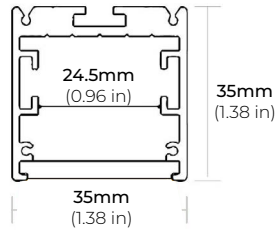

ALP-102

LENGTHS 49" | 98"
LENS Frosted, Black, Asymmetric, Double Asymmetric
FINISH Black | Silver | White

ALP-130

LENGTHS 49" | 84" | 98"
LENS Frosted
FINISH Silver | Black

ALP-140

LENGTHS 48" | 98"
LENS Frosted
FINISH Silver

* For more compatible profiles, visit corelightingusa.com

LSM-60

6.0W INDOOR FLEXIBLE LED STRIP

COMPATIBLE ALUMINUM PROFILES

SURFACE PROFILES

ALP-150LX

LENGTHS 49" | 98"
LENS Frosted
FINISH White | Black

ALP-160

LENGTHS 49" | 98"
LENS Frosted
FINISH Silver

ALP-190

LENGTHS 48" | 98"
LENS Frosted
FINISH Silver

ALP-230N

LENGTHS 49" | 98"
LENS Frosted
FINISH Silver

* For more compatible profiles, visit corelightingusa.com