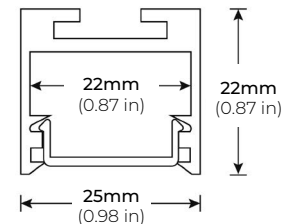

LSM-60

6.0W INDOOR FLEXIBLE LED STRIP

DIMENSIONS

COMPATIBLE ALUMINUM PROFILES

SURFACE PROFILES

ALU-DS100

LENGTHS 39" | 78" | 84"
LENS Clear, Frosted
FINISH Silver

ALP-50C (CORNER)

LENGTHS 48" | 84" | 98"
LENS Frosted
FINISH White | Black | Silver

ALP-70

LENGTHS 49" | 84" | 98"
LENS Frosted
FINISH White | Black | Silver

ALP-80

LENGTHS 49" | 98"
LENS Frosted
FINISH Silver

ALP-90

LENGTHS 48" | 96"
LENS Frosted
FINISH Silver

ALP-102

LENGTHS 49" | 98"
LENS Frosted, Black, Asymmetric, Double Asymmetric
FINISH Black | Silver | White

ALP-130

LENGTHS 49" | 84" | 98"
LENS Frosted
FINISH Silver | Black

ALP-140

LENGTHS 48" | 98"
LENS Frosted
FINISH Silver

* For more compatible profiles, visit corelightingusa.com