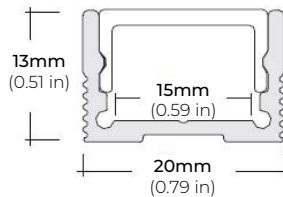

SPECIFICATIONS

INPUT VOLTAGE	24V DC
POWER CONSUMPTION	6W/Ft.
NO. OF LEDS	72 LEDs per Ft.
LUMEN OUTPUT	473 Lm/Ft. (3000K)
CRI	95+
COLOR TEMPERATURE	22K / 24K / 27K / 30K / 35K 40K / 50K / 60K / BL
DIMMING	MLV, ELV, 0-10 and TRIAC
MAXIMUM RUN LENGTH	16 Ft.
CUTTABLE	Every 1 in (25.4mm)
BINNING	1.5 Step Macadam Elipse
OPERATING TEMPERATURE	-40°F (-40°C) ~ +140°F (+60°C)
BEAM ANGLE	120°
IP RATING	Dry location (Indoor)
CERTIFICATIONS	UL Listed, TITLE 24 JAB
LUMEN MAINTENANCE	50,000 Hrs

MODEL	COLOR TEMP		LENGTH	VOLTAGE	PROFILE
LSM60	22K 2200K	40K 4000K	16 16 Ft.	24 24V DC	See Pages 2-3 for compatible profiles.
	24K 2400K	50K 5000K	100 100 Ft.		
	27K 2700K	60K 6000K	1'XX per Ft.		
	30K 3000K	BL Blue			
	35K 3500K				
			*1 = Custom length per FT. (Cutttable every 1")		* Custom color finishes require powder coating. Allow 7 days leads time.

LSM-60

6.0W INDOOR FLEXIBLE LED STRIP

DIMENSIONS

COMPATIBLE ALUMINUM PROFILES

SURFACE PROFILES

ALU-DS100

LENGTHS 39" | 78" | 84"
LENS Clear, Frosted
FINISH Silver

ALP-50C (CORNER)

LENGTHS 48" | 84" | 98"
LENS Frosted
FINISH White | Black | Silver

ALP-70

LENGTHS 49" | 84" | 98"
LENS Frosted
FINISH White | Black | Silver

ALP-80

LENGTHS 49" | 98"
LENS Frosted
FINISH Silver

ALP-90

LENGTHS 48" | 96"
LENS Frosted
FINISH Silver