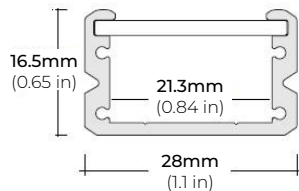

SPECIFICATIONS

INPUT VOLTAGE	24V DC
POWER CONSUMPTION	6W/Ft.
NO. OF LEDS	72 LEDs per Ft.
LUMEN OUTPUT	473 Lm/Ft. (3000K)
CRI	95+
COLOR TEMPERATURE	22K / 24K / 27K / 30K / 35K 40K / 50K / 60K / BL
DIMMING	MLV, ELV, 0-10 and TRIAC
MAXIMUM RUN LENGTH	16 Ft.
CUTTABLE	Every 1 in (25.4mm)
BINNING	1.5 Step Macadam Elipse
OPERATING TEMPERATURE	-40°F (-40°C) ~ +140°F (+60°C)
BEAM ANGLE	120°
IP RATING	Dry location (Indoor)
CERTIFICATIONS	UL Listed, TITLE 24 JAB
LUMEN MAINTENANCE	50,000 Hrs

LSM-60

6.0W INDOOR FLEXIBLE LED STRIP

DIMENSIONS

COMPATIBLE ALUMINUM PROFILES

SURFACE PROFILES

ALU-DS100

LENGTHS 39" | 78" | 84"
LENS Clear, Frosted
FINISH Silver

ALP-50C (CORNER)

LENGTHS 48" | 84" | 98"
LENS Frosted
FINISH White | Black | Silver

ALP-70

LENGTHS 49" | 84" | 98"
LENS Frosted
FINISH White | Black | Silver

ALP-80

LENGTHS 49" | 98"
LENS Frosted
FINISH Silver

ALP-90

LENGTHS 48" | 96"
LENS Frosted
FINISH Silver

ALP-102

LENGTHS 49" | 98"
LENS Frosted, Black, Asymmetric, Double Asymmetric
FINISH Black | Silver | White

ALP-130

LENGTHS 49" | 84" | 98"
LENS Frosted
FINISH Silver | Black

ALP-140

LENGTHS 48" | 98"
LENS Frosted
FINISH Silver