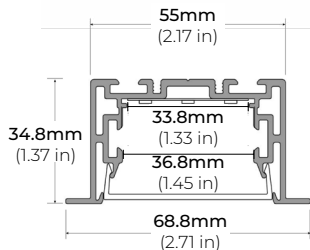

RECESSED PROFILES

ALP-70R

LENGTHS 48" | 98"
LENS Frosted
FINISH Black | Silver

ALP-102R

LENGTHS 49" | 98"
LENS Frosted
FINISH Silver

ALP-230RN

LENGTHS 49" | 98"
LENS Frosted
FINISH Silver

ALP-330RN

LENGTHS 49" | 98"
LENS Frosted
FINISH Silver

* For more compatible profiles, visit corelightingusa.com

LSM-60

6.0W INDOOR FLEXIBLE LED STRIP

COMPATIBLE TRANSFORMERS

PSDL SERIES TRIAC DIMMABLE

PSDL-30W-24V	CLASS 2	6.5" X 3.63" X 1.03"
PSDL-60W-24V	CLASS 2	7.4" X 3.63" X 1.03"
PSDL-96W-24V	CLASS 2	8.67" X 3.67 X 1.62"
PSDL-150W-24V		8.67" X 3.67" X 1.62"
PSDL-192W-24V	CLASS 2	10.25" X 4.06" X 1.82"
PSDL-200W-24V		10.25" X 4.06" X 1.82"
PSDL-288W-24V	CLASS 2	10.25" X 4.06" X 1.82"
PSDL-300W-24V		10.25" X 4.06" X 1.82"