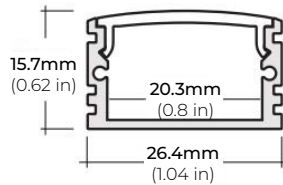

SPECIFICATIONS

INPUT VOLTAGE	24V DC
POWER CONSUMPTION	6W/Ft.
NO. OF LEDS	72 LEDs per Ft.
LUMEN OUTPUT	473 Lm/Ft. (3000K)
CRI	95+
COLOR TEMPERATURE	22K / 24K / 27K / 30K / 35K 40K / 50K / 60K / BL
DIMMING	MLV, ELV, 0-10 and TRIAC
MAXIMUM RUN LENGTH	16 Ft.
CUTTABLE	Every 1 in (25.4mm)
BINNING	1.5 Step Macadam Elipse
OPERATING TEMPERATURE	-40°F (-40°C) ~ +140°F (+60°C)
BEAM ANGLE	120°
IP RATING	Dry location (Indoor)
CERTIFICATIONS	UL Listed, TITLE 24 JAB
LUMEN MAINTENANCE	50,000 Hrs

MODEL	COLOR TEMP		LENGTH	VOLTAGE	PROFILE
LSM60	22K 2200K	40K 4000K	16 16 Ft.	24 24V DC	See Pages 2-3 for compatible profiles.
	24K 2400K	50K 5000K	100 100 Ft.		
	27K 2700K	60K 6000K	1'XX per Ft.		
	30K 3000K	BL Blue			
	35K 3500K				
			*1 = Custom length per FT. (Cutttable every 1")		* Custom color finishes require powder coating. Allow 7 days leads time.

LSM-60

6.0W INDOOR FLEXIBLE LED STRIP

DIMENSIONS

COMPATIBLE ALUMINUM PROFILES

SURFACE PROFILES

ALU-DS100

LENGTHS 39" | 78" | 84"
LENS Clear, Frosted
FINISH Silver

ALP-50C (CORNER)

LENGTHS 48" | 84" | 98"
LENS Frosted
FINISH White | Black | Silver

ALP-70

LENGTHS 49" | 84" | 98"
LENS Frosted
FINISH White | Black | Silver

ALP-80

LENGTHS 49" | 98"
LENS Frosted
FINISH Silver

ALP-90

LENGTHS 48" | 96"
LENS Frosted
FINISH Silver