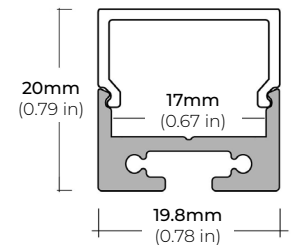

LSM-60

6.0W INDOOR FLEXIBLE LED STRIP

DIMENSIONS

COMPATIBLE ALUMINUM PROFILES

SURFACE PROFILES

ALU-DS100

LENGTHS 39" | 78" | 84"
LENS Clear, Frosted
FINISH Silver

ALP-50C (CORNER)

LENGTHS 48" | 84" | 98"
LENS Frosted
FINISH White | Black | Silver

ALP-70

LENGTHS 49" | 84" | 98"
LENS Frosted
FINISH White | Black | Silver

ALP-80

LENGTHS 49" | 98"
LENS Frosted
FINISH Silver

ALP-90

LENGTHS 48" | 96"
LENS Frosted
FINISH Silver

ALP-102

LENGTHS 49" | 98"
LENS Frosted, Black, Asymmetric, Double Asymmetric
FINISH Black | Silver | White

ALP-130

LENGTHS 49" | 84" | 98"
LENS Frosted
FINISH Silver | Black

ALP-140

LENGTHS 48" | 98"
LENS Frosted
FINISH Silver