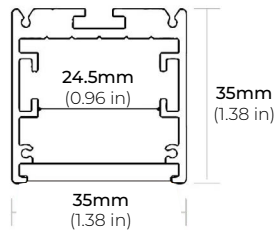

SPECIFICATIONS

INPUT VOLTAGE	24V DC
POWER CONSUMPTION	6W/Ft.
NO. OF LEDS	500+ Lm/Ft.
LUMEN OUTPUT	72 LEDs per Ft.
CRI	95+
COLOR TEMPERATURE	22K / 27K / 30K / 40K / 50K / 60K
DIMMING	0-10V
MAXIMUM RUN LENGTH	16 Ft.
FIELD CUTTABLE	Every 1.97 in (50.06mm)
BINNING	1.5 Step Macadam Elipse
OPERATING TEMPERATURE	-40°F (-40°C) ~ +140°F (+60°C)
BEAM ANGLE	120°
IP RATING	IP45 dry location (Indoor)
CERTIFICATIONS	UL Listed, TITLE 24 JA8
LUMEN MAINTENANCE	50,000 Hrs.

LSM-60MX

6.0W INDOOR COLOR-TUNING FLEXIBLE LED STRIP

DIMENSIONS

COMPATIBLE ALUMINUM PROFILES

SURFACE PROFILES

ALU-DS100

LENGTHS 39" | 78" | 84"
LENS Clear, Frosted
FINISH Silver

ALP-90

LENGTHS 48" | 96"
LENS Frosted
FINISH Silver

ALP-130

LENGTHS 49" | 84" | 98"
LENS Frosted
FINISH Silver | Black

ALP-140

LENGTHS 48" | 98"
LENS Frosted
FINISH Silver

ALP-150LX

LENGTHS 49" | 98"
LENS Frosted
FINISH White | Black

ALP-160

LENGTHS 49" | 98"
LENS Frosted
FINISH Silver

* For more compatible profiles, visit corelightingusa.com

RECESSED PROFILES

ALP-230RN

LENGTHS 49" | 98"
LENS Frosted
FINISH Silver

ALP-330RN

LENGTHS 49" | 98"
LENS Frosted
FINISH Silver