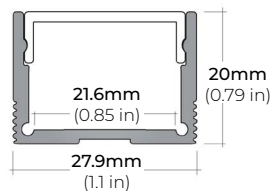

SPECIFICATIONS

INPUT VOLTAGE	24V DC
POWER CONSUMPTION	6W/Ft.
NO. OF LEDS	500+ Lm/Ft.
LUMEN OUTPUT	72 LEDs per Ft.
CRI	95+
COLOR TEMPERATURE	22K / 27K / 30K / 40K / 50K / 60K
DIMMING	0-10V
MAXIMUM RUN LENGTH	16 Ft.
FIELD CUTTABLE	Every 1.97 in (50.06mm)
BINNING	1.5 Step Macadam Elipse
OPERATING TEMPERATURE	-40°F (-40°C) ~ +140°F (+60°C)
BEAM ANGLE	120°
IP RATING	IP45 dry location (Indoor)
CERTIFICATIONS	UL Listed, TITLE 24 JA8
LUMEN MAINTENANCE	50,000 Hrs.

*Approved for closet / storage space installation per NEC 410.16(A)(3) and 410.16(C)(5)

MODEL	COLOR TEMP A	COLOR TEMP B	LENGTH	VOLTAGE	PROFILE
LSM60MX	22K 2200K	30K 3000K	16 16 Ft.	24 24V DC	See Page 2 for compatible profiles.
	27K 2700K	40K 4000K	100 100 Ft.		
	30K 3000K	50K 5000K	1XX per Ft.		
		60K 6000K			
			*1 = Custom length per FT. (Cuttable every 1.97")		* Custom color finishes require powder coating. Allow 7 days leads time.

LSM-60MX

6.0W INDOOR COLOR-TUNING FLEXIBLE LED STRIP

DIMENSIONS

COMPATIBLE ALUMINUM PROFILES

SURFACE PROFILES

ALU-DS100

LENGTHS 39" | 78" | 84"
LENS Clear, Frosted
FINISH Silver

ALP-90

LENGTHS 48" | 96"
LENS Frosted
FINISH Silver

ALP-130

LENGTHS 49" | 84" | 98"
LENS Frosted
FINISH Silver | Black

ALP-140

LENGTHS 48" | 98"
LENS Frosted
FINISH Silver

ALP-150LX

LENGTHS 49" | 98"
LENS Frosted
FINISH White | Black