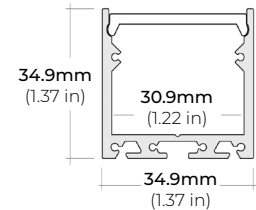

LSM-60MX

6.0W INDOOR COLOR-TUNING FLEXIBLE LED STRIP

DIMENSIONS

COMPATIBLE ALUMINUM PROFILES

SURFACE PROFILES

ALU-DS100

LENGTHS 39" | 78" | 84"
LENS Clear, Frosted
FINISH Silver

ALP-90

LENGTHS 48" | 96"
LENS Frosted
FINISH Silver

ALP-130

LENGTHS 49" | 84" | 98"
LENS Frosted
FINISH Silver | Black

ALP-140

LENGTHS 48" | 98"
LENS Frosted
FINISH Silver

ALP-150LX

LENGTHS 49" | 98"
LENS Frosted
FINISH White | Black

ALP-160

LENGTHS 49" | 98"
LENS Frosted
FINISH Silver

* For more compatible profiles, visit corelightingusa.com

RECESSED PROFILES

ALP-230RN

LENGTHS 49" | 98"
LENS Frosted
FINISH Silver

ALP-330RN

LENGTHS 49" | 98"
LENS Frosted
FINISH Silver