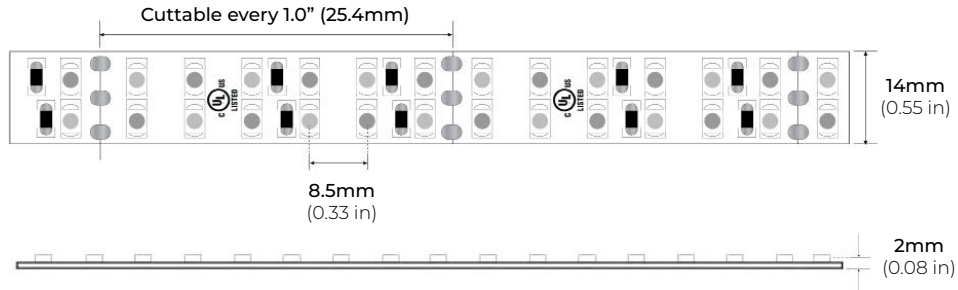

SPECIFICATIONS

INPUT VOLTAGE	24V DC
POWER CONSUMPTION	6W/Ft.
NO. OF LEDS	500+ Lm/Ft.
LUMEN OUTPUT	72 LEDs per Ft.
CRI	95+
COLOR TEMPERATURE	22K / 27K / 30K / 40K / 50K / 60K
DIMMING	0-10V
MAXIMUM RUN LENGTH	16 Ft.
FIELD CUTTABLE	Every 1.97 in (50.06mm)
BINNING	1.5 Step Macadam Elipse
OPERATING TEMPERATURE	-40°F (-40°C) ~ +140°F (+60°C)
BEAM ANGLE	120°
IP RATING	IP45 dry location (Indoor)
CERTIFICATIONS	UL Listed, TITLE 24 JA8
LUMEN MAINTENANCE	50,000 Hrs.

*Approved for closet / storage space installation per NEC 410.16(A)(3) and 410.16(C)(5)

MODEL	COLOR TEMP A	COLOR TEMP B	LENGTH	VOLTAGE	PROFILE
LSM60MX	22K 2200K	30K 3000K	16 16 Ft.	24 24V DC	See Page 2 for compatible profiles.
	27K 2700K	40K 4000K	100 100 Ft.		
	30K 3000K	50K 5000K	1XX per Ft.		
		60K 6000K			
			*1 = Custom length per FT. (Cuttable every 1.97")		* Custom color finishes require powder coating. Allow 7 days leads time.

LSM-60MX

6.0W INDOOR COLOR-TUNING FLEXIBLE LED STRIP

DIMENSIONS

COMPATIBLE ALUMINUM PROFILES

SURFACE PROFILES

ALU-DS100

LENGTHS 39" | 78" | 84"
LENS Clear, Frosted
FINISH Silver

ALP-90