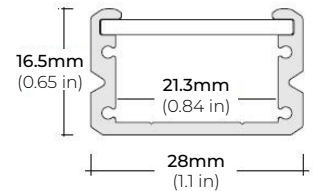

SPECIFICATIONS

INPUT VOLTAGE	24V DC
POWER CONSUMPTION	6W/Ft.
NO. OF LEDS	500+ Lm/Ft.
LUMEN OUTPUT	72 LEDs per Ft.
CRI	95+
COLOR TEMPERATURE	22K / 27K / 30K / 40K / 50K / 60K
DIMMING	0-10V
MAXIMUM RUN LENGTH	16 Ft.
FIELD CUTTABLE	Every 1.97 in (50.06mm)
BINNING	1.5 Step Macadam Elipse
OPERATING TEMPERATURE	-40°F (-40°C) ~ +140°F (+60°C)
BEAM ANGLE	120°
IP RATING	IP45 dry location (Indoor)
CERTIFICATIONS	UL Listed, TITLE 24 JA8
LUMEN MAINTENANCE	50,000 Hrs.

*Approved for closet / storage space installation per NEC 410.16(A)(3) and 410.16(C)(5)

MODEL	COLOR TEMP A	COLOR TEMP B	LENGTH	VOLTAGE	PROFILE
LSM60MX	22K 2200K	30K 3000K	16 16 Ft.	24 24V DC	See Page 2 for compatible profiles.
	27K 2700K	40K 4000K	100 100 Ft.		
	30K 3000K	50K 5000K	1XX per Ft.		
		60K 6000K			
			*1 = Custom length per FT. (Cuttable every 1.97")		* Custom color finishes require powder coating. Allow 7 days leads time.

LSM-60MX

6.0W INDOOR COLOR-TUNING FLEXIBLE LED STRIP

DIMENSIONS

COMPATIBLE ALUMINUM PROFILES

SURFACE PROFILES

ALU-DS100

LENGTHS 39" | 78" | 84"
LENS Clear, Frosted
FINISH Silver

ALP-90

LENGTHS 48" | 96"
LENS Frosted
FINISH Silver

ALP-130

LENGTHS 49" | 84" | 98"
LENS Frosted
FINISH Silver | Black

ALP-140

LENGTHS 48" | 98"
LENS Frosted
FINISH Silver

ALP-150LX

LENGTHS 49" | 98"
LENS Frosted
FINISH White | Black