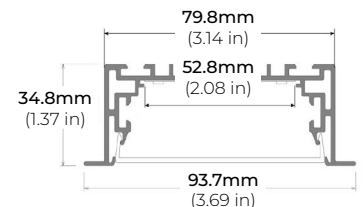

LSM-60MX

6.0W INDOOR COLOR-TUNING FLEXIBLE LED STRIP

DIMENSIONS

COMPATIBLE ALUMINUM PROFILES

SURFACE PROFILES

ALU-DS100

LENGTHS 39" | 78" | 84"
LENS Clear, Frosted
FINISH Silver

ALP-90

ALP-160

LENGTHS 49" | 98"
LENS Frosted
FINISH Silver

* For more compatible profiles, visit corelightingusa.com

RECESSED PROFILES

ALP-230RN

LENGTHS 49" | 98"
LENS Frosted
FINISH Silver

ALP-330RN

LENGTHS 49" | 98"
LENS Frosted
FINISH Silver