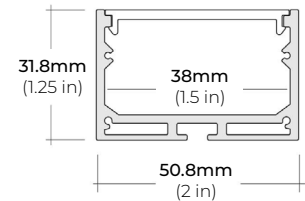

LSM-60MX

6.0W INDOOR COLOR-TUNING FLEXIBLE LED STRIP

DIMENSIONS

COMPATIBLE ALUMINUM PROFILES

SURFACE PROFILES

ALU-DS100

LENGTHS 39" | 78" | 84"
LENS Clear, Frosted
FINISH Silver

ALP-90

LENGTHS 48" | 96"
LENS Frosted
FINISH Silver

ALP-130

LENGTHS 49" | 84" | 98"
LENS Frosted
FINISH Silver | Black

ALP-140

LENGTHS 48" | 98"
LENS Frosted
FINISH Silver

ALP-150LX

LENGTHS 49" | 98"
LENS Frosted
FINISH White | Black

ALP-160

LENGTHS 49" | 98"
LENS Frosted
FINISH Silver

* For more compatible profiles, visit corelightingusa.com

RECESSED PROFILES

ALP-230RN

LENGTHS 49" | 98"
LENS Frosted
FINISH Silver

ALP-330RN

LENGTHS 49" | 98"
LENS Frosted
FINISH Silver