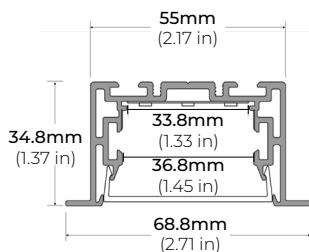

ALP-160

LENGTHS 49" | 98"
LENS Frosted
FINISH Silver

* For more compatible profiles, visit corelightingusa.com

RECESSED PROFILES

ALP-230RN

LENGTHS 49" | 98"
LENS Frosted
FINISH Silver

ALP-330RN

LENGTHS 49" | 98"
LENS Frosted
FINISH Silver