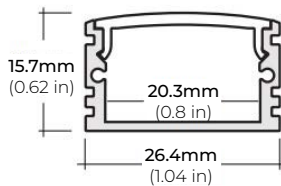

SPECIFICATIONS

INPUT VOLTAGE	24V DC
POWER CONSUMPTION	6W/Ft.
NO. OF LEDS	500+ Lm/Ft.
LUMEN OUTPUT	72 LEDs per Ft.
CRI	95+
COLOR TEMPERATURE	22K / 27K / 30K / 40K / 50K / 60K
DIMMING	0-10V
MAXIMUM RUN LENGTH	16 Ft.
FIELD CUTTABLE	Every 1.97 in (50.06mm)
BINNING	1.5 Step Macadam Elipse
OPERATING TEMPERATURE	-40°F (-40°C) ~ +140°F (+60°C)
BEAM ANGLE	120°
IP RATING	IP45 dry location (Indoor)
CERTIFICATIONS	UL Listed, TITLE 24 JA8
LUMEN MAINTENANCE	50,000 Hrs.

*Approved for closet / storage space installation per NEC 410.16(A)(3) and 410.16(C)(5)

MODEL	COLOR TEMP A	COLOR TEMP B	LENGTH	VOLTAGE	PROFILE
LSM60MX	22K 2200K	30K 3000K	16 16 Ft.	24 24V DC	See Page 2 for compatible profiles.
	27K 2700K	40K 4000K	100 100 Ft.		
	30K 3000K	50K 5000K	1XX per Ft.		
		60K 6000K			
			*1 = Custom length per FT. (Cuttable every 1.97")		* Custom color finishes require powder coating. Allow 7 days leads time.

LSM-60MX

6.0W INDOOR COLOR-TUNING FLEXIBLE LED STRIP

DIMENSIONS

COMPATIBLE ALUMINUM PROFILES

SURFACE PROFILES

ALU-DS100

LENGTHS 39" | 78" | 84"
LENS Clear, Frosted
FINISH Silver

ALP-90

LENGTHS 48" | 96"
LENS Frosted
FINISH Silver

ALP-130

LENGTHS 49" | 84" | 98"
LENS Frosted
FINISH Silver | Black

ALP-140

LENGTHS 48" | 98"
LENS Frosted
FINISH Silver

ALP-150LX

LENGTHS 49" | 98"
LENS Frosted
FINISH White | Black