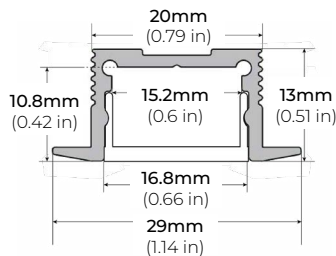

LENGTHS 39" | 78" | 84"
LENS Clear, Frosted
FINISH Silver

ALP-70

LENGTHS 49" | 84" | 98"
LENS Frosted
FINISH Black | Silver

ALP-75C (CORNER)

LENGTHS 49" | 84" | 98"
LENS Frosted
FINISH Black | Silver

ALP-80

LENGTHS 49" | 98"
LENS Frosted
FINISH Silver

ALP-90

LENGTHS 48" | 96"
LENS Frosted
FINISH Black | Silver

ALP-130

LENGTHS 49" | 84" | 98"
LENS Frosted
FINISH Silver | Black

* For more compatible profiles, visit corelightingusa.com

RECESSED PROFILES

ALP-70R

LENGTHS 48" | 98"
LENS Frosted
FINISH Black | Silver

ALP-102R

LENGTHS 49" | 98"
LENS Frosted, Black, Asymmetric, Double Asymmetric
FINISH Silver

* For more compatible profiles, visit corelightingusa.com