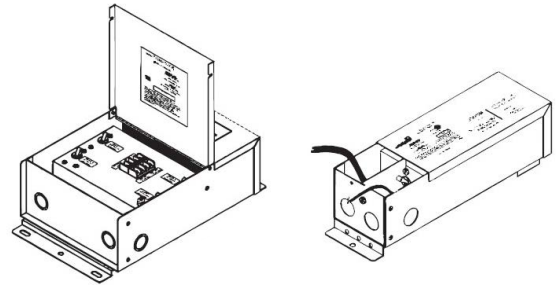

PSDH SERIES HIGH PERFORMANCE MAGNETIC LOW VOLTAGE (MLV)

PSDH-48W-24V	CLASS 2	11.25" X 3.37" X 3.25"
PSDH-96W-24V	CLASS 2	11.25" X 3.37" X 3.25"
PSDH-288W-24V	CLASS 2	14.25" X 8.43" X 4.43"