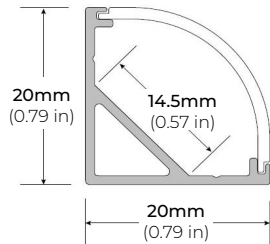

SPECIFICATIONS

INPUT VOLTAGE	24V DC
POWER CONSUMPTION	5.5W per Ft.
NO. OF LEDS	64 LEDs per Ft.
LUMEN OUTPUT	348 Lm/Ft.
CRI	95+
DIMMING/ CONTROL	MLV, ELV, 0-10 and TRIAC
MAXIMUM RUN LENGTH	16 Ft.
FIELD CUTTABLE	Every 2.4 in (61.1mm)
BINNING	1.5 Step Macadam Elipse
OPERATING TEMPERATURE	-40°F (-40°C) ~ 140°F (60°C)
BEAM ANGLE	120°
IP RATING	IP20 (Indoor)
CERTIFICATIONS	UL Listed, TITLE 24 JA8, RoHS
LUMEN MAINTENANCE	50,000 Hrs.

COMPATIBLE ALUMINUM PROFILES

SURFACE PROFILES

ALU-SF

LENGTHS 39" | 78" | 84" | 98"
LENS Clear, Frosted
FINISH Black | Silver

ALU-CN (CORNER)

LENGTHS 39" | 78" | 84" | 96"
LENS Clear, Frosted
FINISH Silver

ALU-DS100

LENGTHS 39" | 78" | 84"
LENS Clear, Frosted
FINISH Silver

ALP-70

LENGTHS 49" | 84" | 98"
LENS Frosted
FINISH Black | Silver

ALP-75C (CORNER)

LENGTHS 49" | 84" | 98"
LENS Frosted
FINISH Black | Silver

ALP-80

LENGTHS 49" | 98"
LENS Frosted
FINISH Silver

ALP-90

LENGTHS 48" | 96"
LENS Frosted
FINISH Black | Silver

ALP-130

LENGTHS 49" | 84" | 98"
LENS Frosted
FINISH Silver | Black

* For more compatible profiles, visit corelightingusa.com