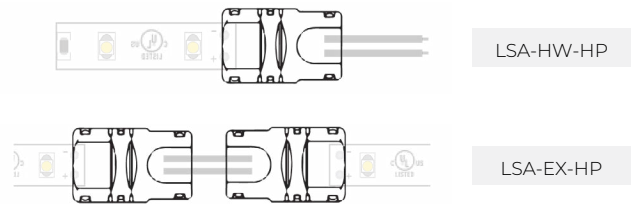

LSM-55WD

5.5W INDOOR AUTO WARM-DIM FLEXIBLE LED STRIP

DIMENSIONS

COMPATIBLE CONNECTORS

HP PRO CONNECTORS

QUICK CONNECT SNAP-ON

LSA-HW24-HPX12 24" HARDWIRE CONNECTOR
LSA-HW60-HPX12 60" HARDWIRE CONNECTOR

LSA-EX3-HPX12 3" LINK
LSA-EX8-HPX12 8" LINK
LSA-EX24-HPX12 24" LINK