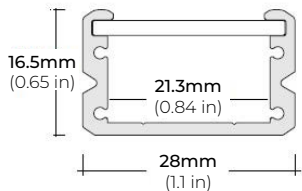

SPECIFICATIONS

INPUT VOLTAGE	24V DC
POWER CONSUMPTION	5.5W per Ft.
NO. OF LEDS	64 LEDs per Ft.
LUMEN OUTPUT	348 Lm/Ft.
CRI	95+
DIMMING/ CONTROL	MLV, ELV, 0-10 and TRIAC
MAXIMUM RUN LENGTH	16 Ft.
FIELD CUTTABLE	Every 2.4 in (61.1mm)
BINNING	1.5 Step Macadam Elipse
OPERATING TEMPERATURE	-40°F (-40°C) ~ 140°F (60°C)
BEAM ANGLE	120°
IP RATING	IP20 (Indoor)
CERTIFICATIONS	UL Listed, TITLE 24 JA8, RoHS
LUMEN MAINTENANCE	50,000 Hrs.

COMPATIBLE ALUMINUM PROFILES

SURFACE PROFILES

ALU-SF

LENGTHS 39" | 78" | 84" | 98"
LENS Clear, Frosted
FINISH Black | Silver

ALU-CN (CORNER)

LENGTHS 39" | 78" | 84" | 96"
LENS Clear, Frosted
FINISH Silver

ALU-DS100

LENGTHS 39" | 78" | 84"
LENS Clear, Frosted
FINISH Silver

ALP-70

LENGTHS 49" | 84" | 98"
LENS Frosted
FINISH Black | Silver

ALP-75C (CORNER)

LENGTHS 49" | 84" | 98"
LENS Frosted
FINISH Black | Silver

ALP-80

LENGTHS 49" | 98"
LENS Frosted
FINISH Silver

ALP-90

LENGTHS 48" | 96"
LENS Frosted
FINISH Black | Silver

ALP-130

LENGTHS 49" | 84" | 98"
LENS Frosted
FINISH Silver | Black

* For more compatible profiles, visit corelightingusa.com