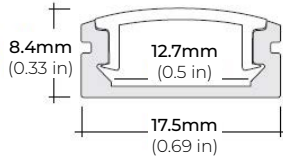

SPECIFICATIONS

INPUT VOLTAGE	24V DC
POWER CONSUMPTION	5.5W per Ft.
NO. OF LEDS	64 LEDs per Ft.
LUMEN OUTPUT	348 Lm/Ft.
CRI	95+
DIMMING/ CONTROL	MLV, ELV, 0-10 and TRIAC
MAXIMUM RUN LENGTH	16 Ft.
FIELD CUTTABLE	Every 2.4 in (61.1mm)
BINNING	1.5 Step Macadam Elipse
OPERATING TEMPERATURE	-40°F (-40°C) ~ 140°F (60°C)
BEAM ANGLE	120°
IP RATING	IP20 (Indoor)
CERTIFICATIONS	UL Listed, TITLE 24 JA8, RoHS
LUMEN MAINTENANCE	50,000 Hrs.

COMPATIBLE ALUMINUM PROFILES

SURFACE PROFILES

ALU-SF

LENGTHS 39" | 78" | 84" | 98"
LENS Clear, Frosted
FINISH Black | Silver

ALU-CN (CORNER)

LENGTHS 39" | 78" | 84" | 96"
LENS Clear, Frosted
FINISH Silver

ALU-DS100

LENGTHS 39" | 78" | 84"
LENS Clear, Frosted
FINISH Silver

ALP-70

LENGTHS 49" | 84" | 98"
LENS Frosted
FINISH Black | Silver

ALP-75C (CORNER)

LENGTHS 49" | 84" | 98"
LENS Frosted
FINISH Black | Silver

ALP-80