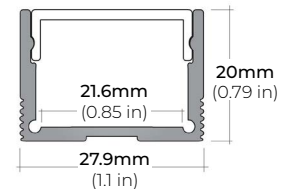

SPECIFICATIONS

INPUT VOLTAGE	24V DC
POWER CONSUMPTION	5.5W per Ft.
NO. OF LEDS	64 LEDs per Ft.
LUMEN OUTPUT	348 Lm/Ft.
CRI	95+
DIMMING/ CONTROL	MLV, ELV, 0-10 and TRIAC
MAXIMUM RUN LENGTH	16 Ft.
FIELD CUTTABLE	Every 2.4 in (61.1mm)
BINNING	1.5 Step Macadam Elipse
OPERATING TEMPERATURE	-40°F (-40°C) ~ 140°F (60°C)
BEAM ANGLE	120°
IP RATING	IP20 (Indoor)
CERTIFICATIONS	UL Listed, TITLE 24 JA8, RoHS
LUMEN MAINTENANCE	50,000 Hrs.

LENGTHS 39" | 78" | 84"
LENS Clear, Frosted
FINISH Silver

ALP-70

LENGTHS 49" | 84" | 98"
LENS Frosted
FINISH Black | Silver

ALP-75C (CORNER)

LENGTHS 49" | 84" | 98"
LENS Frosted
FINISH Black | Silver

ALP-80

LENGTHS 49" | 98"
LENS Frosted
FINISH Silver

ALP-90

LENGTHS 48" | 96"
LENS Frosted
FINISH Black | Silver

ALP-130

LENGTHS 49" | 84" | 98"
LENS Frosted
FINISH Silver | Black

* For more compatible profiles, visit corelightingusa.com

RECESSED PROFILES

ALP-70R

LENGTHS 48" | 98"
LENS Frosted
FINISH Black | Silver

ALP-102R

LENGTHS 49" | 98"
LENS Frosted, Black, Asymmetric, Double Asymmetric
FINISH Silver

* For more compatible profiles, visit corelightingusa.com