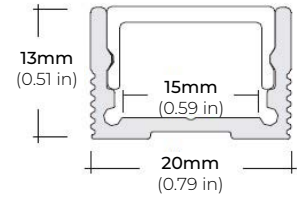

SPECIFICATIONS

INPUT VOLTAGE	24V DC
POWER CONSUMPTION	5.5W per Ft.
NO. OF LEDS	64 LEDs per Ft.
LUMEN OUTPUT	348 Lm/Ft.
CRI	95+
DIMMING/ CONTROL	MLV, ELV, 0-10 and TRIAC
MAXIMUM RUN LENGTH	16 Ft.
FIELD CUTTABLE	Every 2.4 in (61.1mm)
BINNING	1.5 Step Macadam Elipse
OPERATING TEMPERATURE	-40°F (-40°C) ~ 140°F (60°C)
BEAM ANGLE	120°
IP RATING	IP20 (Indoor)
CERTIFICATIONS	UL Listed, TITLE 24 JA8, RoHS
LUMEN MAINTENANCE	50,000 Hrs.

COMPATIBLE ALUMINUM PROFILES

SURFACE PROFILES

ALU-SF

LENGTHS 39" | 78" | 84" | 98"
LENS Clear, Frosted
FINISH Black | Silver

ALU-CN (CORNER)

LENGTHS 39" | 78" | 84" | 96"
LENS Clear, Frosted
FINISH Silver

ALU-DS100

LENGTHS 39" | 78" | 84"
LENS Clear, Frosted
FINISH Silver

ALP-70

LENGTHS 49" | 84" | 98"
LENS Frosted
FINISH Black | Silver

ALP-75C (CORNER)

LENGTHS 49" | 84" | 98"
LENS Frosted
FINISH Black | Silver

ALP-80

LENGTHS 49" | 98"
LENS Frosted
FINISH Silver

ALP-90

LENGTHS 48" | 96"
LENS Frosted
FINISH Black | Silver

ALP-130

LENGTHS 49" | 84" | 98"
LENS Frosted
FINISH Silver | Black

* For more compatible profiles, visit corelightingusa.com