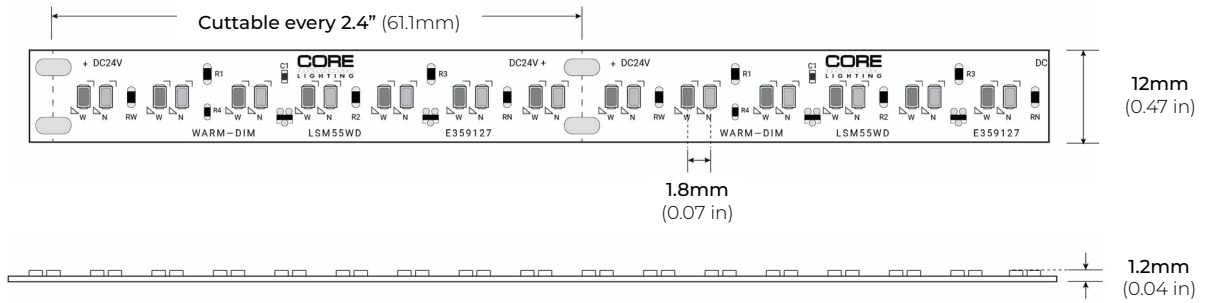

LSM-55WD

5.5W INDOOR AUTO WARM-DIM FLEXIBLE LED STRIP

DIMENSIONS

COMPATIBLE CONNECTORS

HP PRO CONNECTORS

QUICK CONNECT SNAP-ON

LSA-HW24-HPX12 24" HARDWIRE CONNECTOR
LSA-HW60-HPX12 60" HARDWIRE CONNECTOR

LSA-EX3-HPX12 3" LINK
LSA-EX8-HPX12 8" LINK
LSA-EX24-HPX12 24" LINK