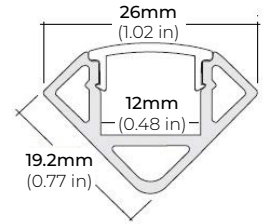

SPECIFICATIONS

INPUT VOLTAGE	24V DC
POWER CONSUMPTION	5.5W per Ft.
NO. OF LEDS	64 LEDs per Ft.
LUMEN OUTPUT	348 Lm/Ft.
CRI	95+
DIMMING/ CONTROL	MLV, ELV, 0-10 and TRIAC
MAXIMUM RUN LENGTH	16 Ft.
FIELD CUTTABLE	Every 2.4 in (61.1mm)
BINNING	1.5 Step Macadam Elipse
OPERATING TEMPERATURE	-40°F (-40°C) ~ 140°F (60°C)
BEAM ANGLE	120°
IP RATING	IP20 (Indoor)
CERTIFICATIONS	UL Listed, TITLE 24 JA8, RoHS
LUMEN MAINTENANCE	50,000 Hrs.

COMPATIBLE ALUMINUM PROFILES

SURFACE PROFILES

ALU-SF

LENGTHS 39" | 78" | 84" | 98"
LENS Clear, Frosted
FINISH Black | Silver

ALU-CN (CORNER)

LENGTHS 39" | 78" | 84" | 96"
LENS Clear, Frosted
FINISH Silver

ALU-DS100

LENGTHS 39" | 78" | 84"
LENS Clear, Frosted
FINISH Silver

ALP-70

LENGTHS 49" | 84" | 98"
LENS Frosted
FINISH Black | Silver

ALP-75C (CORNER)

LENGTHS 49" | 84" | 98"
LENS Frosted
FINISH Black | Silver

ALP-80