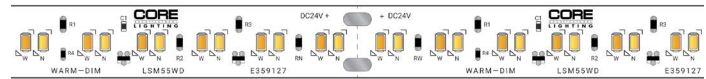

LSM-55WD

5.5W INDOOR AUTO WARM-DIM FLEXIBLE LED STRIP

Project _____

Location _____

Quote/ Ref # _____

LSM-55WD is a new warm-dim LED strip with smart chip technology. Using a standard wall box dimmer, LED light source automatically shifts color temperature from 3000K down to 1800K as it is being dimmed. LSM-55WD provides Warm-Dim technology at a fraction of the price without the need for any special lighting control system.

SPECIFICATIONS

INPUT VOLTAGE	24V DC
POWER CONSUMPTION	5.5W per Ft.
NO. OF LEDS	64 LEDs per Ft.
LUMEN OUTPUT	348 Lm/Ft.
CRI	95+
DIMMING/ CONTROL	MLV, ELV, 0-10 and TRIAC
MAXIMUM RUN LENGTH	16 Ft.
FIELD CUTTABLE	Every 2.4 in (61.1mm)
BINNING	1.5 Step Macadam Elipse
OPERATING TEMPERATURE	-40°F (-40°C) ~ 140°F (60°C)
BEAM ANGLE	120°
IP RATING	IP20 (Indoor)
CERTIFICATIONS	UL Listed, TITLE 24 JA8, RoHS
LUMEN MAINTENANCE	50,000 Hrs.