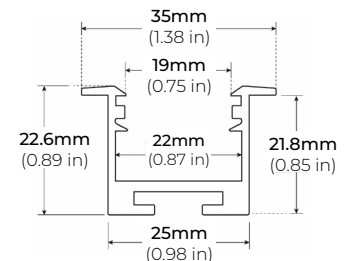

RECESSED PROFILES

ALP-70R

LENGTHS 48" | 98"
LENS Frosted
FINISH Black | Silver

ALP-102R

LENGTHS 49" | 98"
LENS Frosted, Black, Asymmetric, Double Asymmetric
FINISH Silver

* For more compatible profiles, visit corelightingusa.com