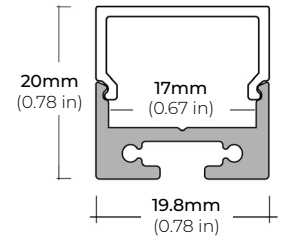

COMPATIBLE ALUMINUM PROFILES

SURFACE PROFILES

ALU-SF

LENGTHS 39" | 78" | 84" | 98"
LENS Clear, Frosted
FINISH Black | Silver

ALU-CN (CORNER)

LENGTHS 39" | 78" | 84" | 96"
LENS Clear, Frosted
FINISH Silver

ALU-DS100

LENGTHS 39" | 78" | 84"
LENS Clear, Frosted
FINISH Silver

ALP-70

LENGTHS 49" | 84" | 98"
LENS Frosted
FINISH Black | Silver

ALP-75C (CORNER)

LENGTHS 49" | 84" | 98"
LENS Frosted
FINISH Black | Silver

ALP-80

LENGTHS 49" | 98"
LENS Frosted
FINISH Silver

ALP-90

LENGTHS 48" | 96"
LENS Frosted
FINISH Black | Silver

ALP-130

LENGTHS 49" | 84" | 98"
LENS Frosted
FINISH Silver | Black

* For more compatible profiles, visit corelightingusa.com