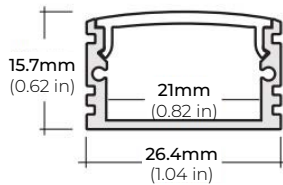

SPECIFICATIONS

INPUT VOLTAGE	24V DC
POWER CONSUMPTION	5.5W per Ft.
NO. OF LEDS	64 LEDs per Ft.
LUMEN OUTPUT	348 Lm/Ft.
CRI	95+
DIMMING/ CONTROL	MLV, ELV, 0-10 and TRIAC
MAXIMUM RUN LENGTH	16 Ft.
FIELD CUTTABLE	Every 2.4 in (61.1mm)
BINNING	1.5 Step Macadam Elipse
OPERATING TEMPERATURE	-40°F (-40°C) ~ 140°F (60°C)
BEAM ANGLE	120°
IP RATING	IP20 (Indoor)
CERTIFICATIONS	UL Listed, TITLE 24 JA8, RoHS
LUMEN MAINTENANCE	50,000 Hrs.

COMPATIBLE ALUMINUM PROFILES

SURFACE PROFILES

ALU-SF

LENGTHS 39" | 78" | 84" | 98"
LENS Clear, Frosted
FINISH Black | Silver

ALU-CN (CORNER)

LENGTHS 39" | 78" | 84" | 96"
LENS Clear, Frosted
FINISH Silver

ALU-DS100

LENGTHS 39" | 78" | 84"
LENS Clear, Frosted
FINISH Silver

ALP-70

LENGTHS 49" | 84" | 98"
LENS Frosted
FINISH Black | Silver

ALP-75C (CORNER)

LENGTHS 49" | 84" | 98"
LENS Frosted
FINISH Black | Silver

ALP-80

LENGTHS 49" | 98"
LENS Frosted
FINISH Silver

ALP-90

LENGTHS 48" | 96"
LENS Frosted
FINISH Black | Silver

ALP-130

LENGTHS 49" | 84" | 98"
LENS Frosted
FINISH Silver | Black

* For more compatible profiles, visit corelightingusa.com